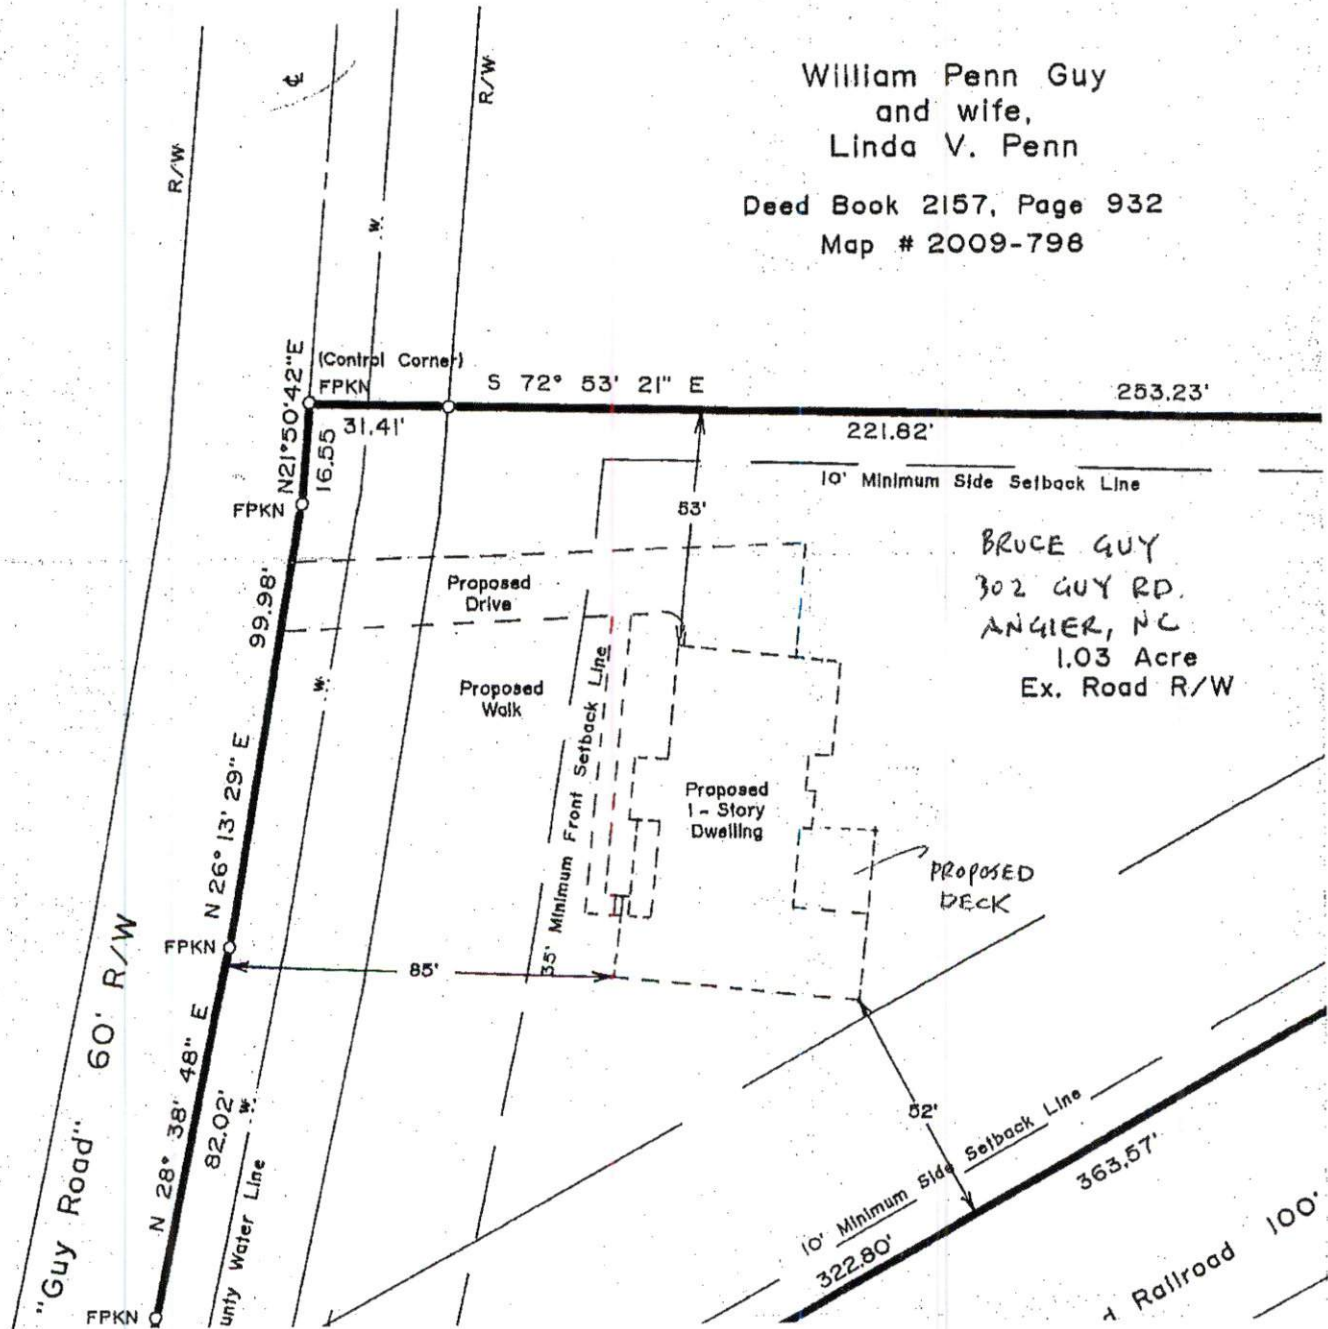

NOTE: Map Reference: Map # 2009-798

William Penn Guy
and wife,
Linda V. Penn
Deed Book 2157, Page 932
Map # 2009-798

BRUCE GUY
302 GUY RD.
ANGIER, NC
1.03 Acre
Ex. Road R/W