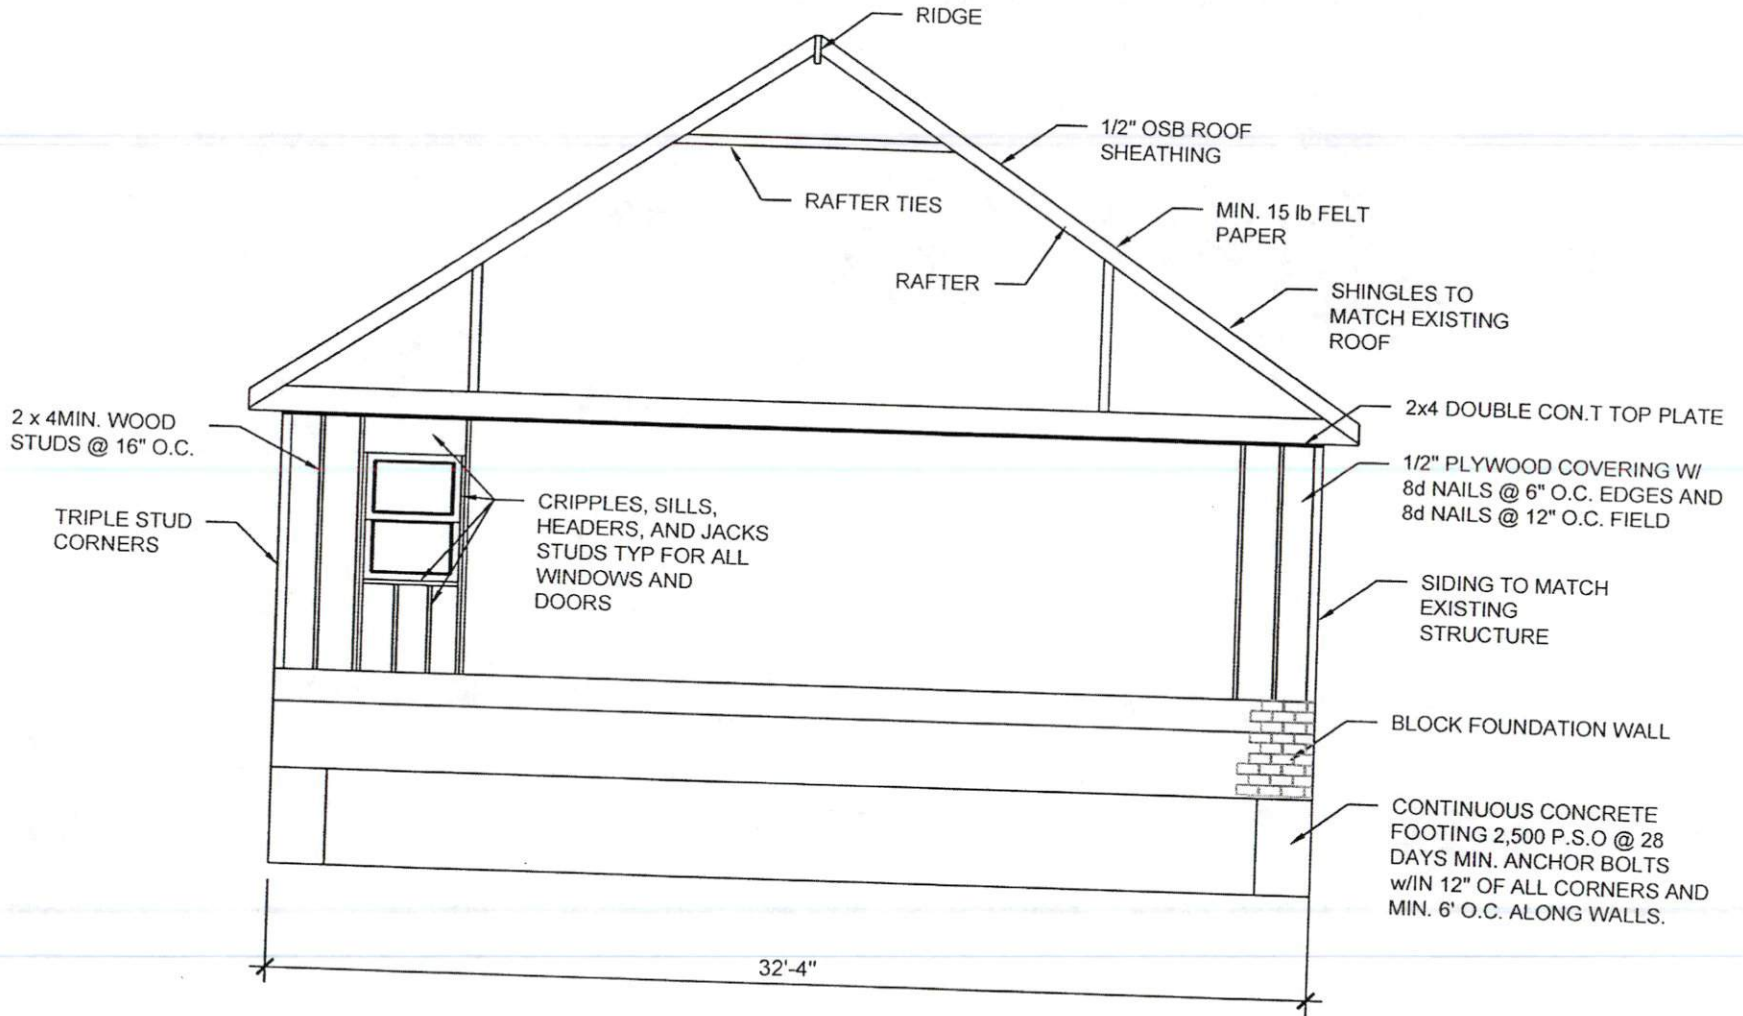

# Addition of Dining Room Plans:

JAMES + S. Jean Bradley  
308 West E Street  
Erwin, NC 28339

Phone: 910-890-9024 (James)  
910-658-6457 (Jean)  
910-304-1180 (Home)

PROPOSED  
ADDITION

EXISTING  
STRUCTURE

Crawl Space