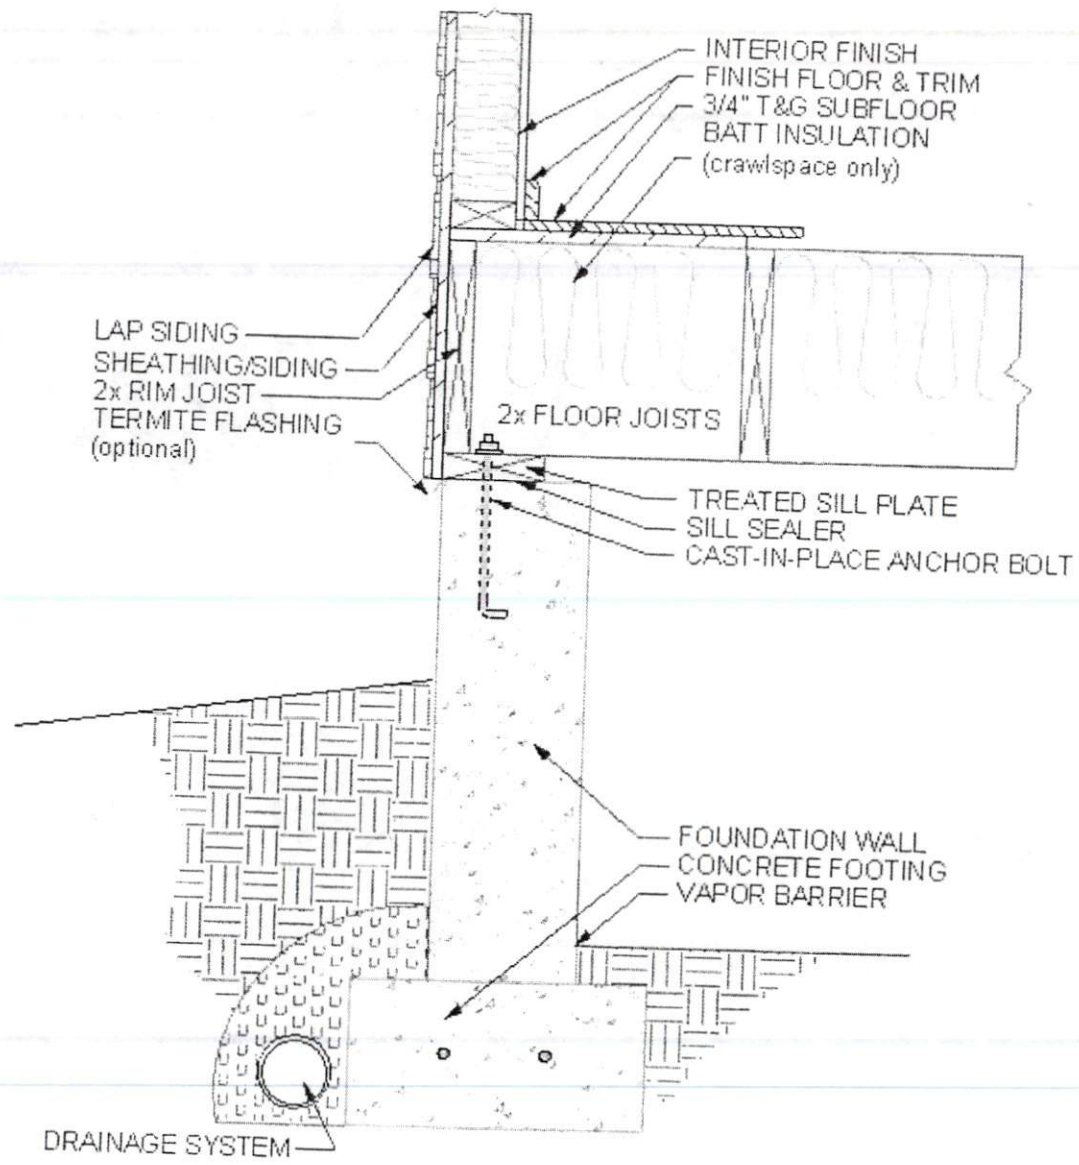

# Addition of Dining Room Plans:

JAMES + S. Jean Bradley  
308 West E Street  
Erwin, NC 28339

Phone: 910-890-9024 (James)  
910-658-6457 (Jean)  
910-304-1180 (Home)

PROPOSED  
ADDITION

EXISTING  
STRUCTURE

Crawl Space