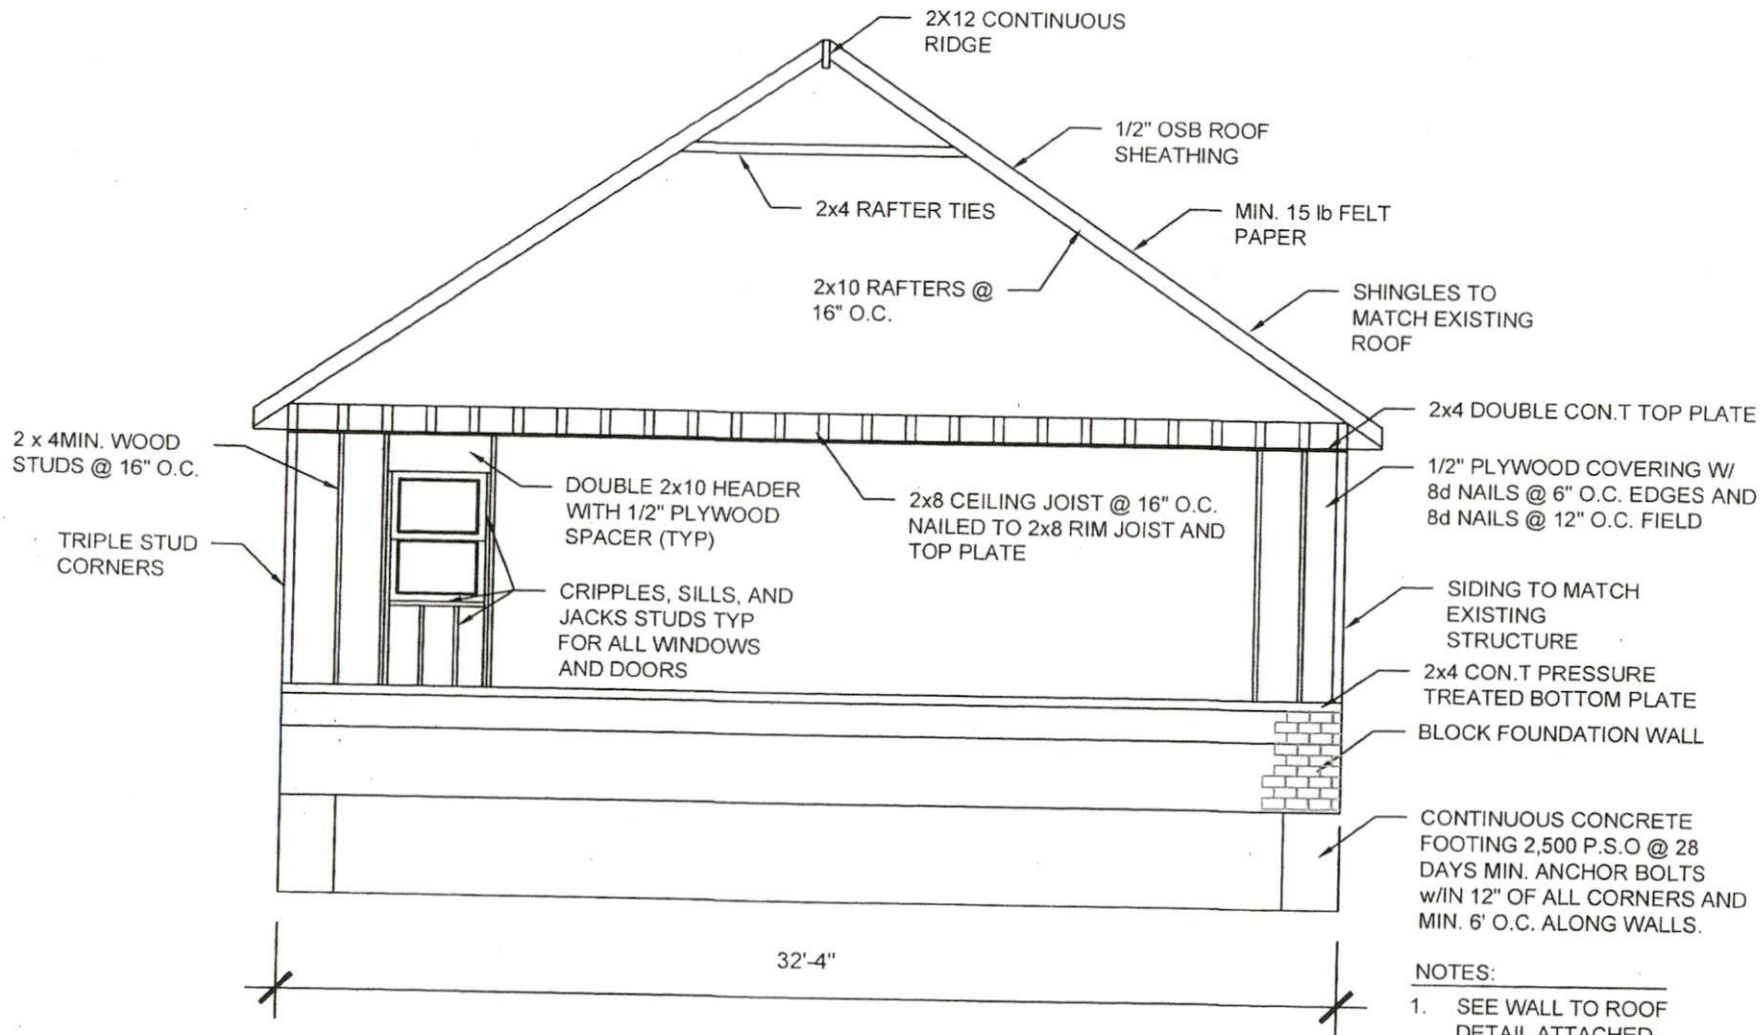

James + Jean S. Bradley
308 West E St.
Durham, NC 28359
910-890-9024
910-658-6457

PROPOSED
ADDITION

EXISTING
STRUCTURE

- NOTES:
1. SEE WALL TO ROOF DETAIL ATTACHED.
 2. SEE CRAWL SPACE DETAIL ATTACHED.

Crawl Space

WALL TO ROOF