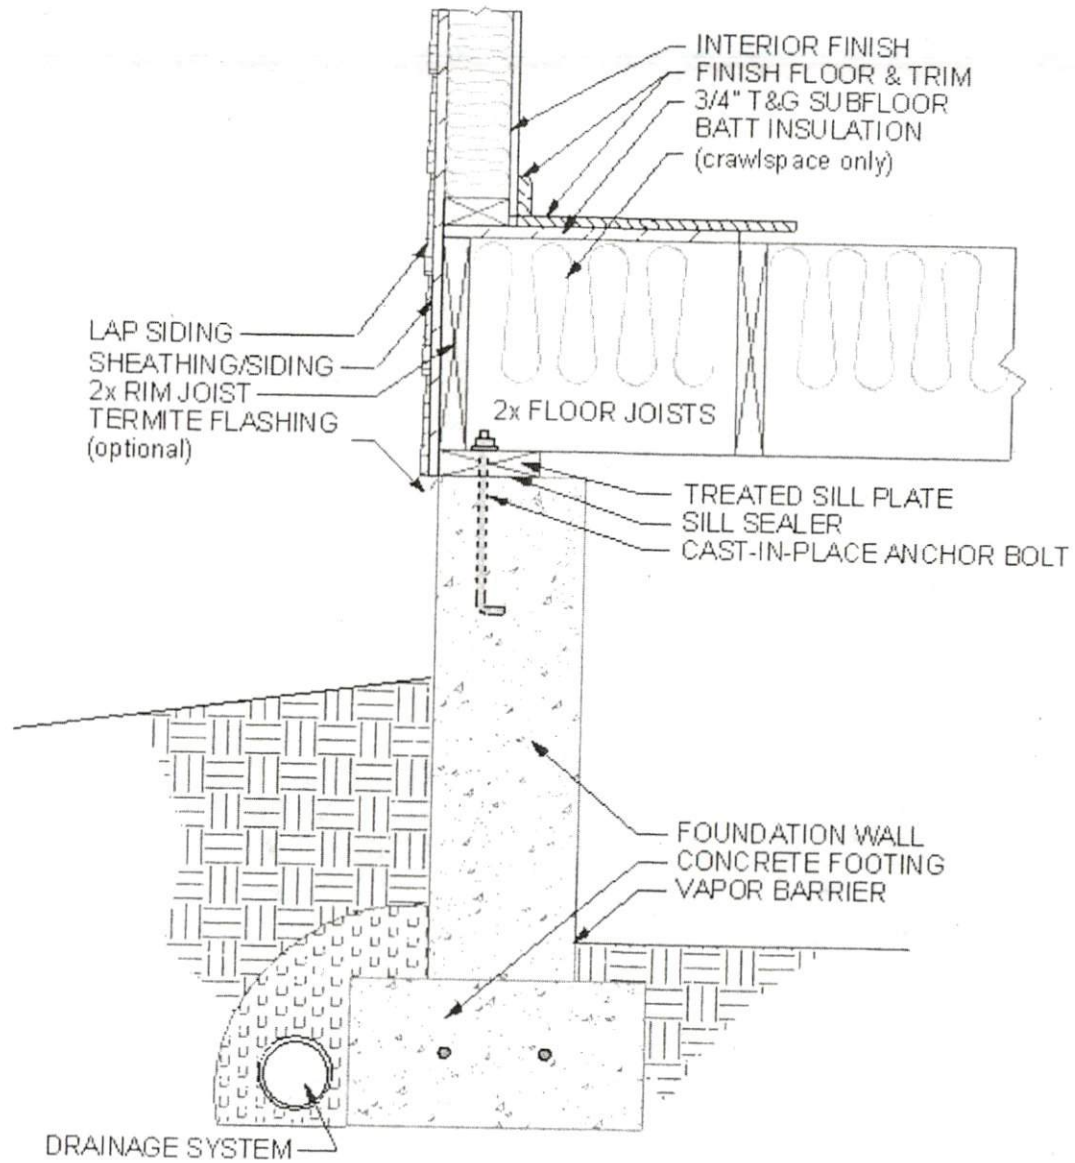

James + Jean S. Bradley
308 West E St.
Durham, NC 28359
910-890-9024
910-658-6457

PROPOSED
ADDITION

EXISTING
STRUCTURE

- NOTES:
1. SEE WALL TO ROOF DETAIL ATTACHED.
 2. SEE CRAWL SPACE DETAIL ATTACHED.

Crawl Space

WALL TO ROOF