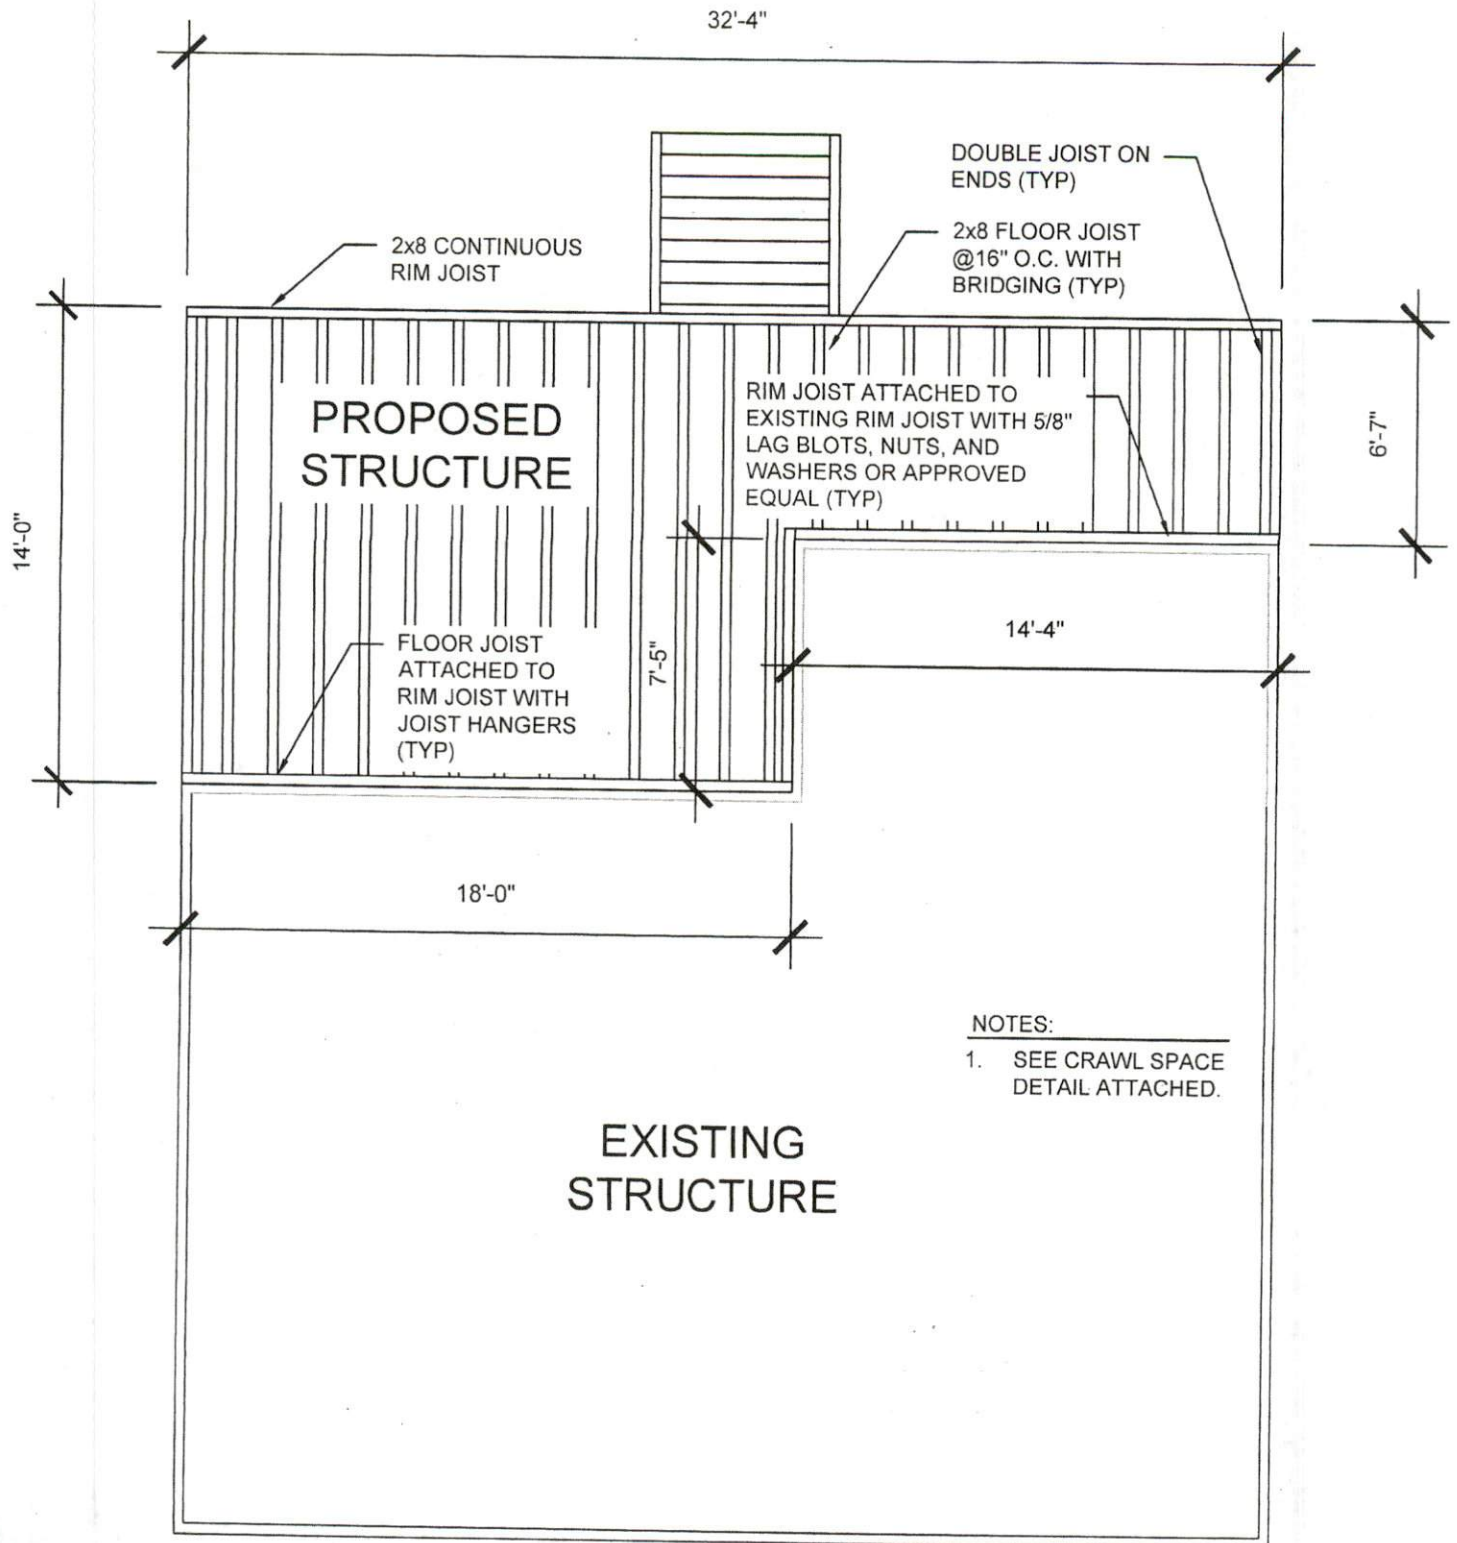

James + Jean S. Bradley
308 West E St.
Durham, NC 28359
910-890-9024
910-658-6457

PROPOSED
ADDITION

EXISTING
STRUCTURE

- NOTES:
1. SEE WALL TO ROOF DETAIL ATTACHED.
 2. SEE CRAWL SPACE DETAIL ATTACHED.

Crawl Space

WALL TO ROOF