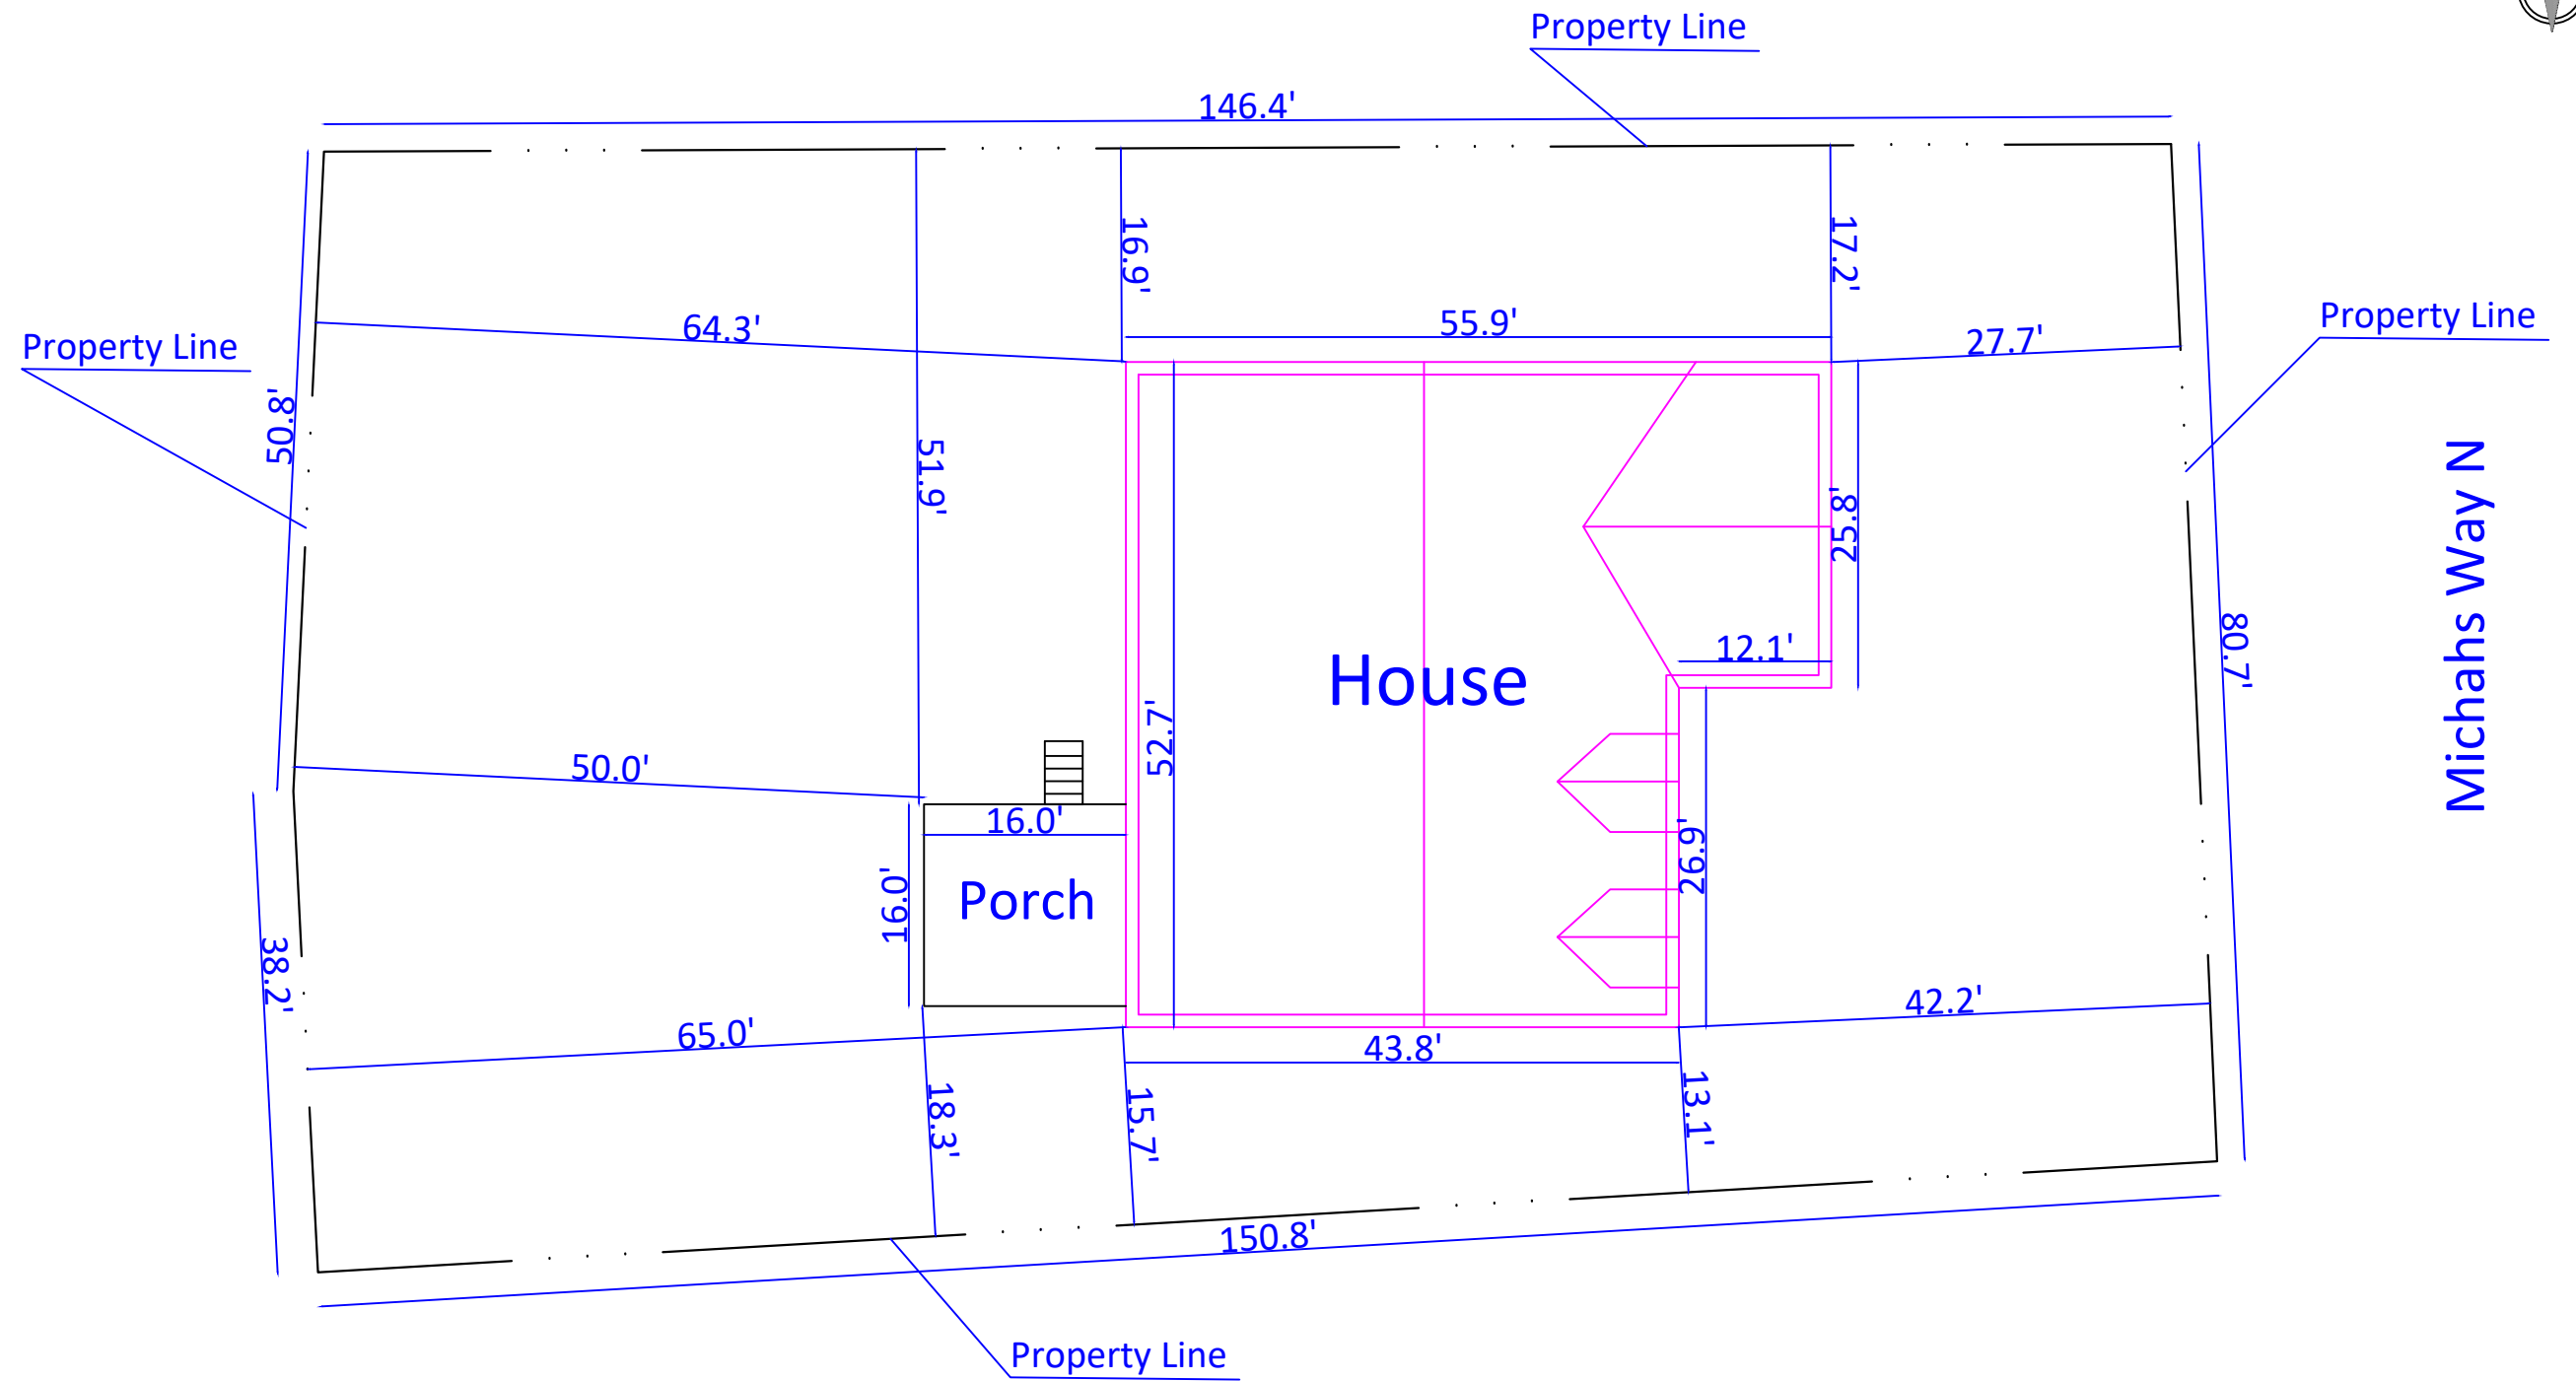

Nursery Rd

Michahs Way N

1878 Michahs Way N
Spring Lake, NC 28390
Scale: 1":15'