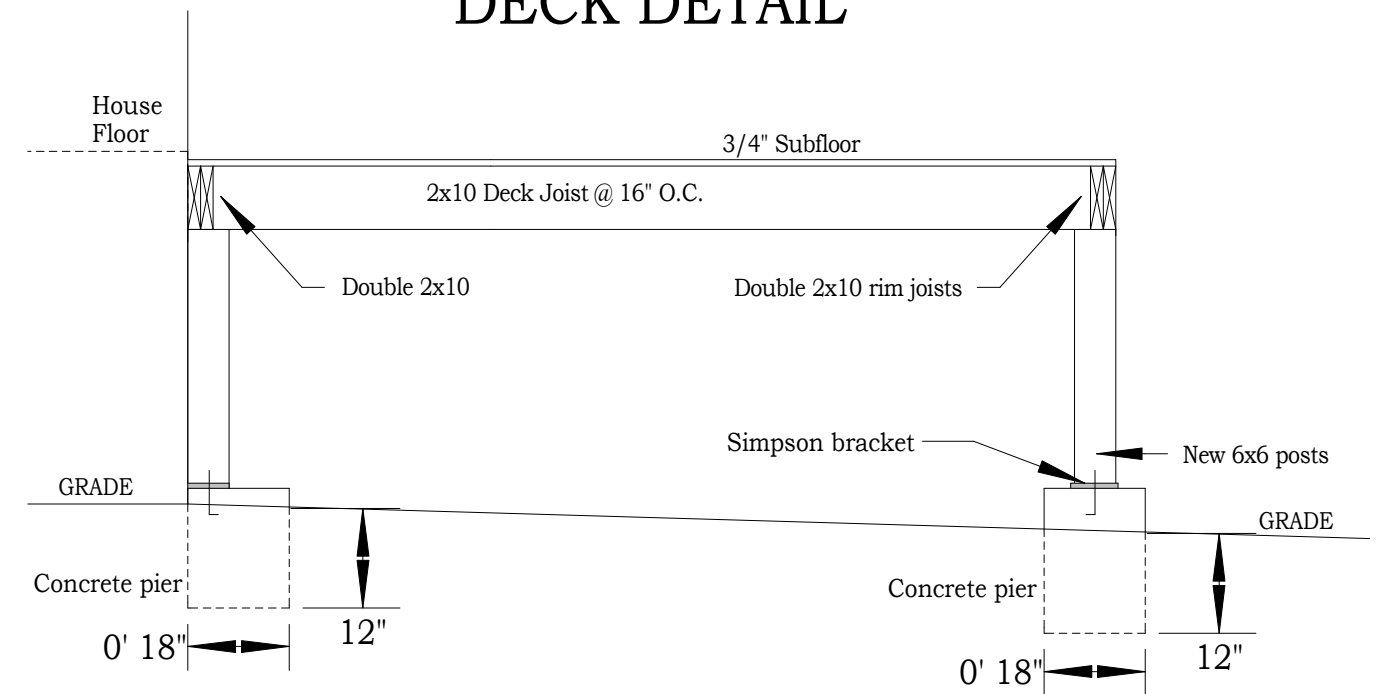

DECK DETAIL

CODES

2018 N.C. Residential Code

CHAMPION
 Modular aluminum construction.
 Seasonal, unheated, non-habitable space.
 3-SEASON window room with 365 glass
 Framing to be white aluminum.
 Exterior panel to be white.
 Interior panel to be white.
 All sashes & door glass to be tempered.

SCALE : 1/4" = 1'

DATE
 03/18/2022

SHEET NO.
 1 of 1

NOTES

No egress issues per section R-310 of
 the 2018 NC Residential Code