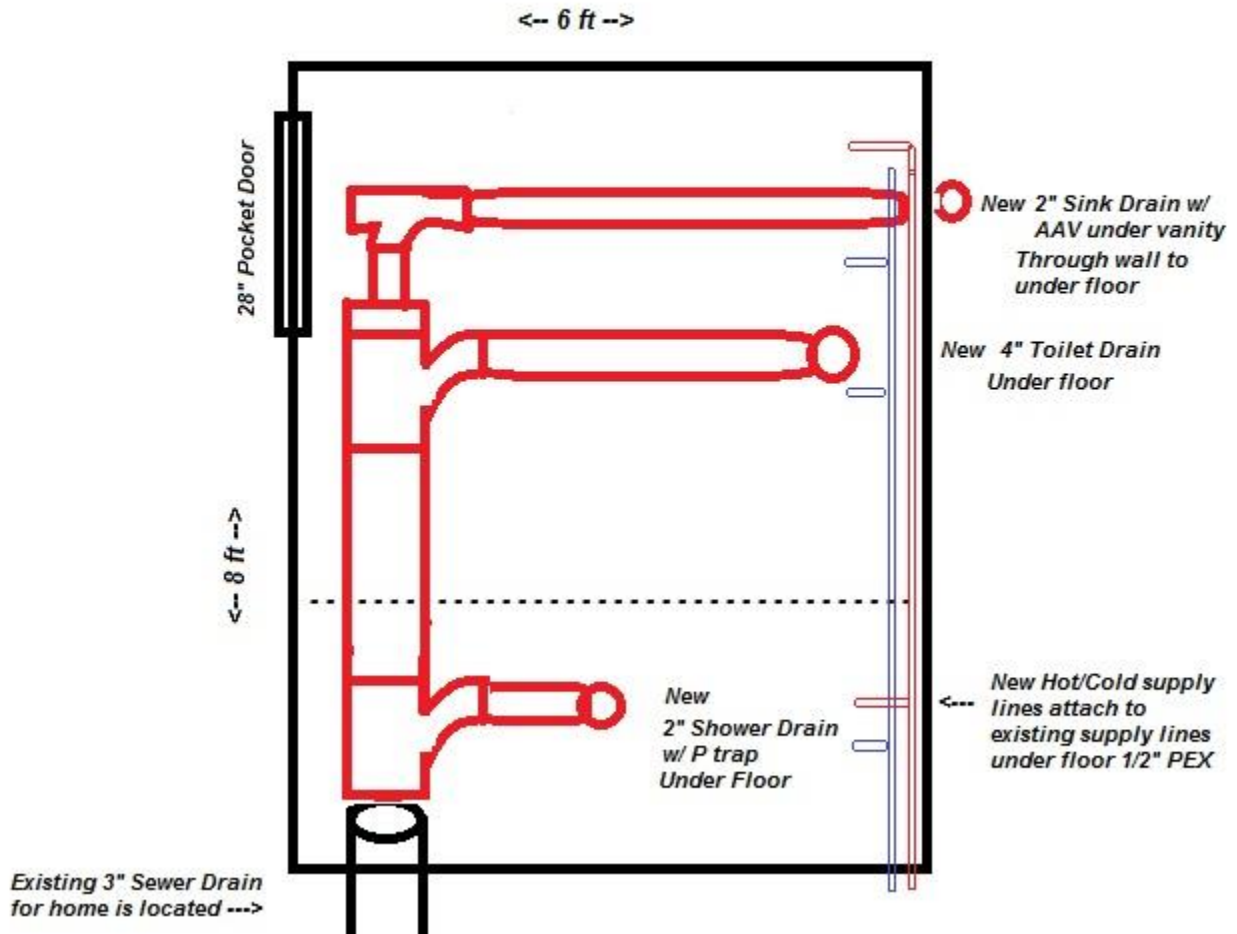

Tim Jones - Homeowner

400 Lakeside Lane, Sanford, NC 27332

Existing Pantry Closet - Converting to Full Bath, inc 34x60 Shower, Toilet, 24" Sink

We are converting an existing Pantry Closet to a Full Bathroom with 3 fixtures:

34x60 Tile Shower w/ Acrylic Base, 24" Vanity/Hand Sink, and Toilet

Here is the drawing of the new bathroom, and the whole 1st floor drawing is above showing location.

Thank you!

Entire 1st floor plan showing location of Pantry to Bathroom Conversion
JONES - 400 Lakeside Lane, Sanford NC 27332