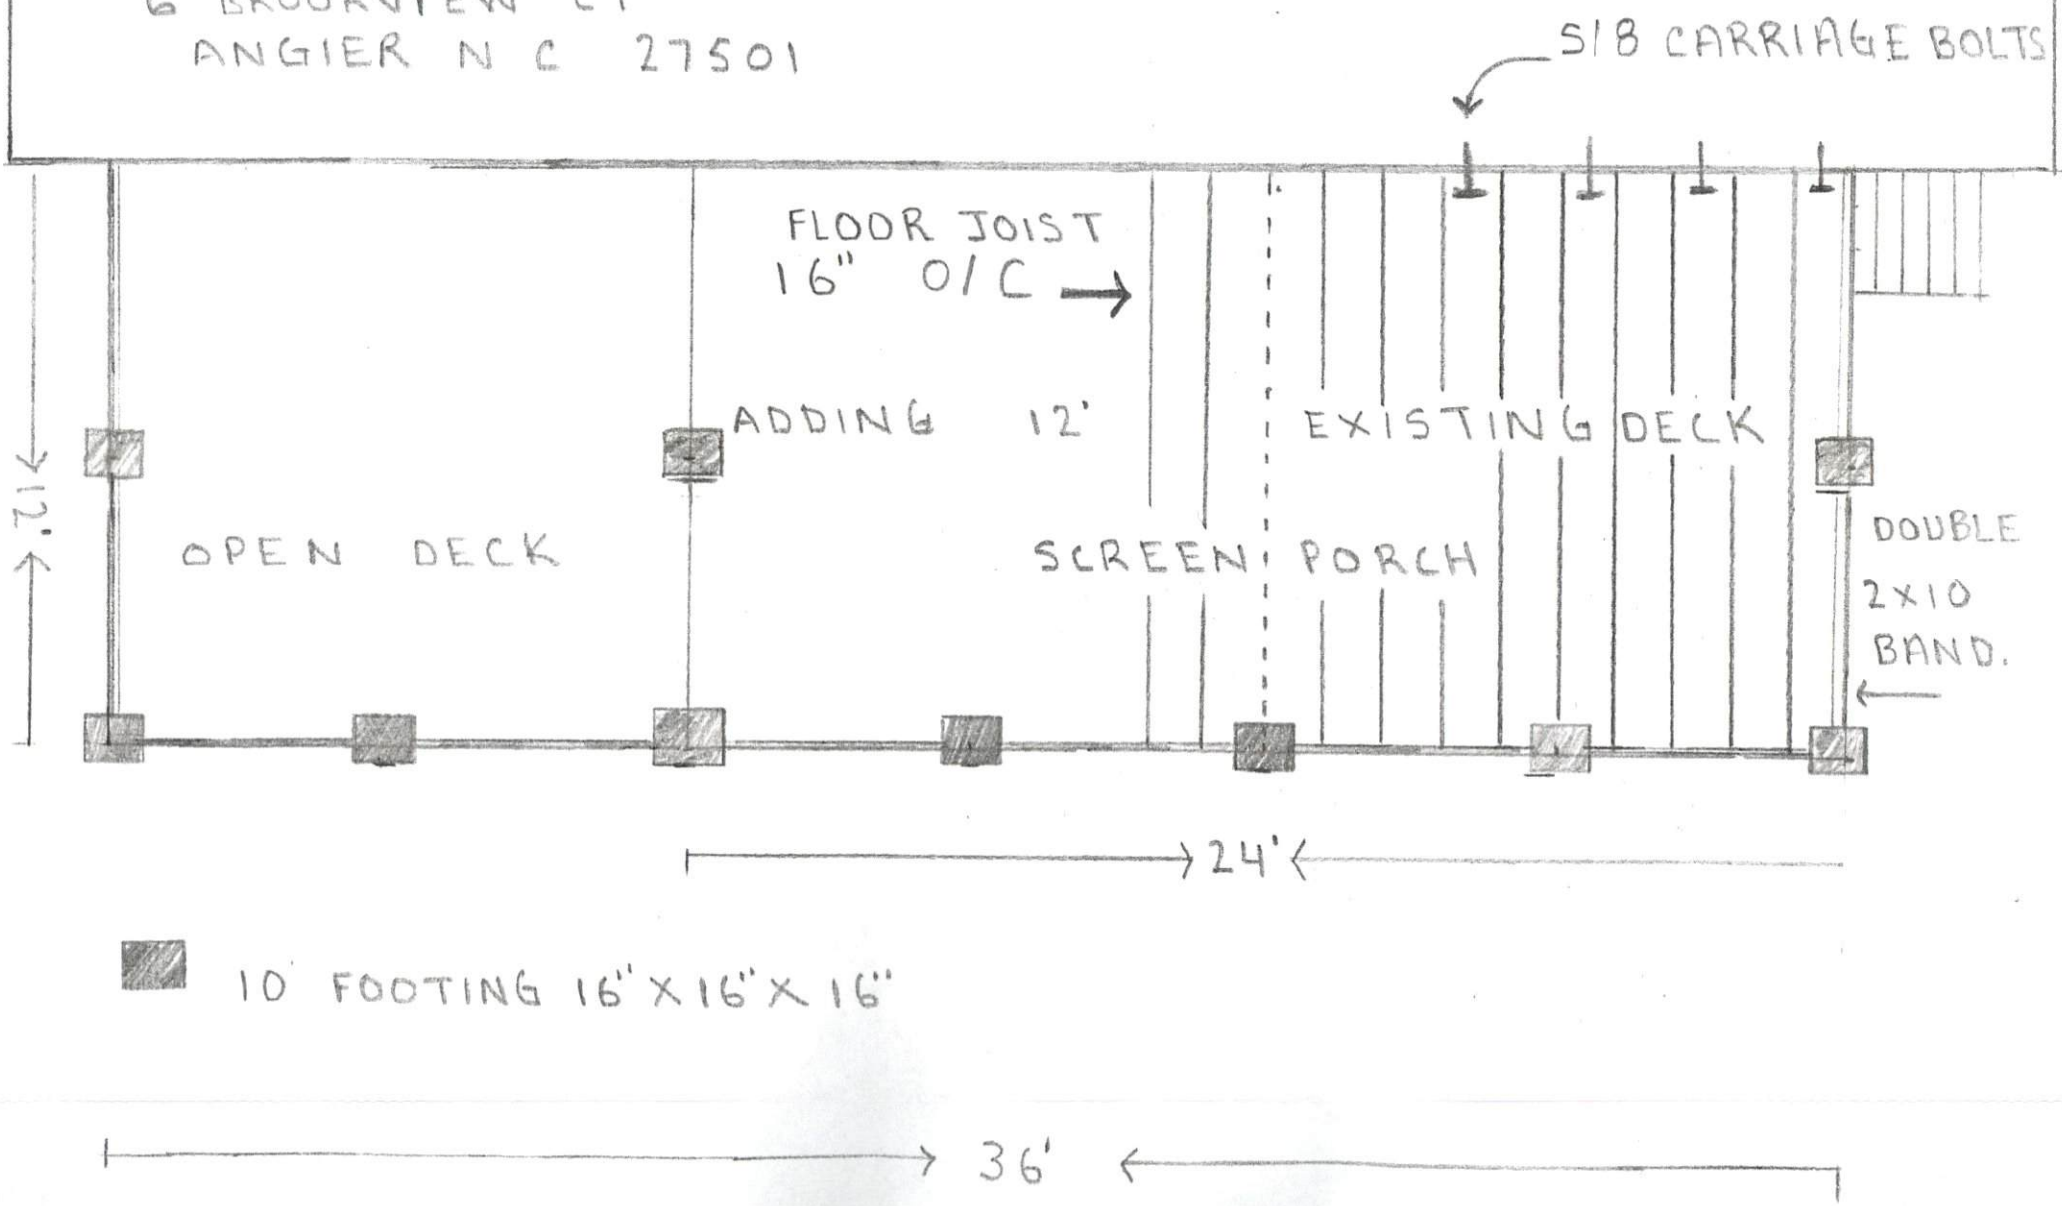

H O U S E

H O U S E

JACKIE
6 BROOKVIEW CT
ANGIER NC 27501

H O U S E

JACKIE
6 BROOKVIEW CT
ANGIER N C 27501

5/8 CARRIAGE BOLTS

■ 10' FOOTING 16" X 16" X 16"

36'

H O U S E