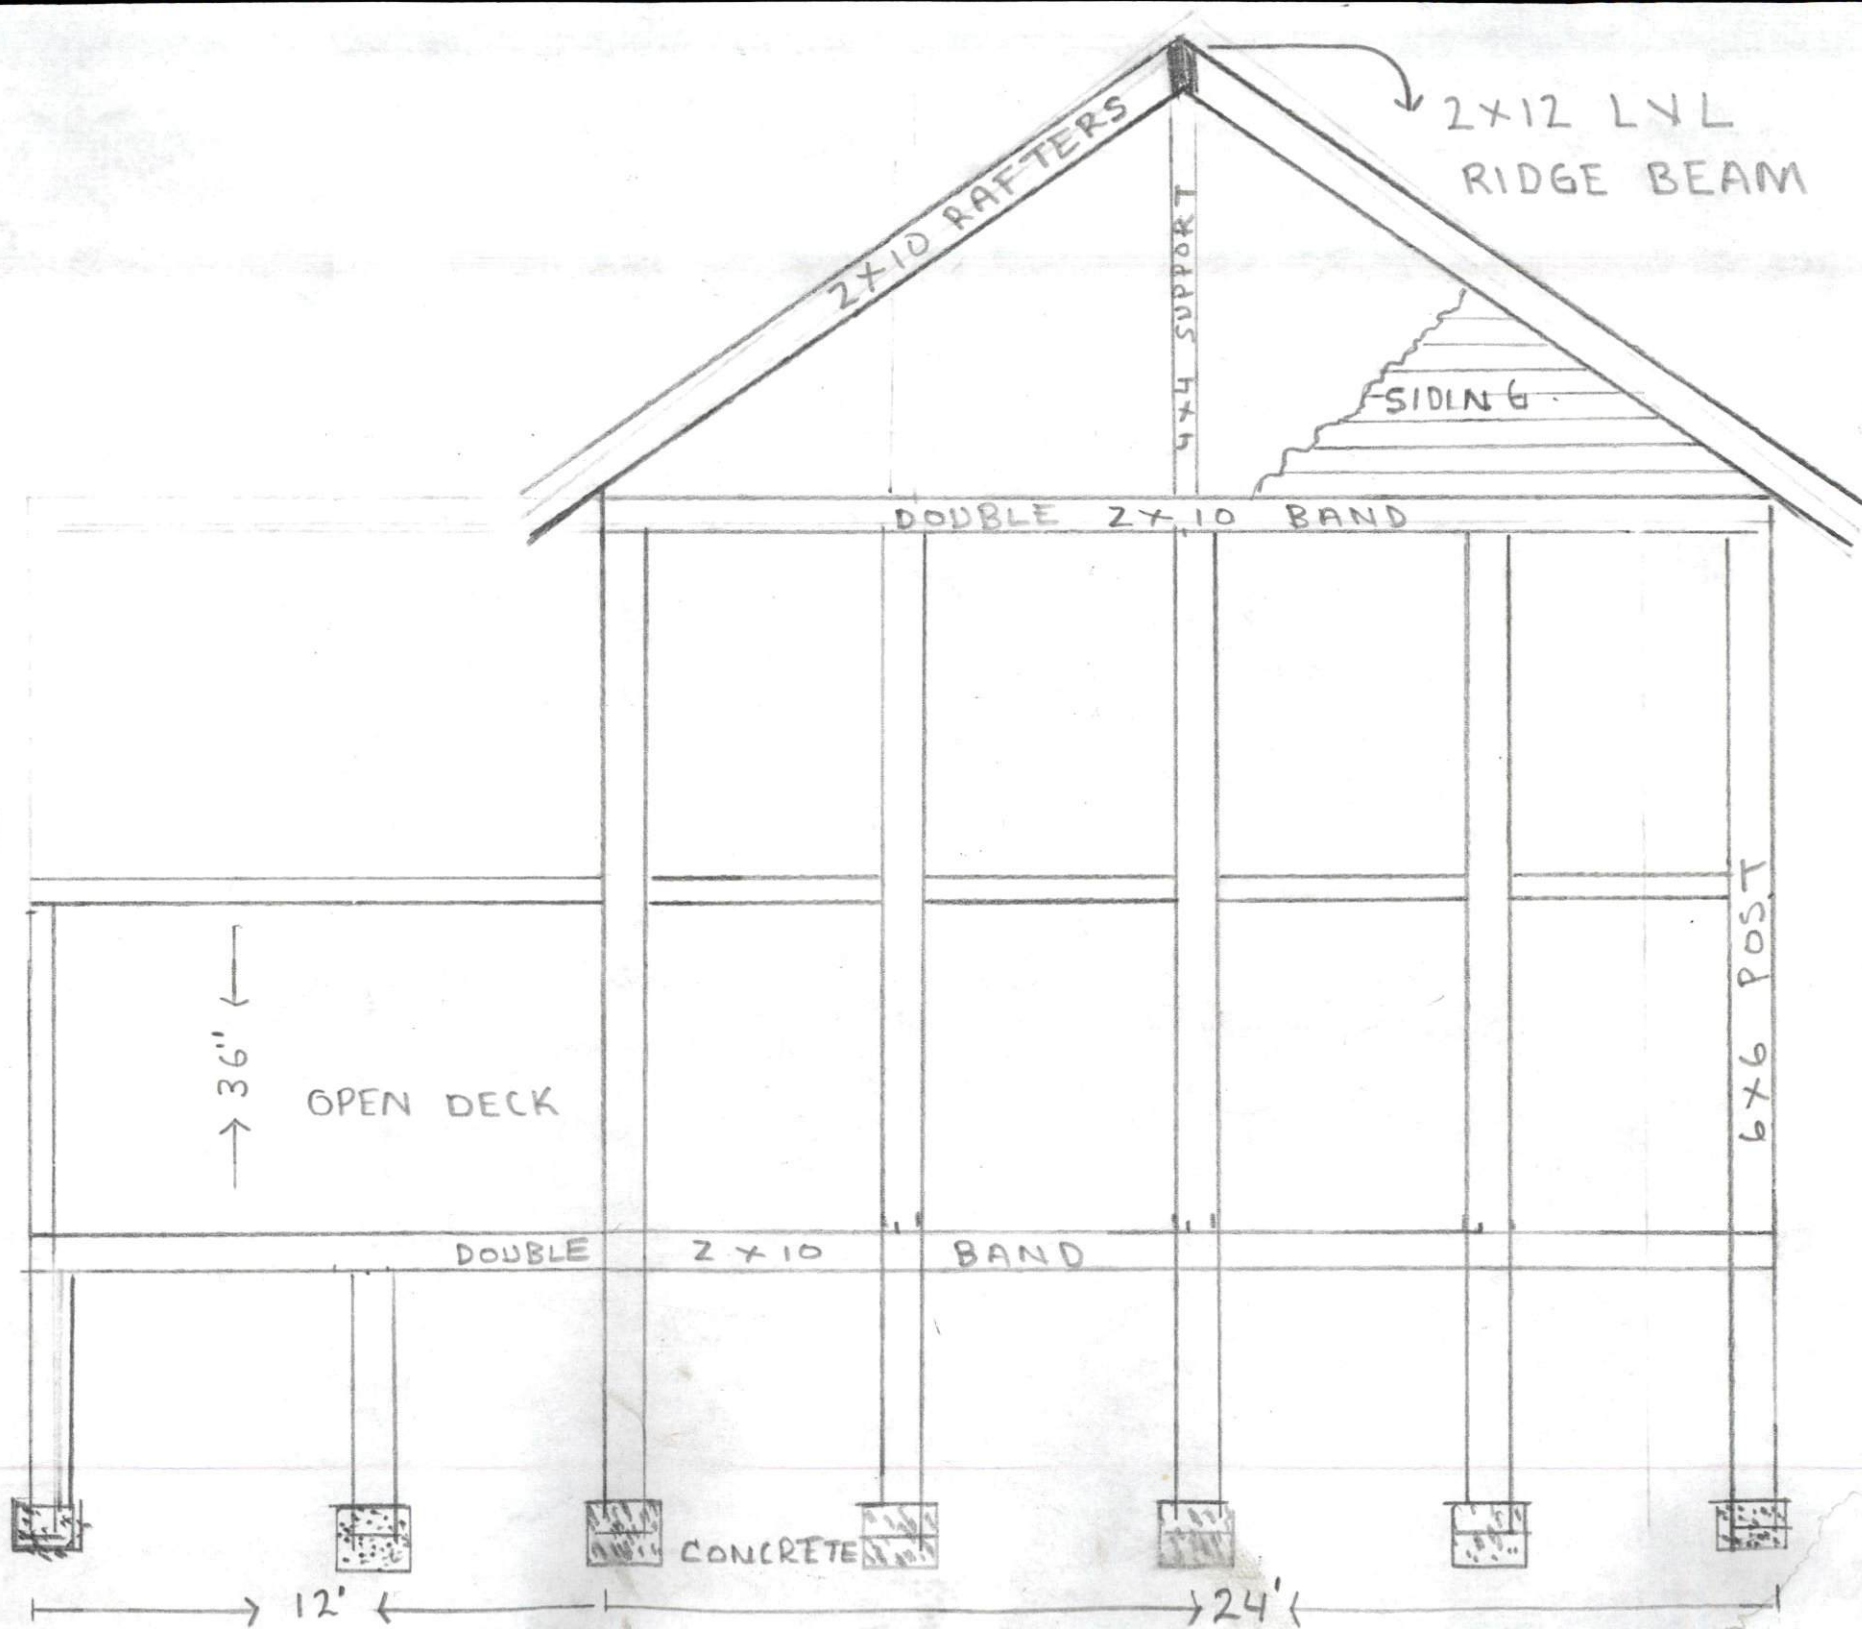

H O U S E

H O U S E

JACKIE
6 BROOKVIEW CT
ANGIER NC 27501

H O U S E

JACKIE
6 BROOKVIEW CT
ANGIER N C 27501

5/8 CARRIAGE BOLTS

■ 10' FOOTING 16" X 16" X 16"

36'

H O U S E