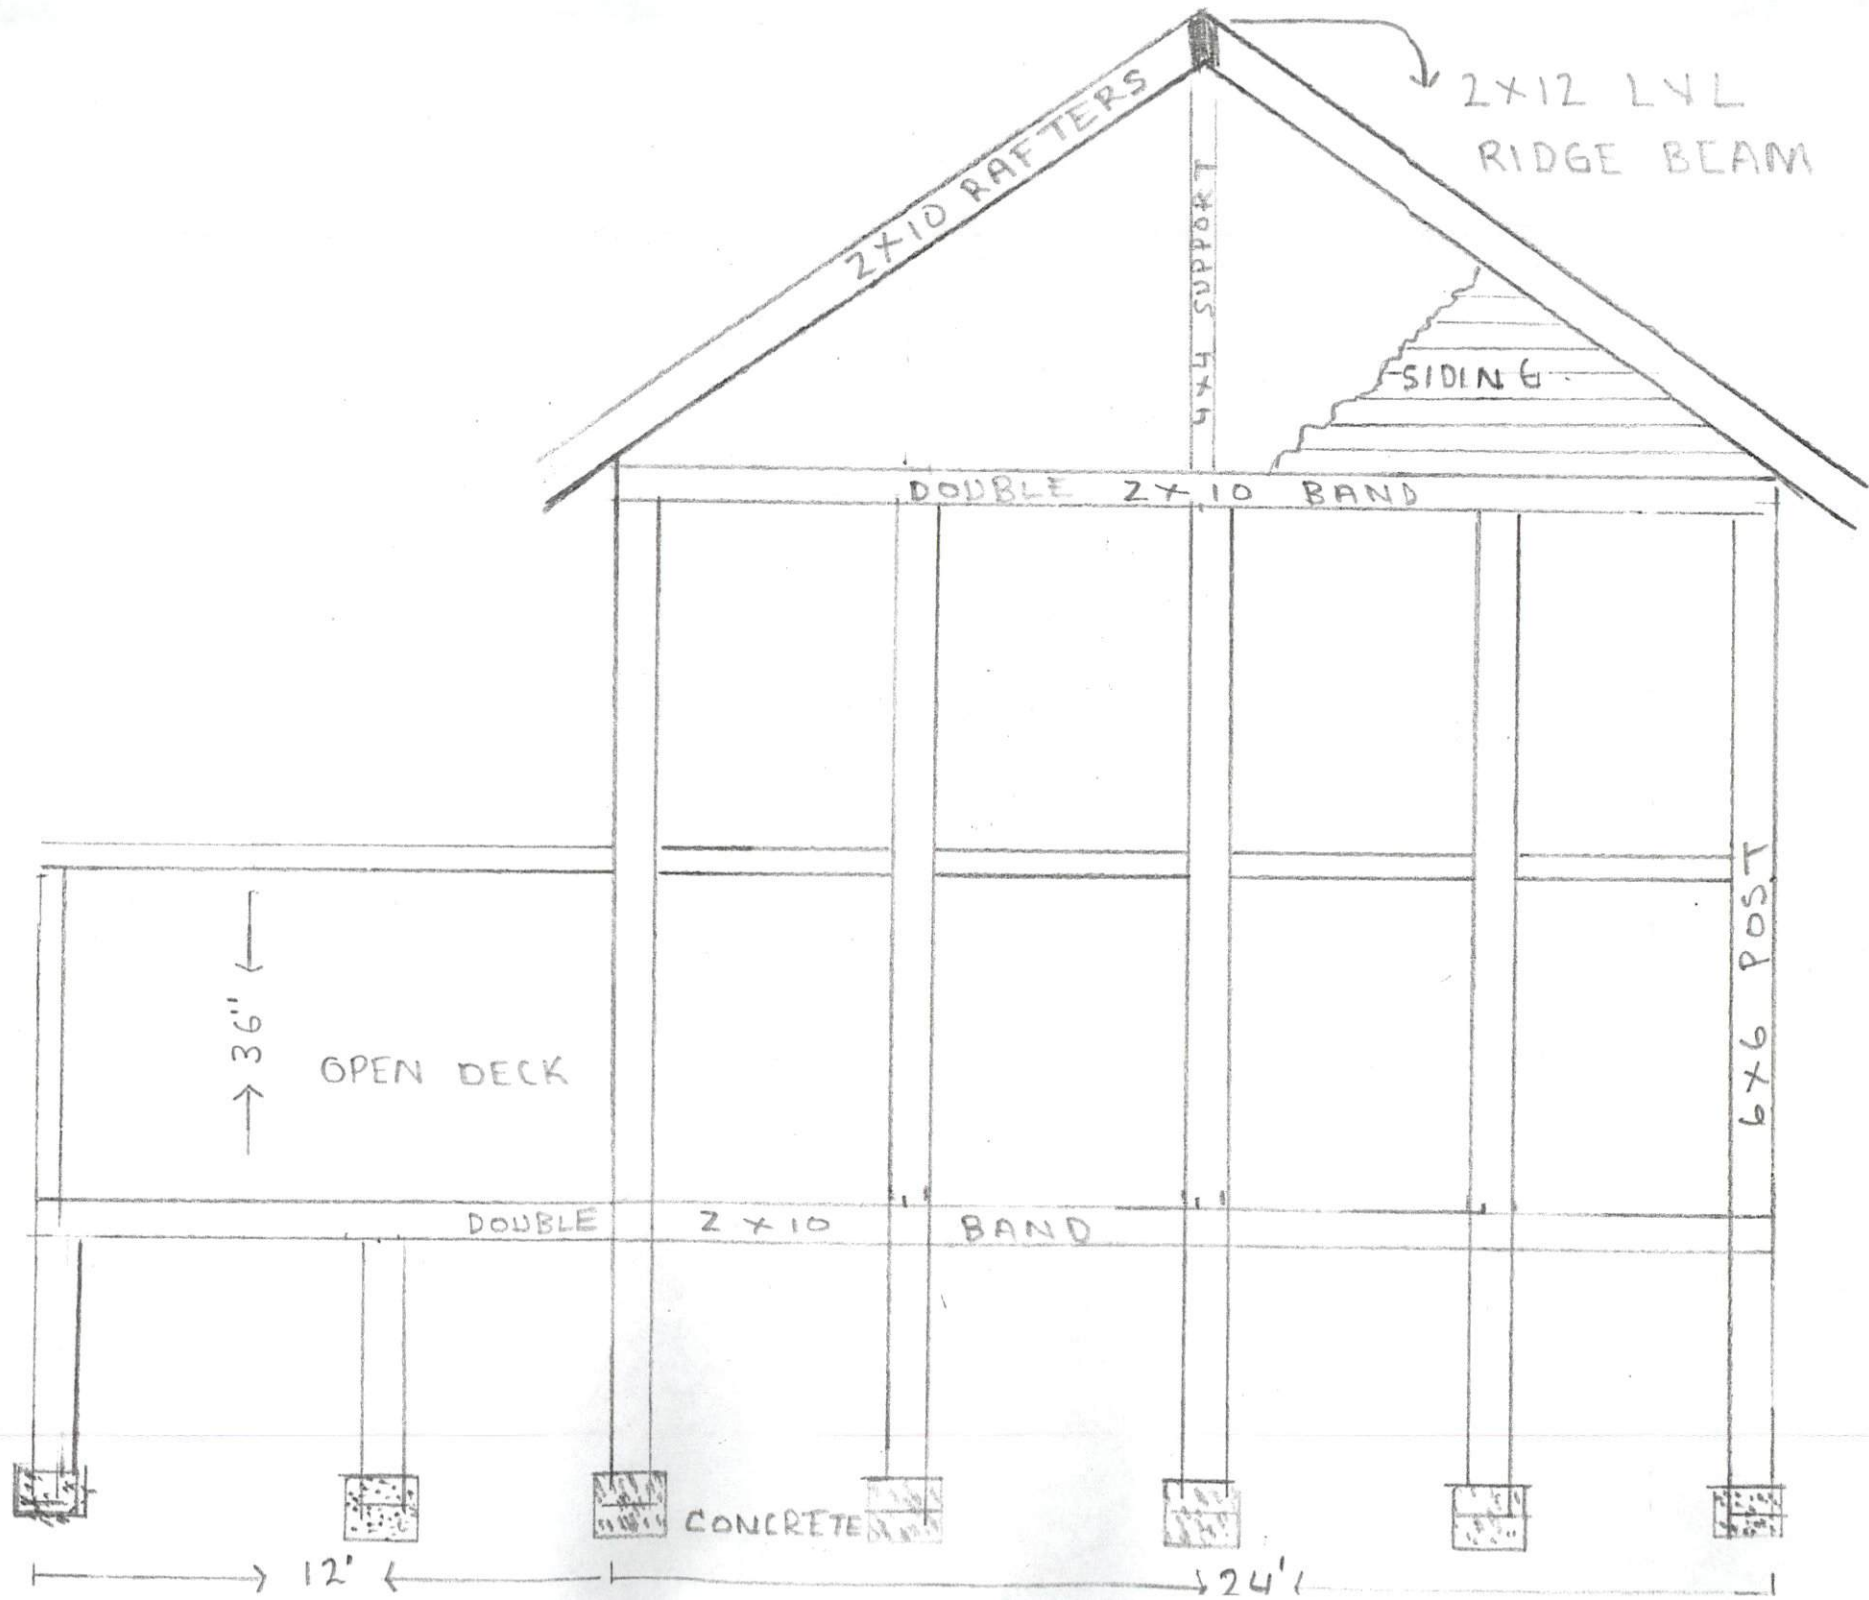

H O U S E

H O U S E

JACKIE
6 BROOKVIEW CT
ANGIER NC 27501

H O U S E

JACKIE
6 BROOKVIEW CT
ANGIER N C 27501

5/8 CARRIAGE BOLTS

■ 10' FOOTING 16" X 16" X 16"

36'

H O U S E