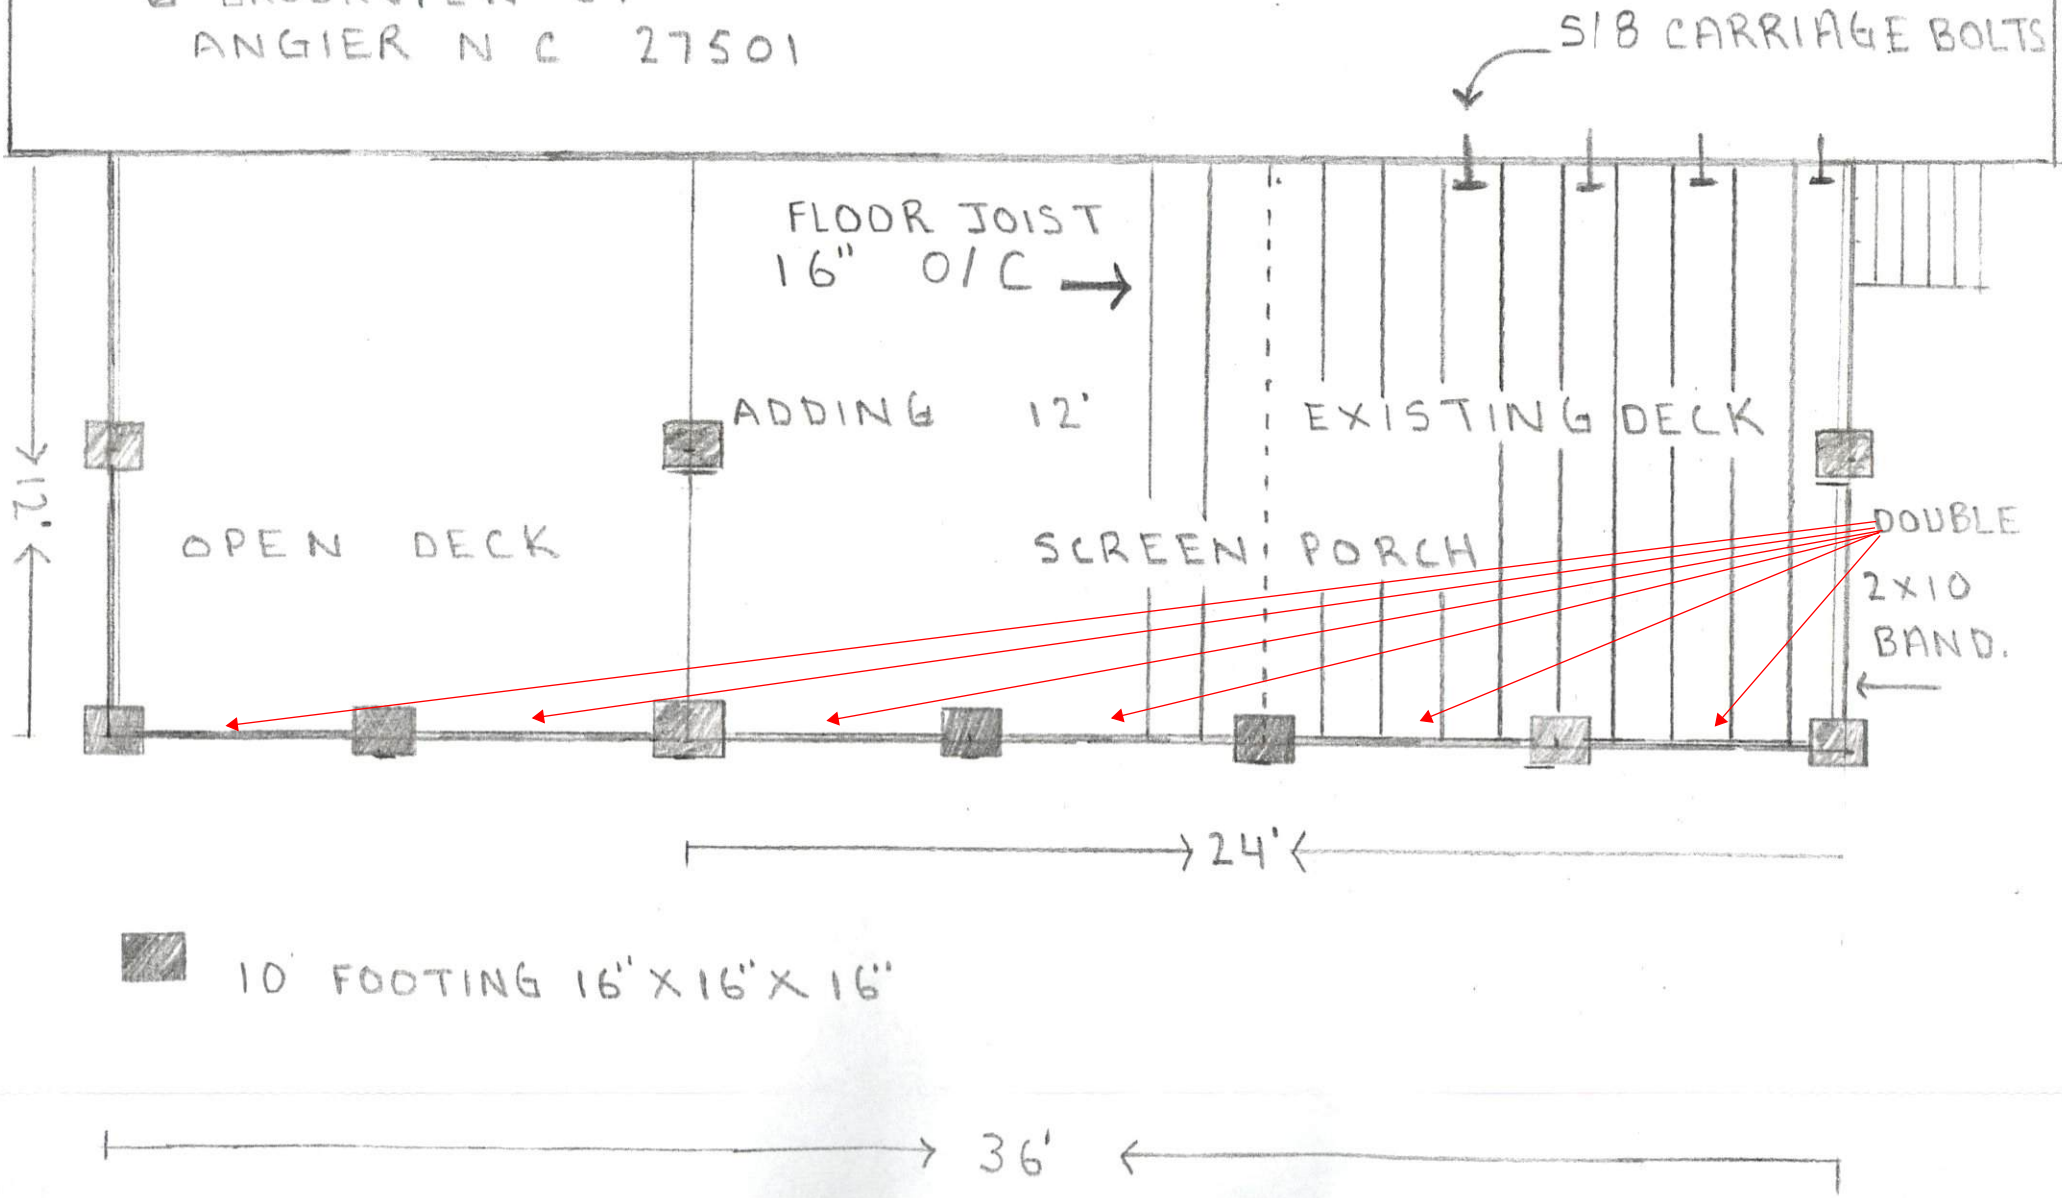

H O U S E

H O U S E

JACKIE  
6 BROOKVIEW CT  
ANGIER NC 27501

H O U S E

JACKIE  
6 BROOKVIEW CT  
ANGIER N C 27501

5/8 CARRIAGE BOLTS

10' FOOTING 16" X 16" X 16"

36'

H O U S E