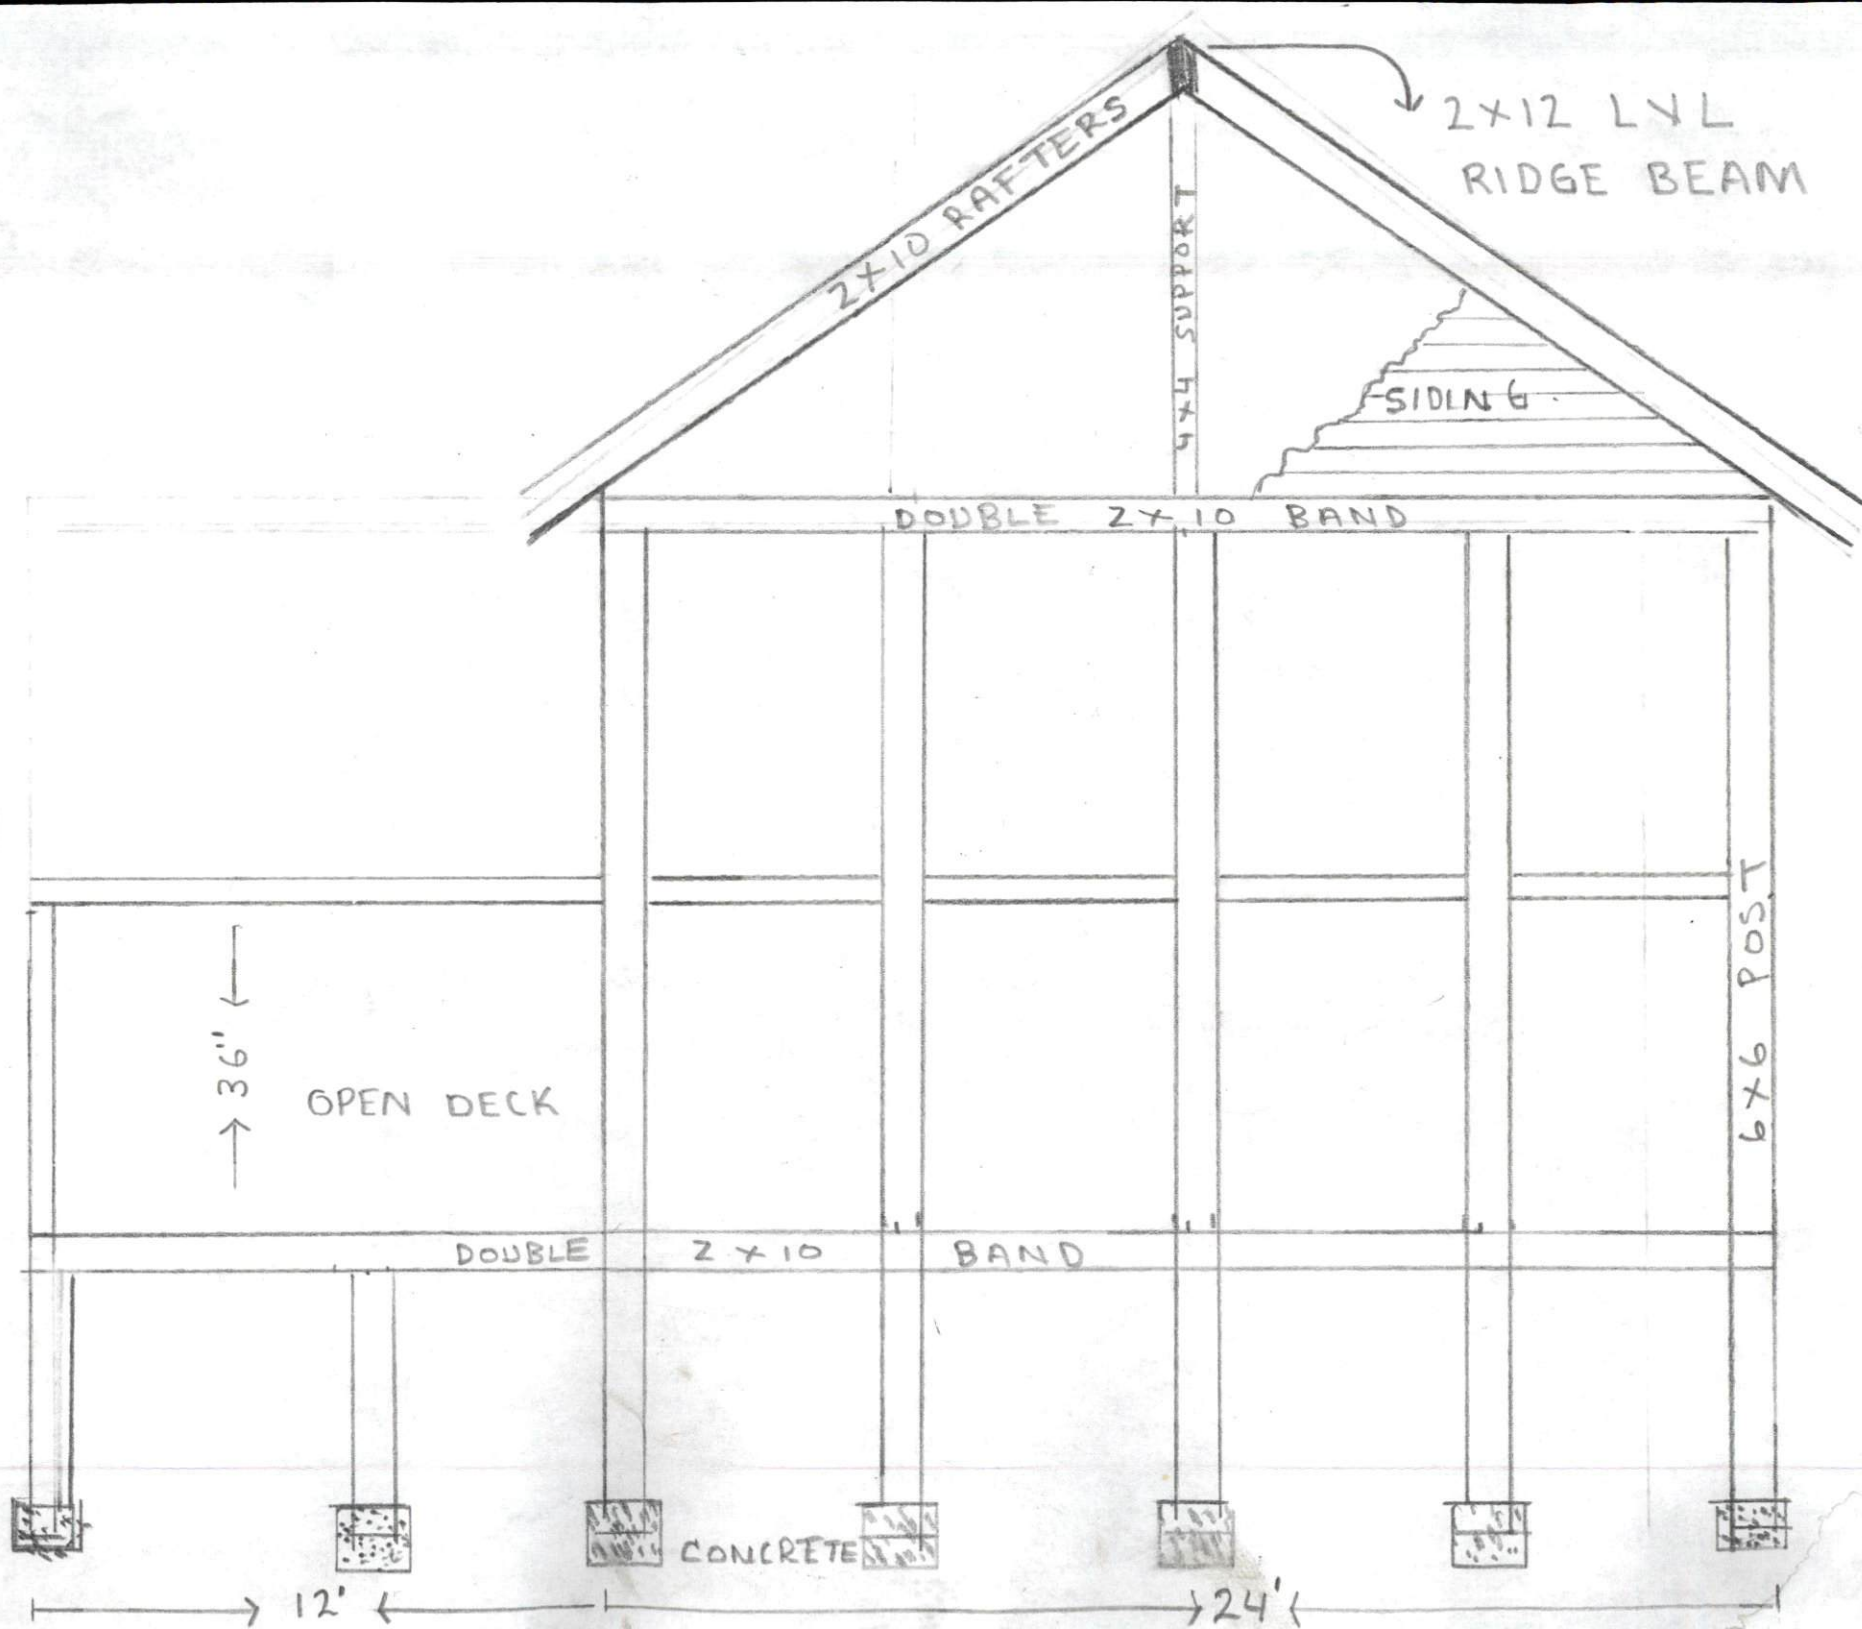

H O U S E

H O U S E

JACKIE  
6 BROOKVIEW CT  
ANGIER NC 27501

H O U S E

JACKIE  
6 BROOKVIEW CT  
ANGIER N C 27501

5/8 CARRIAGE BOLTS

10' FOOTING 16" X 16" X 16"

36'

H O U S E