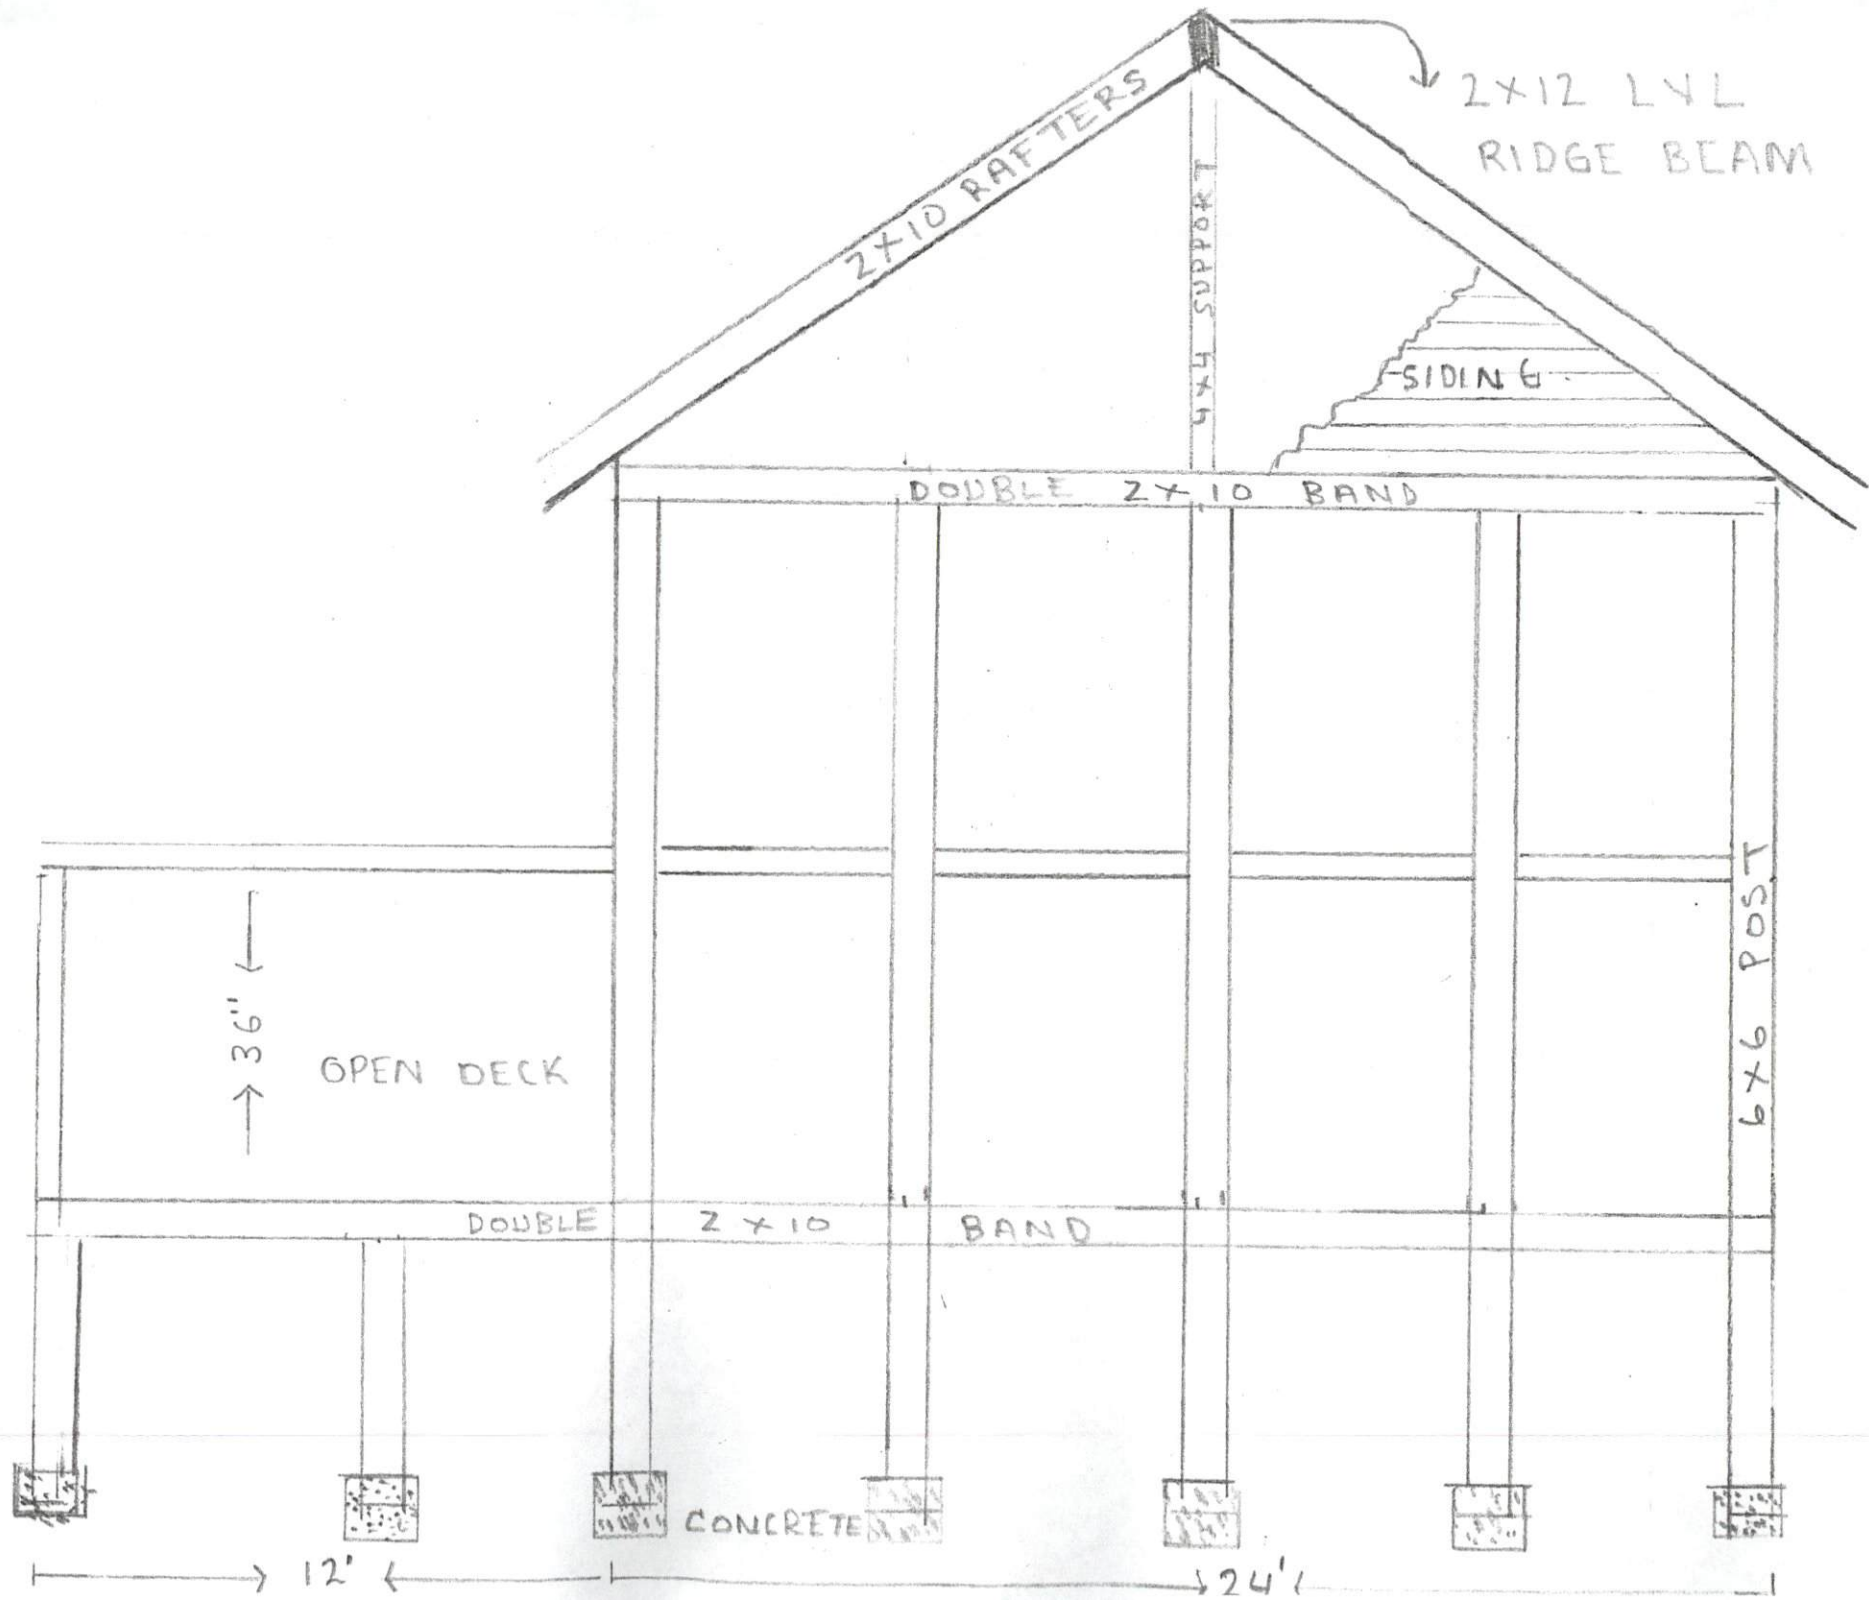

H O U S E

H O U S E

JACKIE  
6 BROOKVIEW CT  
ANGIER NC 27501

H O U S E

JACKIE  
6 BROOKVIEW CT  
ANGIER N C 27501

5/8 CARRIAGE BOLTS

10' FOOTING 16" X 16" X 16"

36'

H O U S E