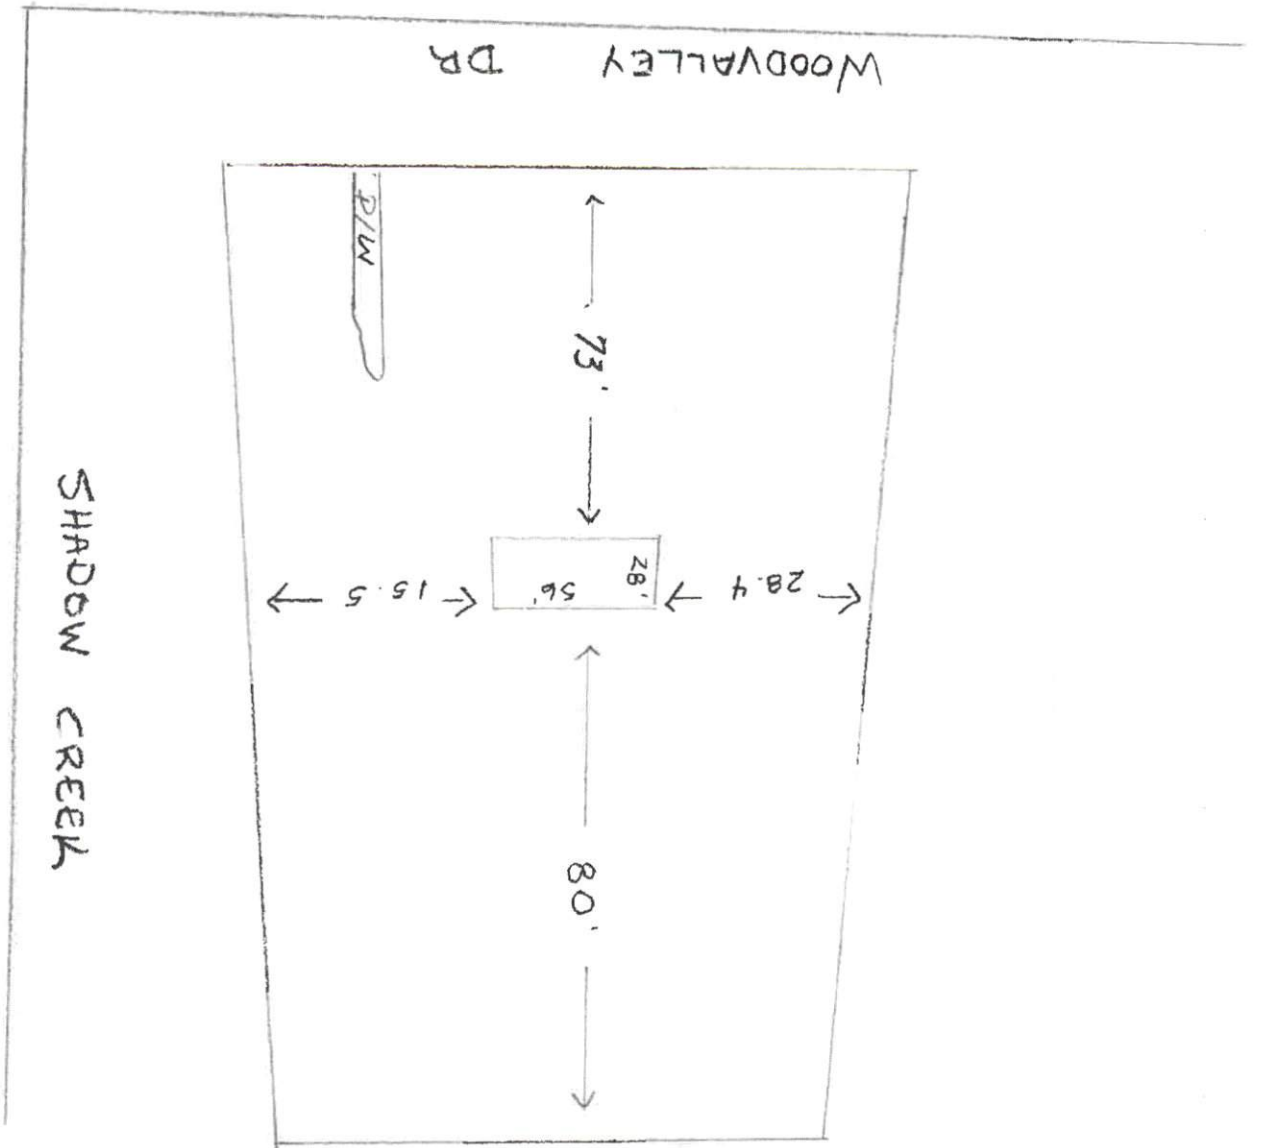

- Lot 24  
ERWIN NC 28339

WOODVALLEY DR

SHADOW CREEK

P/W

73'

80'

15.5'

28.4'

28.4'  
56'