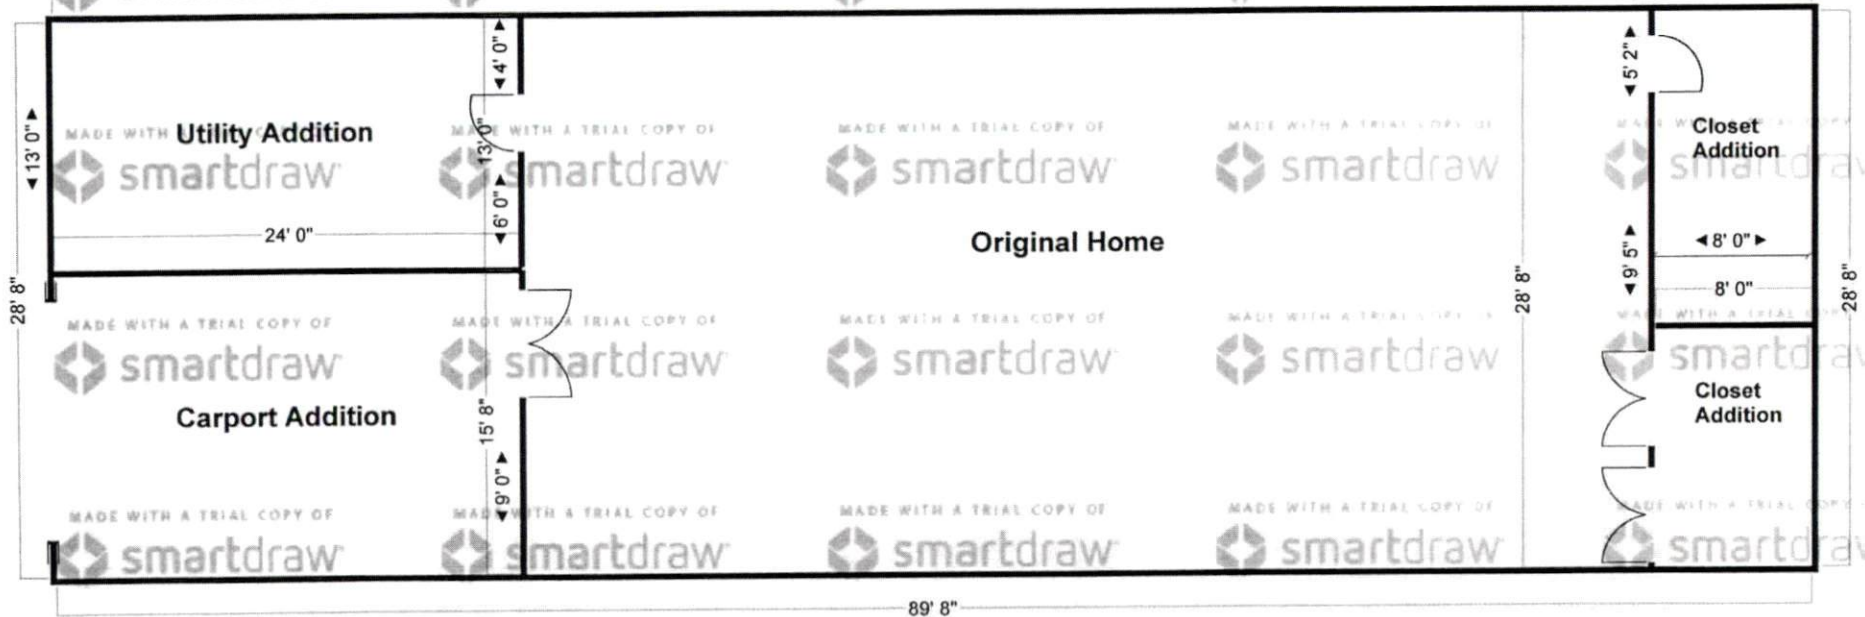

8'

Addition

28' 8"

57' 8"

original

24'

Addition

13'

15' 8"

Carport

24'

Interior measurements and door placements are approximate.
 28' 8" x 24' was added to left side of home.
 28' 8" x 8' was added to right side of home.