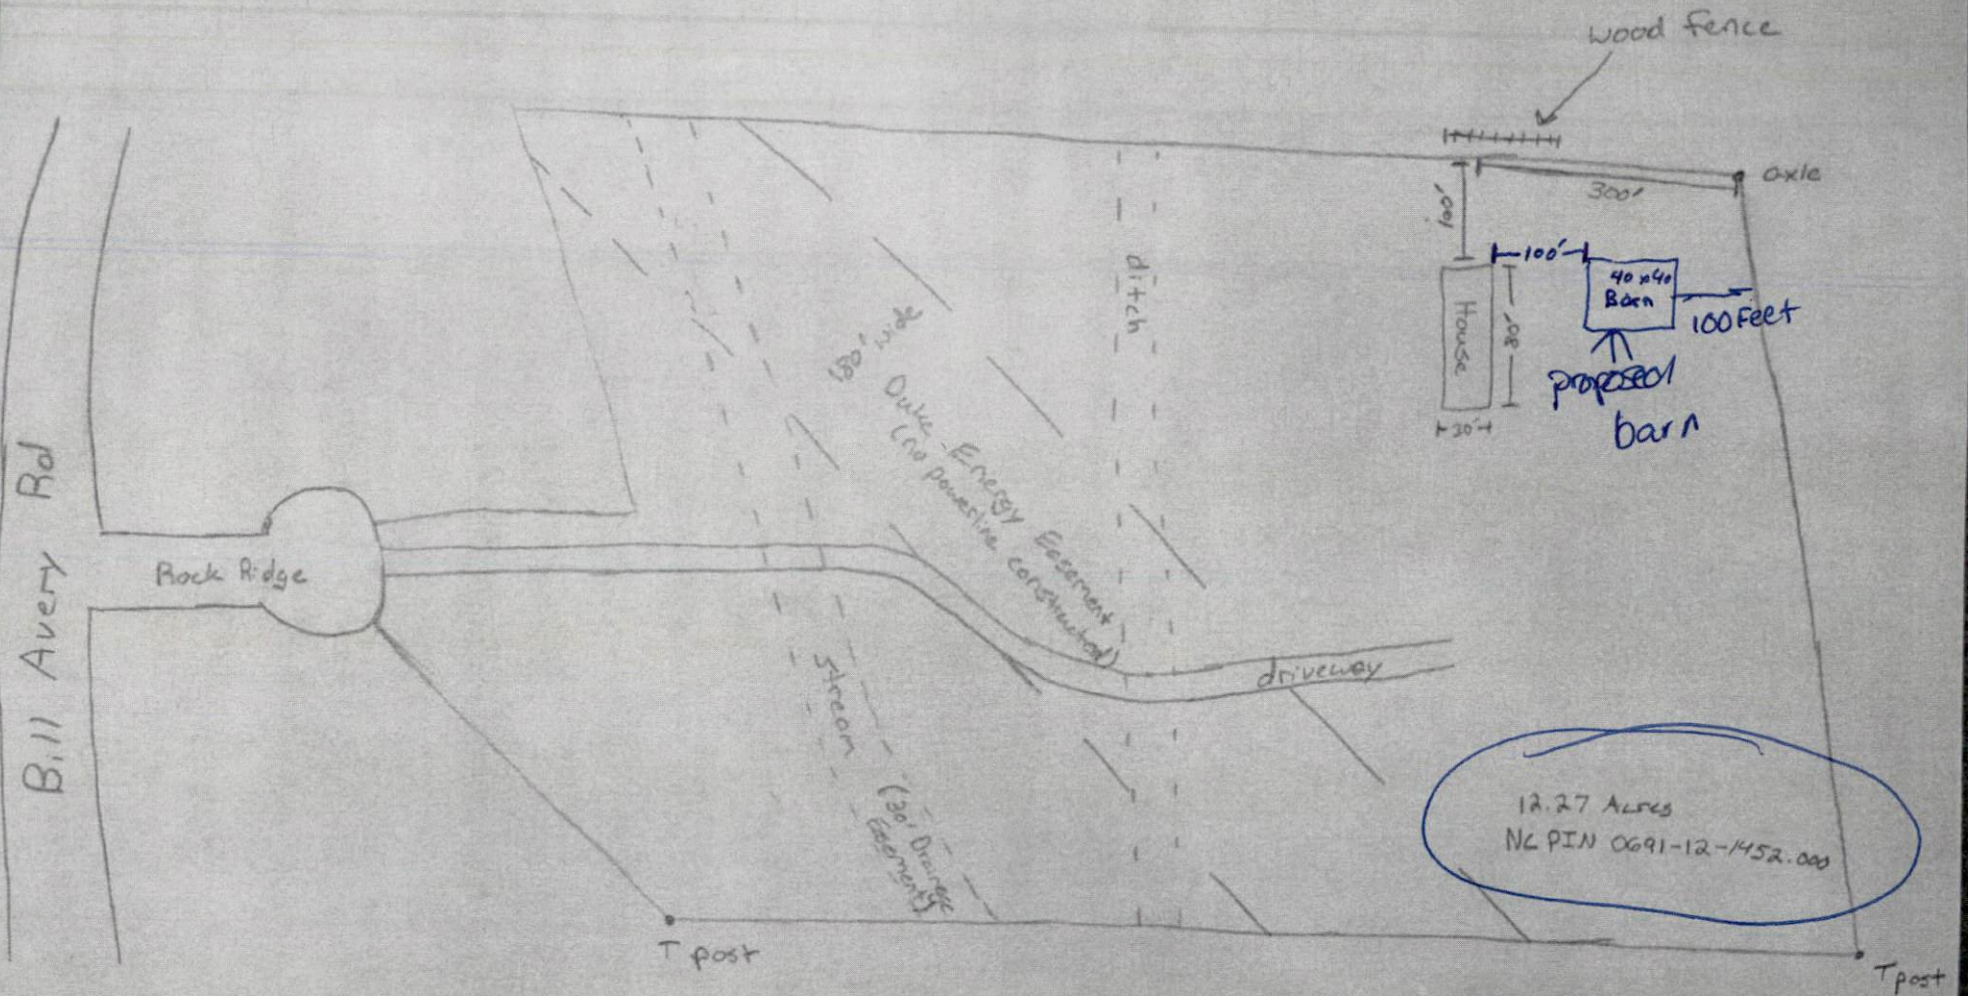

Site Plan

* Approximately 900' Feet
From culdesac to proposed house