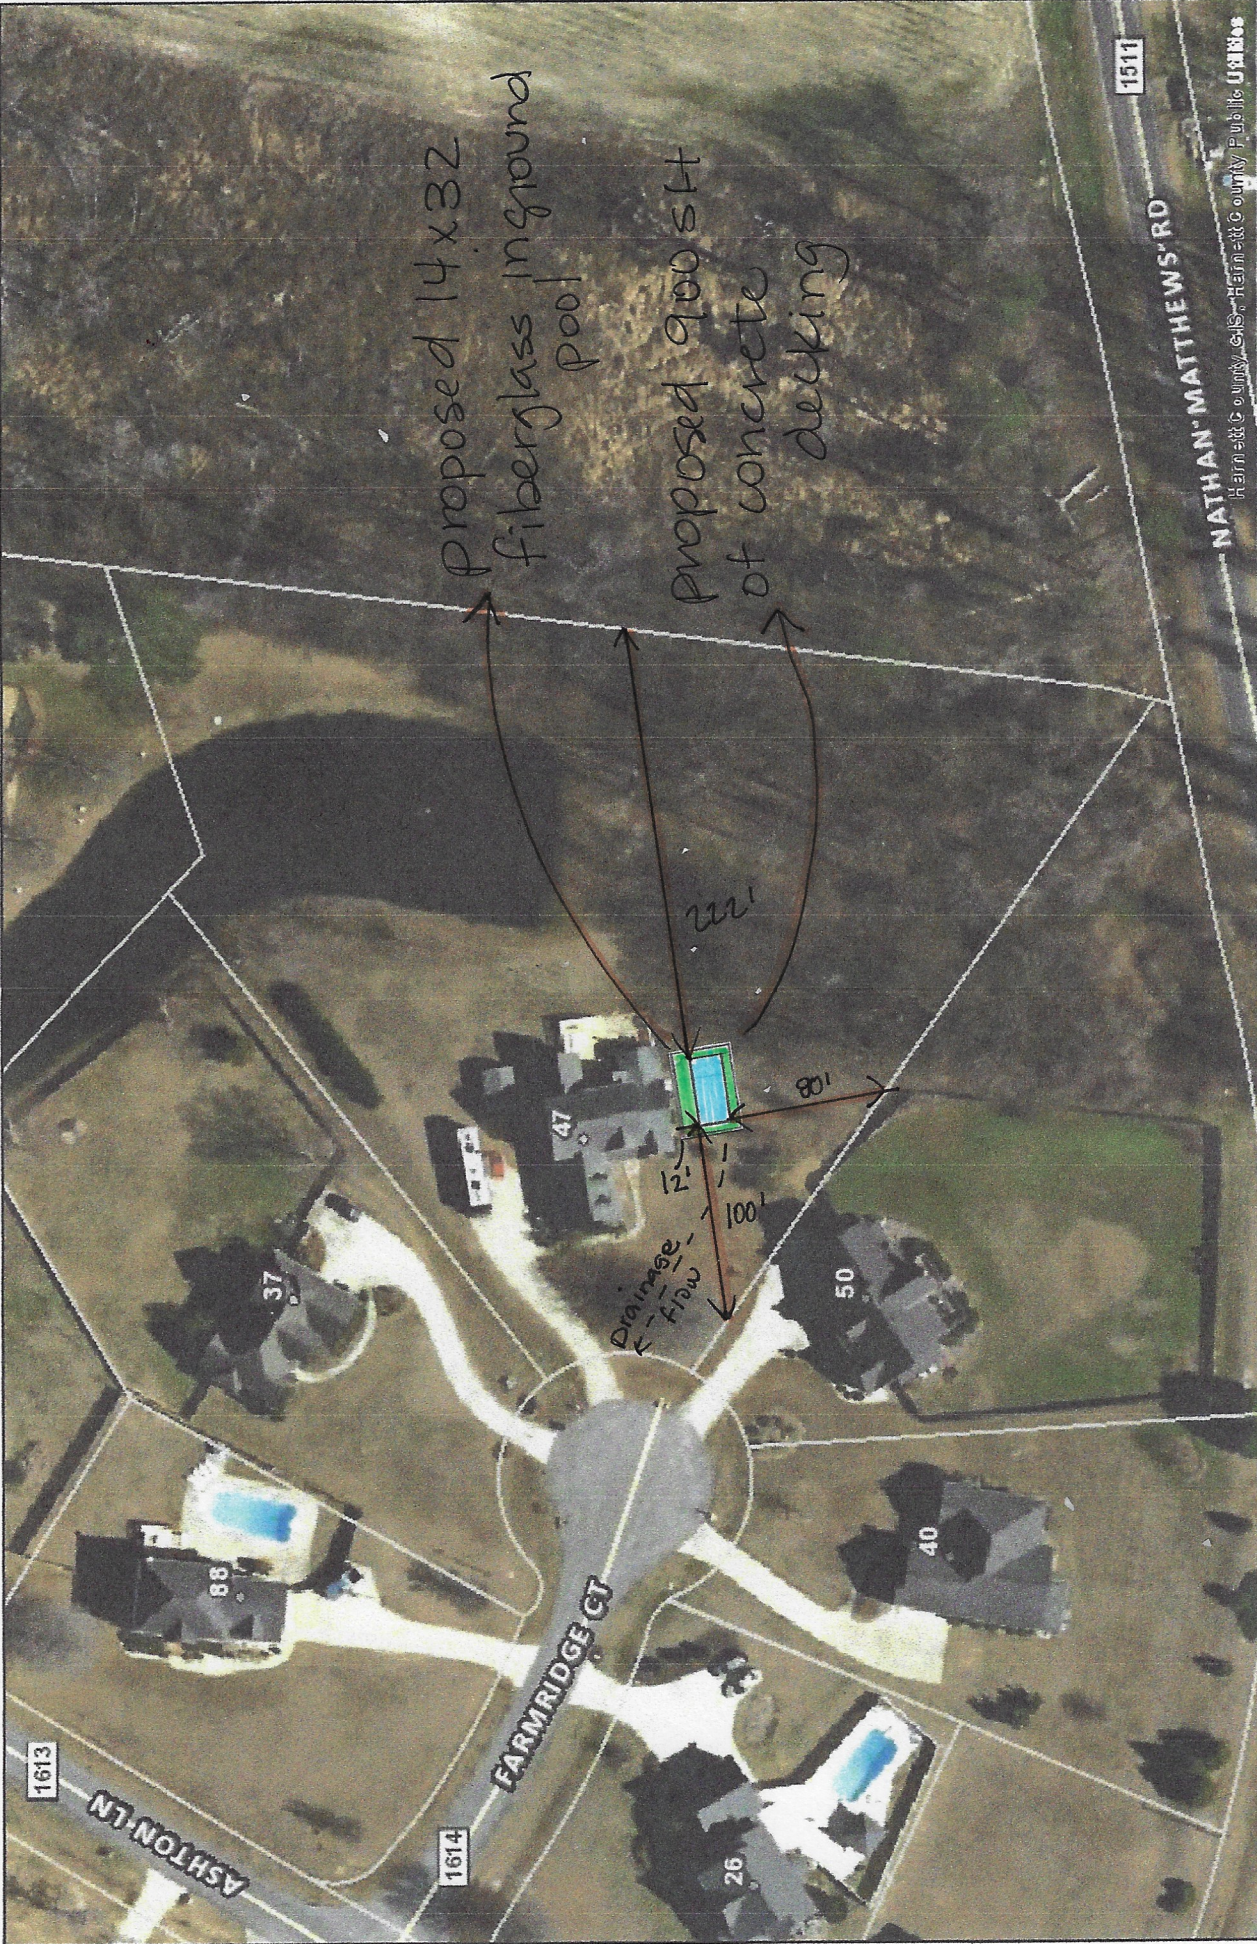

Harnett GIS 47 Farmridge Ct. Angier NC

NOT FOR LEGAL USE .

Harnett COUNTY NORTH CAROLINA

GIS/E-911 Addressing December 6, 2021

Surrounding County Boundaries	MajorRoads	Mile_Markers
City Limits	Interstate	Mile_Markers
Address Numbers	NC	Railroad
Airport	US	Parcels
	Roads	CapeFearRiver

0 40 80 160 Feet

1 inch = 100 feet