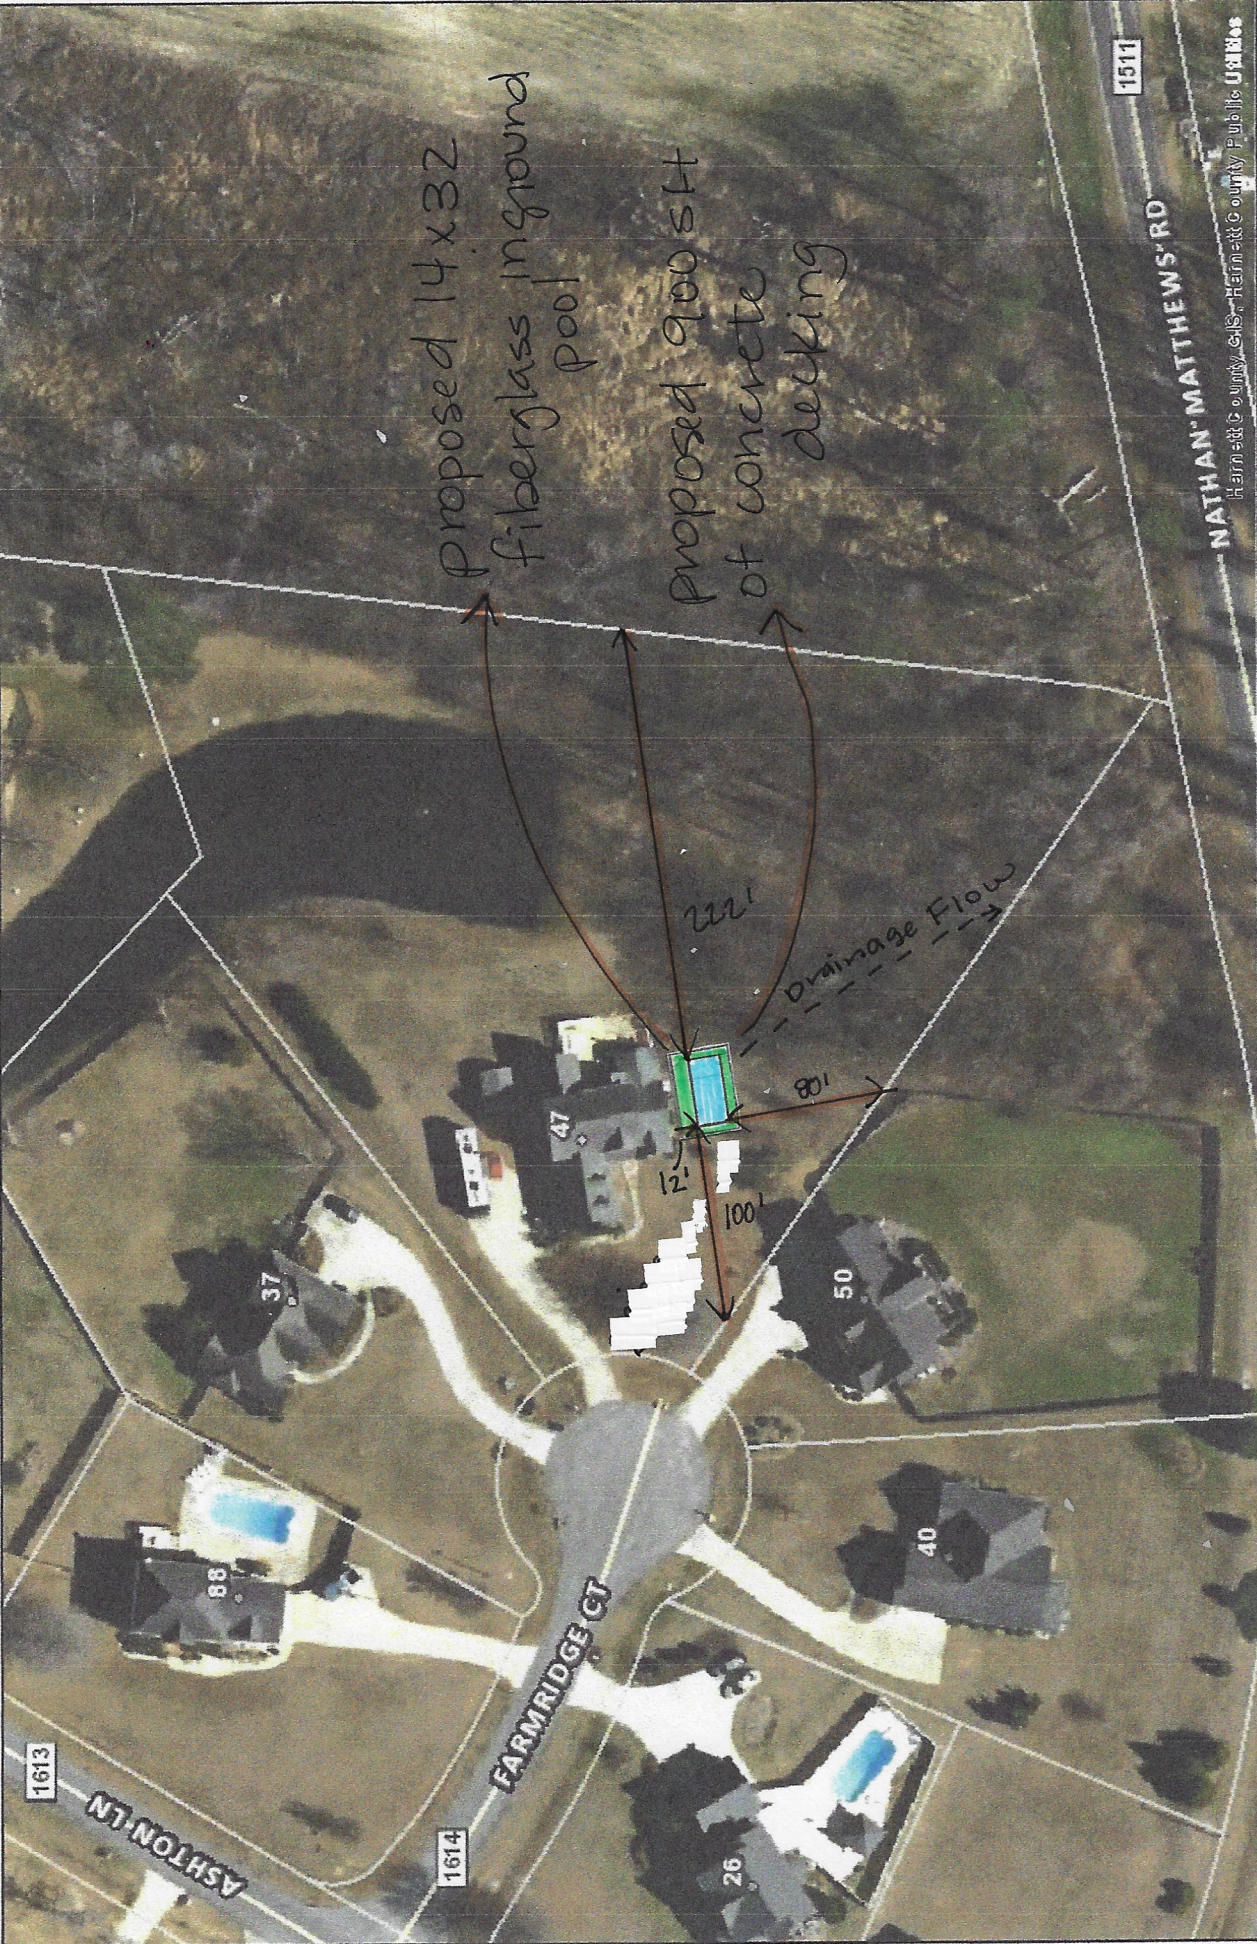

Harnett GIS 47 Farmridge Ct. Angier NC

Harnett County
NORTH CAROLINA

GIS/E-911 Addressing
December 6, 2021

Surrounding County Boundaries

- City Limits
- Address Numbers
- Airport

MajorRoads

- Interstate
- NC
- US
- Roads

Mile_Markers

- Mile_Markers
- Railroad
- Parcels
- CapeFearRiver

Scale: 1 inch = 100 feet

0 40 80 160 Feet

Nathan Matthews Rd 1511

Ashton Ln 1613 1614