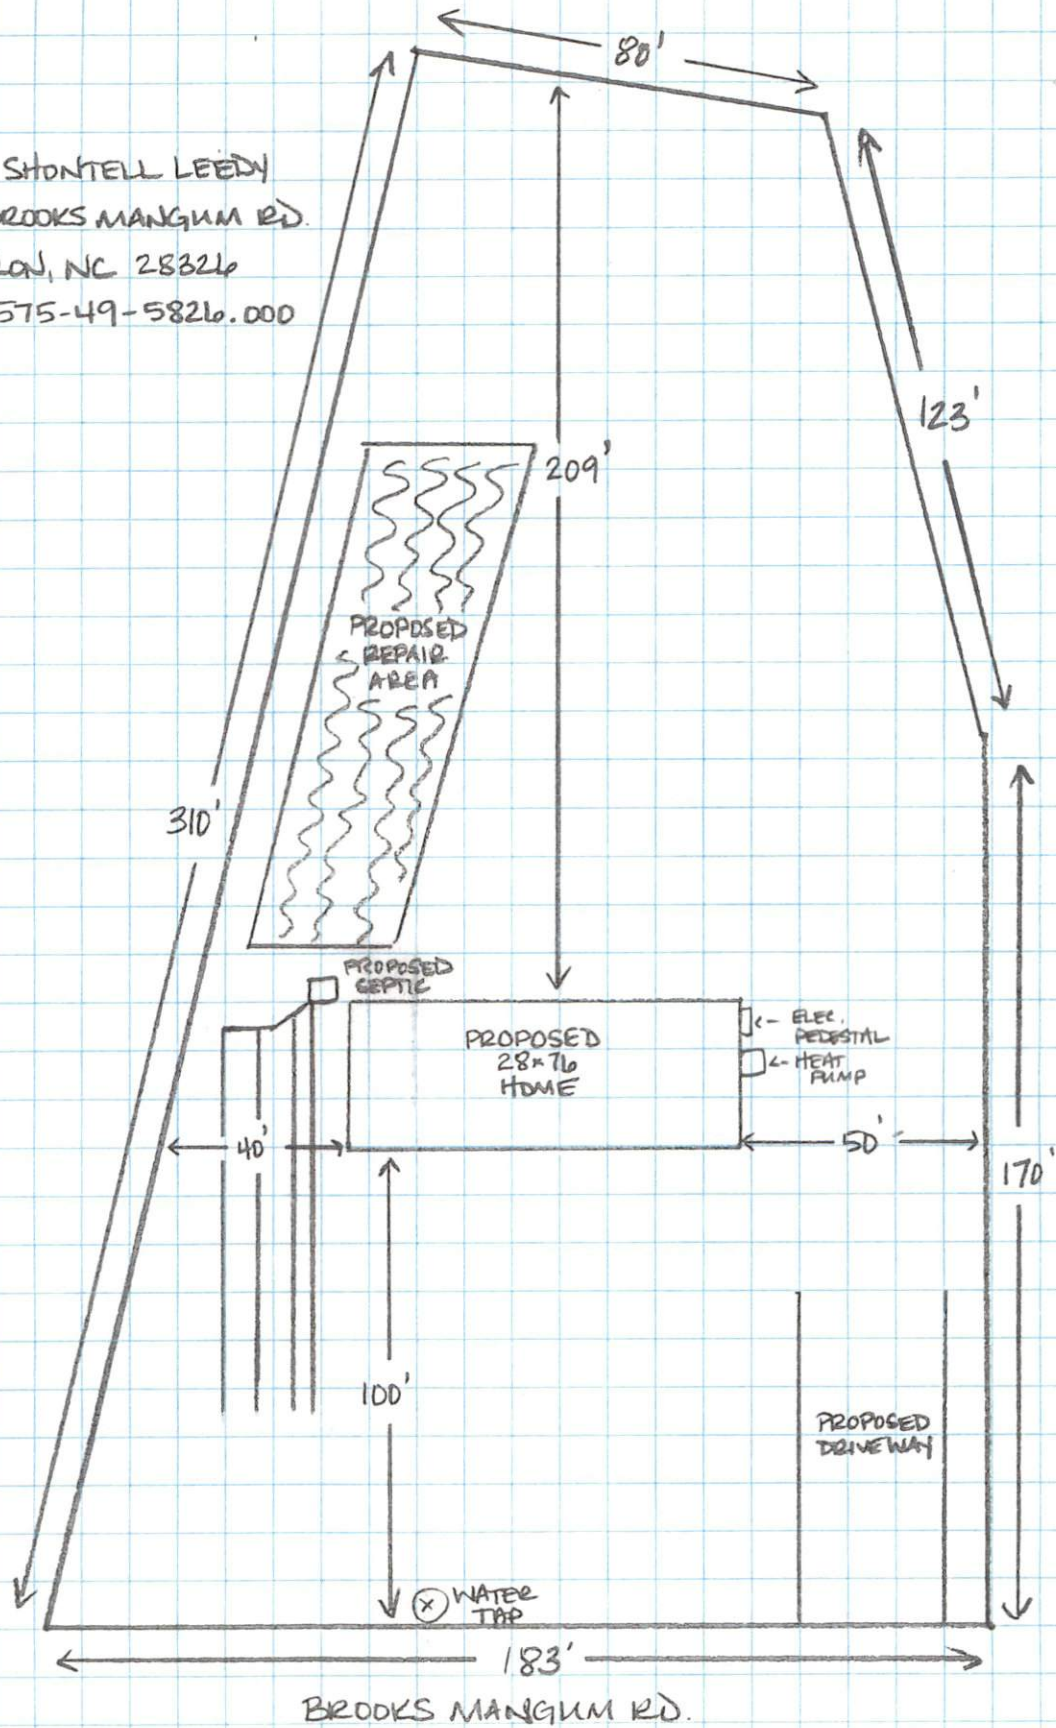

ROY & SHONTELL LEEDY
1125 BROOKS MANGUM RD.
CAMERON, NC 28326
PIN: 9575-49-5826.000

1 in. = 40 ft.

SLR