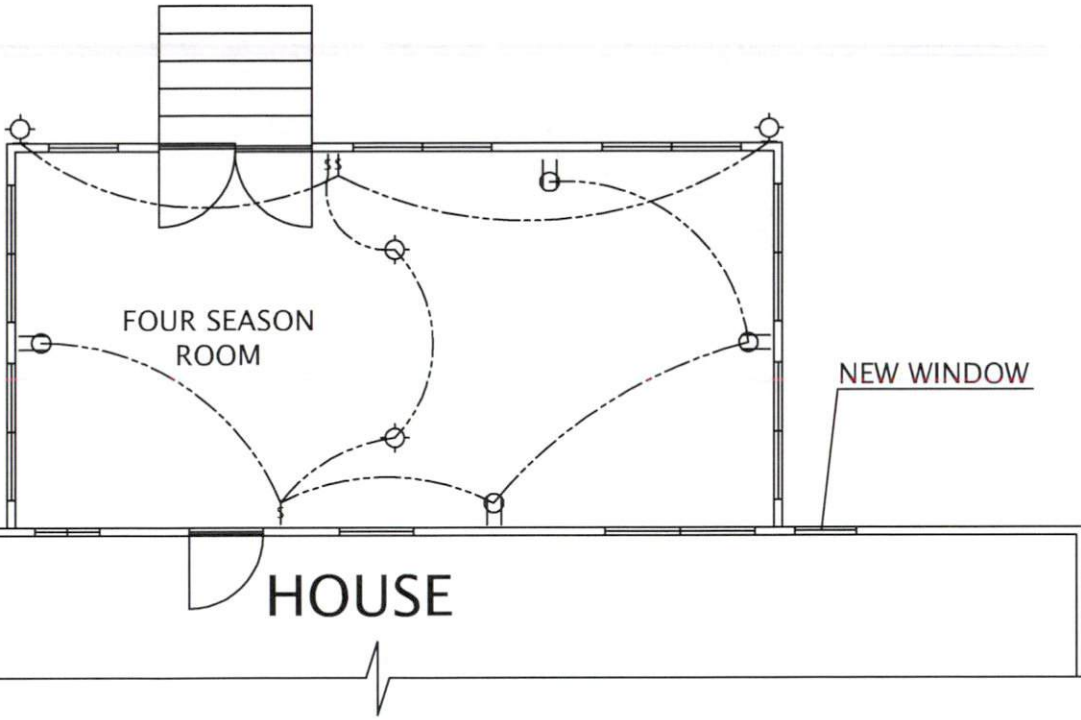

1674 Cane Mill Rd, Coats, NC 27521

FOUNDATION PLAN

NOT SCALE

ROOF PLAN

NOT SCALE

CEILING FRAMING PLAN

NOT SCALE

LEGEND:	
	CEILING MOUNTED INCANDESCENT LIGHT FIXTURE
	DUPLEX OUTLET
	WALL SWITCH
	WALL MOUNTED INCANDESCENT LIGHT FIXTURE

UTILITY PLAN

NOT SCALE

RIGHT ELEVATION

NOT SCALE

REAR ELEVATION

NOT SCALE

PLOT PLAN

NOT SCALE

ROOF RAFTER DETAILS

NOT SCALE