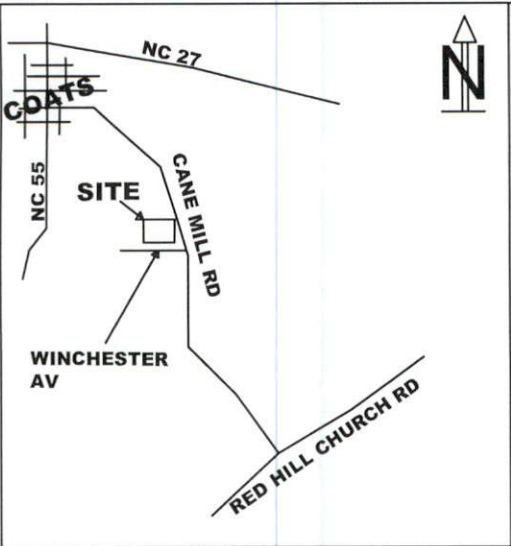

1674 cane mill Rd coats

PROPOSED SKETCH

NOT SCALE

LEFT ELEVATION

NOT SCALE

VICINITY MAP (NOT SCALE)

PLOT PLAN

NOT SCALE

1674 Cane Mill Rd, Coats, NC 27521

FOUNDATION PLAN

NOT SCALE

ROOF PLAN

NOT SCALE

CEILING FRAMING PLAN

NOT SCALE

LEGEND:	
	CEILING MOUNTED INCANDESCENT LIGHT FIXTURE
	DUPLEX OUTLET
	WALL SWITCH
	WALL MOUNTED INCANDESCENT LIGHT FIXTURE