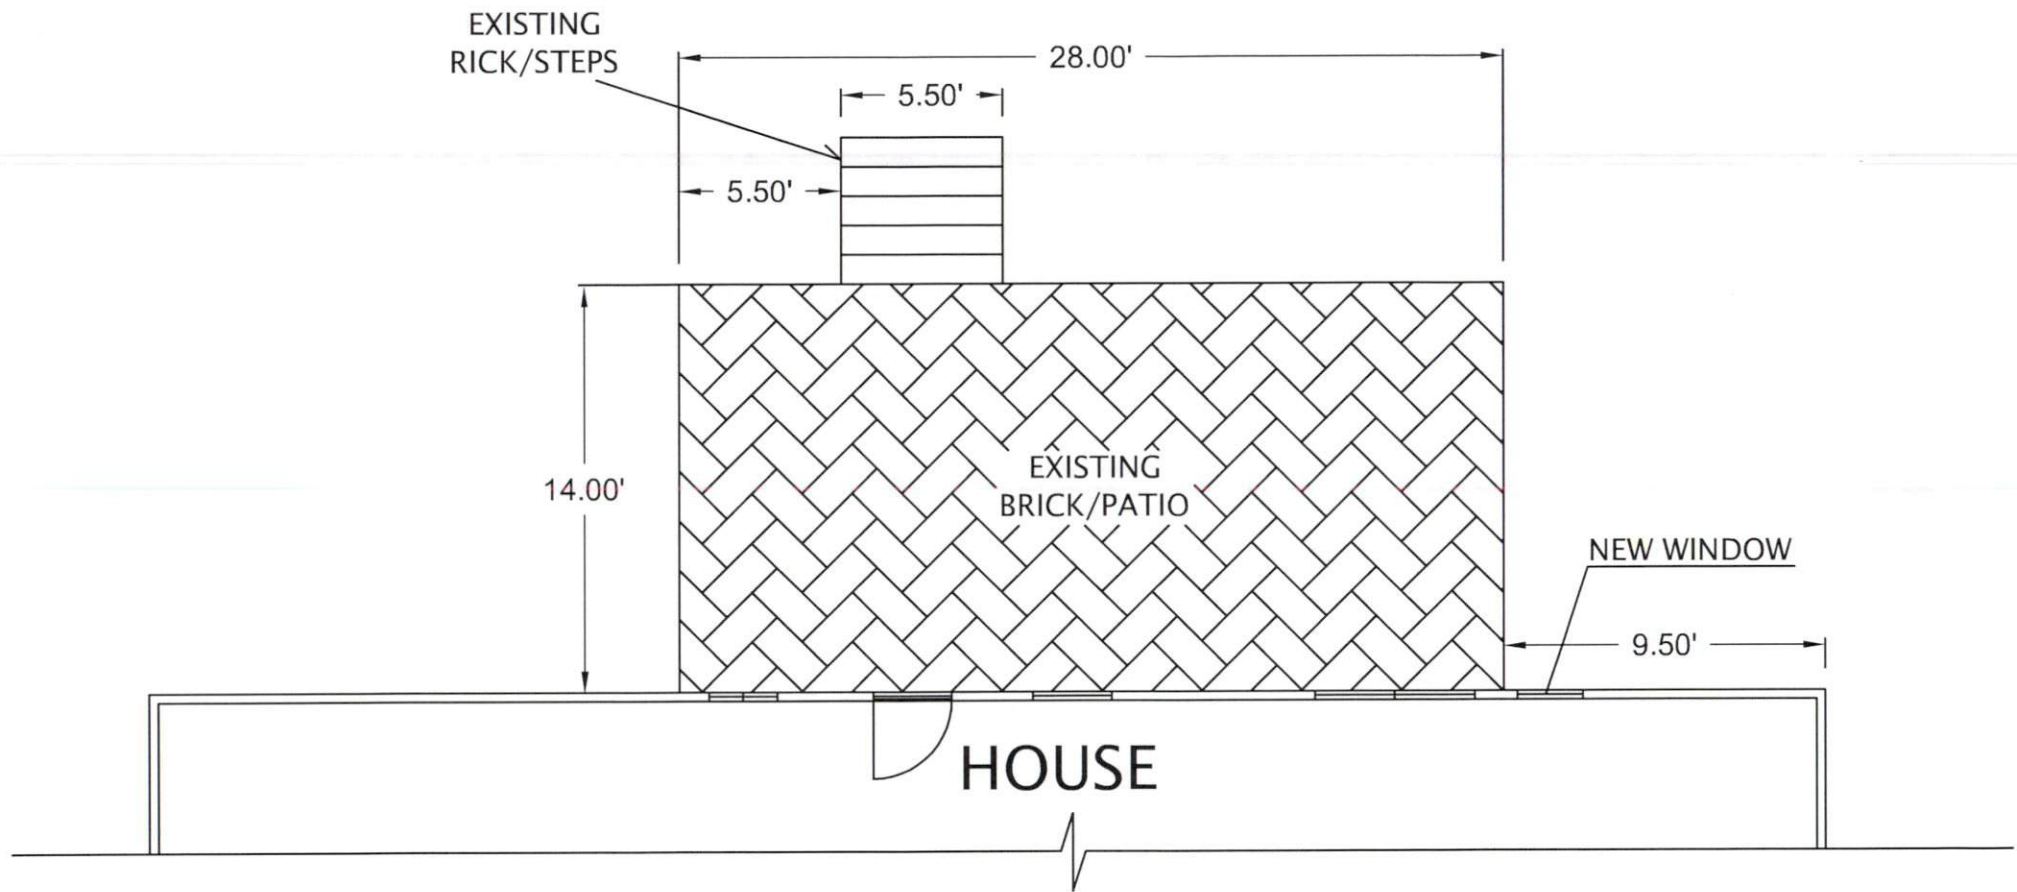

1674 cane mill Rd coats

PROPOSED SKETCH

NOT SCALE

LEFT ELEVATION

NOT SCALE

VICINITY MAP (NOT SCALE)

PLOT PLAN

NOT SCALE

1674 Cane Mill Rd, Coats, NC 27521

FOUNDATION PLAN

NOT SCALE

ROOF PLAN

NOT SCALE

CEILING FRAMING PLAN

NOT SCALE

LEGEND:	
	CEILING MOUNTED INCANDESCENT LIGHT FIXTURE
	DUPLEX OUTLET
	WALL SWITCH
	WALL MOUNTED INCANDESCENT LIGHT FIXTURE

UTILITY PLAN

NOT SCALE

RIGHT ELEVATION

NOT SCALE

REAR ELEVATION

NOT SCALE

PLOT PLAN

NOT SCALE

ROOF RAFTER DETAILS

NOT SCALE