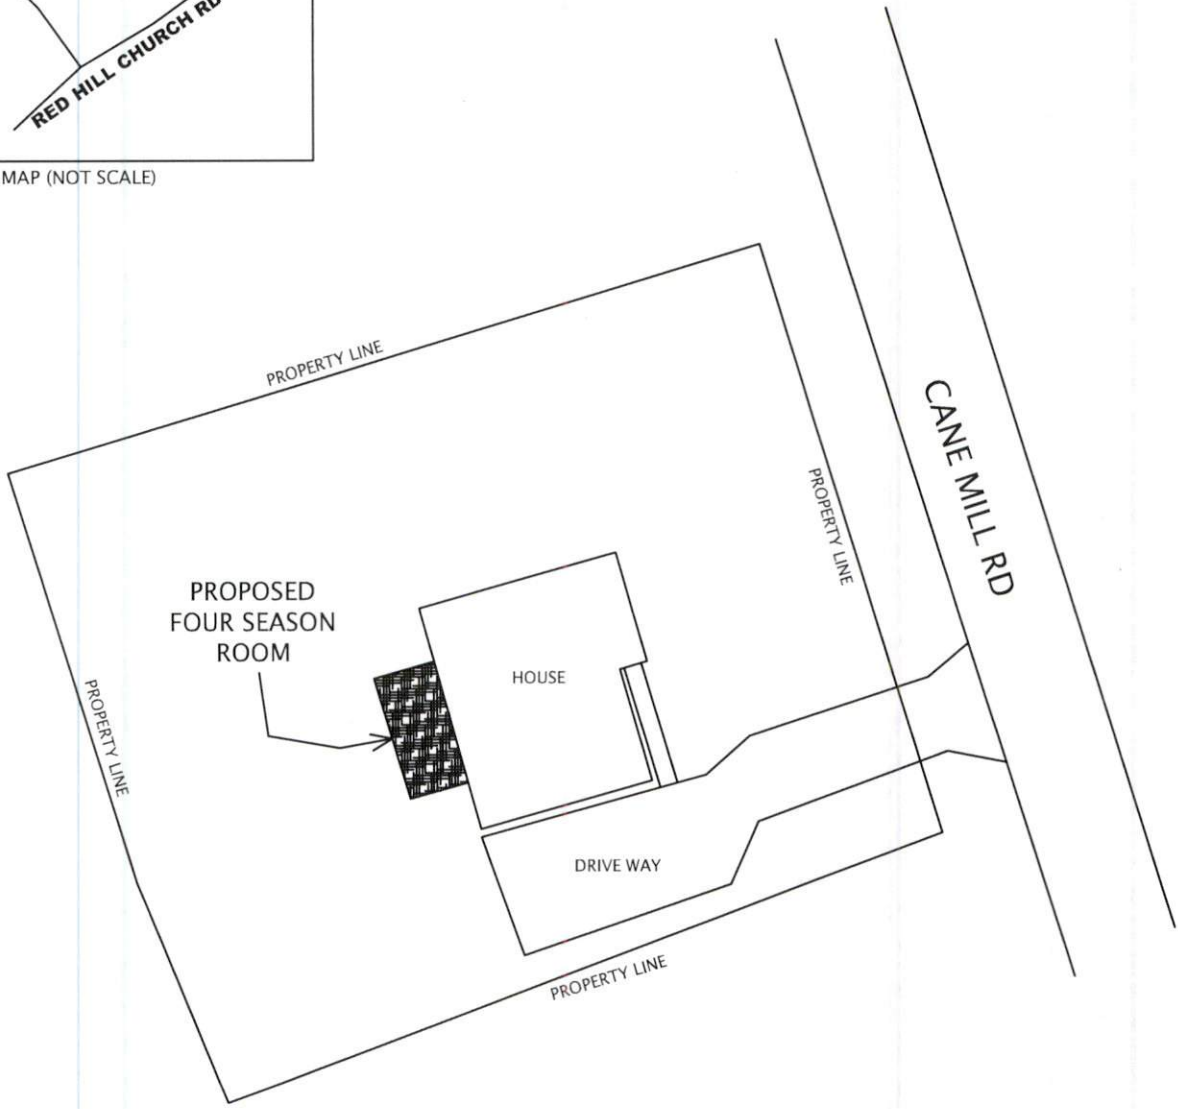

1674 cane mill Rd coats

PROPOSED SKETCH

NOT SCALE

LEFT ELEVATION

NOT SCALE

VICINITY MAP (NOT SCALE)

PLOT PLAN

NOT SCALE

1674 Cane Mill Rd, Coats, NC 27521

FOUNDATION PLAN

NOT SCALE

ROOF PLAN

NOT SCALE

CEILING FRAMING PLAN

NOT SCALE

LEGEND:	
	CEILING MOUNTED INCANDESCENT LIGHT FIXTURE
	DUPLEX OUTLET
	WALL SWITCH
	WALL MOUNTED INCANDESCENT LIGHT FIXTURE

UTILITY PLAN

NOT SCALE

RIGHT ELEVATION

NOT SCALE

REAR ELEVATION

NOT SCALE

PLOT PLAN

NOT SCALE