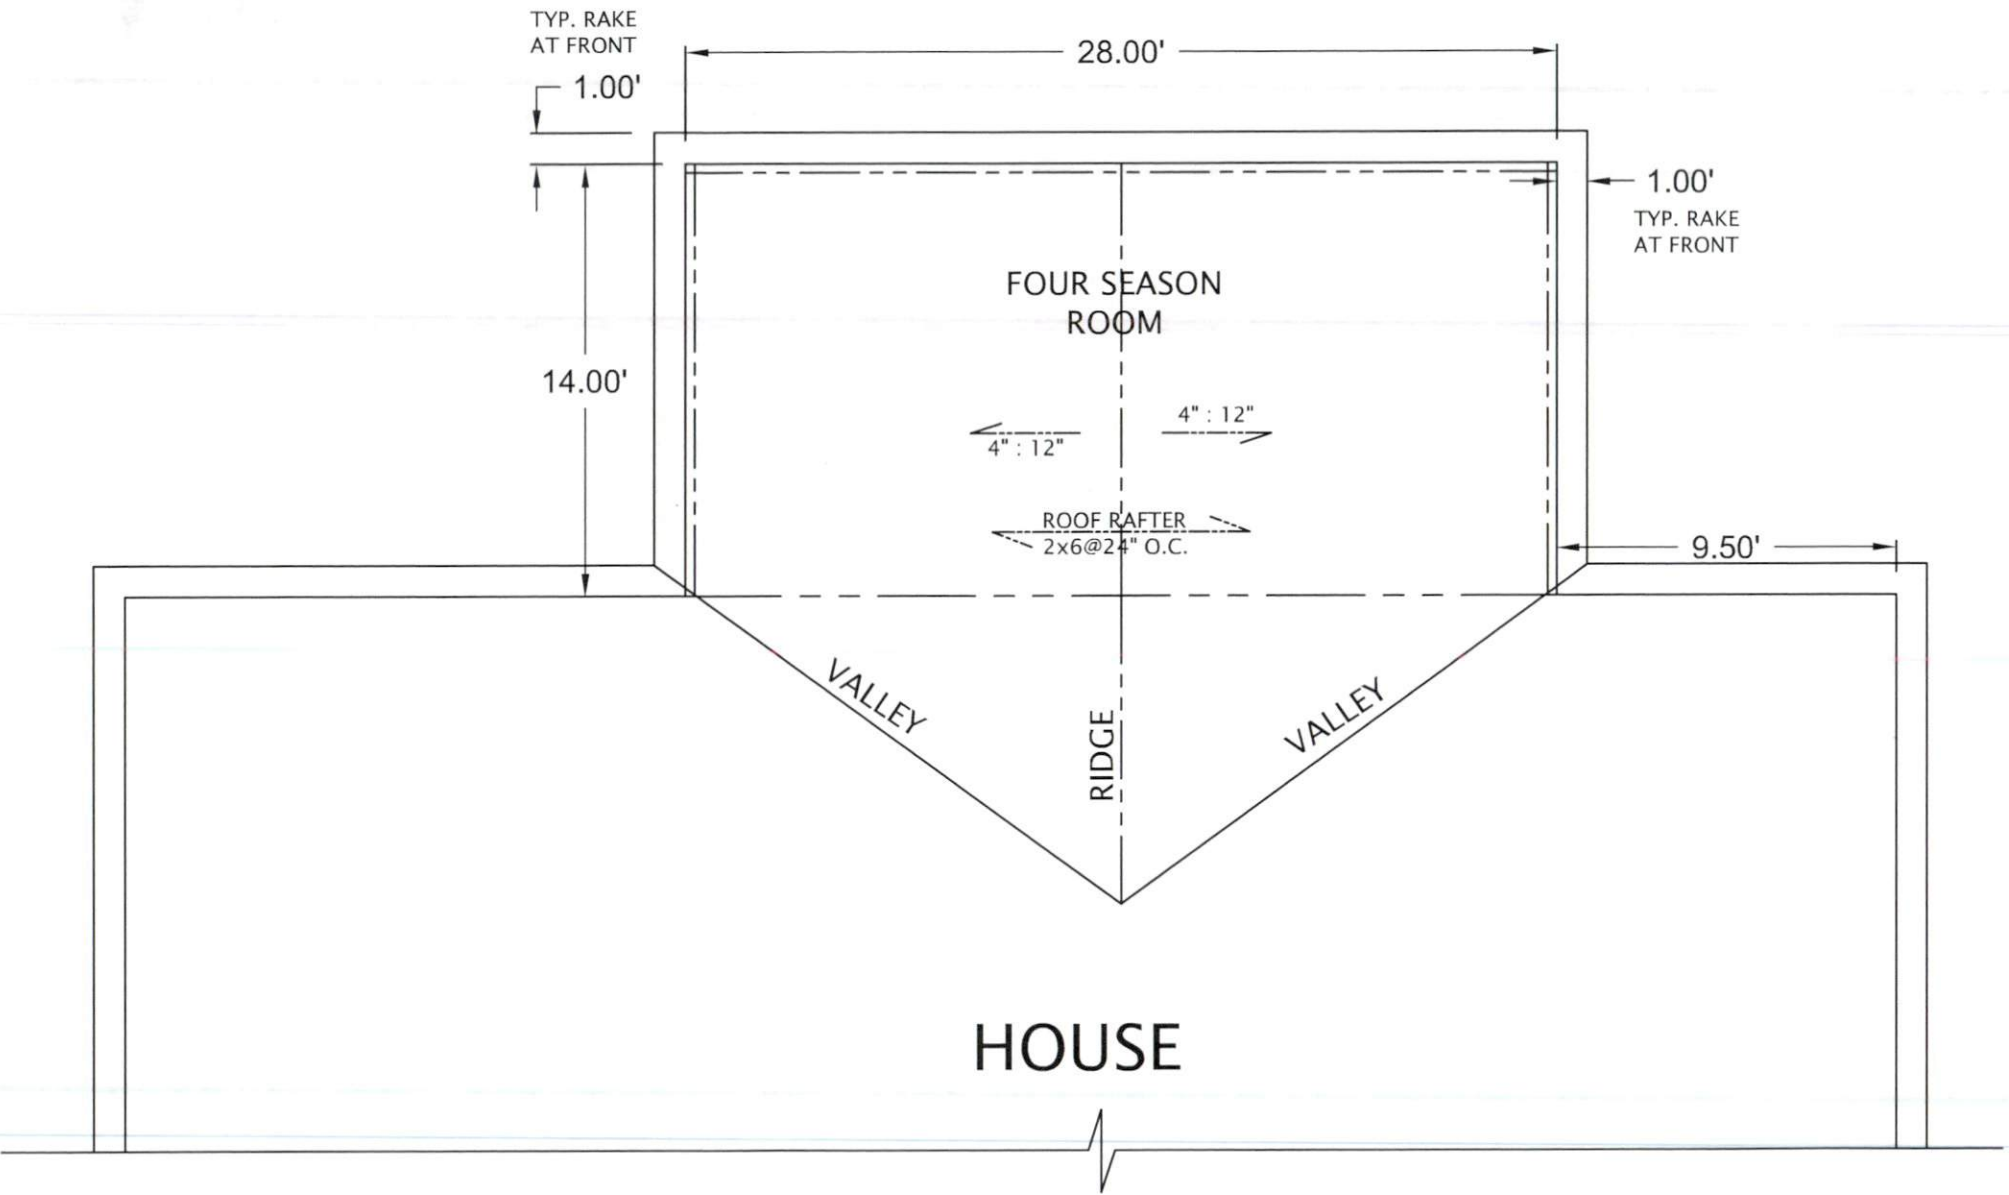

1674 cane mill Rd coats

PROPOSED SKETCH

NOT SCALE

LEFT ELEVATION

NOT SCALE

VICINITY MAP (NOT SCALE)

PLOT PLAN

NOT SCALE

1674 Cane Mill Rd, Coats, NC 27521

FOUNDATION PLAN

NOT SCALE

ROOF PLAN

NOT SCALE

CEILING FRAMING PLAN

NOT SCALE

LEGEND:	
	CEILING MOUNTED INCANDESCENT LIGHT FIXTURE
	DUPLEX OUTLET
	WALL SWITCH
	WALL MOUNTED INCANDESCENT LIGHT FIXTURE

UTILITY PLAN

NOT SCALE

RIGHT ELEVATION

NOT SCALE

REAR ELEVATION

NOT SCALE

PLOT PLAN

NOT SCALE

ROOF RAFTER DETAILS

NOT SCALE