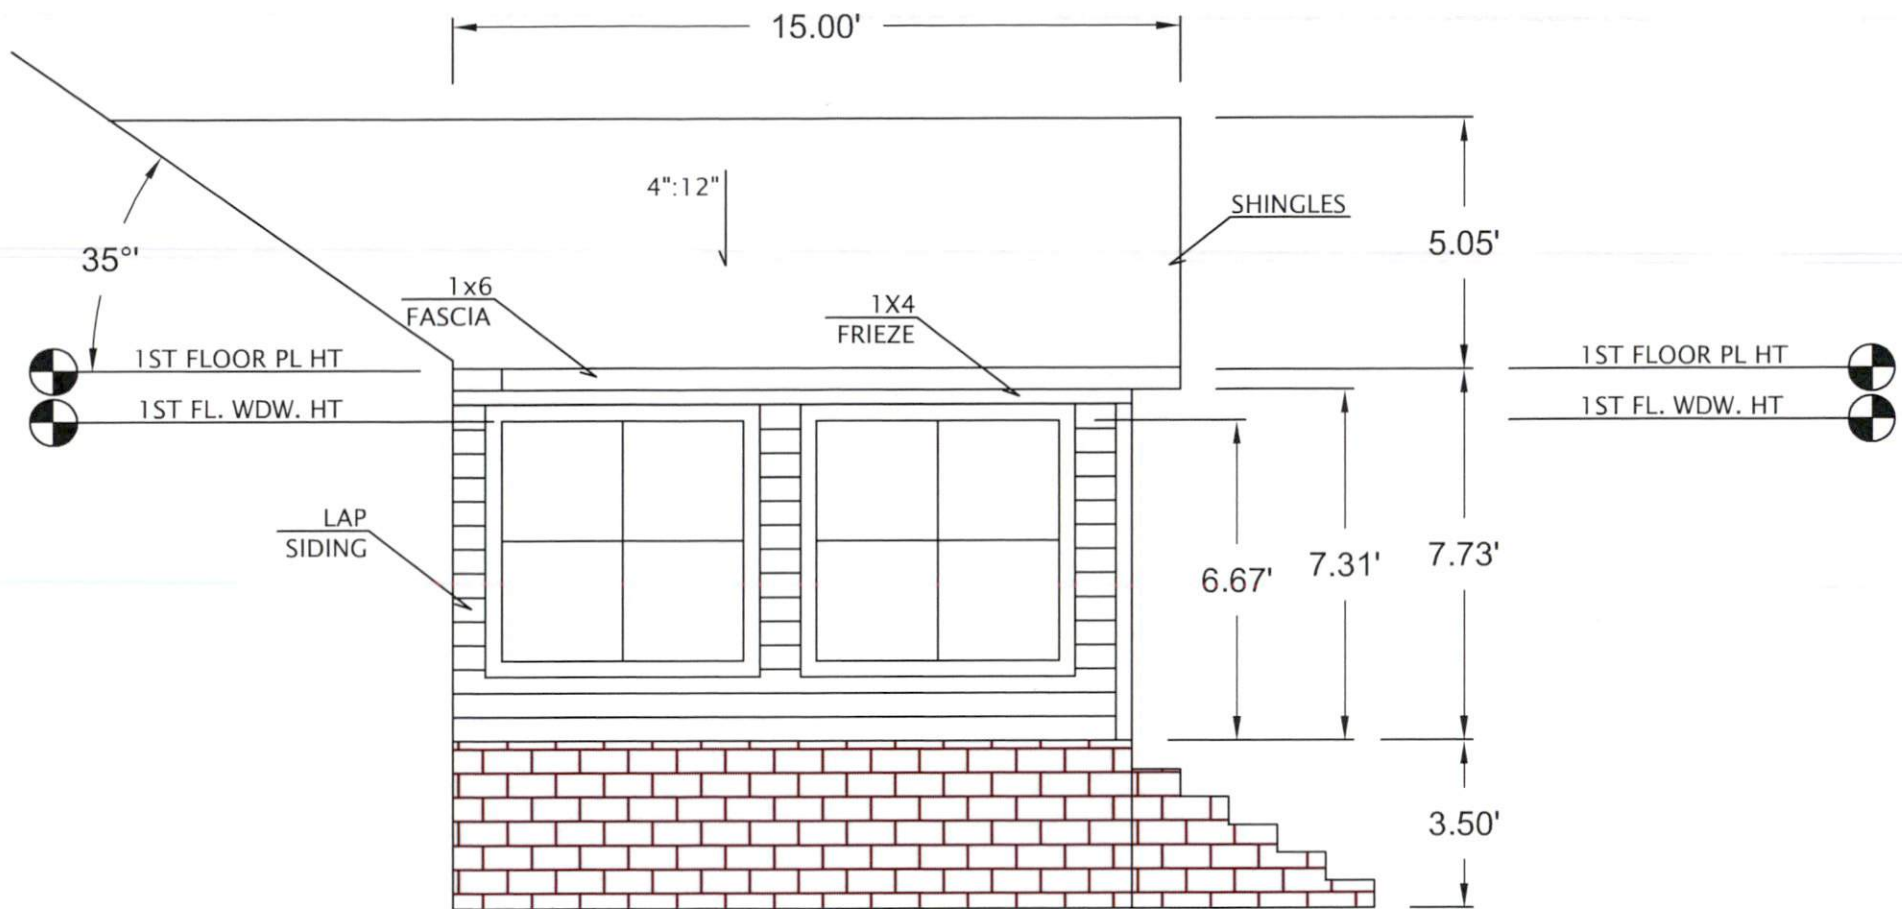

1674 cane mill Rd coats

PROPOSED SKETCH

NOT SCALE

LEFT ELEVATION

NOT SCALE

VICINITY MAP (NOT SCALE)

PLOT PLAN

NOT SCALE

UTILITY PLAN

NOT SCALE

RIGHT ELEVATION

NOT SCALE

REAR ELEVATION

NOT SCALE

PLOT PLAN

NOT SCALE

ROOF RAFTER DETAILS

NOT SCALE