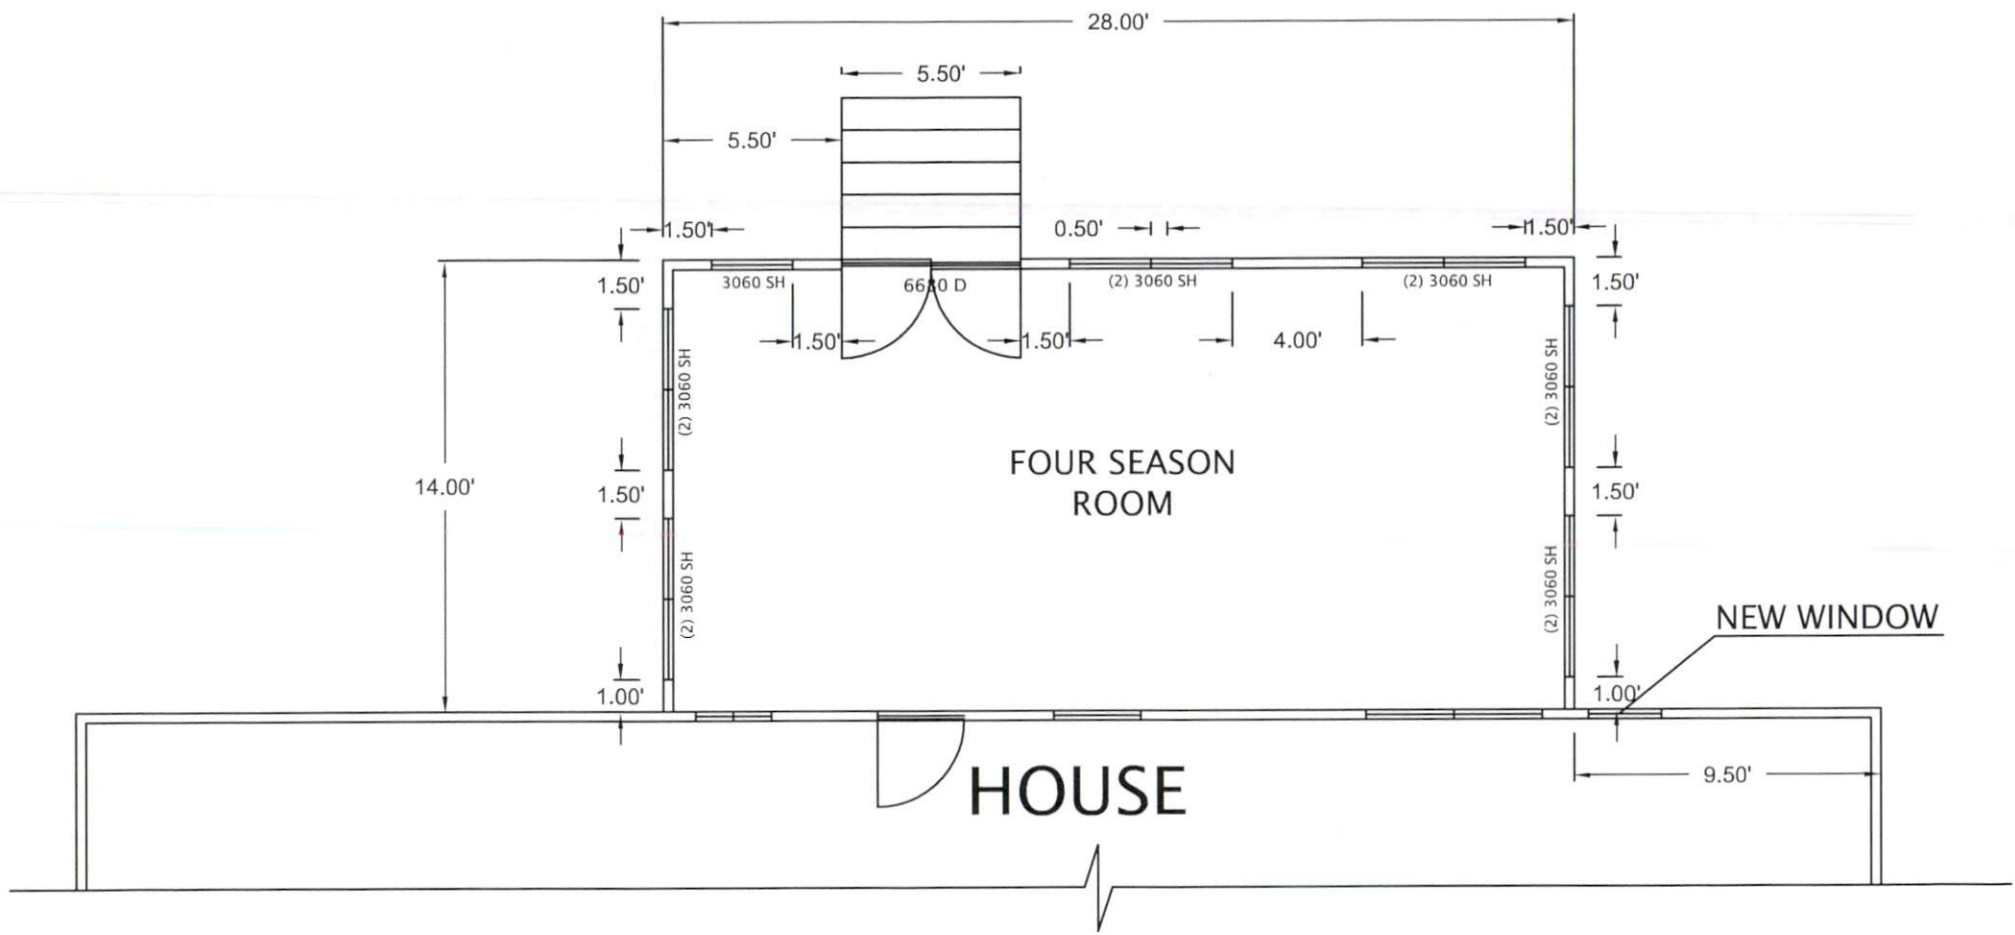

1674 cane mill Rd coats

PROPOSED SKETCH

NOT SCALE

LEFT ELEVATION

NOT SCALE

VICINITY MAP (NOT SCALE)

PLOT PLAN

NOT SCALE

1674 Cane Mill Rd, Coats, NC 27521

FOUNDATION PLAN

NOT SCALE

ROOF PLAN

NOT SCALE

CEILING FRAMING PLAN

NOT SCALE

LEGEND:	
	CEILING MOUNTED INCANDESCENT LIGHT FIXTURE
	DUPLEX OUTLET
	WALL SWITCH
	WALL MOUNTED INCANDESCENT LIGHT FIXTURE

UTILITY PLAN

NOT SCALE

RIGHT ELEVATION

NOT SCALE

REAR ELEVATION

NOT SCALE

PLOT PLAN

NOT SCALE

ROOF RAFTER DETAILS

NOT SCALE