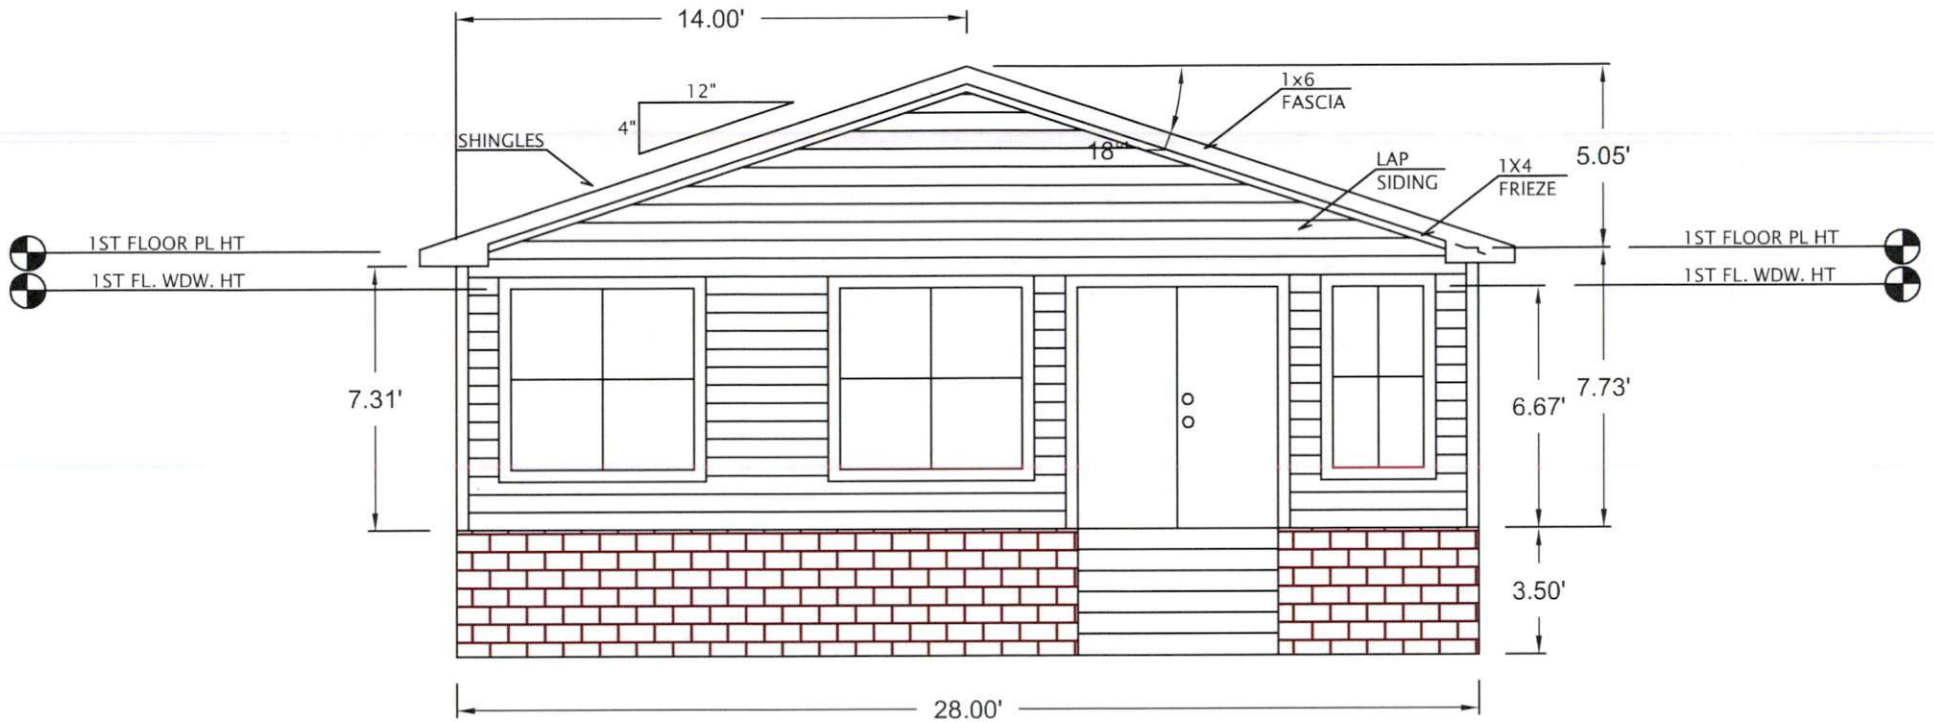

1674 Cane Mill Rd, Coats, NC 27521

FOUNDATION PLAN

NOT SCALE

ROOF PLAN

NOT SCALE

CEILING FRAMING PLAN

NOT SCALE

LEGEND:	
	CEILING MOUNTED INCANDESCENT LIGHT FIXTURE
	DUPLEX OUTLET
	WALL SWITCH
	WALL MOUNTED INCANDESCENT LIGHT FIXTURE

UTILITY PLAN

NOT SCALE

RIGHT ELEVATION

NOT SCALE

REAR ELEVATION

NOT SCALE

PLOT PLAN

NOT SCALE

ROOF RAFTER DETAILS

NOT SCALE