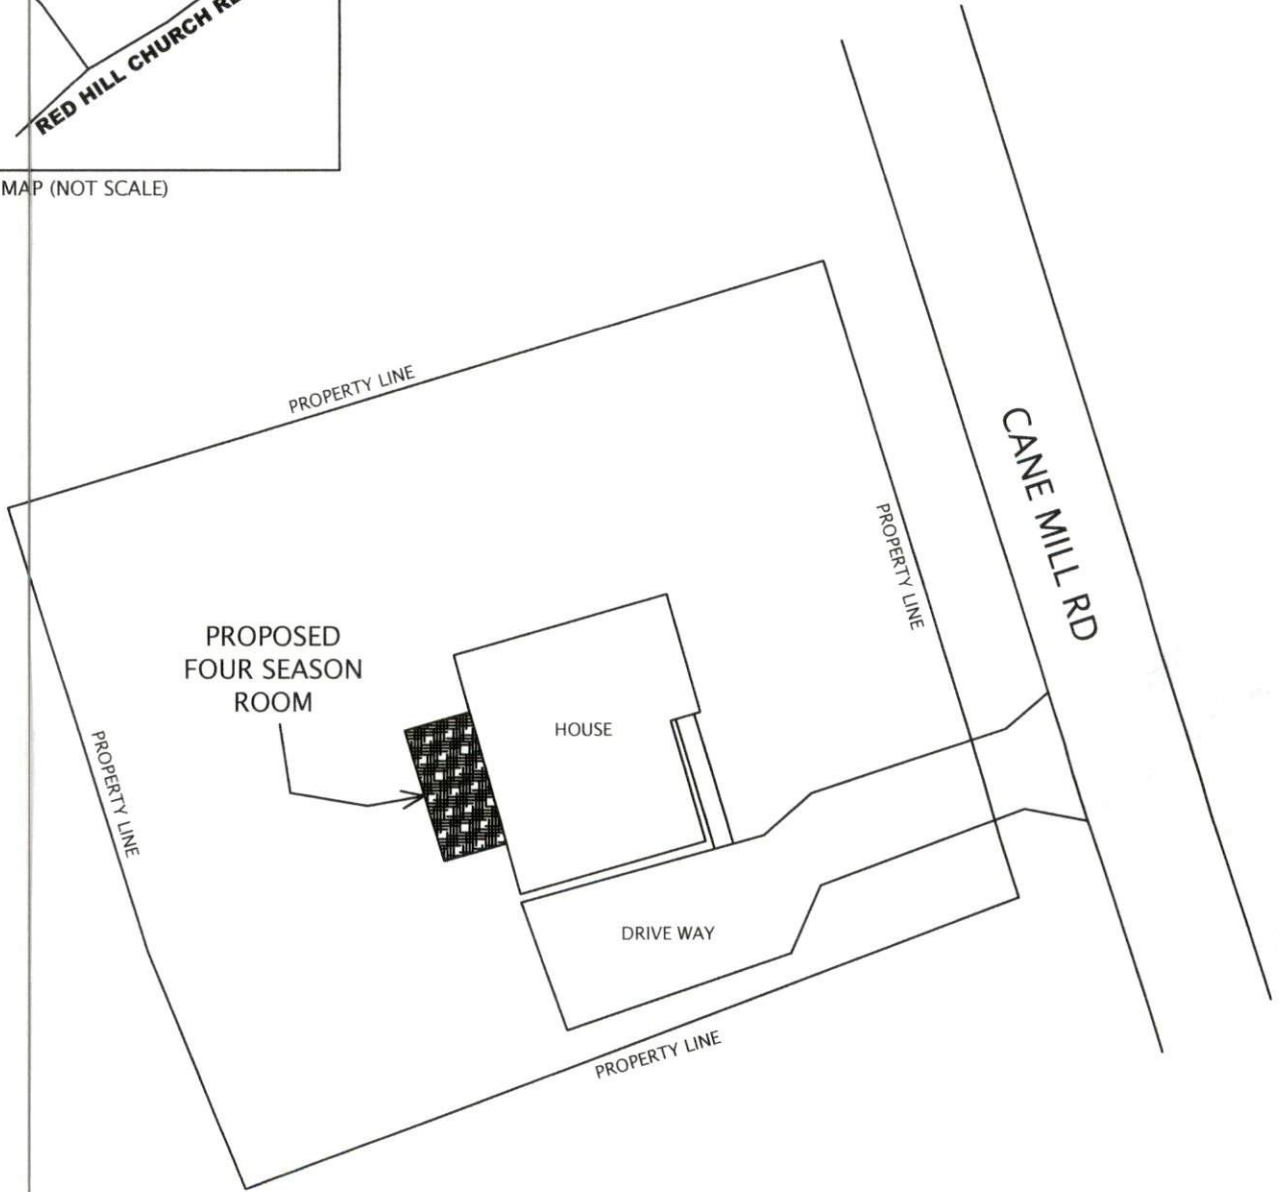

VICINITY MAP (NOT SCALE)

PLOT PLAN

NOT SCALE

1674 Cane Mill Rd, Coats, NC 27521