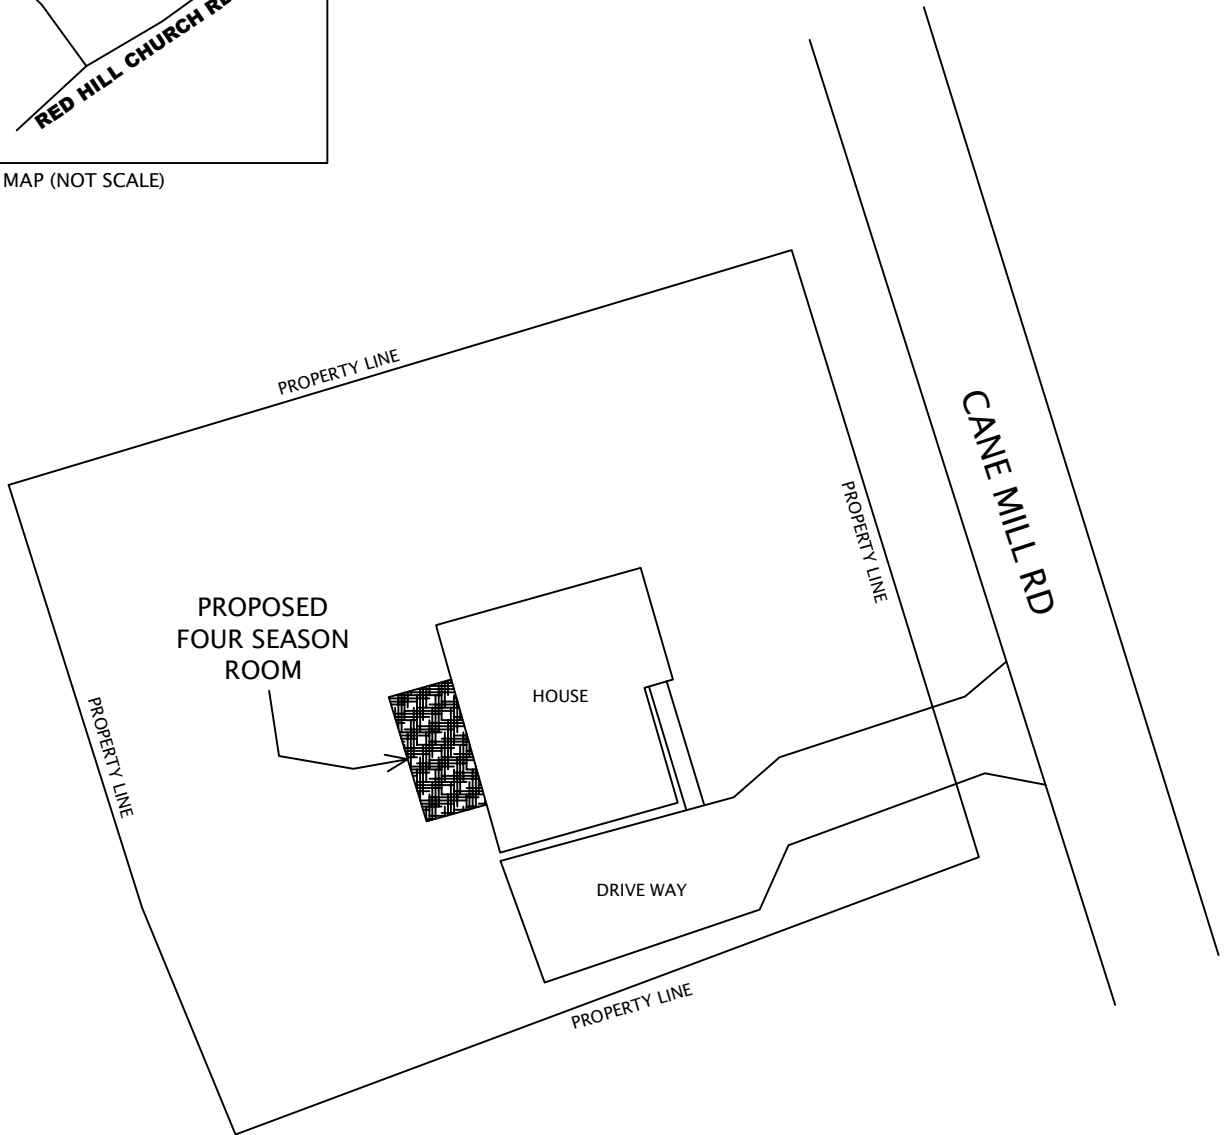

VICINITY MAP (NOT SCALE)

**PLOT PLAN**

NOT SCALE

1674 Cane Mill Rd, Coats, NC 27521