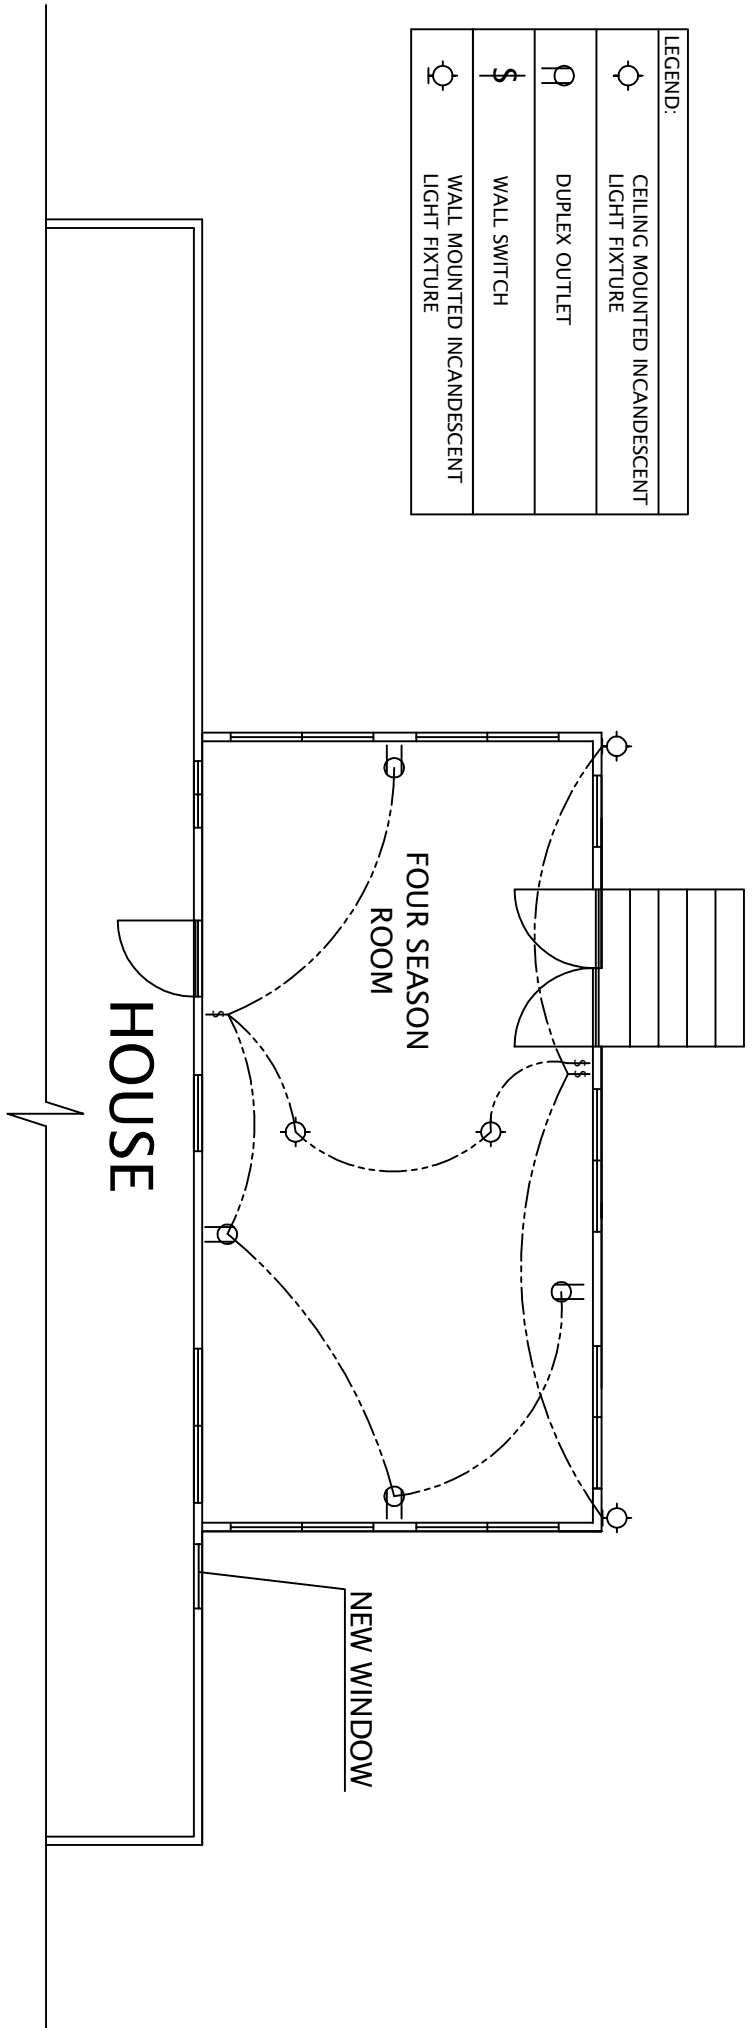

LEGEND:	
⊙	CEILING MOUNTED INCANDESCENT LIGHT FIXTURE
⊖	DUPLEX OUTLET
\$	WALL SWITCH
⊙	WALL MOUNTED INCANDESCENT LIGHT FIXTURE

UTILITY PLAN

NOT SCALE