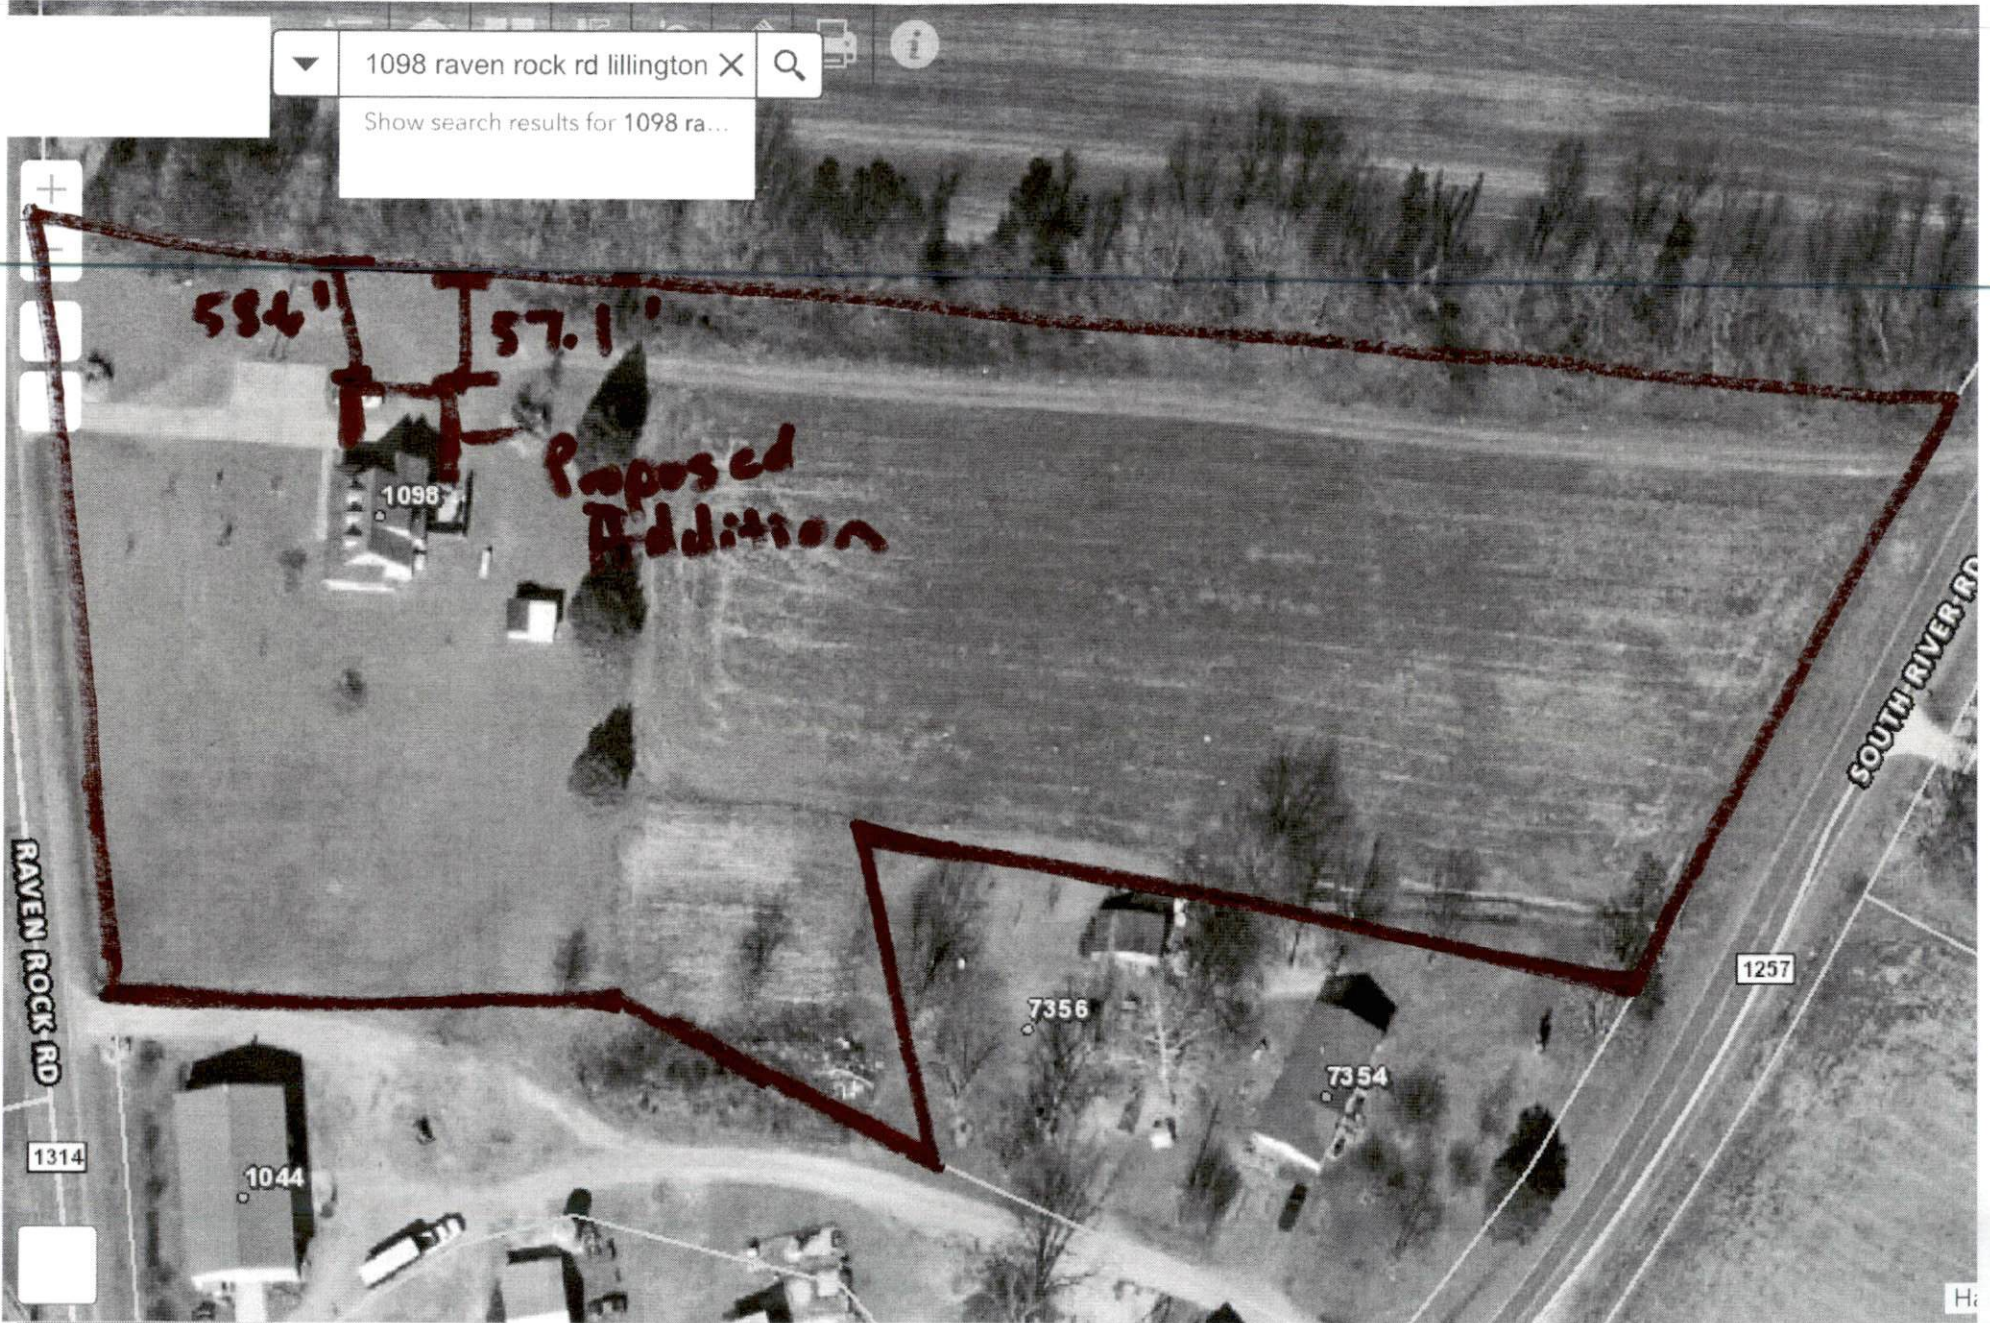

Site Map 1098 Raven Rock Rd Lillington NC 27546

**SITE PLAN APPROVAL**

DISTRICT RA30 USE 46x2a

#BEDROOMS 3 going to 4 + bedroom + carport

11-4-21 L.G.  
ZONING ADMINISTRATOR

M-L R M-A

1098 raven rock rd lillington X Q  
Show search results for 1098 ra...

0 50 100ft

-78.918855 35.433747 Degrees