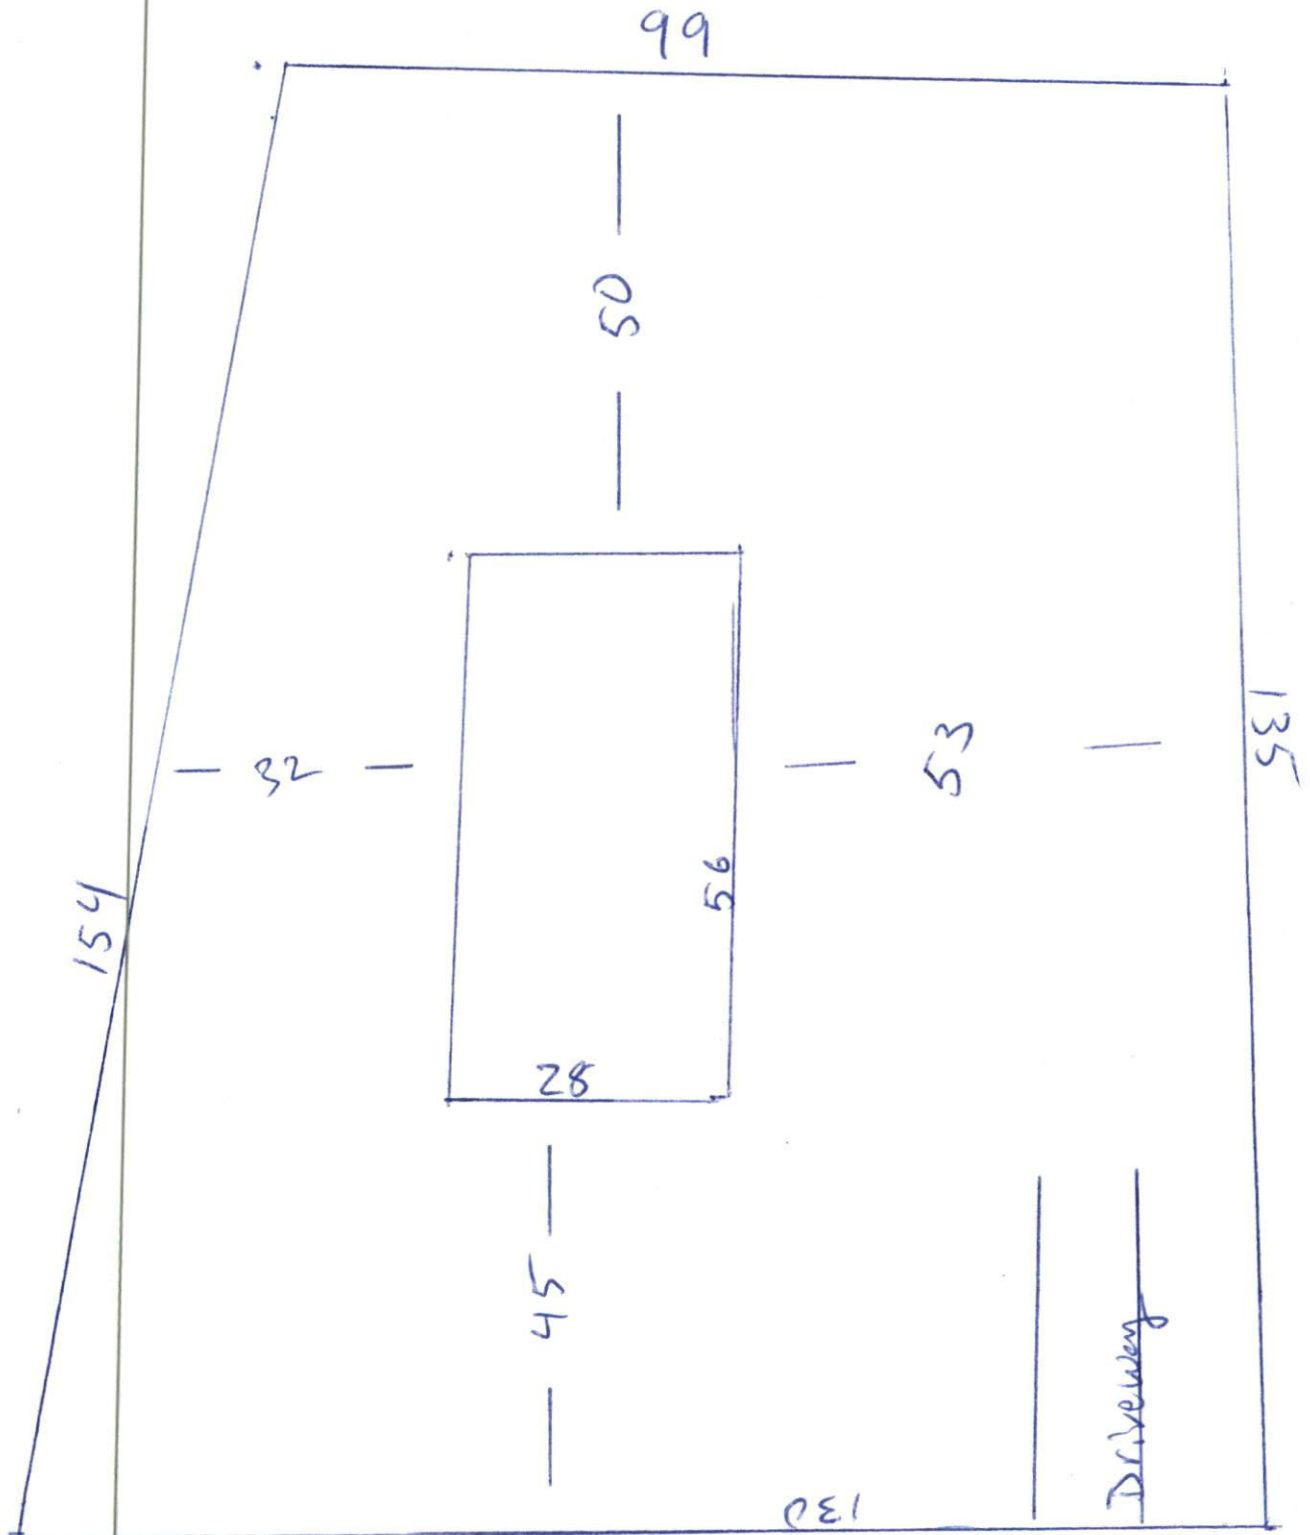

Phillip Evans
522 Deer View Dr
Sanford NC 28326

 1" = 10 ft (20 scale)
~~20~~ 10

Deer View DR