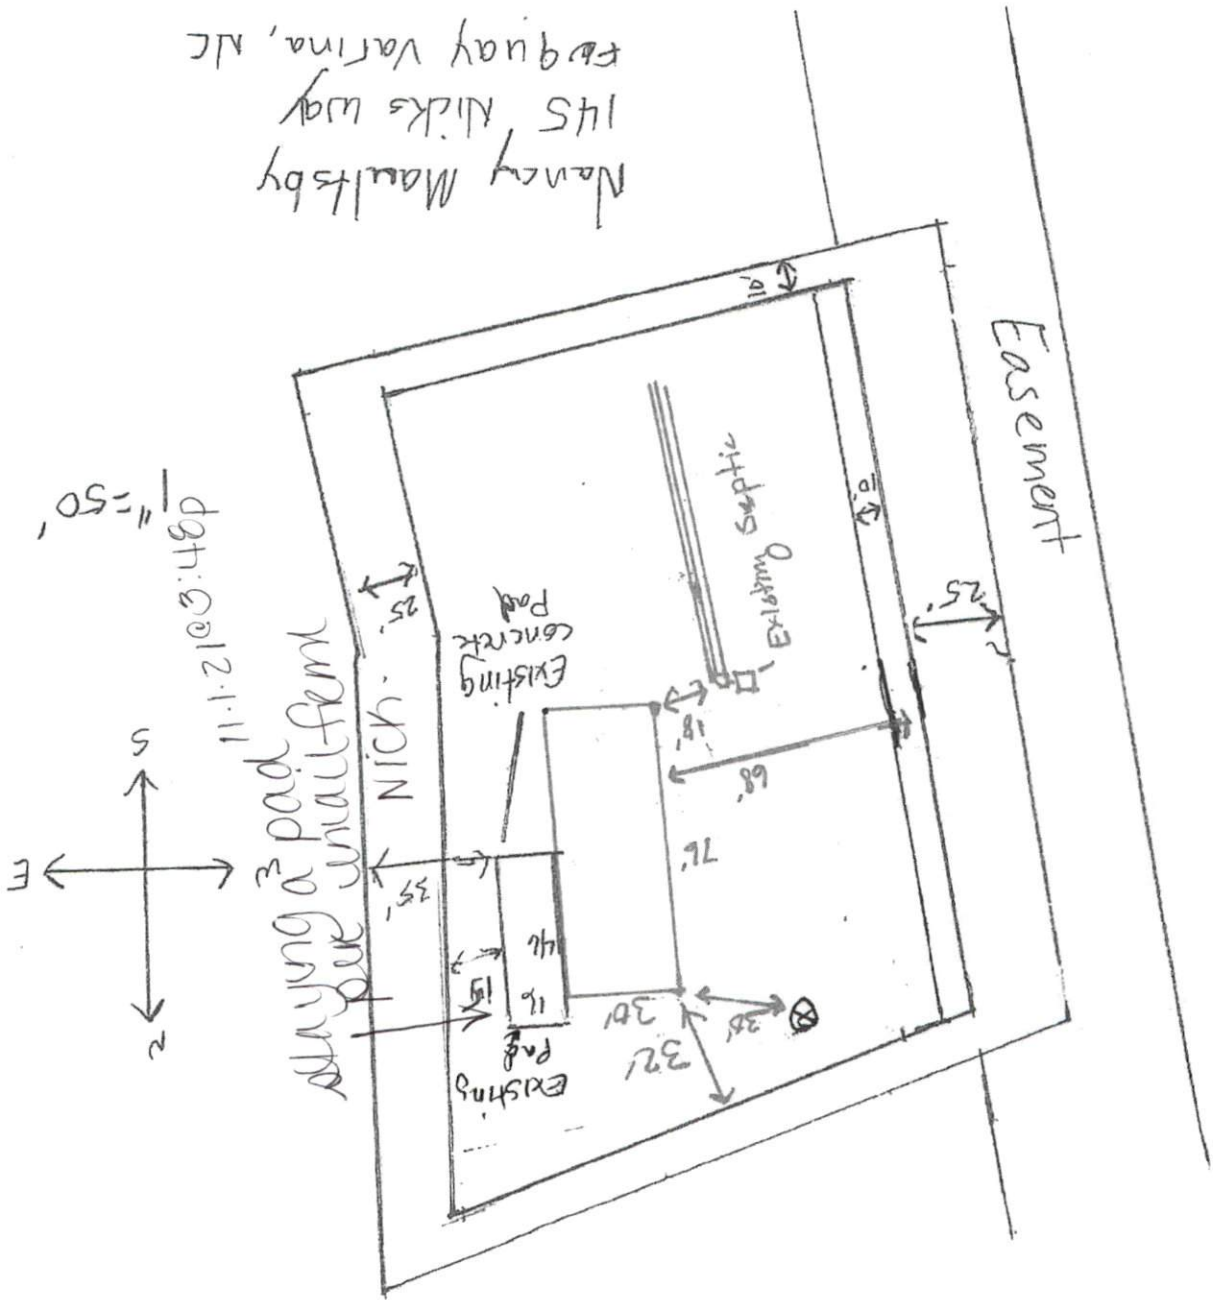

Nancy Maulsby
145 Nicks way
Ebony Virginia, NC

dgth:0012.11
1" = 50'

Adding a pad
over what from
NICK

Easement