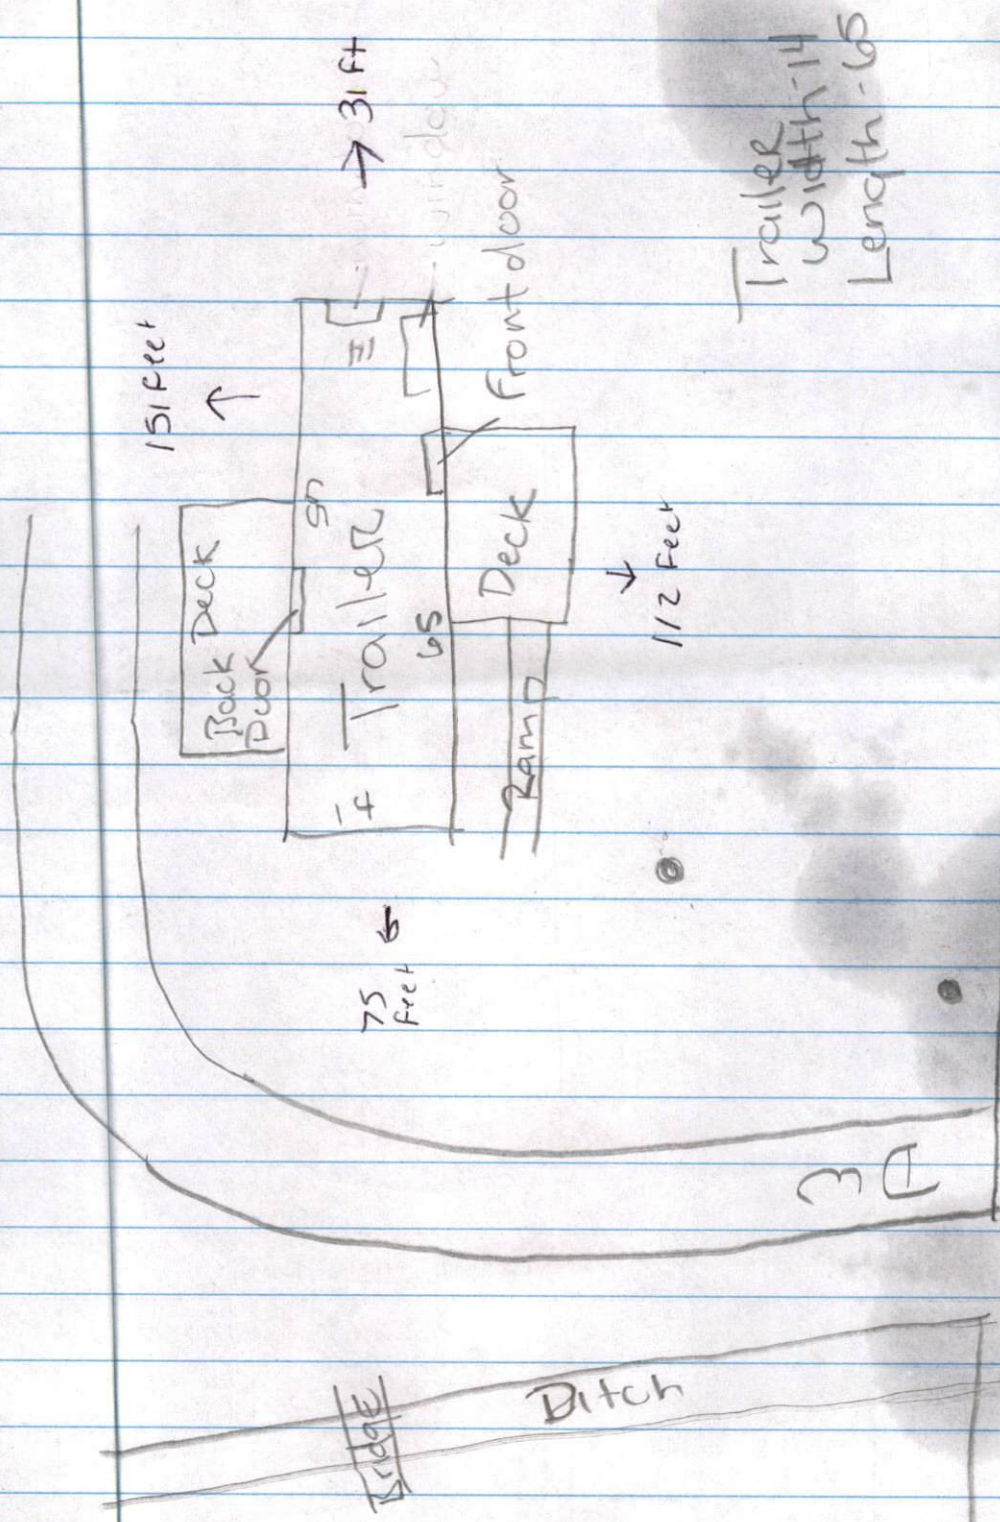

shed

Trailer
width - 14
Length - 65

Main Road