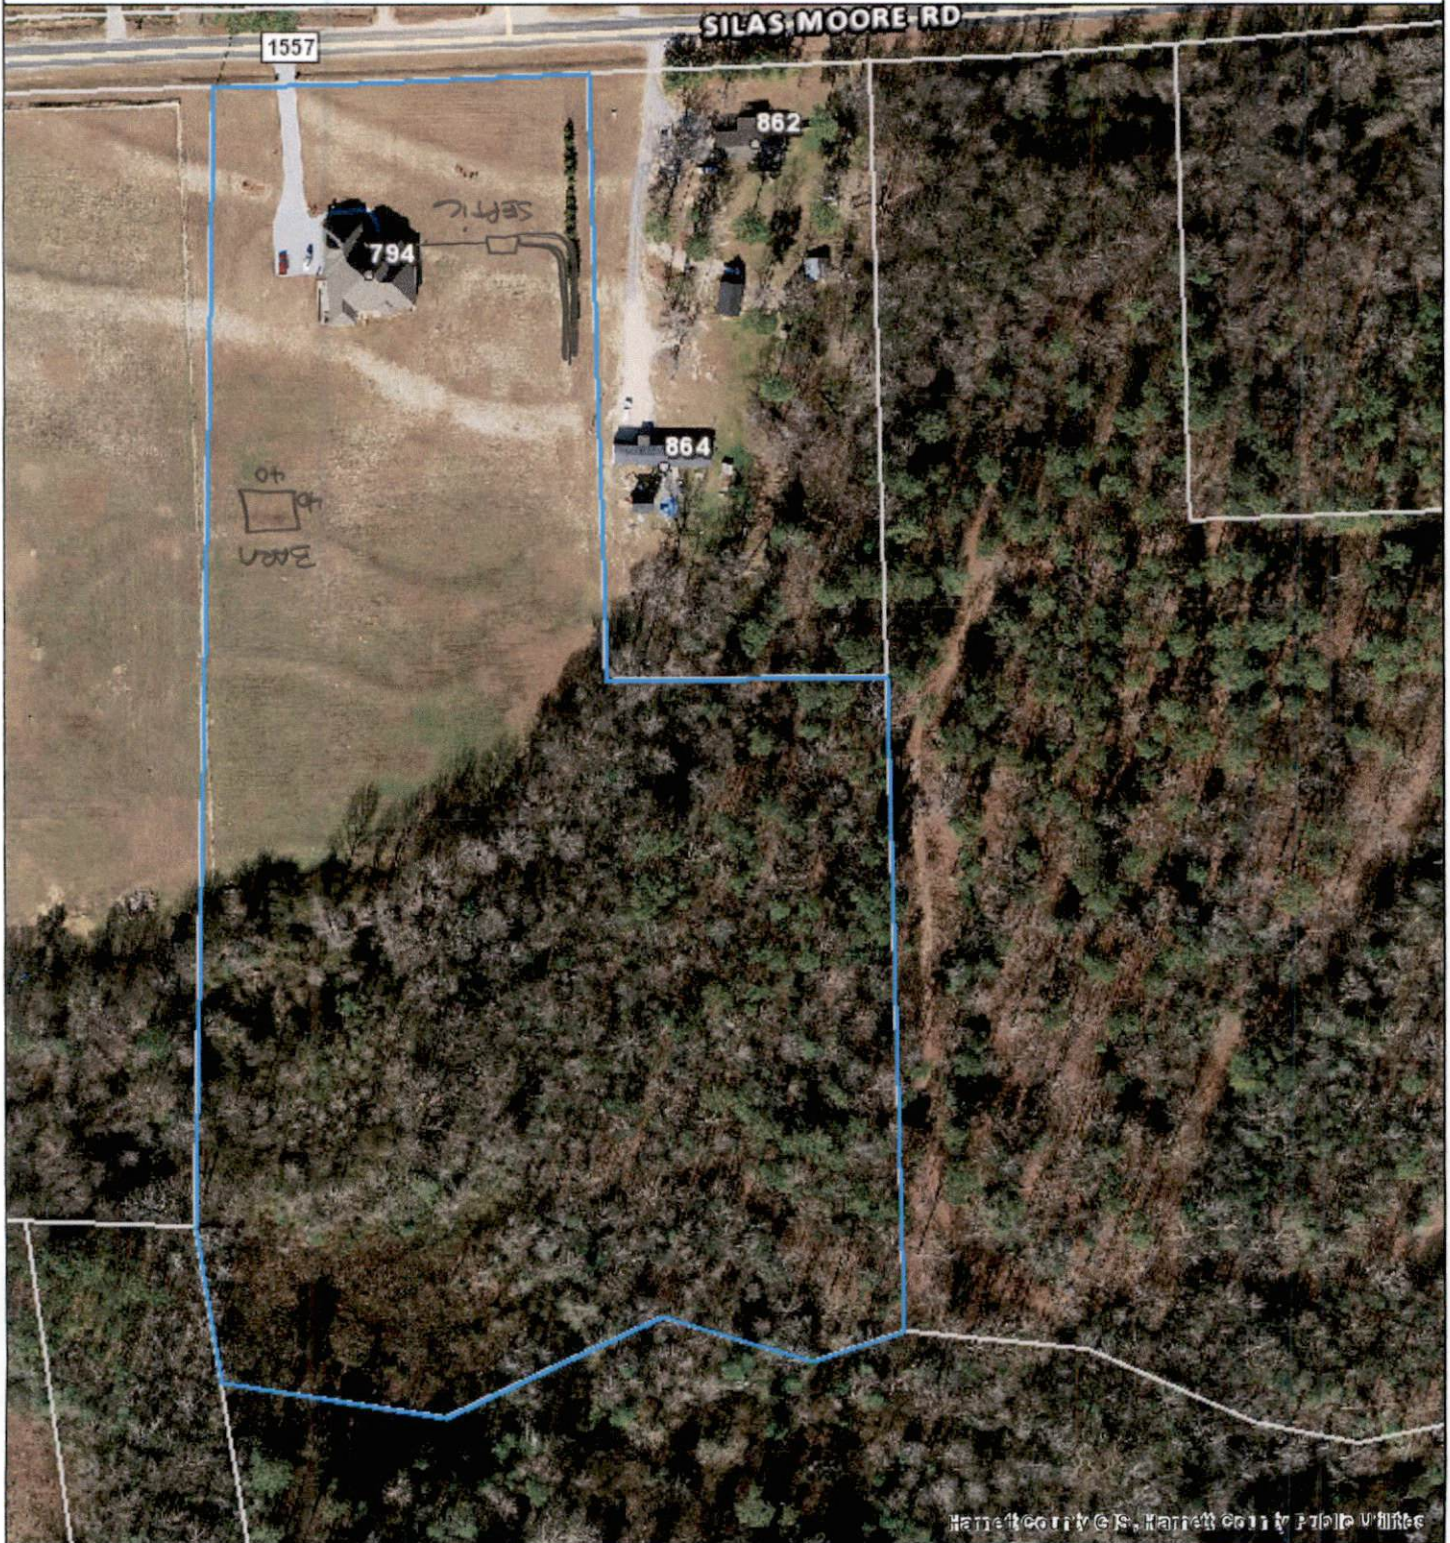

Harnett GIS

GIS/E-911 Addressing
October 24, 2021

1 inch = 188 feet

NOT FOR LEGAL USE

Harnett County GIS, Harnett County Public Utilities

LEGEND

- | | | | |
|-------------------------------|-------------------------|--------------|---------------|
| Recycle Center | Harnett County Boundary | NC | Parcels |
| Landfills | Address Numbers | US | CapeFearRiver |
| Surrounding County Boundaries | Airport | Roads | |
| Federal Property | MajorRoads | Mile_Markers | |
| City Limits | Interstate | Railroad | |