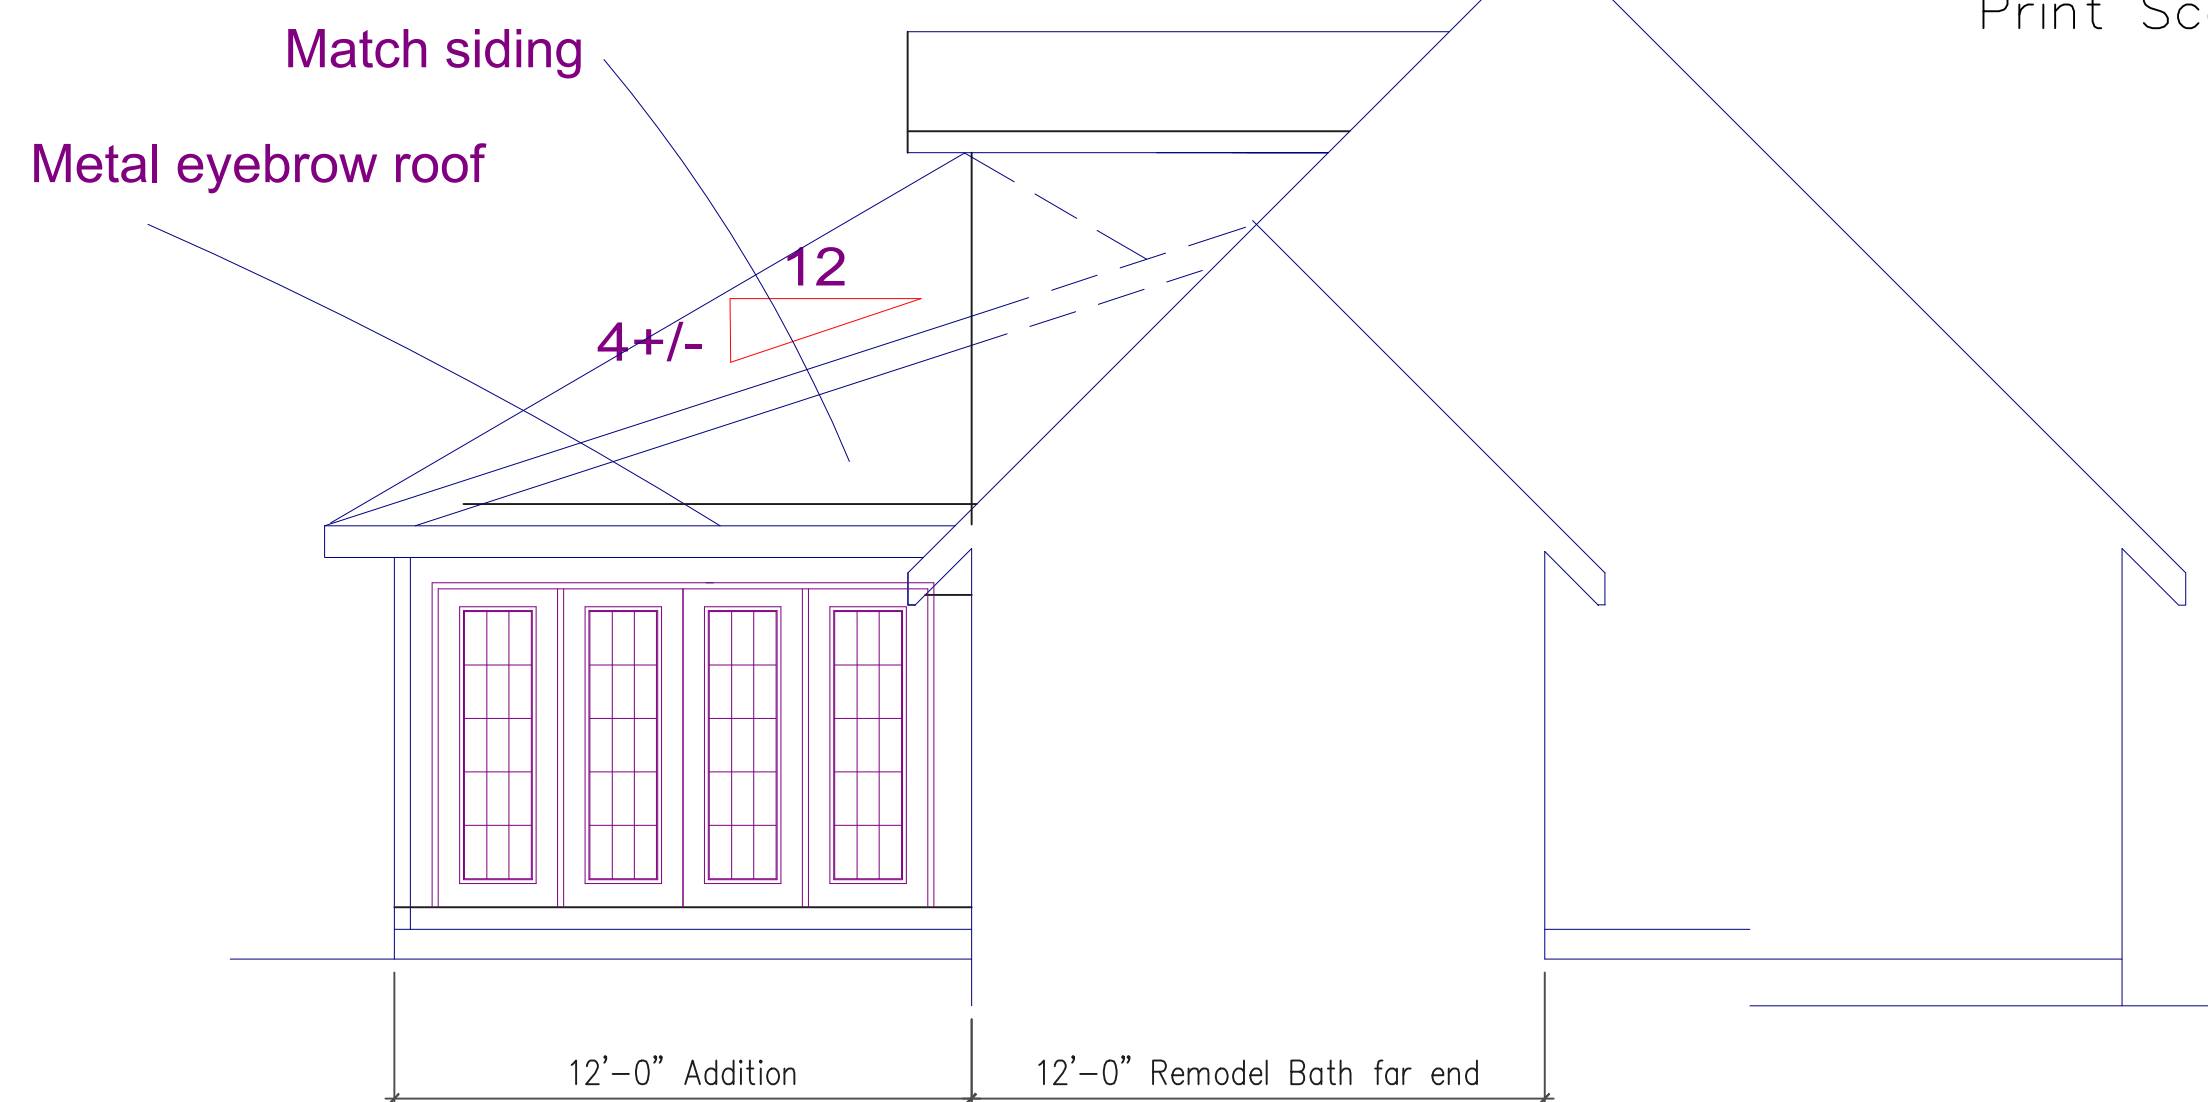

West Elevation

Print Scale: 1/4" = 1'-0"

South Elevation

Print Scale: 1/4" = 1'-0"

Bath Rework & Addition
 706 Vic Keith Rd.
 Sanford, NC 27332