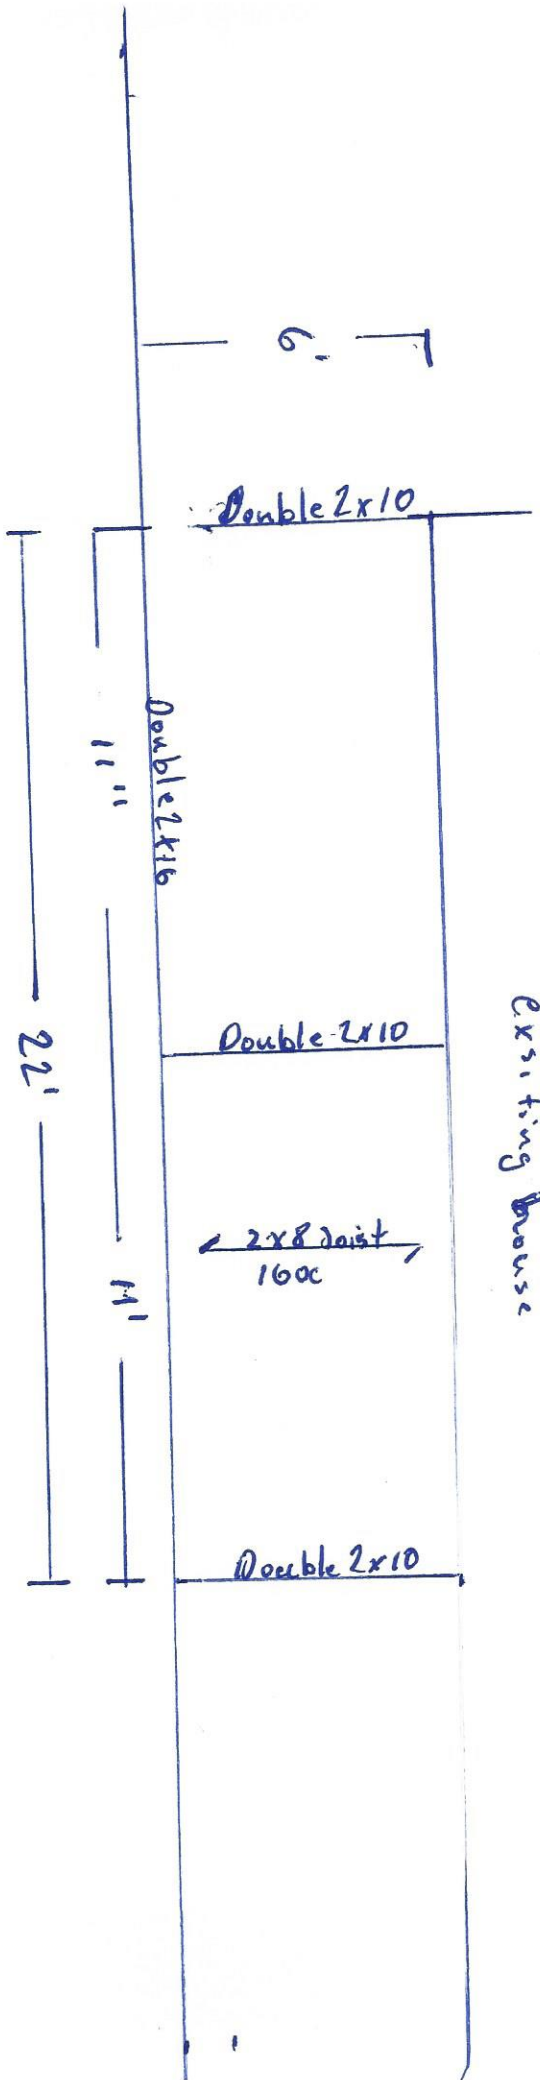

2188 Ebenezer Church Rd

2188 Edensor Church Rd Coats

Front Elevation

Existing Roof

1/4" = 1'
A. V.

Floor Plan
Existing House

2188 Ebenezer Church Rd Coats

1/4 = 1'
Chen