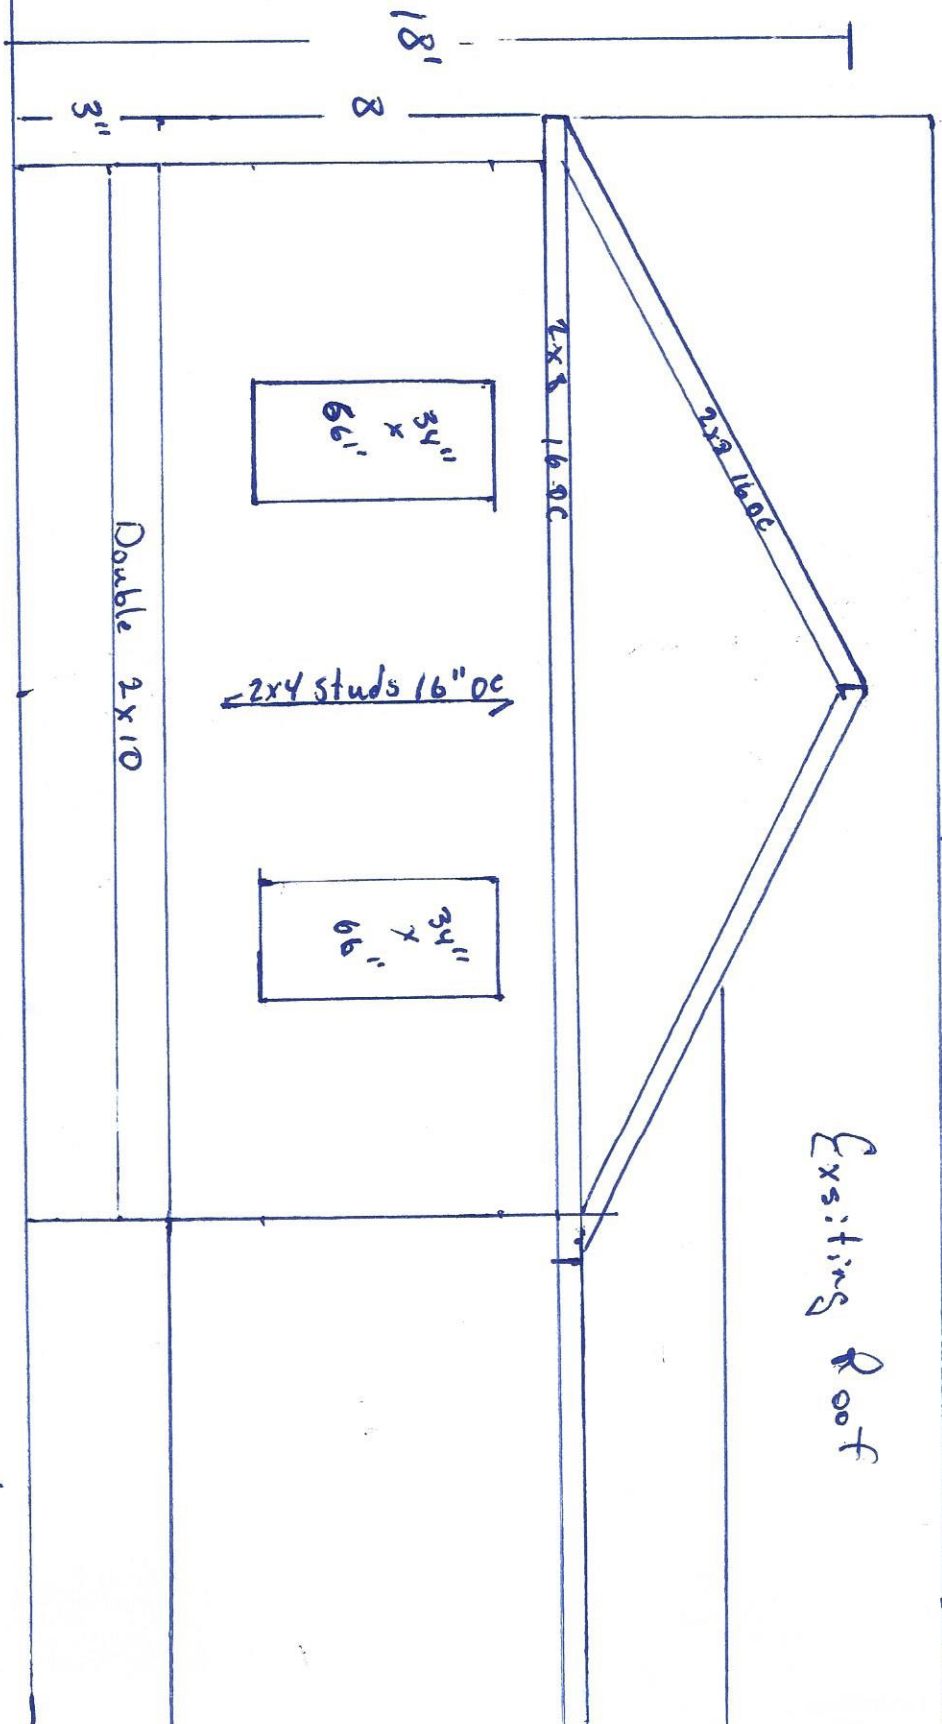

2188 Ebenezer Church Rd

2188 Edensor Church Rd Coats

Front Elevation

Existing Roof

1/4" = 1'
A. V.

Floor Plan
Existing House

2188 Ebenezer Church Rd Coats

1/4 = 1'
Chen