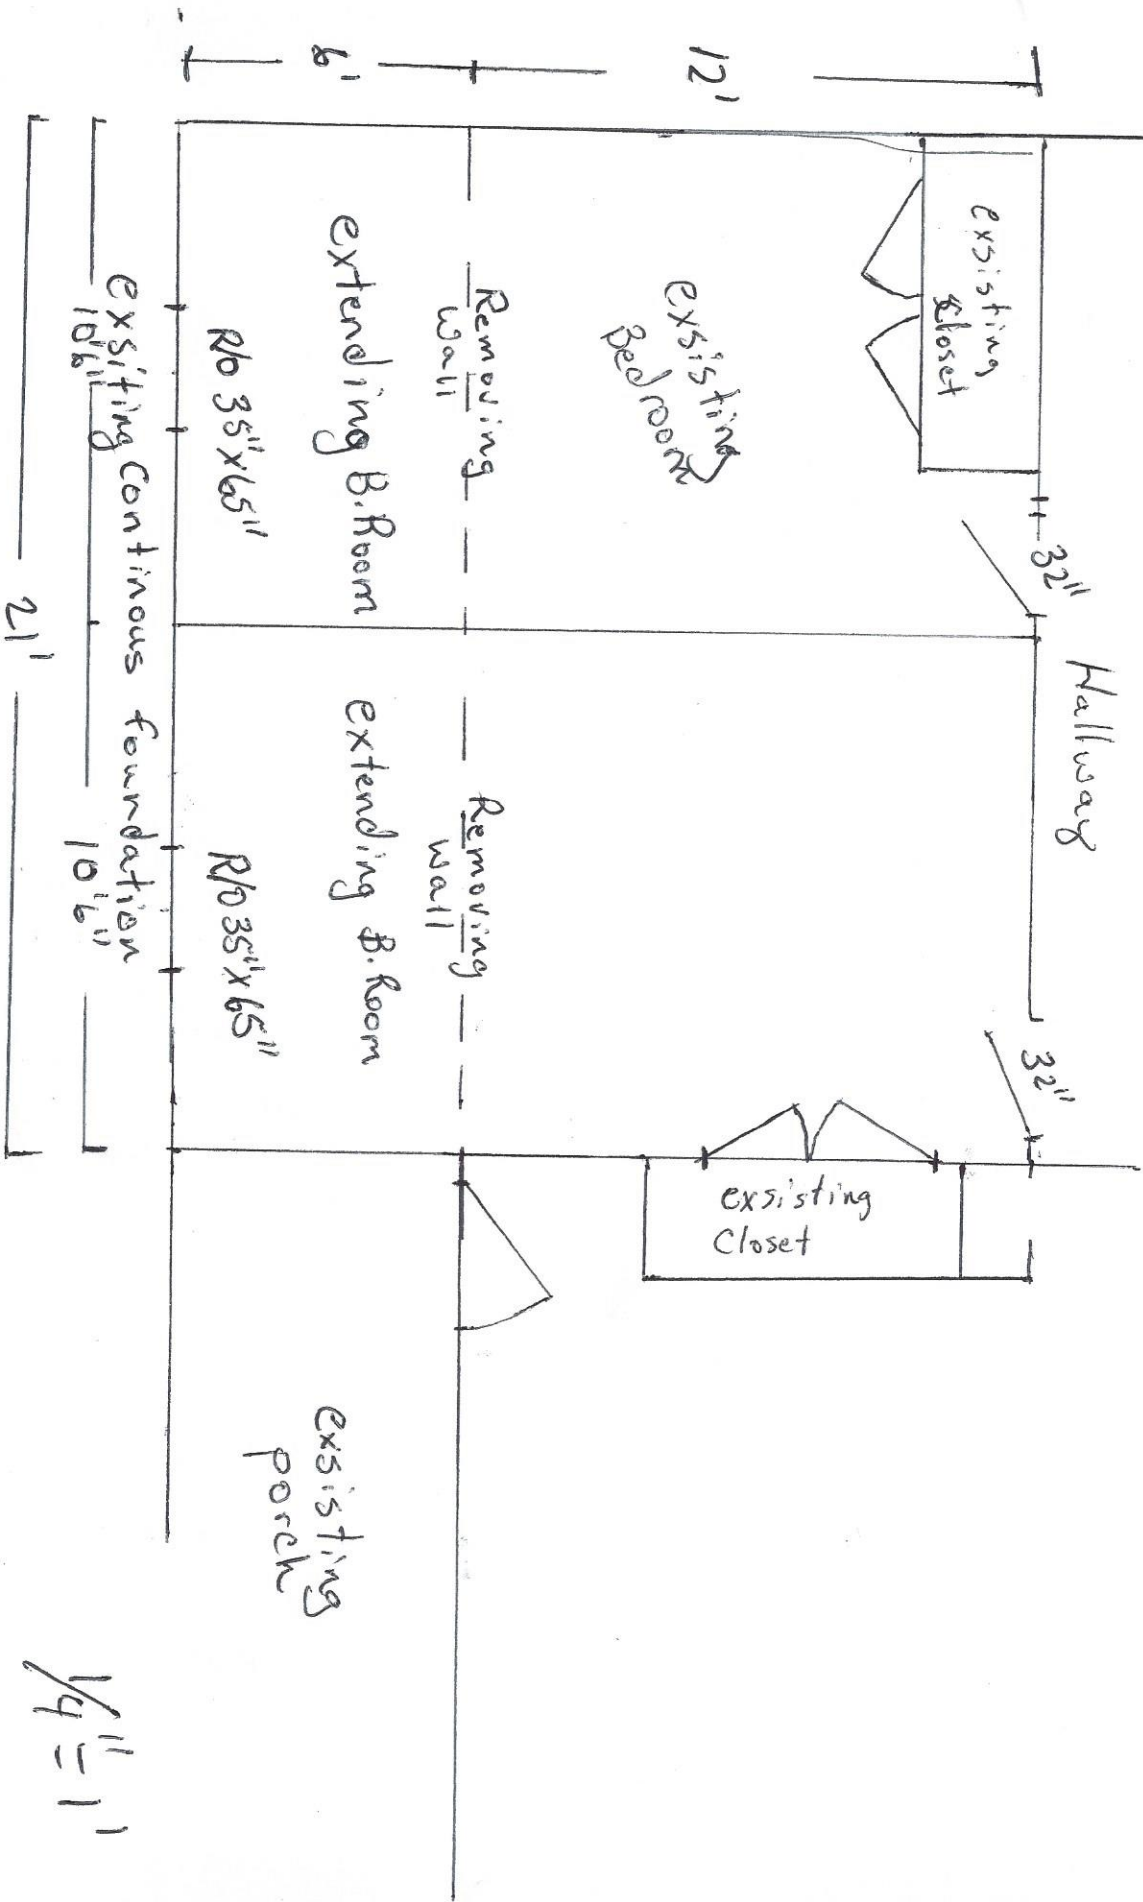

2188 Ebenezer Church Rd

2188 Edensor Church Rd Coats

Front Elevation

Existing Roof

1/4" = 1'
A. V.

Floor Plan
Existing House

2188 Ebenezer Church Rd Coats

1/4 = 1'
Chen