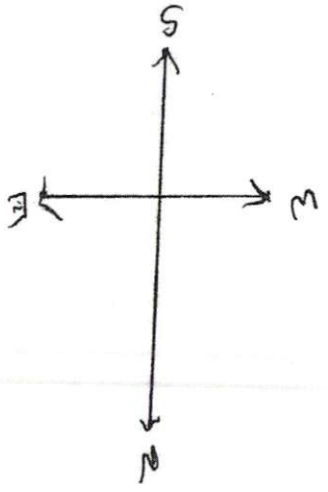

1" = 50 ft

Pin# 0430-05-3463  
 RA-30  
 Singlewide Replacement

130 Nancy Lane  
 Lillington, NC 27504