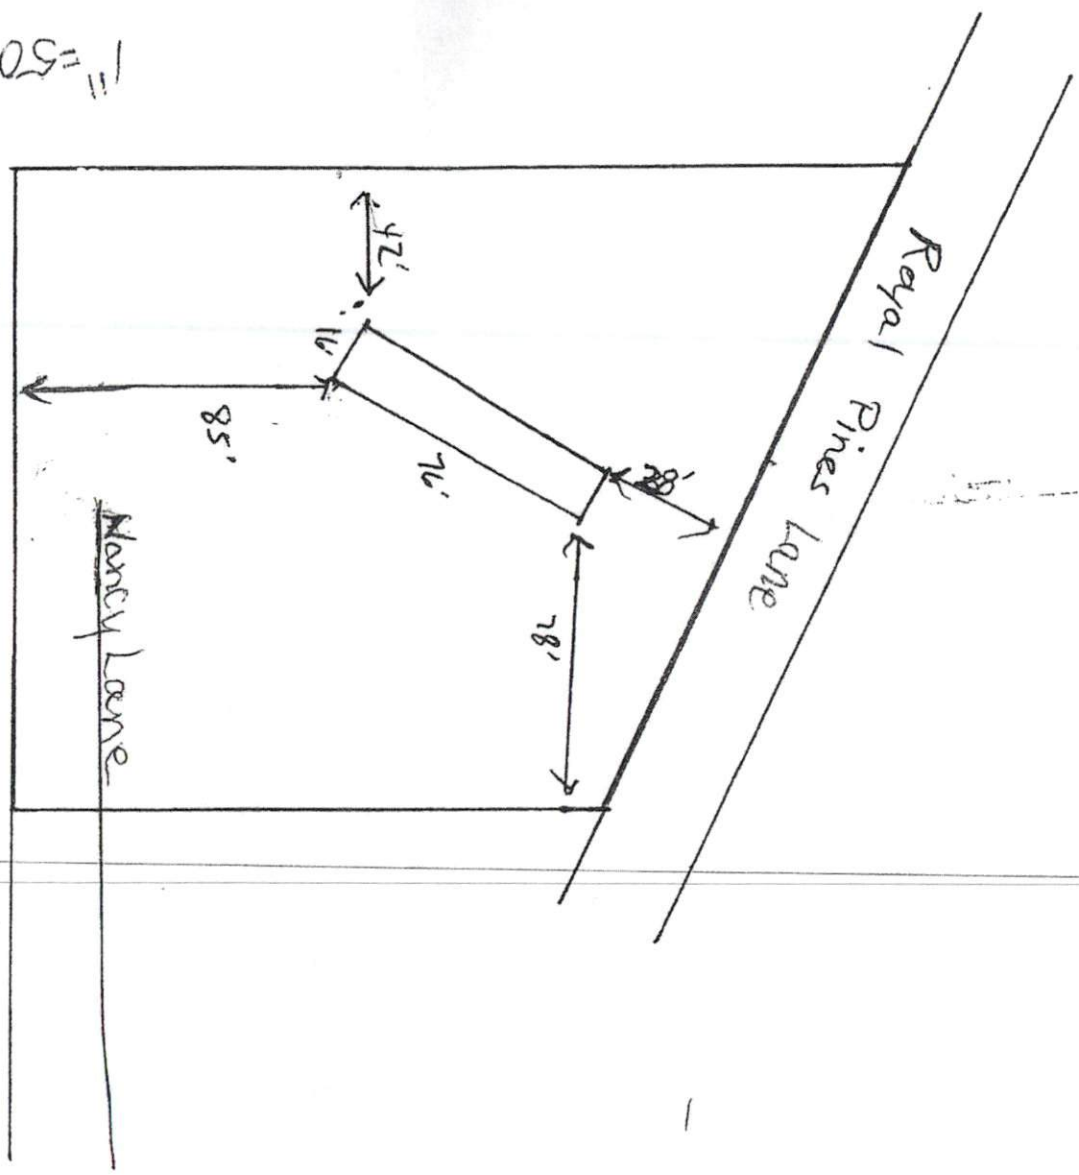

1" = 50 ft

Pin# 0430-05-3463  
 RA-30  
 Singlewide Replacement

130 Nancy Lane  
 Lillington, NC 27504