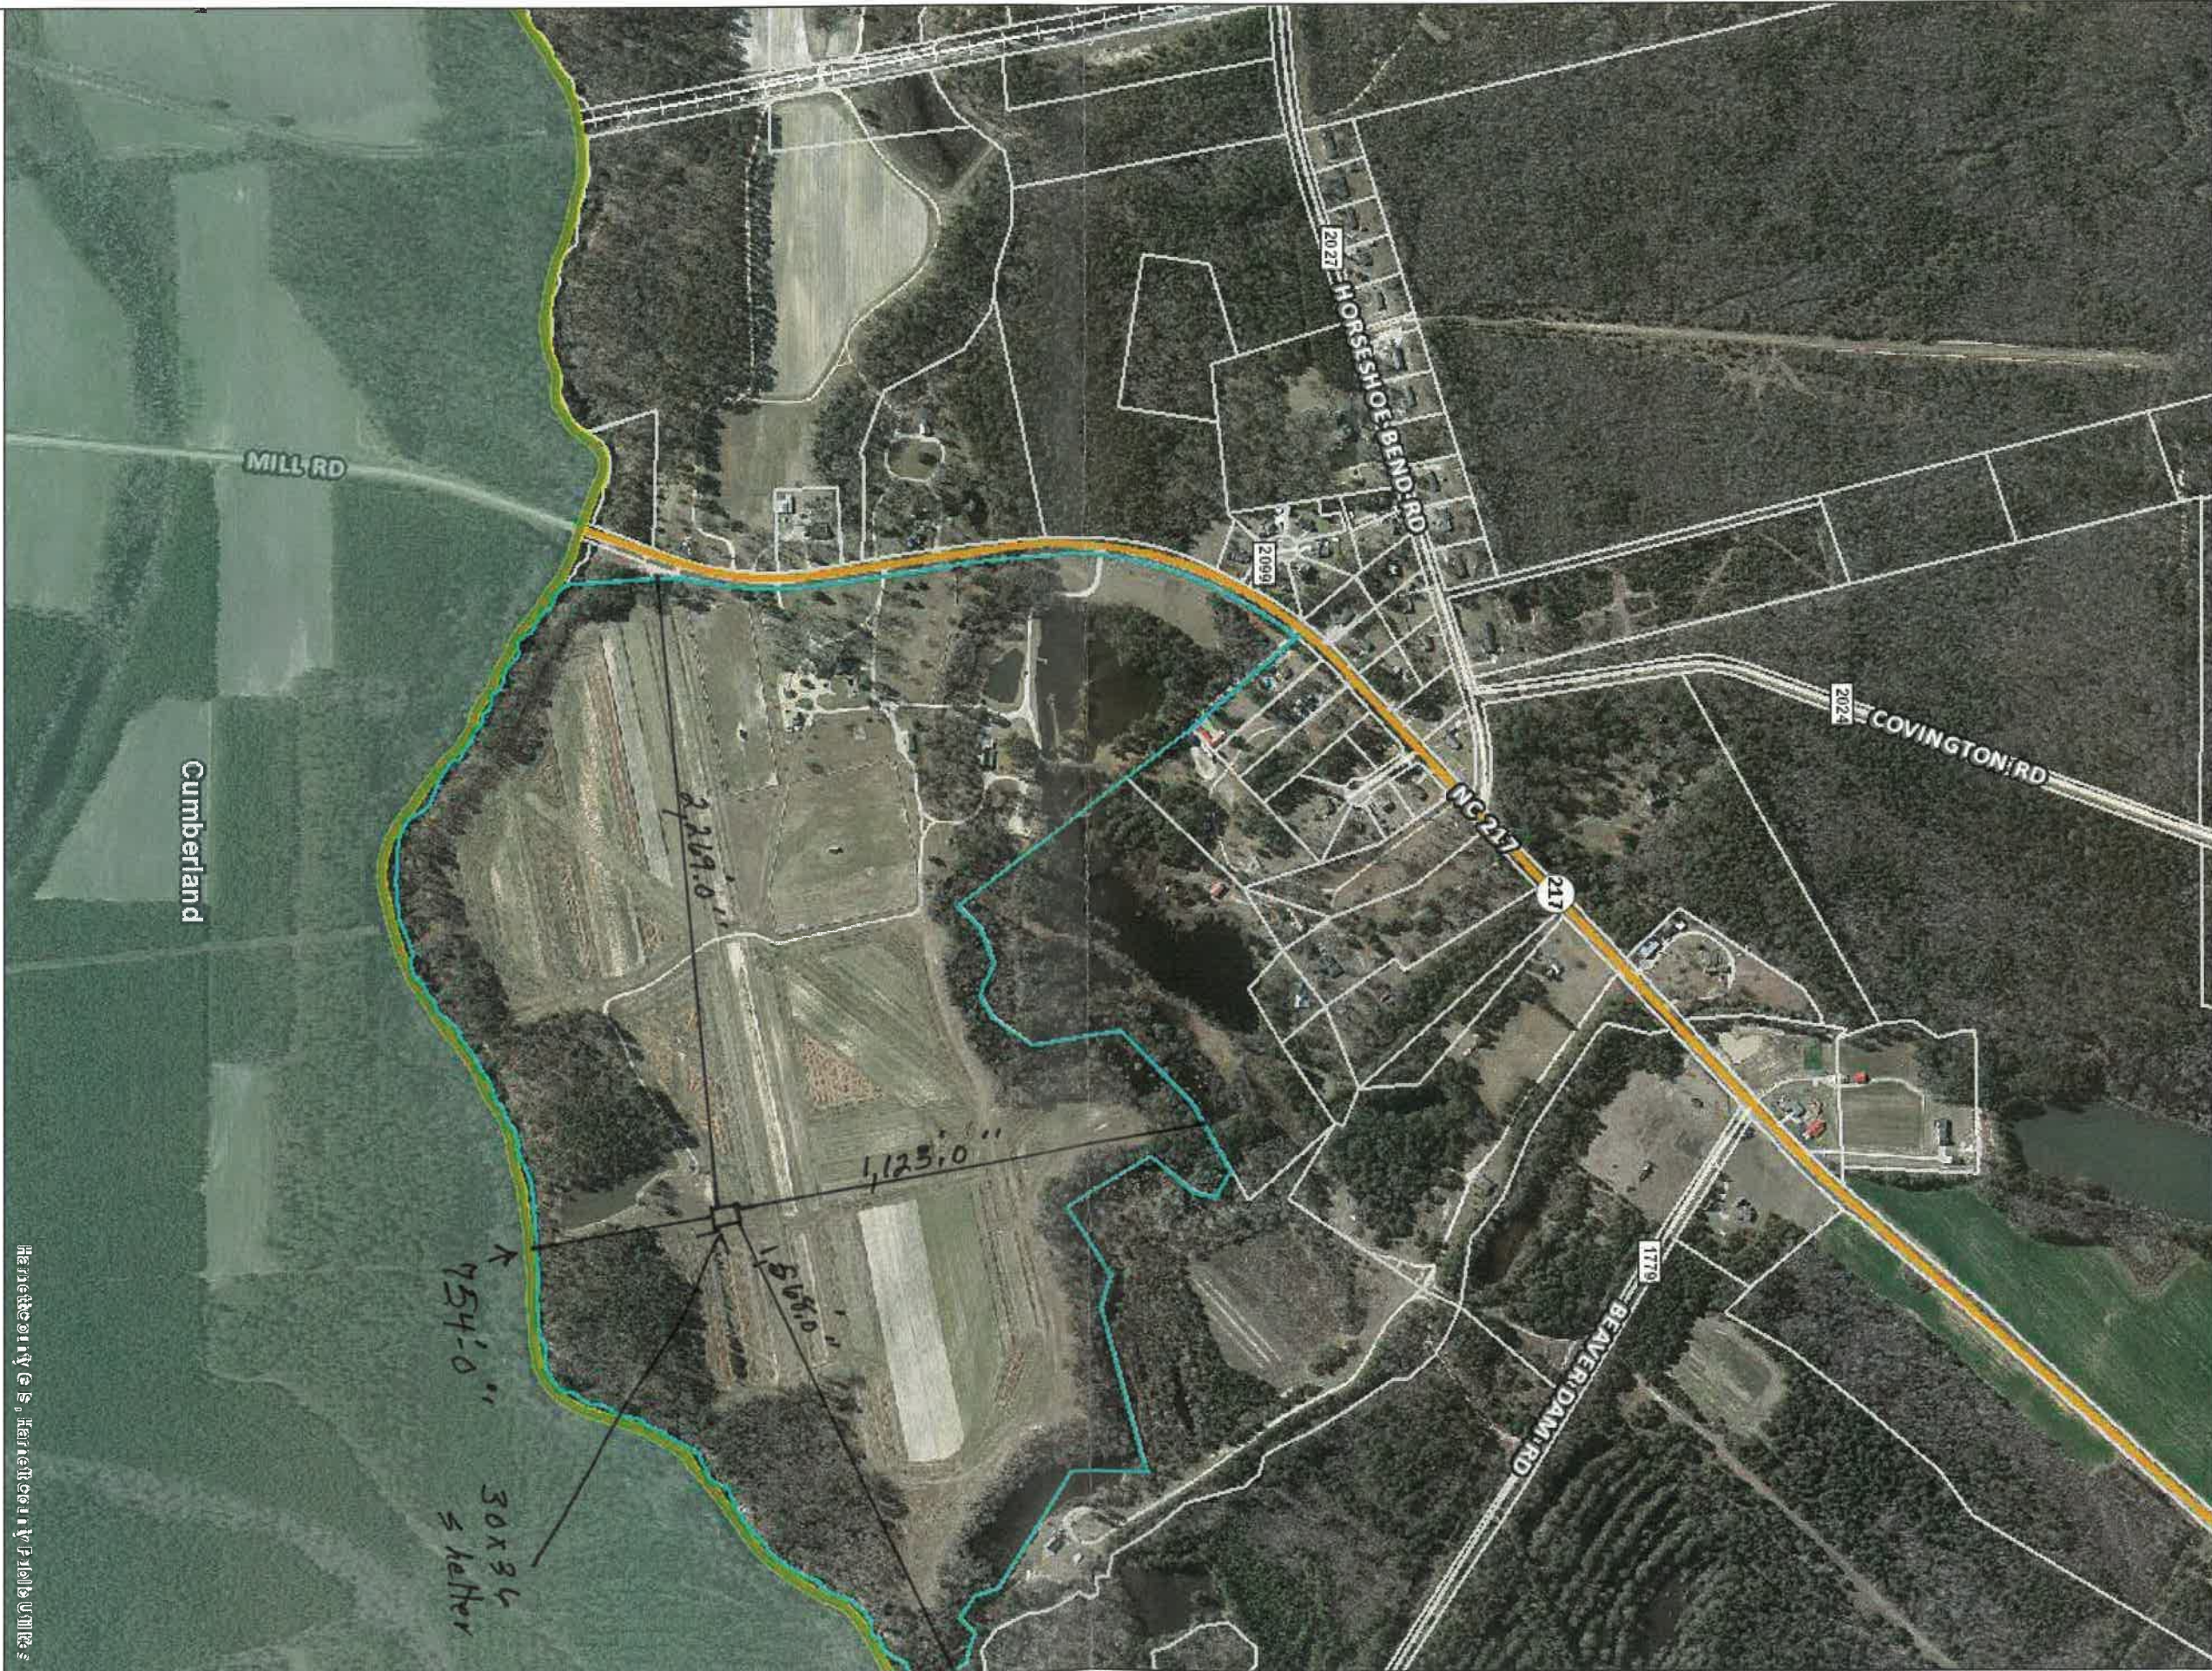

Dead book + page 1096: 0793
Wellons Robert P + Wellons Sq Lot C

Harnett GIS

Pin - 0575-81.9795.000
PID 120575 0022

GIS E-911 Addressing
September 1, 2021

LEGEND

- Recycle Center
- Landfills
- Surrounding County Boundaries
- Federal Property
- City Limits
- Harnett County Boundary
- Airport
- Major Roads
- Interstate
- NC
- US
- Roads
- Mile_Markers
- Railroad
- Parcels
- Cape Fear River

Shelter 6445
Highway 217
Kinder, N.E. 28356

The Harnett County GIS Department