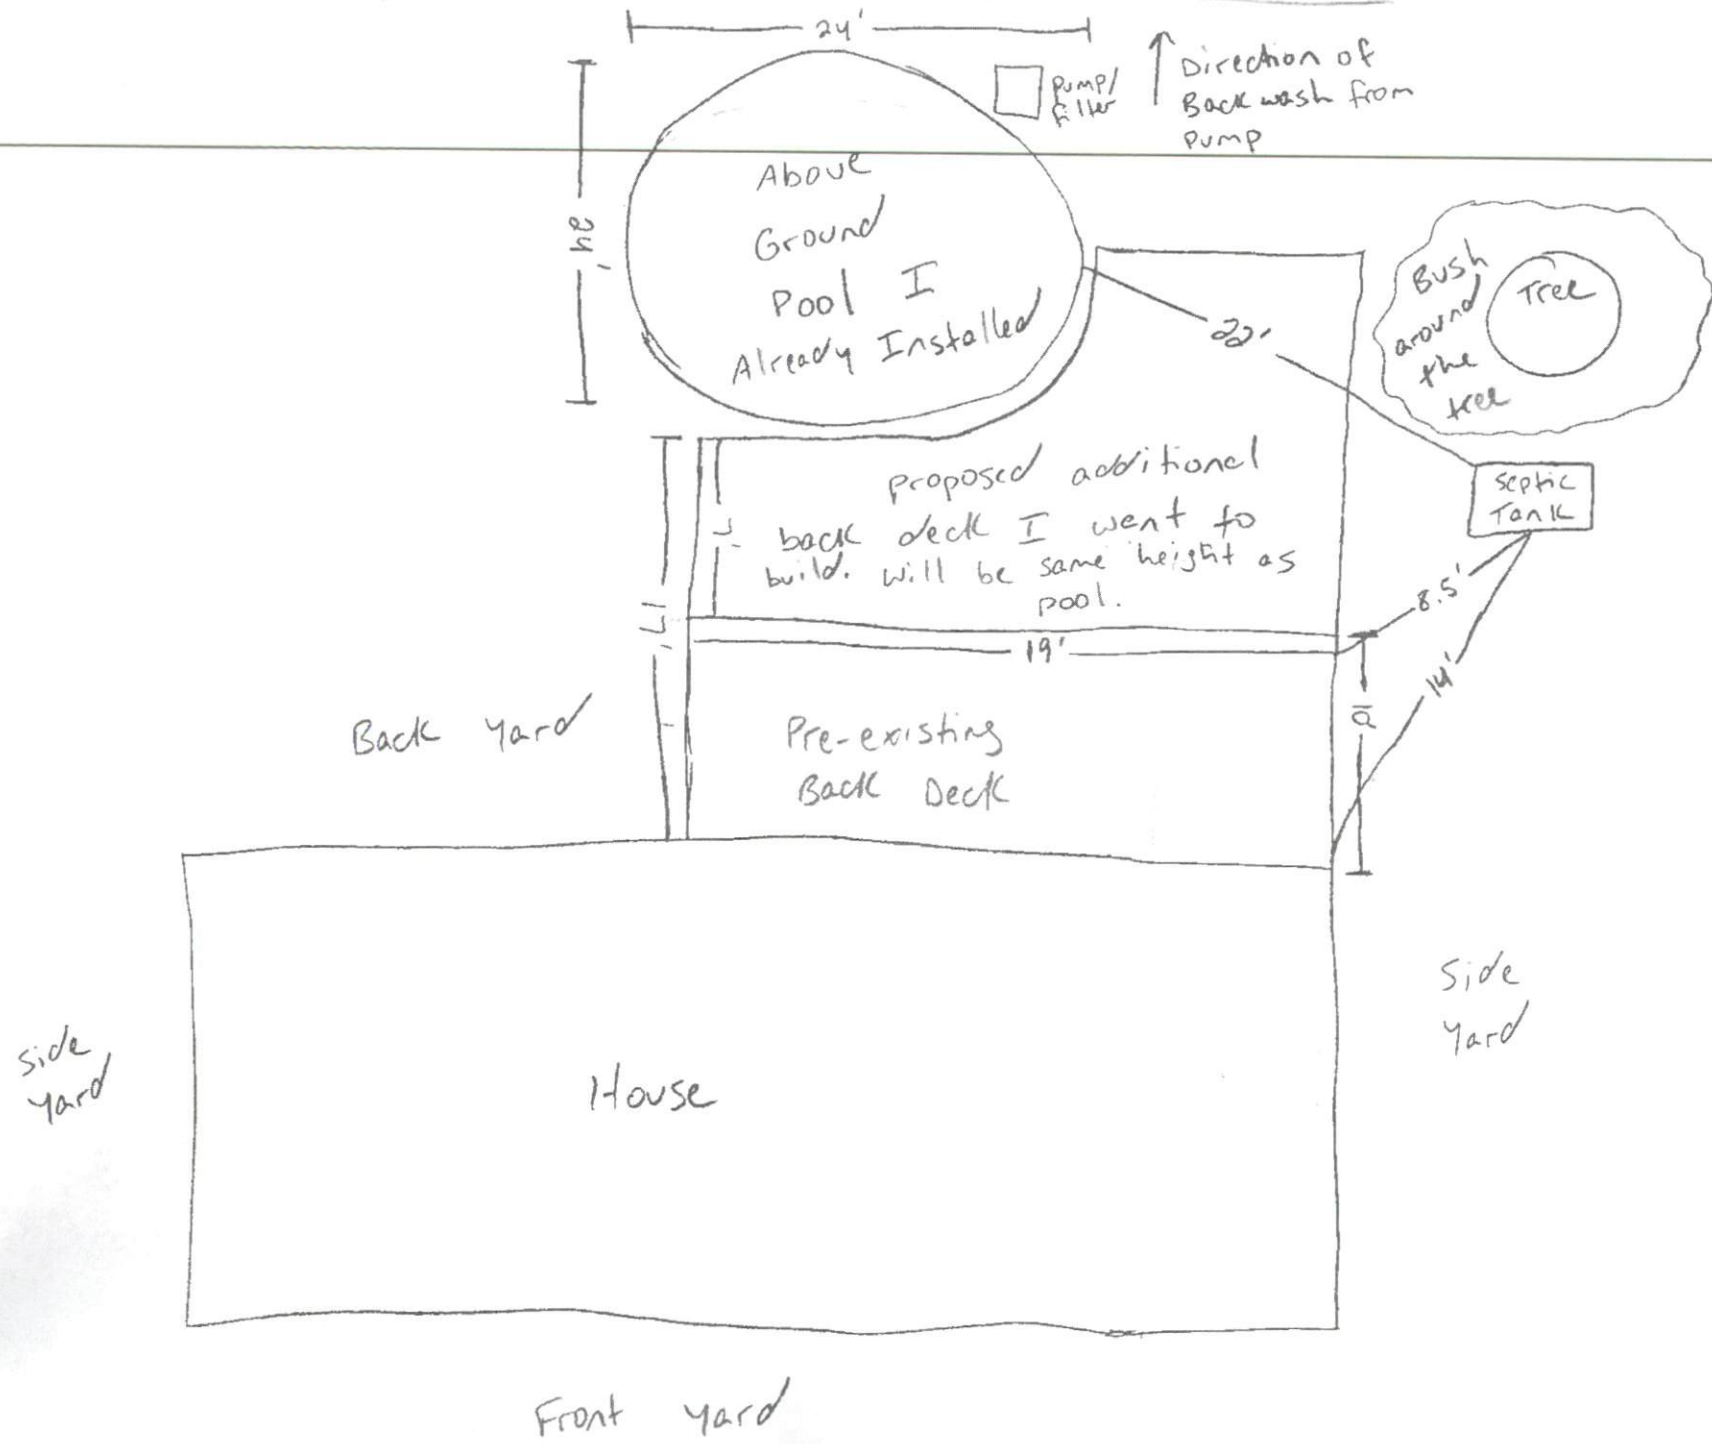

Open Field that is also my Property

Site Plan
215 Highmeadow Drive
Cameron, NC 28326 (2.5 Acres)