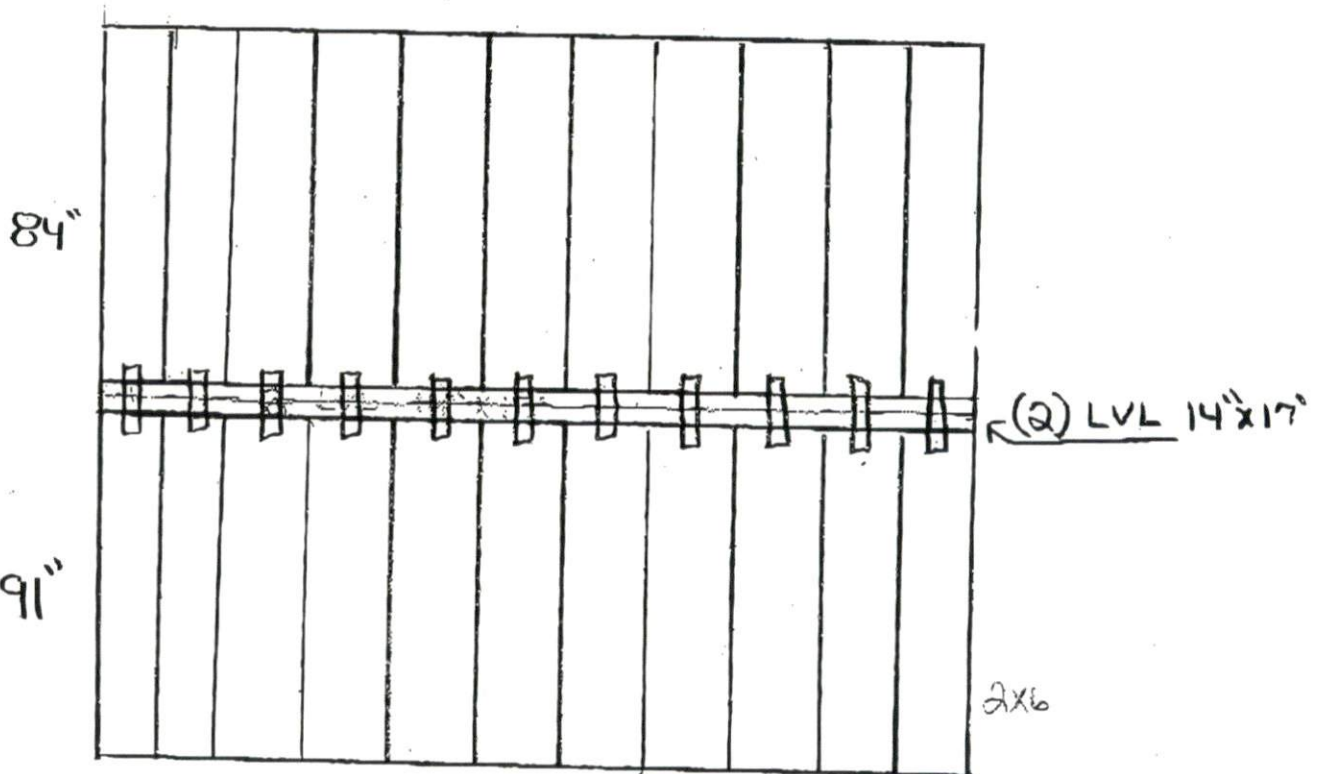

- \* (2) 14"x17" LVL Bolted together
- \* 84" Ceiling joist on 16" center (2x6)
- \* 16" Rafters on 16" center (2x6)