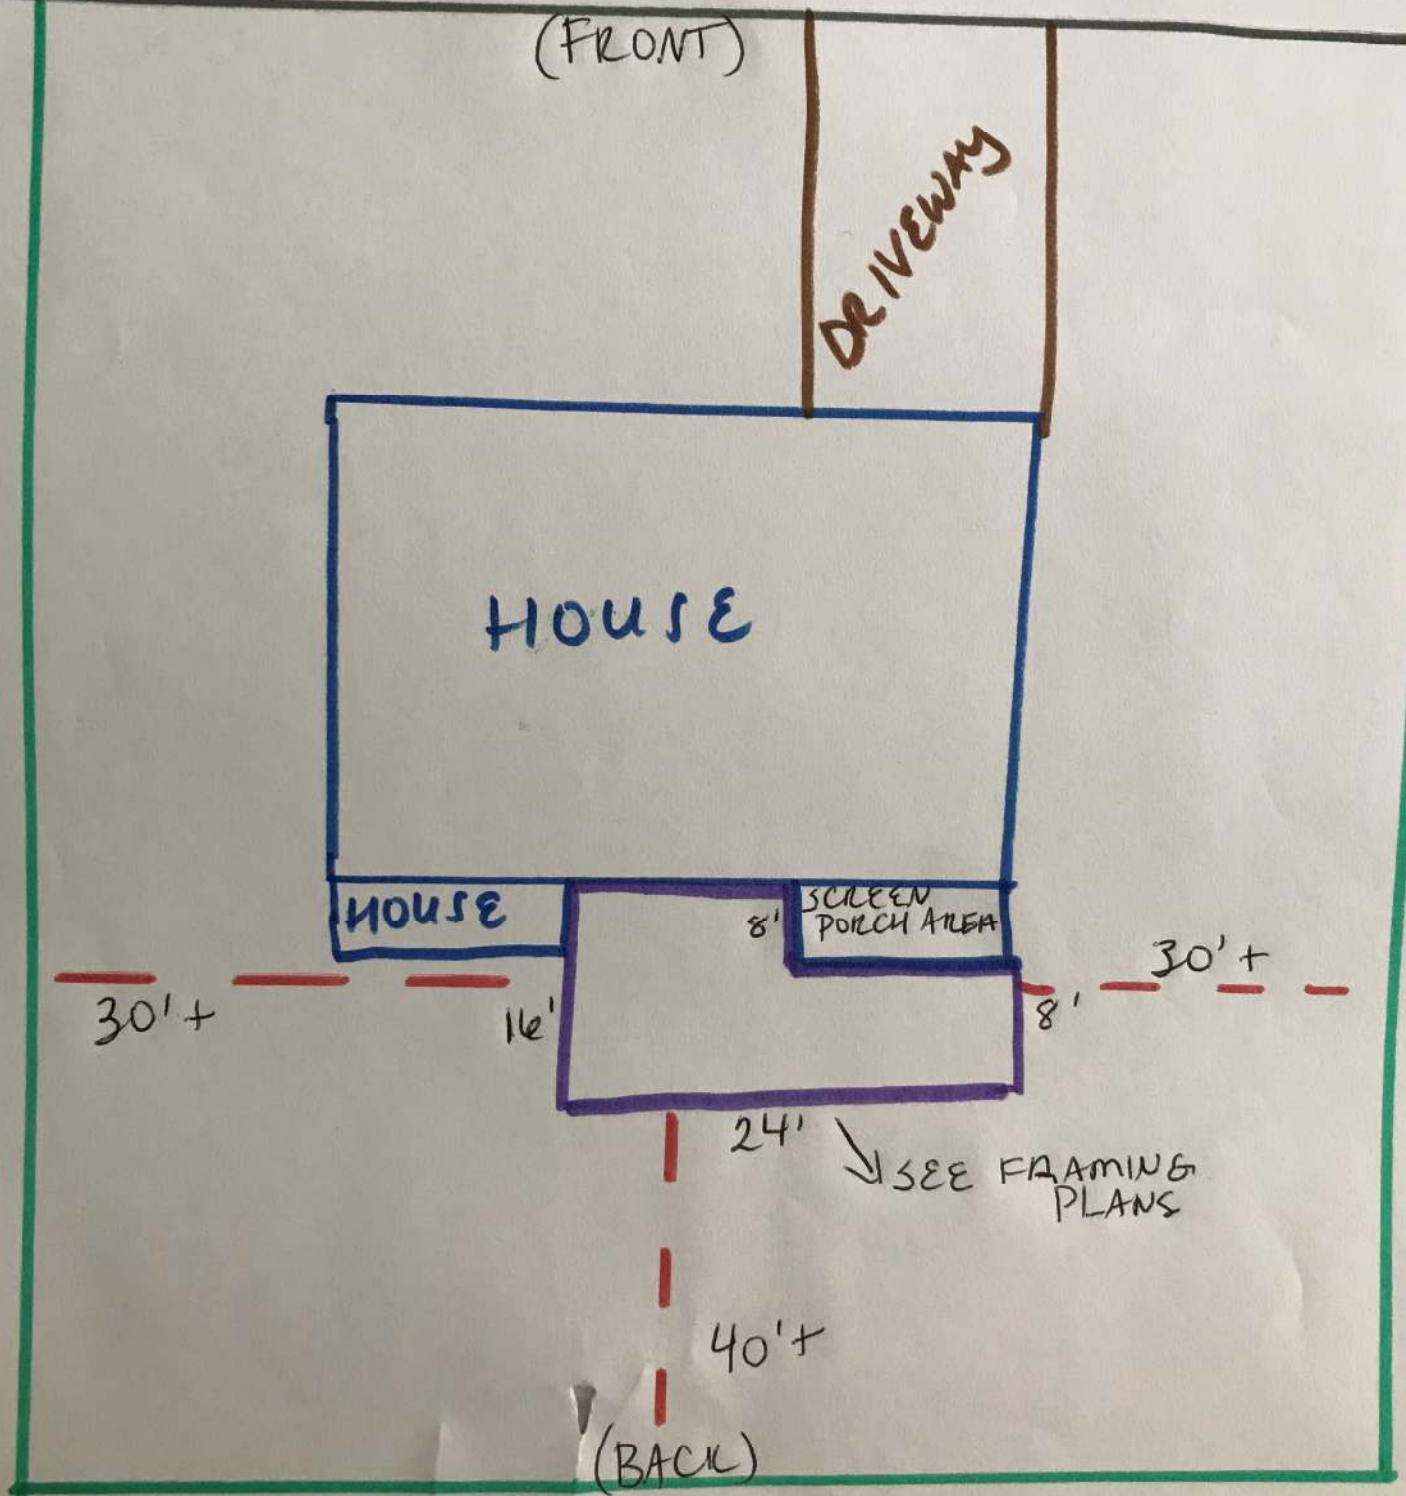

Frances King  
96 Hopeland Drive  
Lillington NC 27544

Lot 291 Oakmont  
Phase 2  
PIN # 0507-43-6574.000

KW Quality Trades Inc.