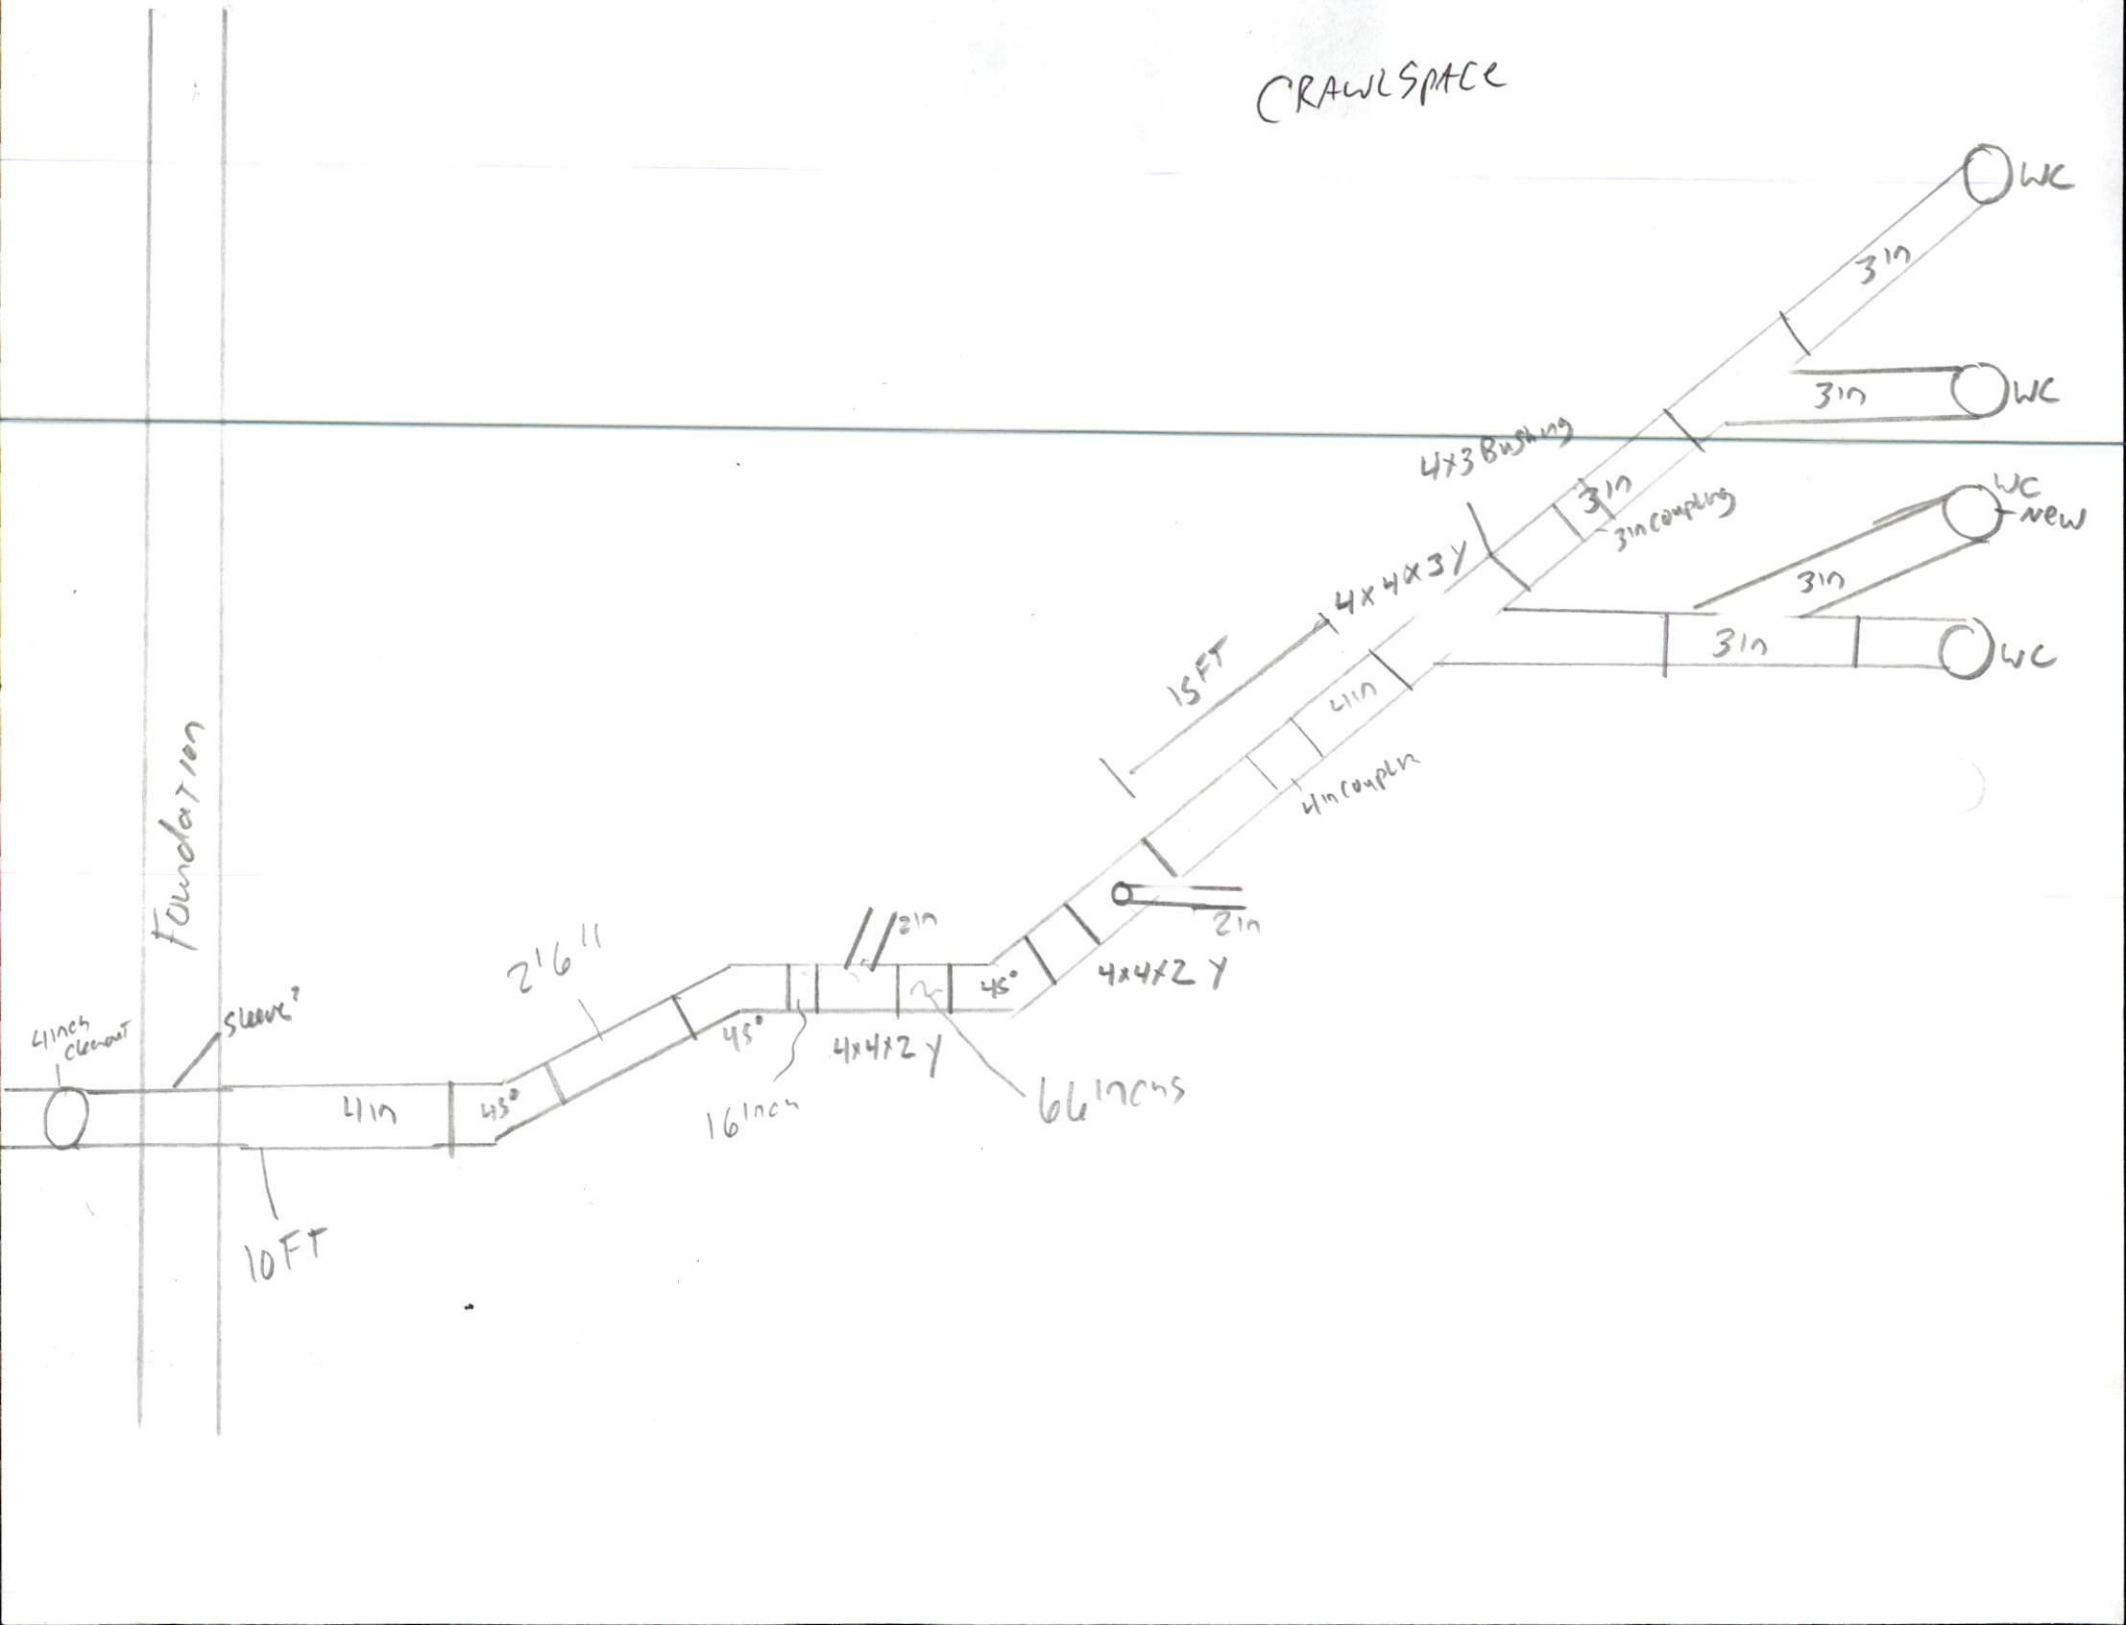

CRAWLSPACE

Foundation

4 inch clearance

sleeve?

10 FT

4 in

2' 6"

16 inch

4x4x2 Y

66 inches

4x4x2 Y

15 FT

4 in coupling

4x4x3 Y

4x3 Bushing

3 in coupling

3 in

3 in

WC

WC new

WC

WC