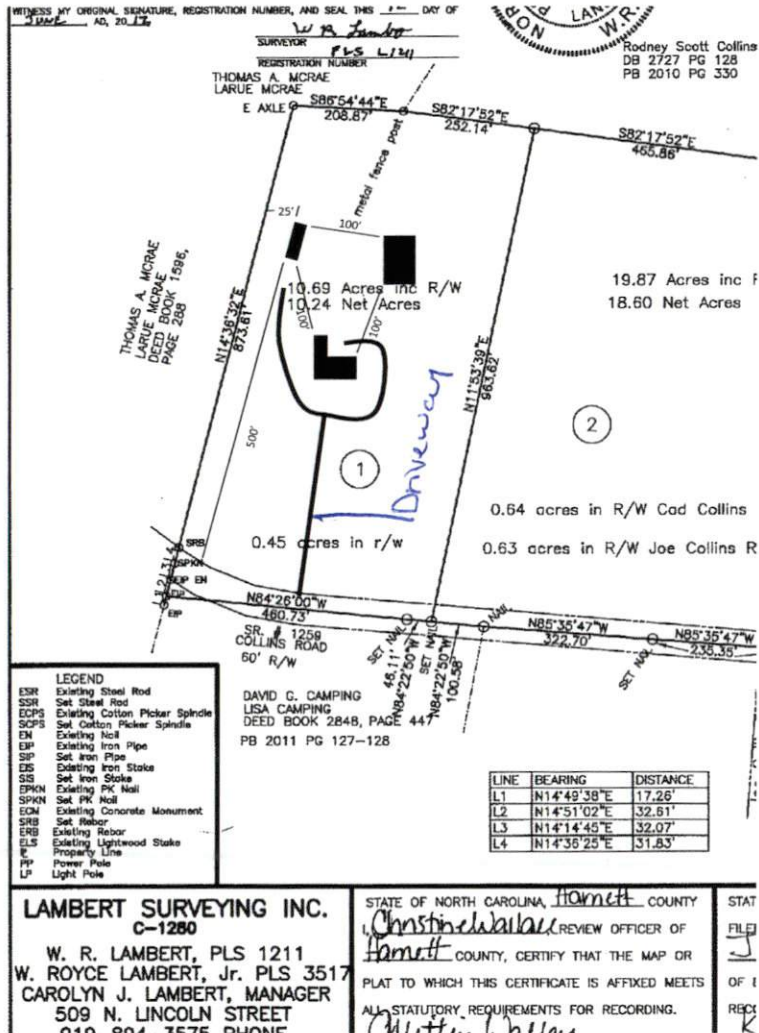

THOMPSON: JOE COLLINS RD

MAP

KEY

14' Singlewide Mobile Home w/ 6' x 12' Deck
 66' 3 bedroom

47'4" Future 3bed room
 7' 27'4" Single Family Home w/ 7' x 56' porch
 56' Cus would like to share septic

60' Pole Barn
 40'