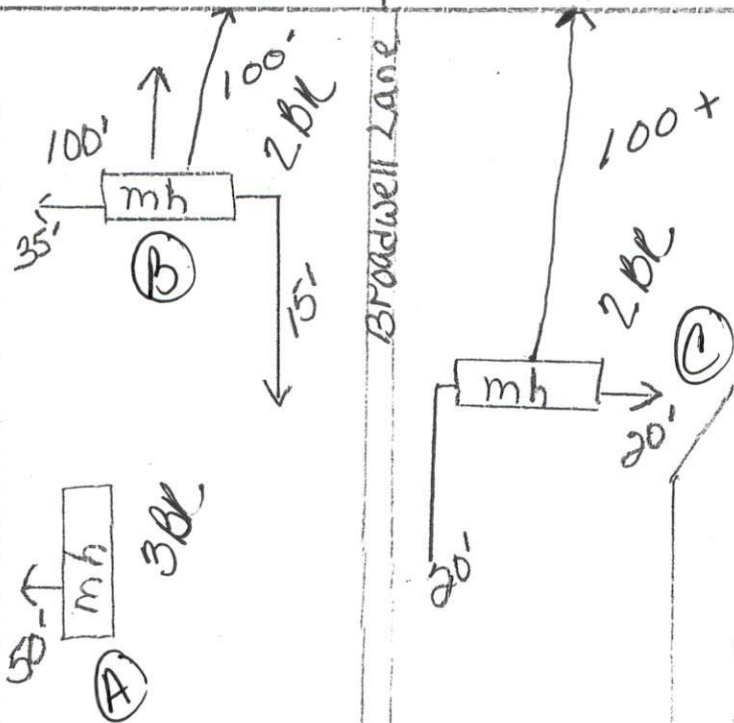

Willis & Rita Gregory 22 acres

SR 1505 Piney Grove Rd.

BUS2107.0004

MH Replacement

SITE PLAN APPROVAL ^(B)
DISTRICT RA30 USE SWMH

#BEDROOMS 2

7.2.21

ZONING ADMINISTRATOR