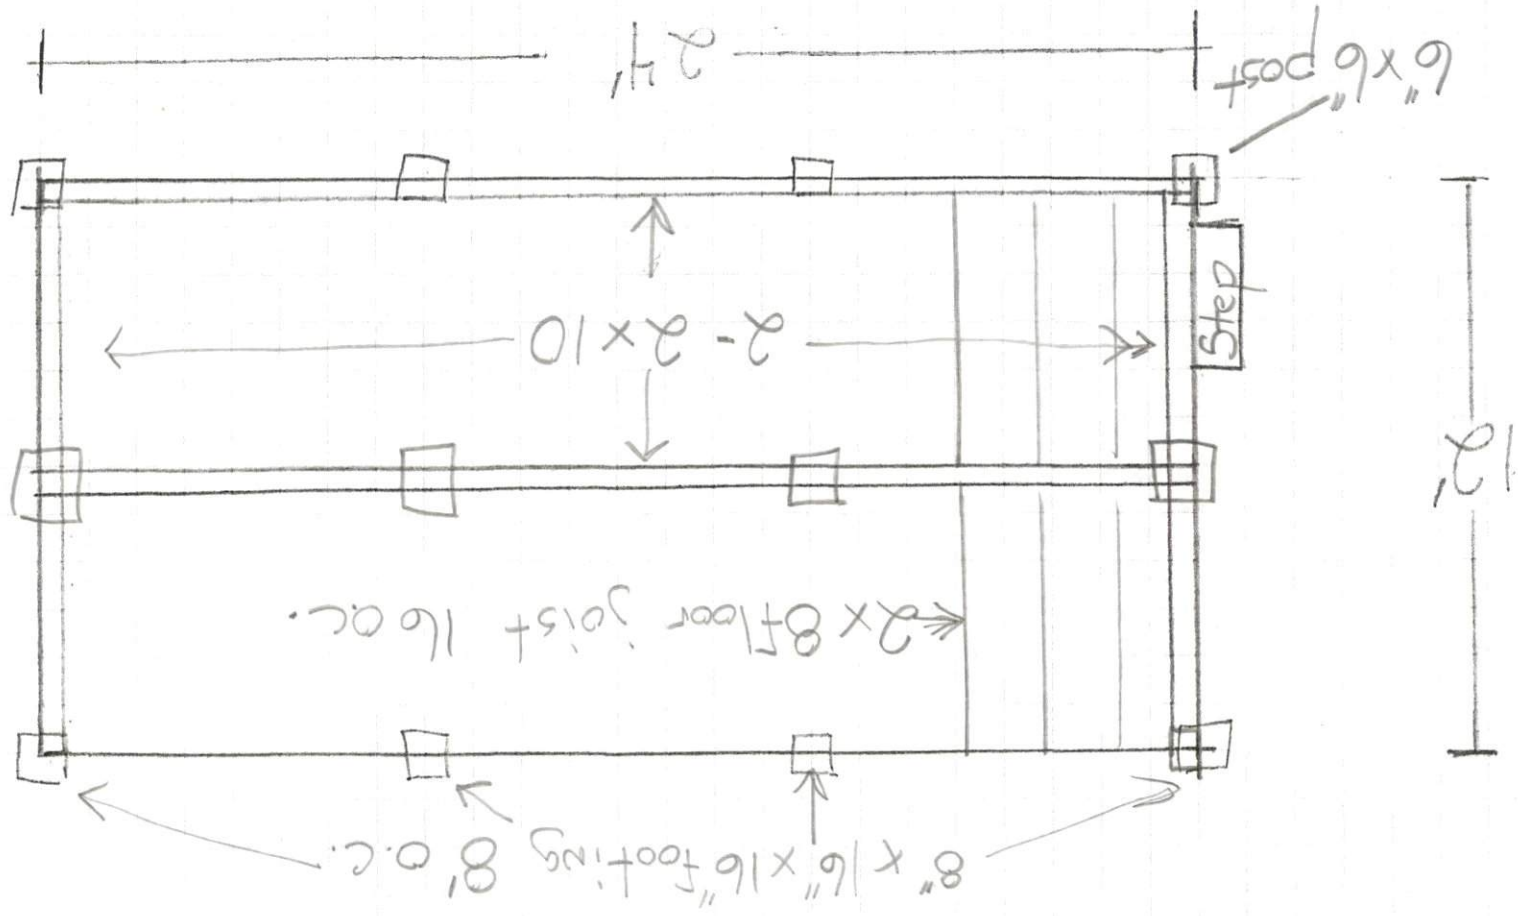

12 x 24 Deck with
12 x 16 screen porch

300 Clark's Corner Rd
Holly Springs NC 27540

300 Clarks Corner Rd
 Holly Springs NC 27540
 Part of 12x16
 Total 12x24 Deck
 Screen porch