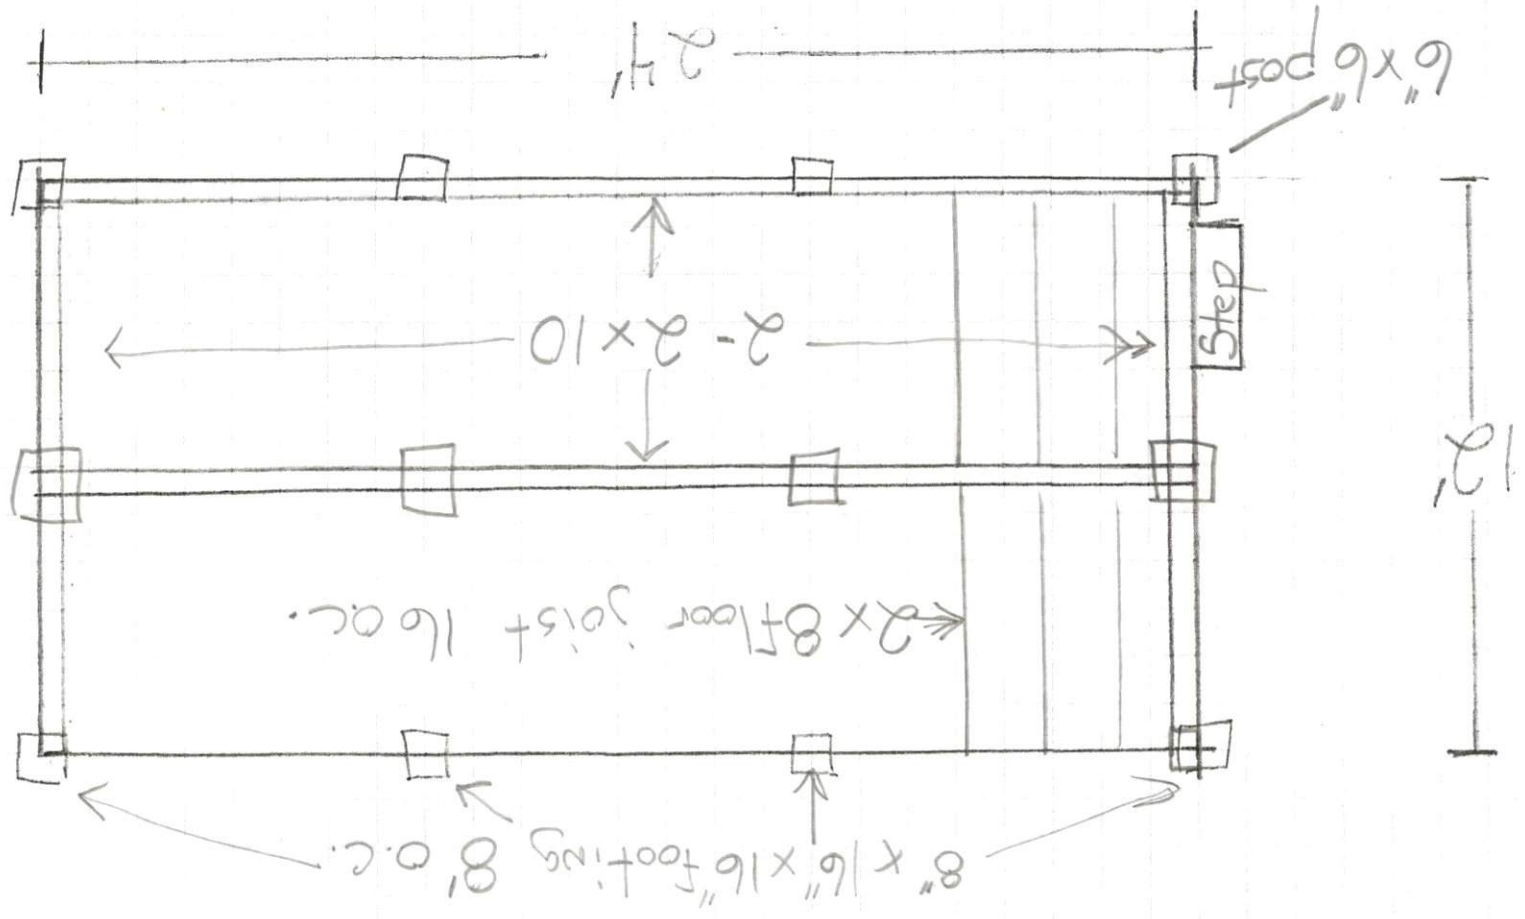

Deck with 12x24
12x16 screen porch

300 Clark's Corner Rd
Holly Springs NC 27540

300 Clarks Corner Rd
 Holly Springs NC 27540
 Part of 12x16
 Total 12x24 Deck
 Screen porch