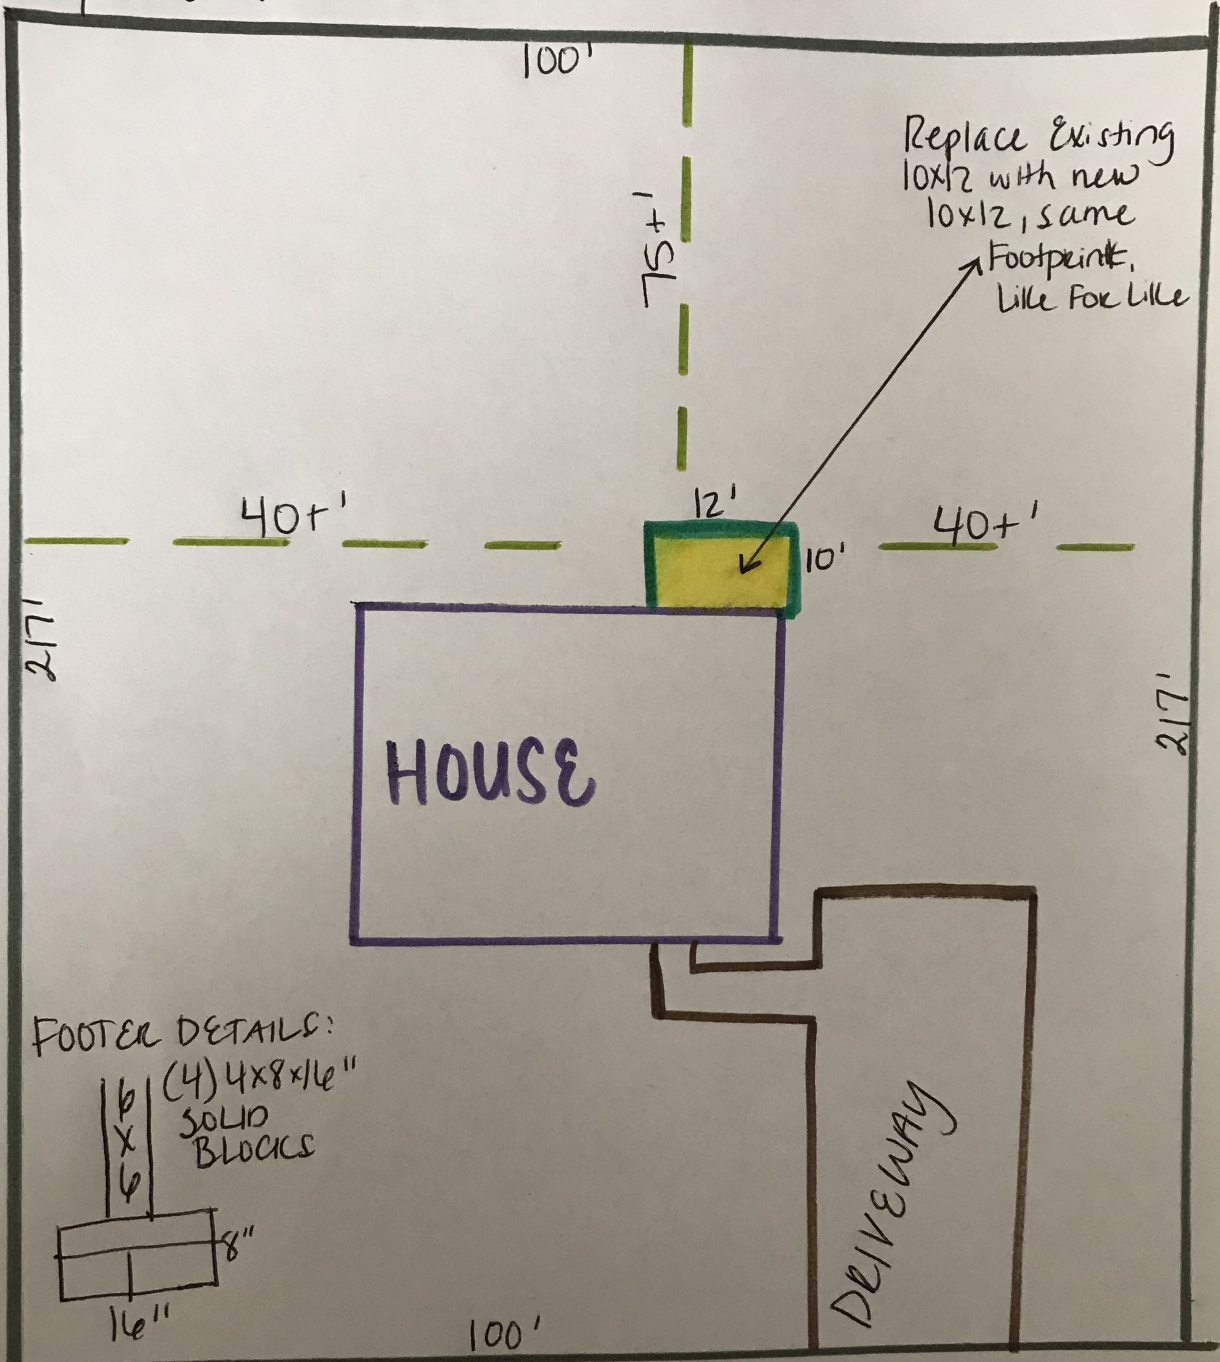

Carolyn Nutt  
351 Sherman Road  
Fuquay Varina NC 27526

Lot 28  
Regalwood Subdivision  
(Parcel-08-0655-0030-27)

FOOTER DETAILS:

KW Quality Trades Inc.