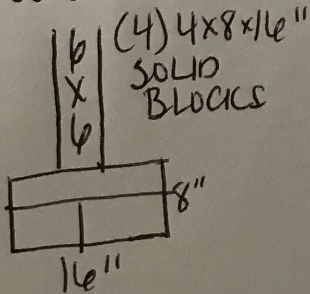

Carolyn Nutt  
351 Sherman Road  
Fuquay Varina NC 27526

Lot 28  
Regalwood Subdivision  
(Parcel-08-0655-0030-27)

FOOTER DETAILS:

KW Quality Trades Inc.