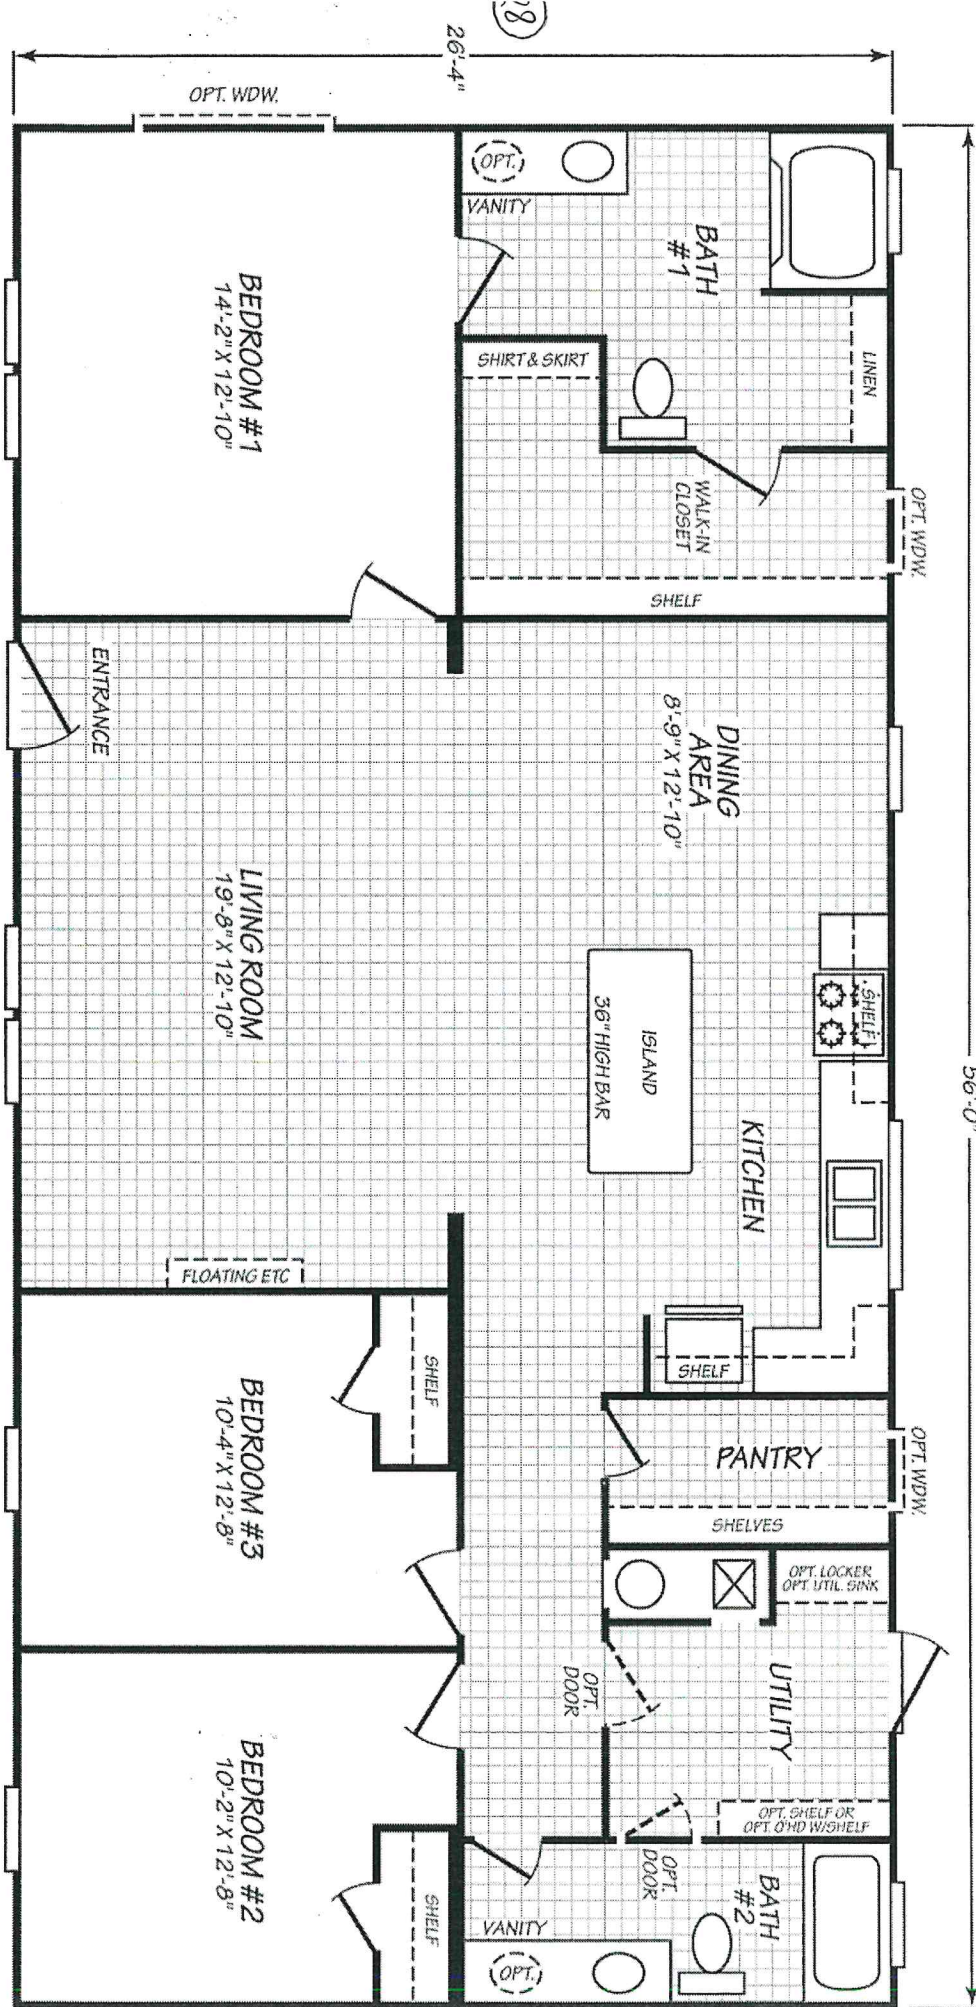

# Angela Ellis Site Plan

6-8-2021

PIN # 1610-01-1798.000

Angela Ellis  
 DW layout  
 6-8-21

©2020 FLEETWOOD HOMES INC.  
 ALL RIGHTS RESERVED