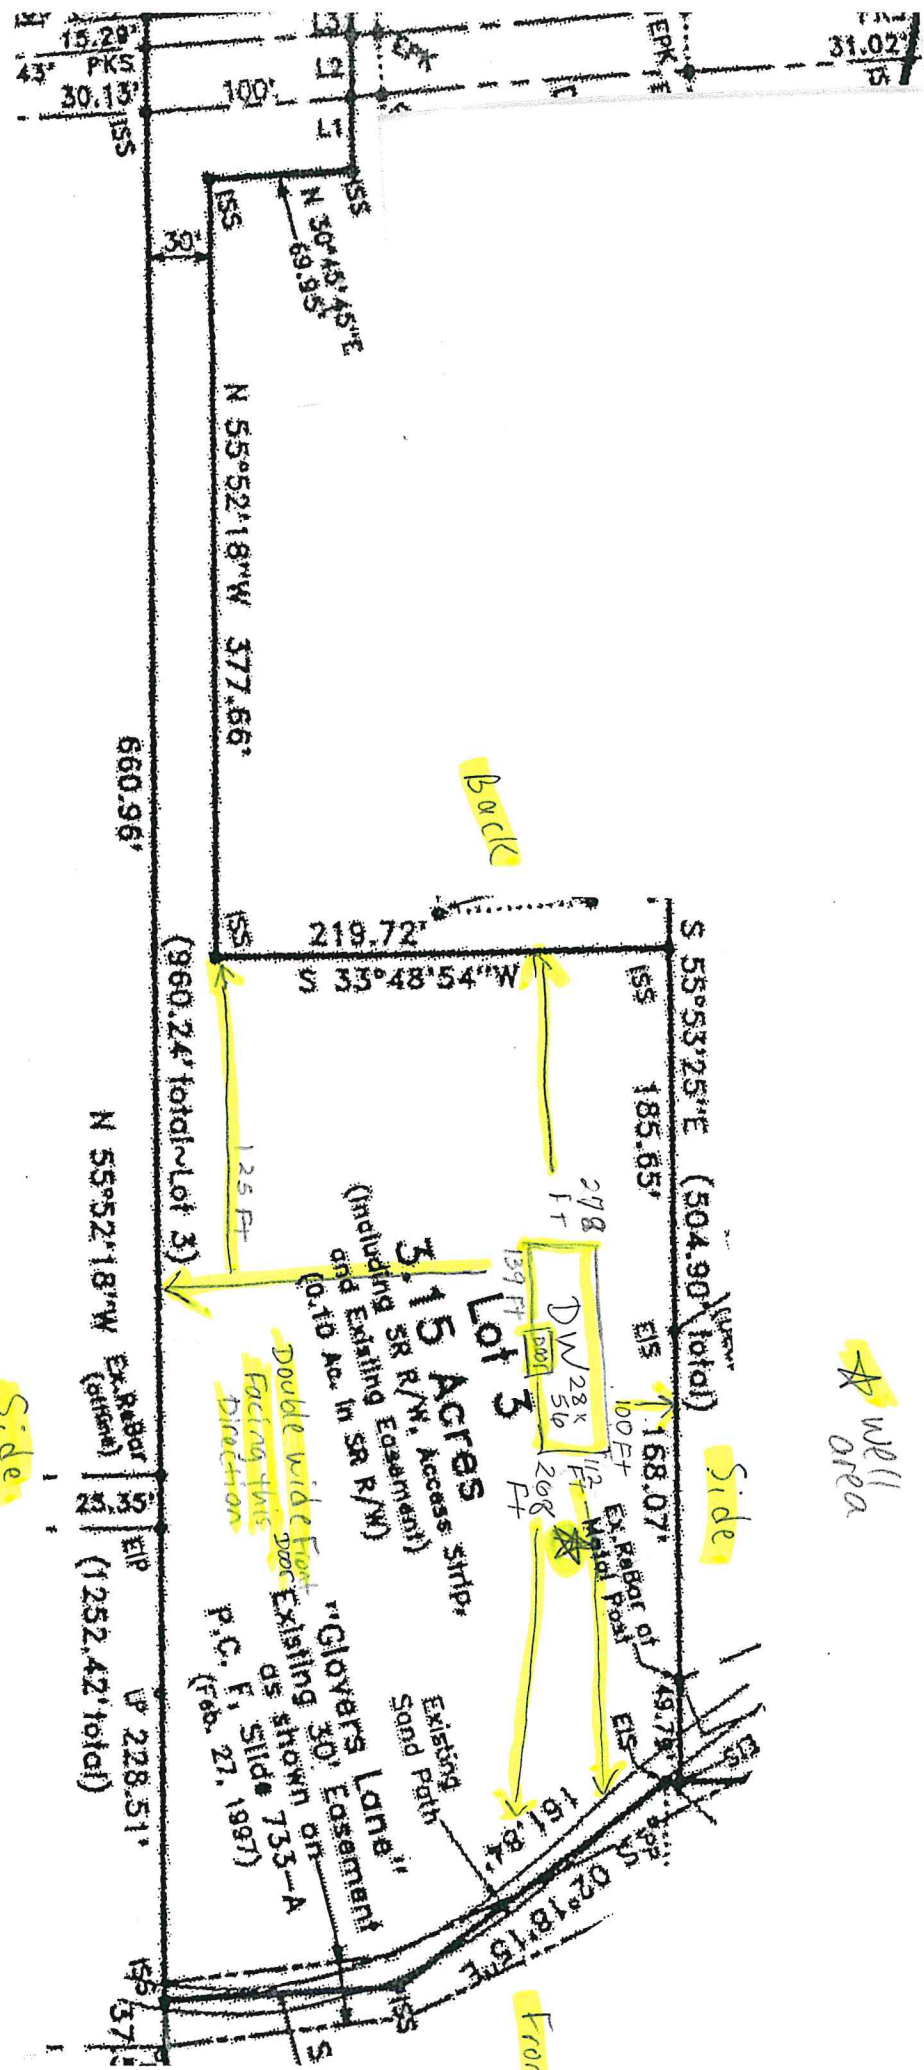

# Angela Ellis Site Plan

6-8-2021

PIN # 1610-01-1798.000

Angela Ellis  
 DW layout  
 6-8-21

©2020 FLEETWOOD HOMES INC.  
 ALL RIGHTS RESERVED