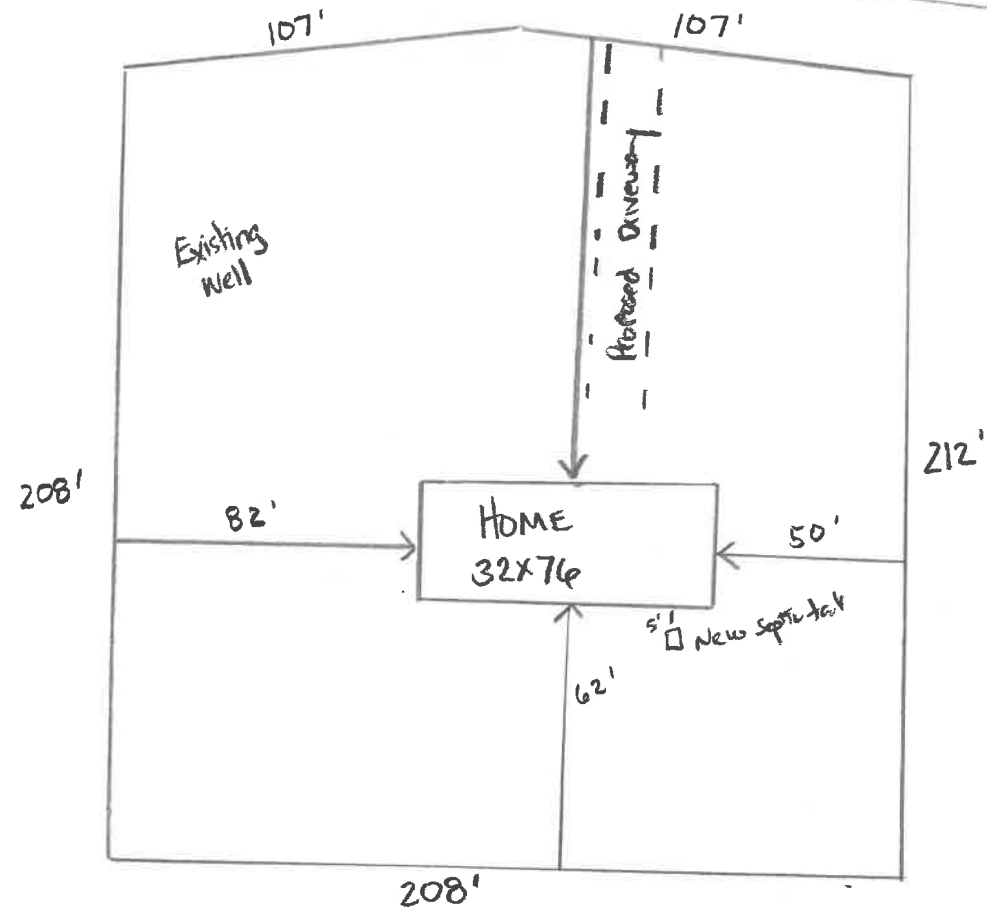

OVER HILLS RD

1685 Overhills Rd.
Springlake, NC 28390

1" = 50'
Scale