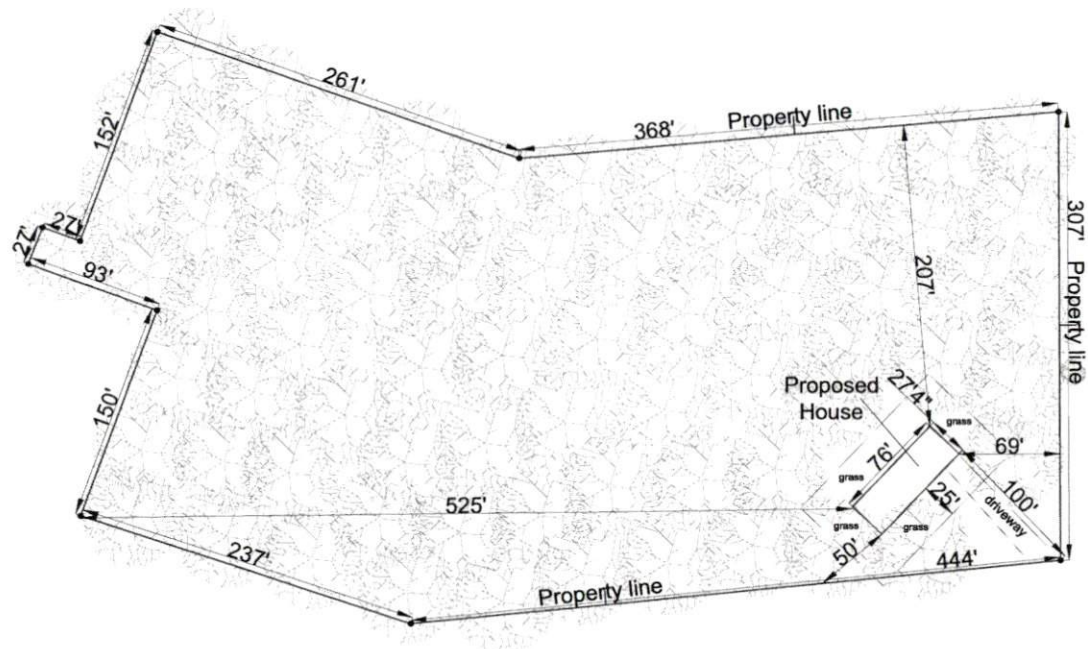

SITE PLAN

Address: 4307 Bunnlevel Erwin Rd

City, State, ZIP: Erwin, NC 28339

Country: USA

Scale 1":90'

Bunnlevel Erwin Rd