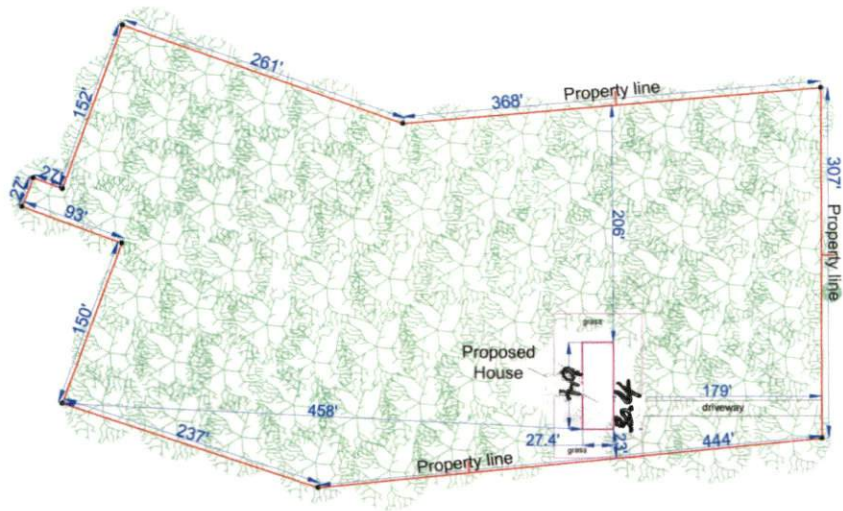

SITE PLAN

Address: 4303 Bunnlevel Erwin Rd

City, State, ZIP: Erwin, NC 28339

Country: USA

Scale 1":90'

Bunnlevel Erwin Rd