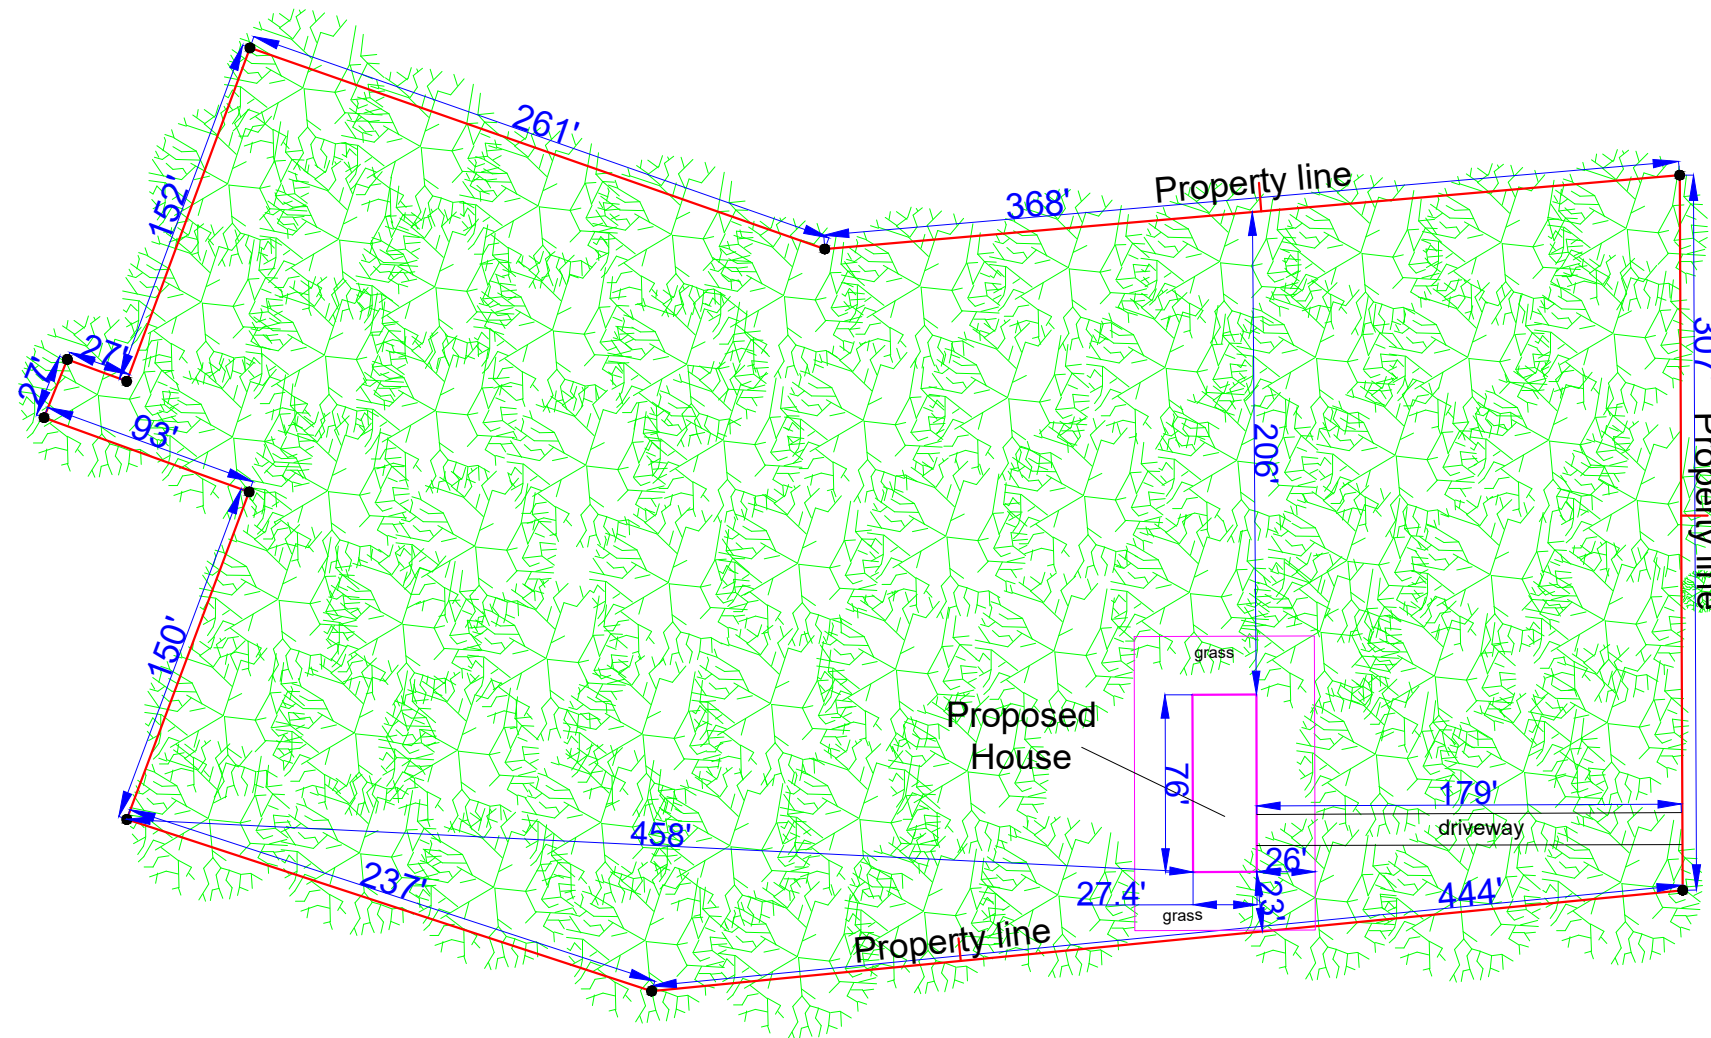

SITE PLAN

Address: 4303 Bunnlevel Erwin Rd

City, State, ZIP: Erwin, NC 28339

Country: USA

Scale 1":90'

Bunnlevel Erwin Rd