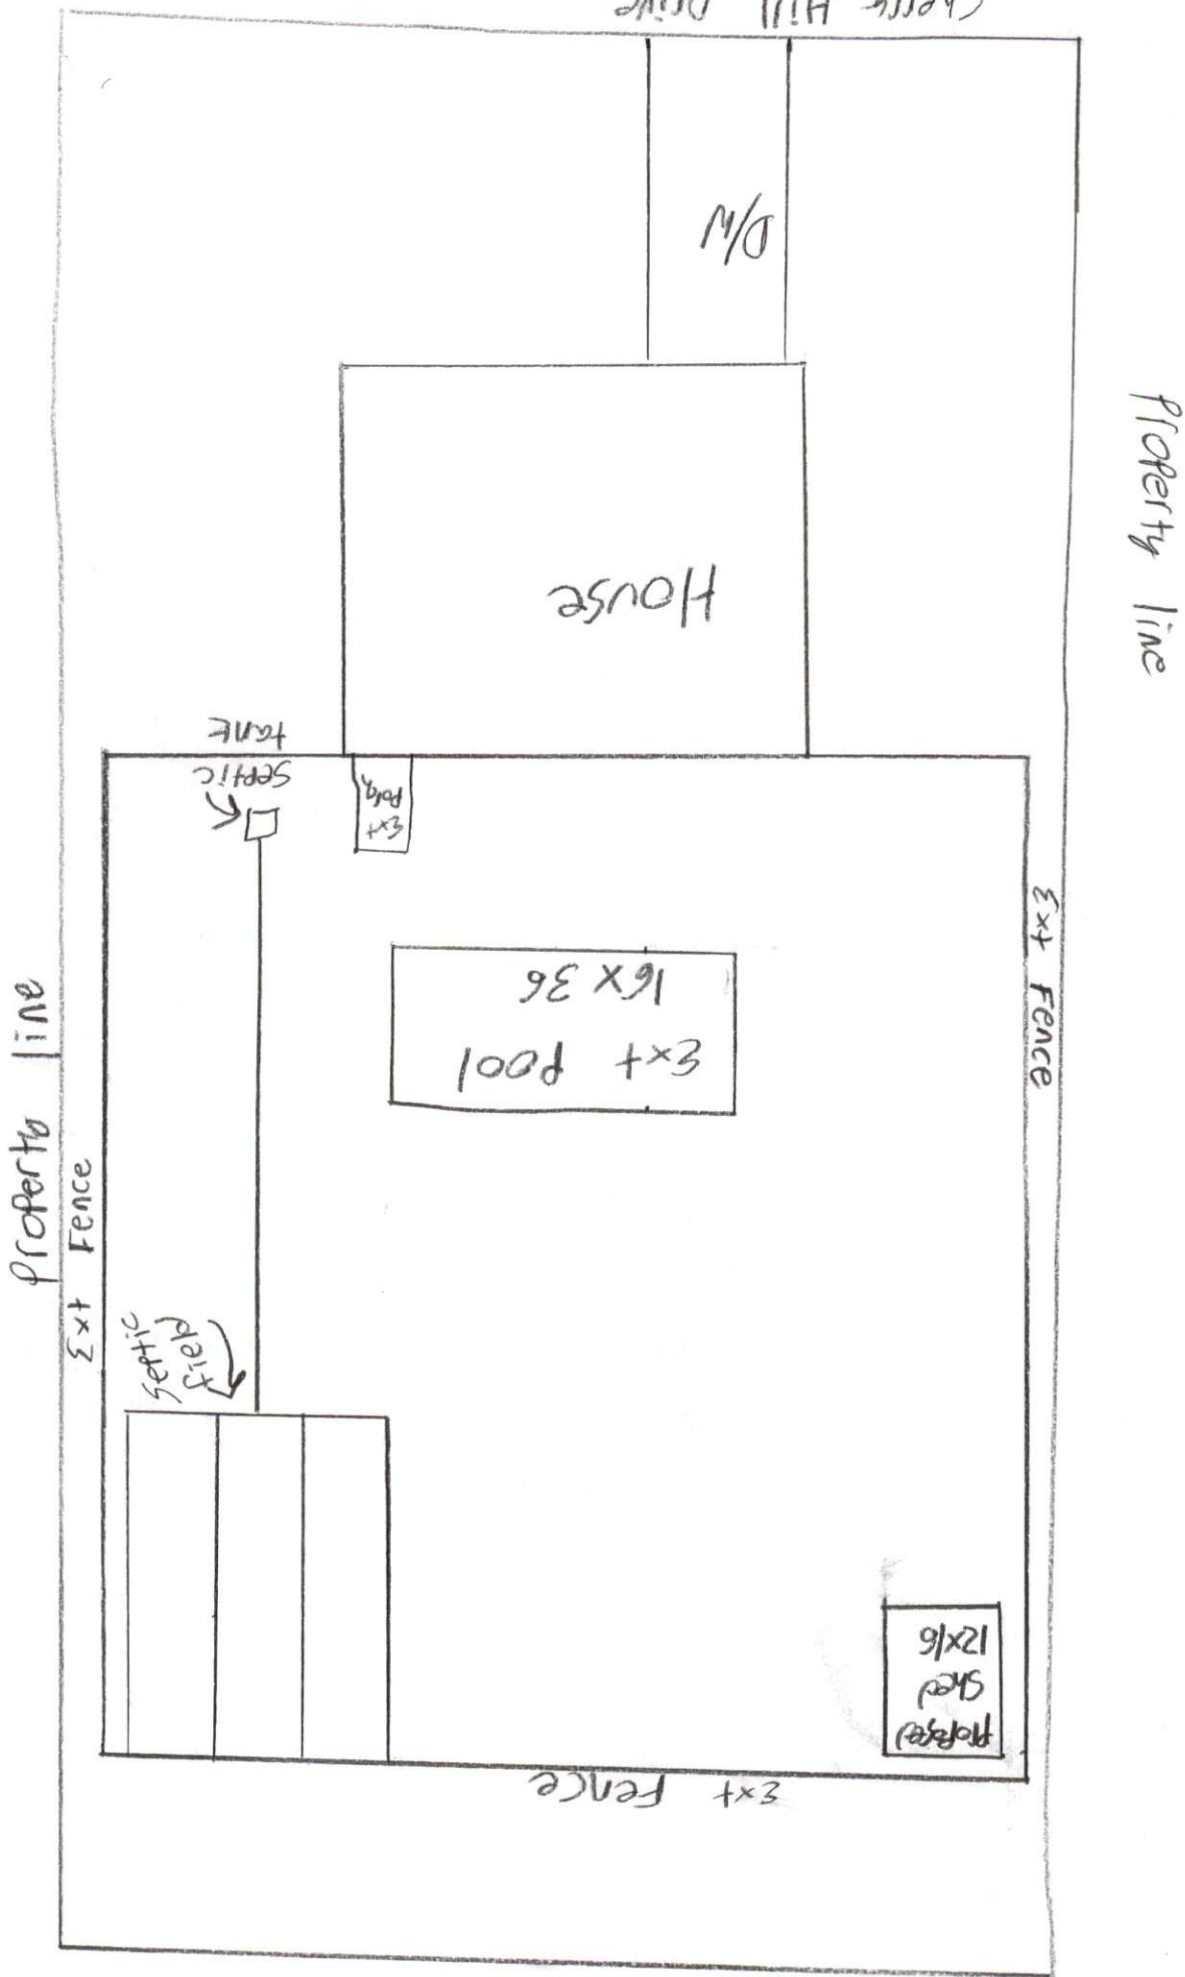

114 Cherry Hill Dr
1 inch = 20 ft (1:20 scale)

Property line