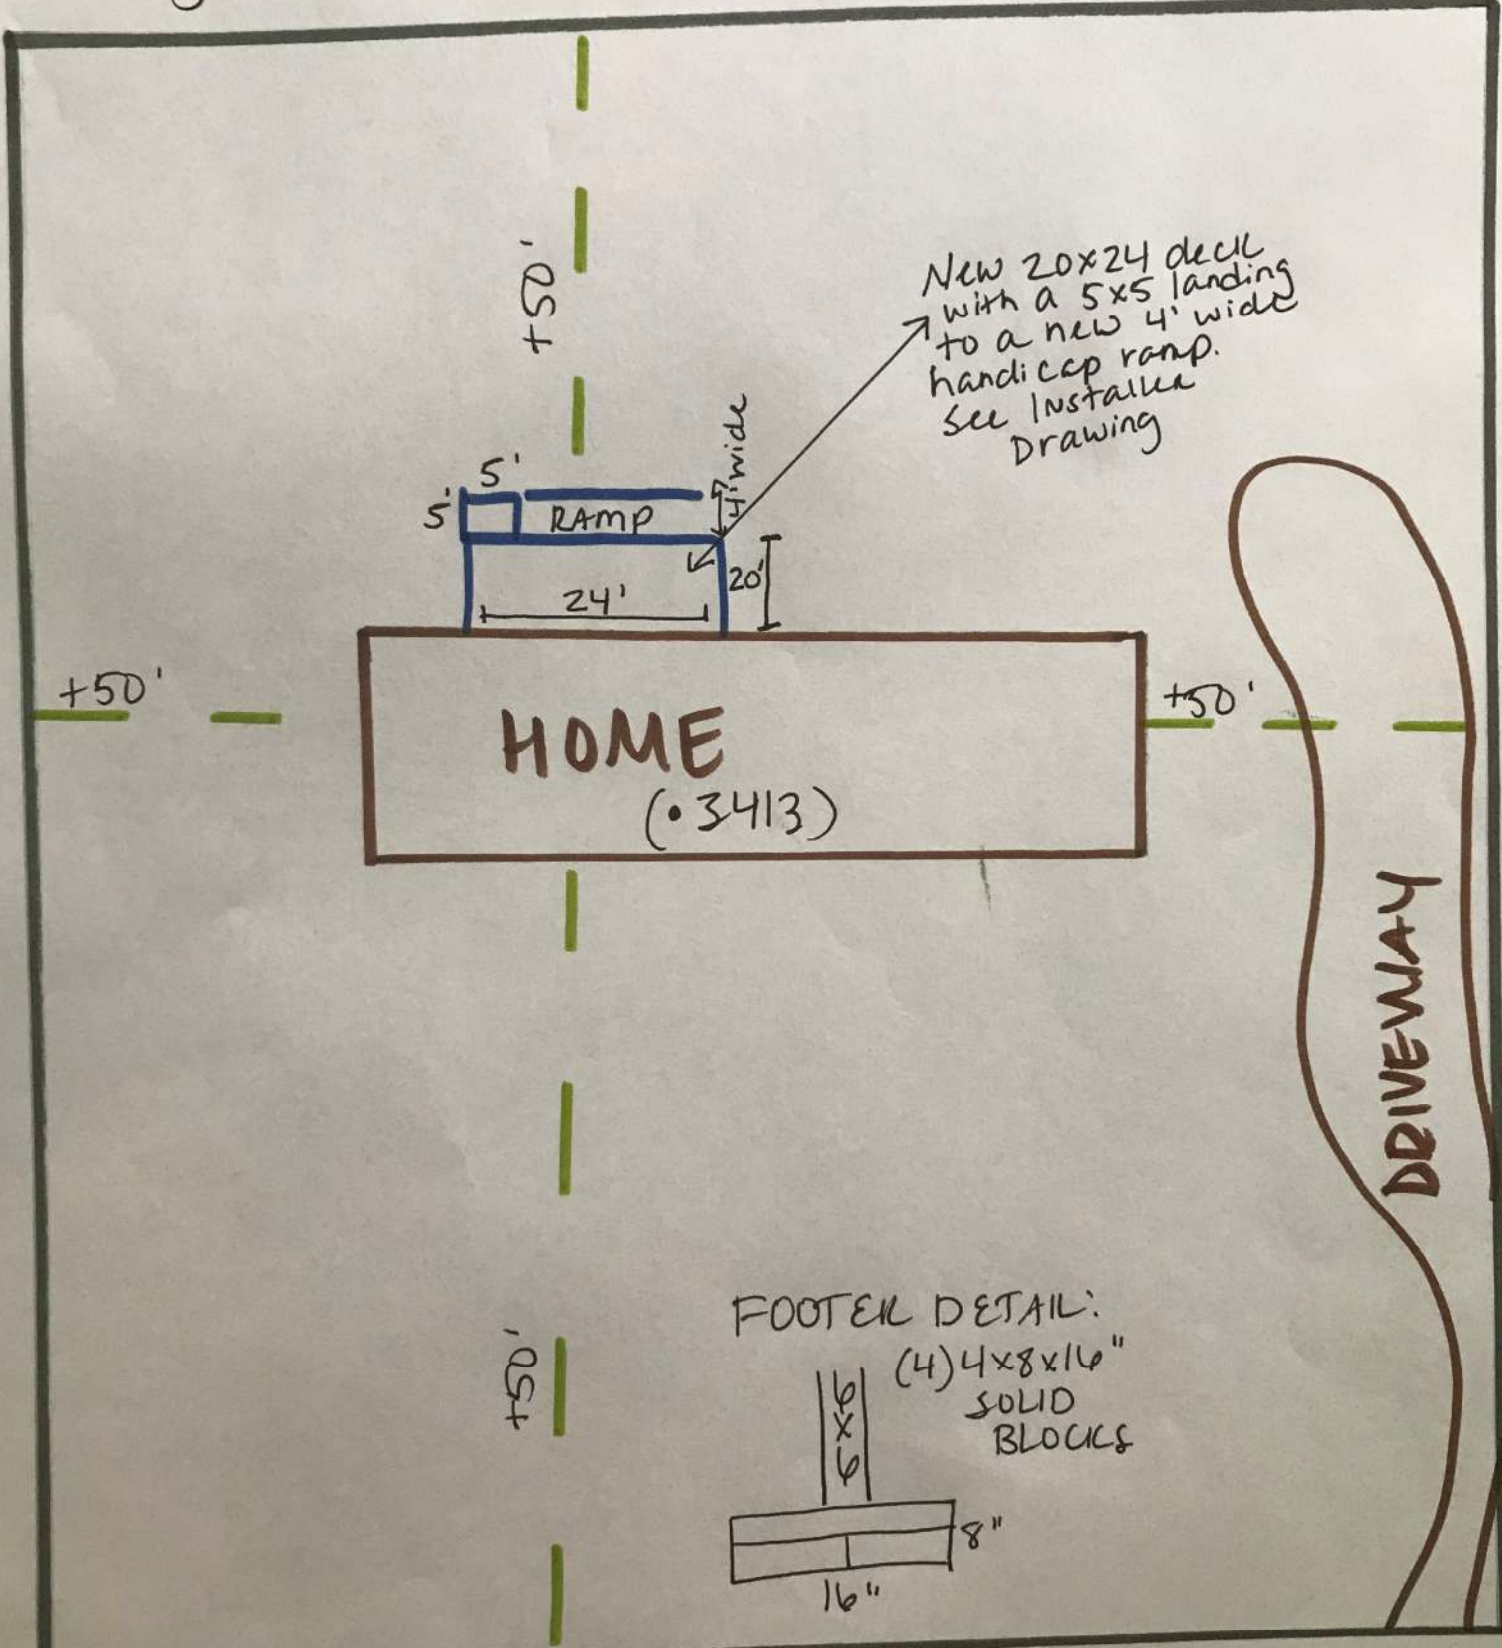

205c Ferguson
3413 Mount Pisgah Church Rd
Broadway NC 27505

PHN-4544-35-4935, 000

MOUNT PISGAH CHURCH ROAD
KW Quality Trades Inc.