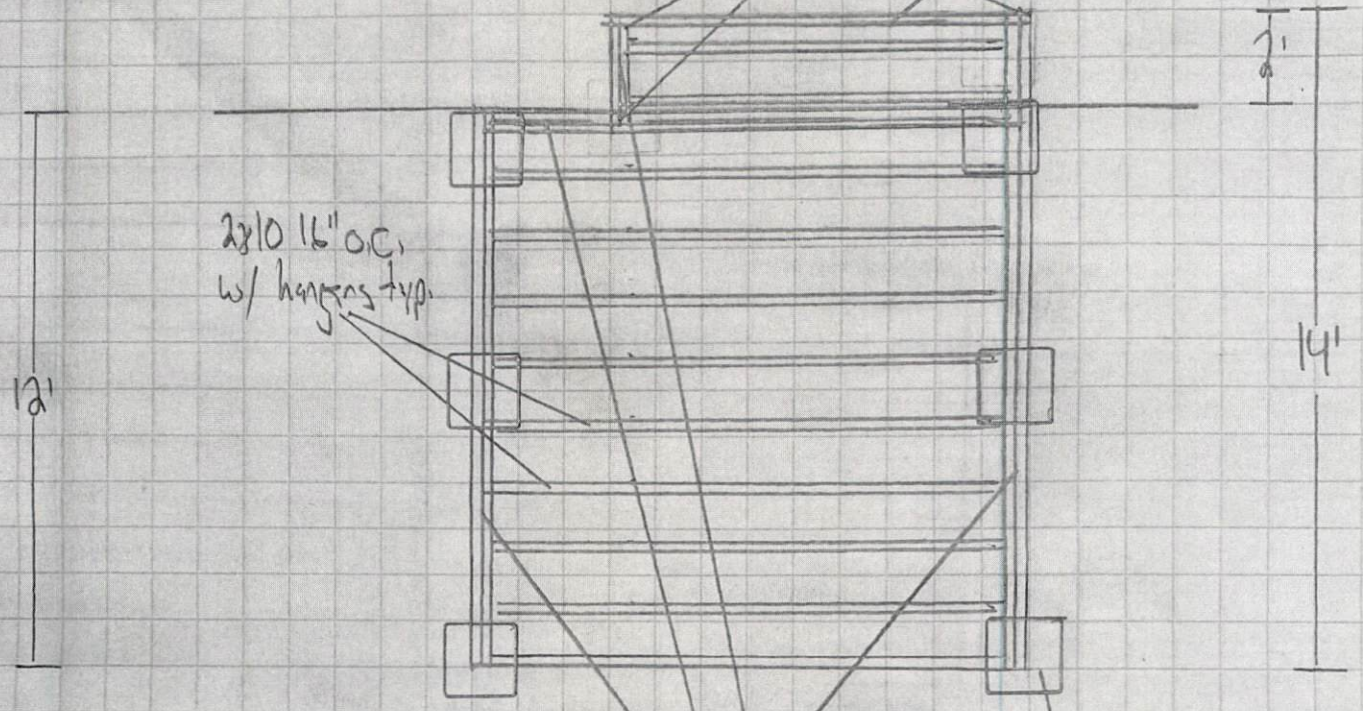

3608 Cog

House

2x10 w/ Ledger screws

hangers

2x10 16" OC,  
w/ hangers top

(2) 2x10

(4) 4x8x16 solid block piers  
w/ 6x6