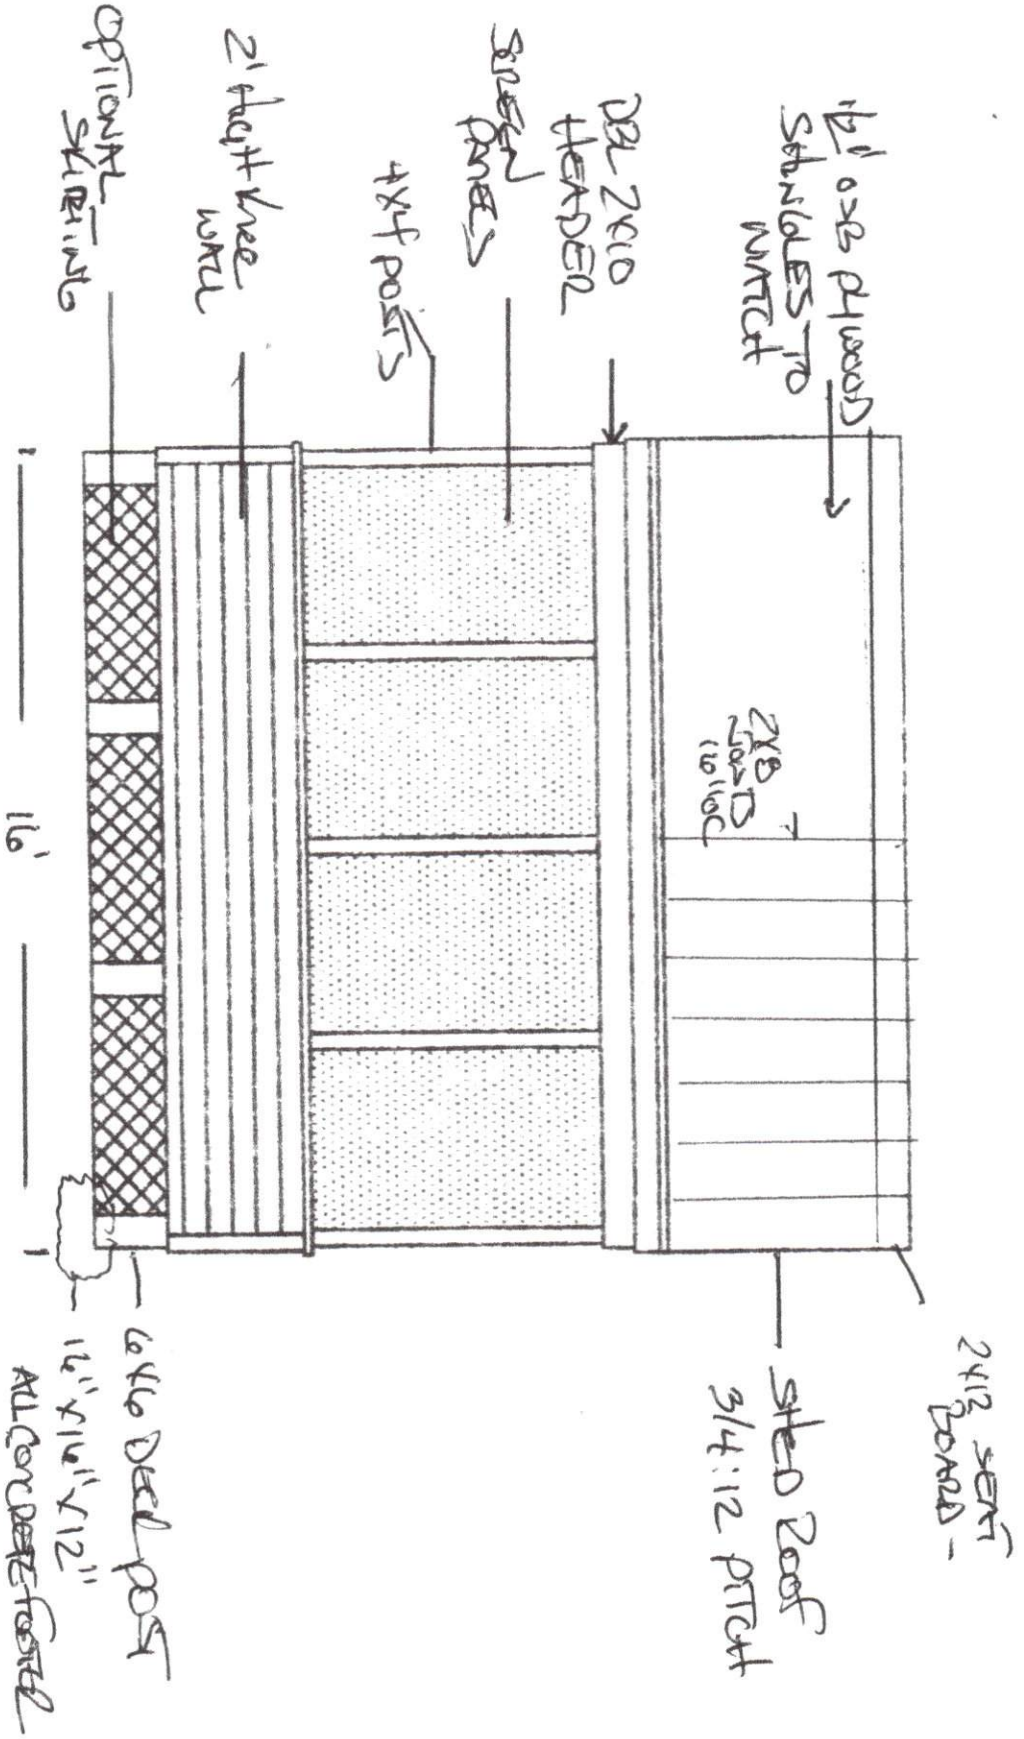

16 x 16 SCREEN ROOM w/ KNEEWALL
2 SCREEN DOORS

16 x 25 OPEN DECK w/ RAILING
WITH 6 x 25 EXTENSION
2 SETS OF STAIRS

FRENCH
DOOR DR TO
SCREEN PORCH

16 x 20 GARAGE
• ENTRY DOOR
• GARAGE DOOR

EXISTING
HOUSE
LAURE SADFELD
26 RAILWOOD CT
FR NC 27526

LAURE SUTERFIELD
 26 RAILWOOD CT
 FARMINGTON NC 27526
 813-415-9032

LARGE SCREENFIELD
 2x6 RAILBOARD CT
 FV NC 27526
 813-415-9032

FRONT ELEVATION
 SCALE: 1/4" = 1'-0"

LAURIE SATERFIELD
 26 RAILWOOD CT
 FV NC 27526
 813-415-9032

RIGHT ELEVATION
 SCALE: 1/4" = 1'-0"