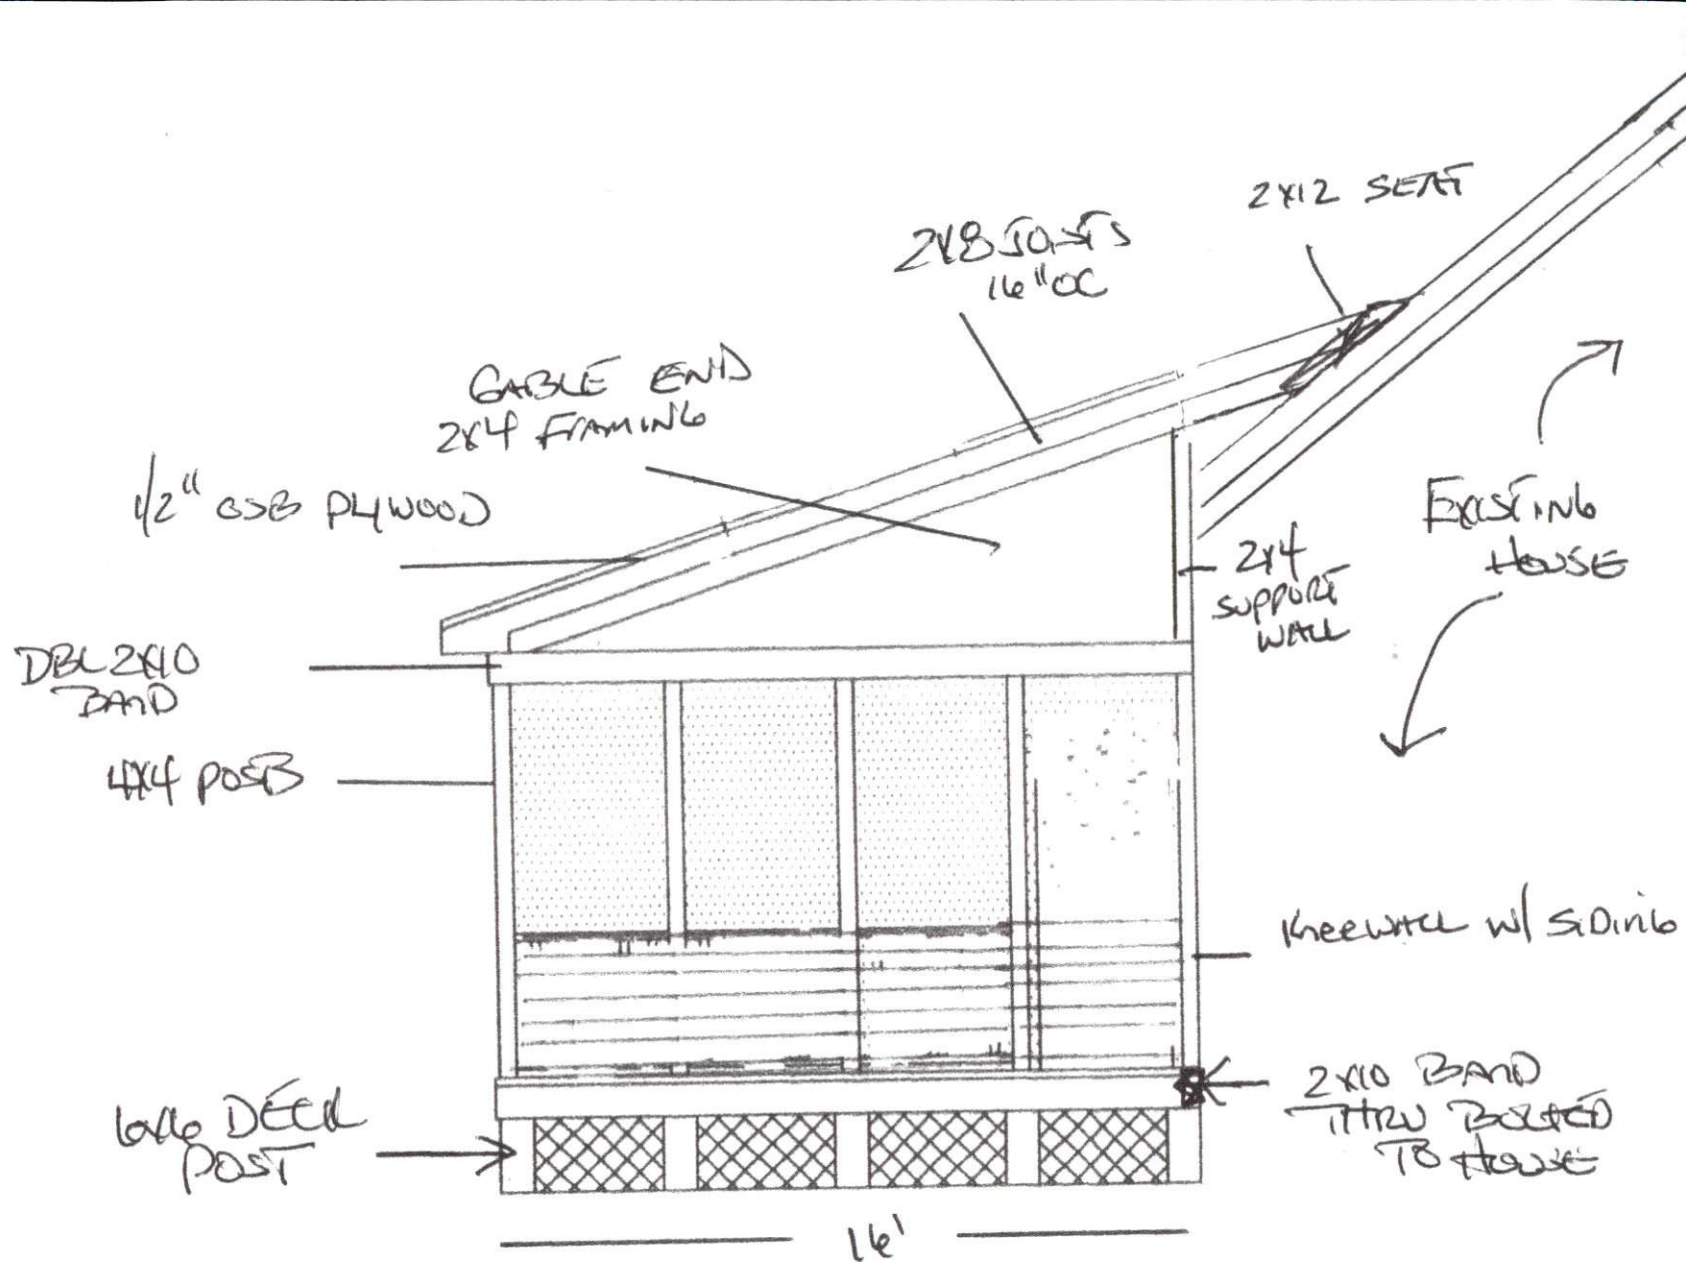

16 x 16 SCREEN ROOM w/ KNEEWALL
2 SCREEN DOORS

16 x 25 OPEN DECK w/ RAILING
WITH 6 x 25 EXTENSION
2 SETS OF STAIRS

FRENCH
DOOR DR TO
SCREEN PORCH

16 x 20 GARAGE
• ENTRY DOOR
• GARAGE DOOR

EXISTING
HOUSE
LAURE SADFELD
26 RAILWOOD CT
FR NC 27526

LAURE SUTERFIELD
 26 RAILWOOD CT
 FARMINGTON NC 27526
 813-415-9032

LARGE SCREENFIELD
 2x6 RAILBOARD CT
 FV NC 27526
 813-415-9032

FRONT ELEVATION
 SCALE: 1/4" = 1'-0"

LAURIE SATERFIELD
 26 RAILWOOD CT
 FV NC 27526
 813-415-9032

RIGHT ELEVATION
 SCALE: 1/4" = 1'-0"