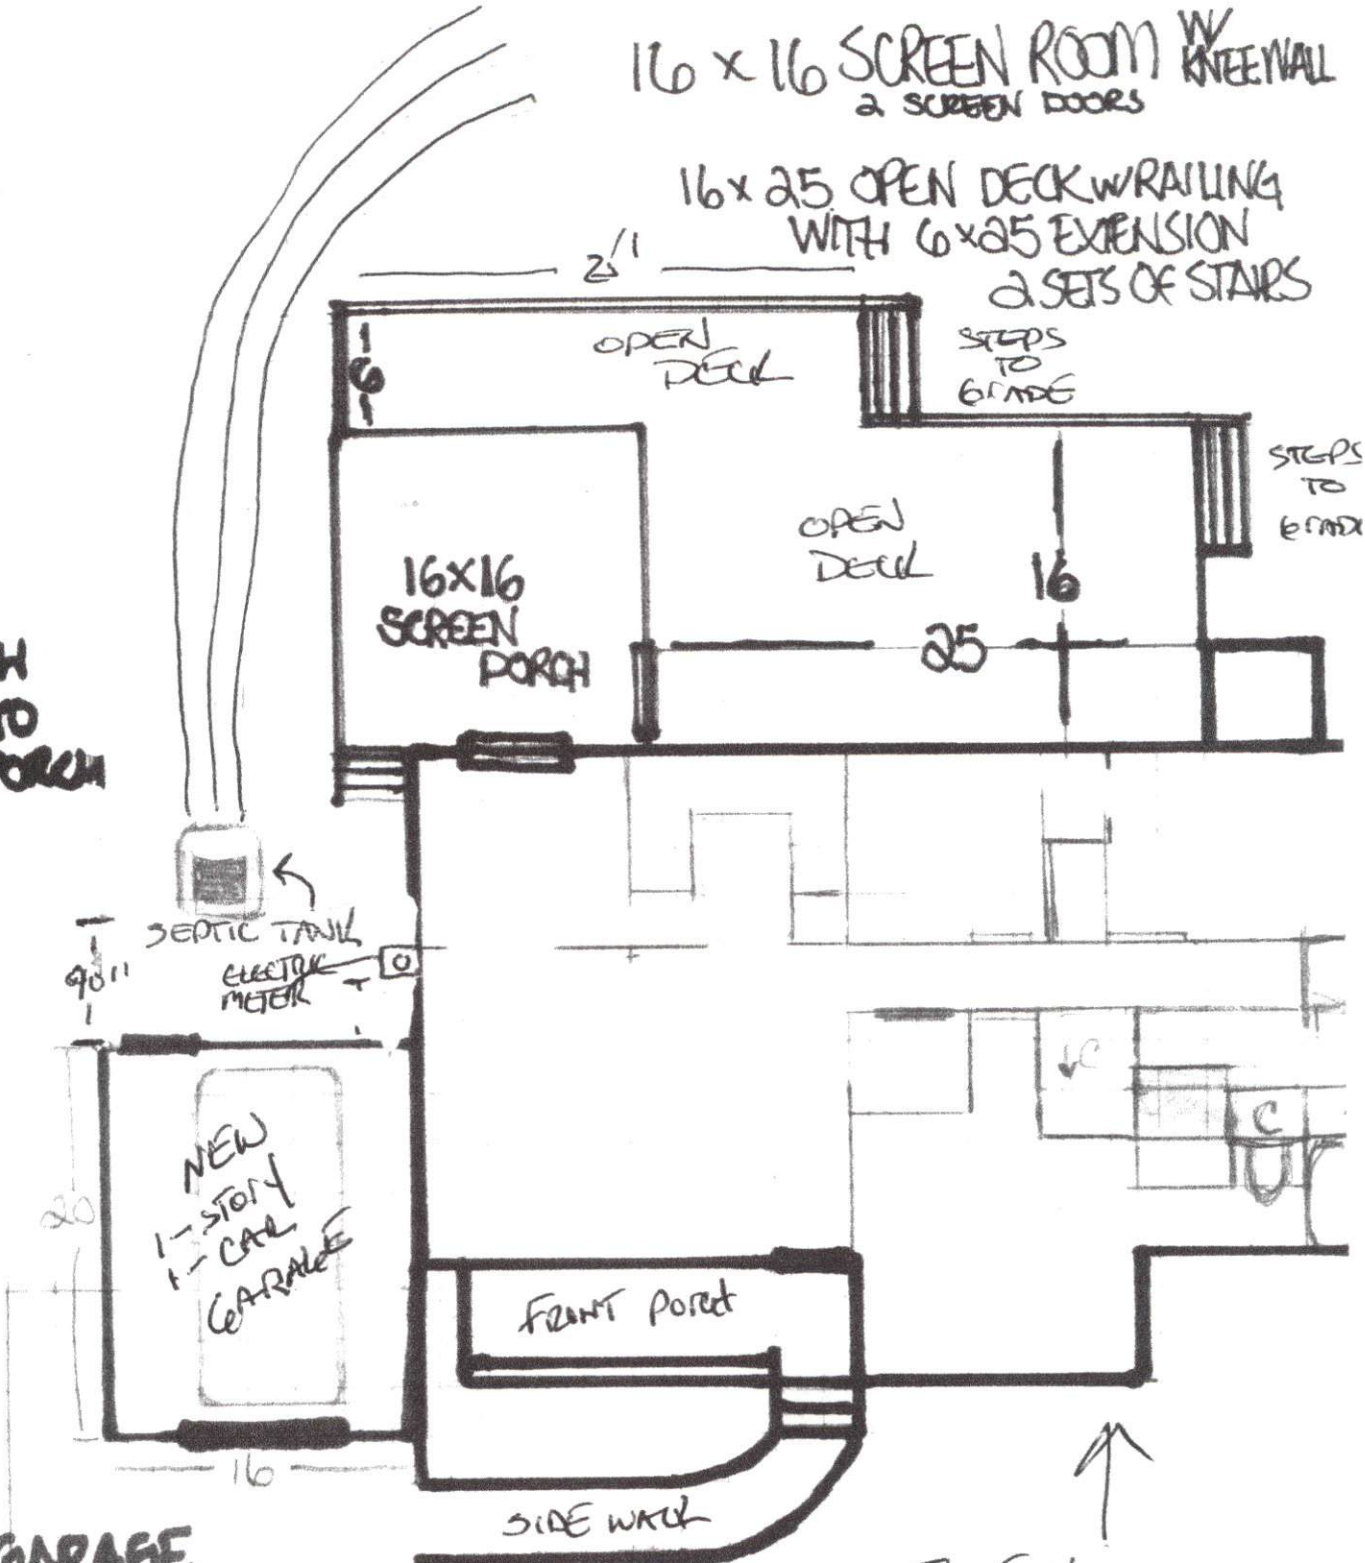

16 x 16 SCREEN ROOM w/ KNEEWALL
2 SCREEN DOORS

16 x 25 OPEN DECK w/ RAILING
WITH 6 x 25 EXTENSION
2 SETS OF STAIRS

FRENCH
DOOR DR TO
SCREEN PORCH

16 x 20 GARAGE
• ENTRY DOOR
• GARAGE DOOR

EXISTING
HOUSE
LAURE SADFELD
26 RAILWOOD CT
FR NC 27526

LAURE SUTERFIELD
 26 RAILWOOD CT
 FARMINGTON NC 27526
 813-415-9032

LARGE SCREENFIELD
 2x6 RAILBOARD CT
 FV NC 27526
 813-415-9032

FRONT ELEVATION
 SCALE: 1/4" = 1'-0"

LAURIE SATERFIELD
 26 RAILWOOD CT
 FV NC 27526
 813-415-9032

RIGHT ELEVATION
 SCALE: 1/4" = 1'-0"