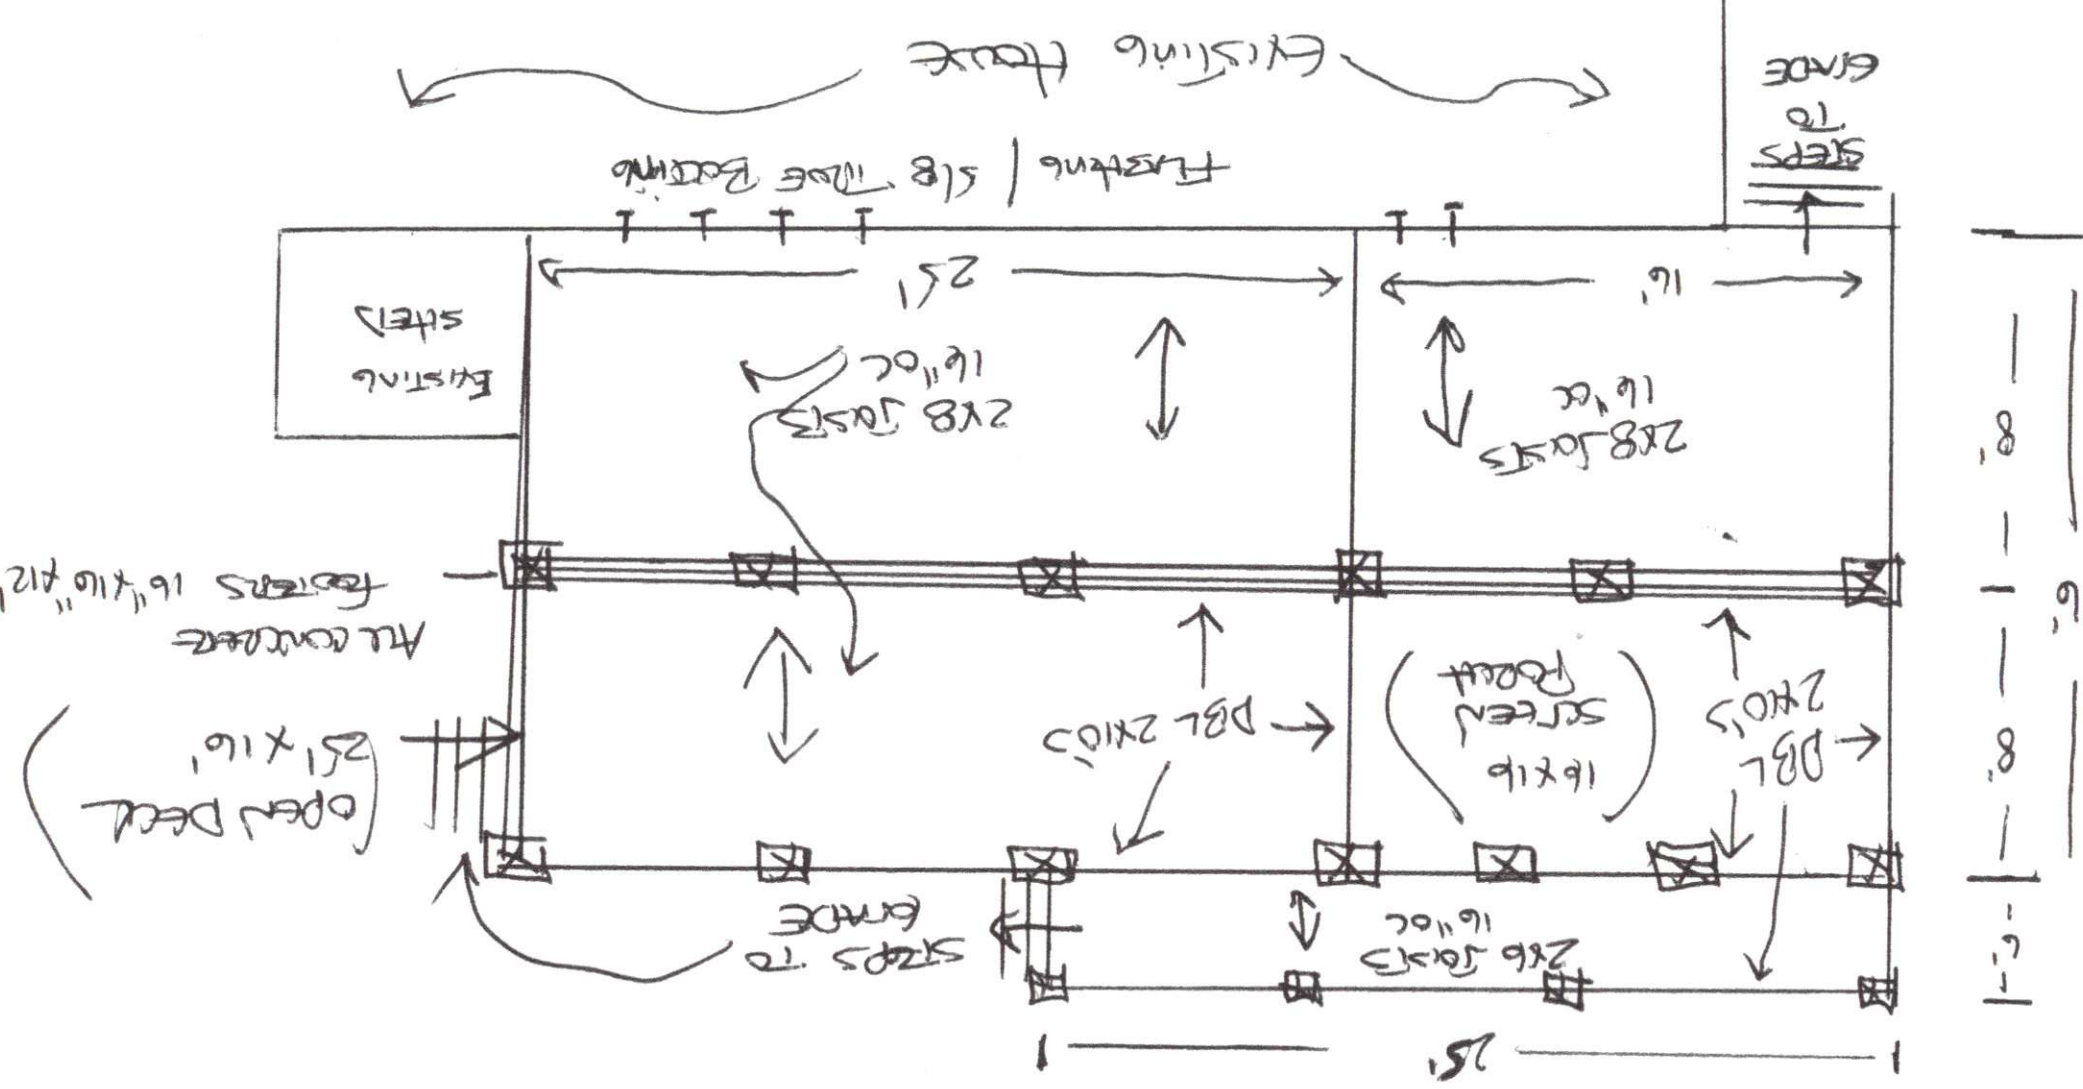

16 x 16 SCREEN ROOM w/ KNEEWALL
2 SCREEN DOORS

16 x 25 OPEN DECK w/ RAILING
WITH 6 x 25 EXTENSION
2 SETS OF STAIRS

FRENCH
DOOR DR TO
SCREEN PORCH

16 x 20 GARAGE
• ENTRY DOOR
• GARAGE DOOR

EXISTING
HOUSE
LAURE SADFELD
26 RAILWOOD CT
FR NC 27526

LAURE SUTERFIELD
 26 RAILWOOD CT
 FARMINGTON NC 27526
 813-415-9032

LARGE SCREENFIELD
 2x6 RAILBOARD CT
 FV NC 27526
 813-415-9032

FRONT ELEVATION
 SCALE: 1/4" = 1'-0"

LAURIE SATERFIELD
 26 RAILWOOD CT
 FV NC 27526
 813-415-9032

RIGHT ELEVATION
 SCALE: 1/4" = 1'-0"