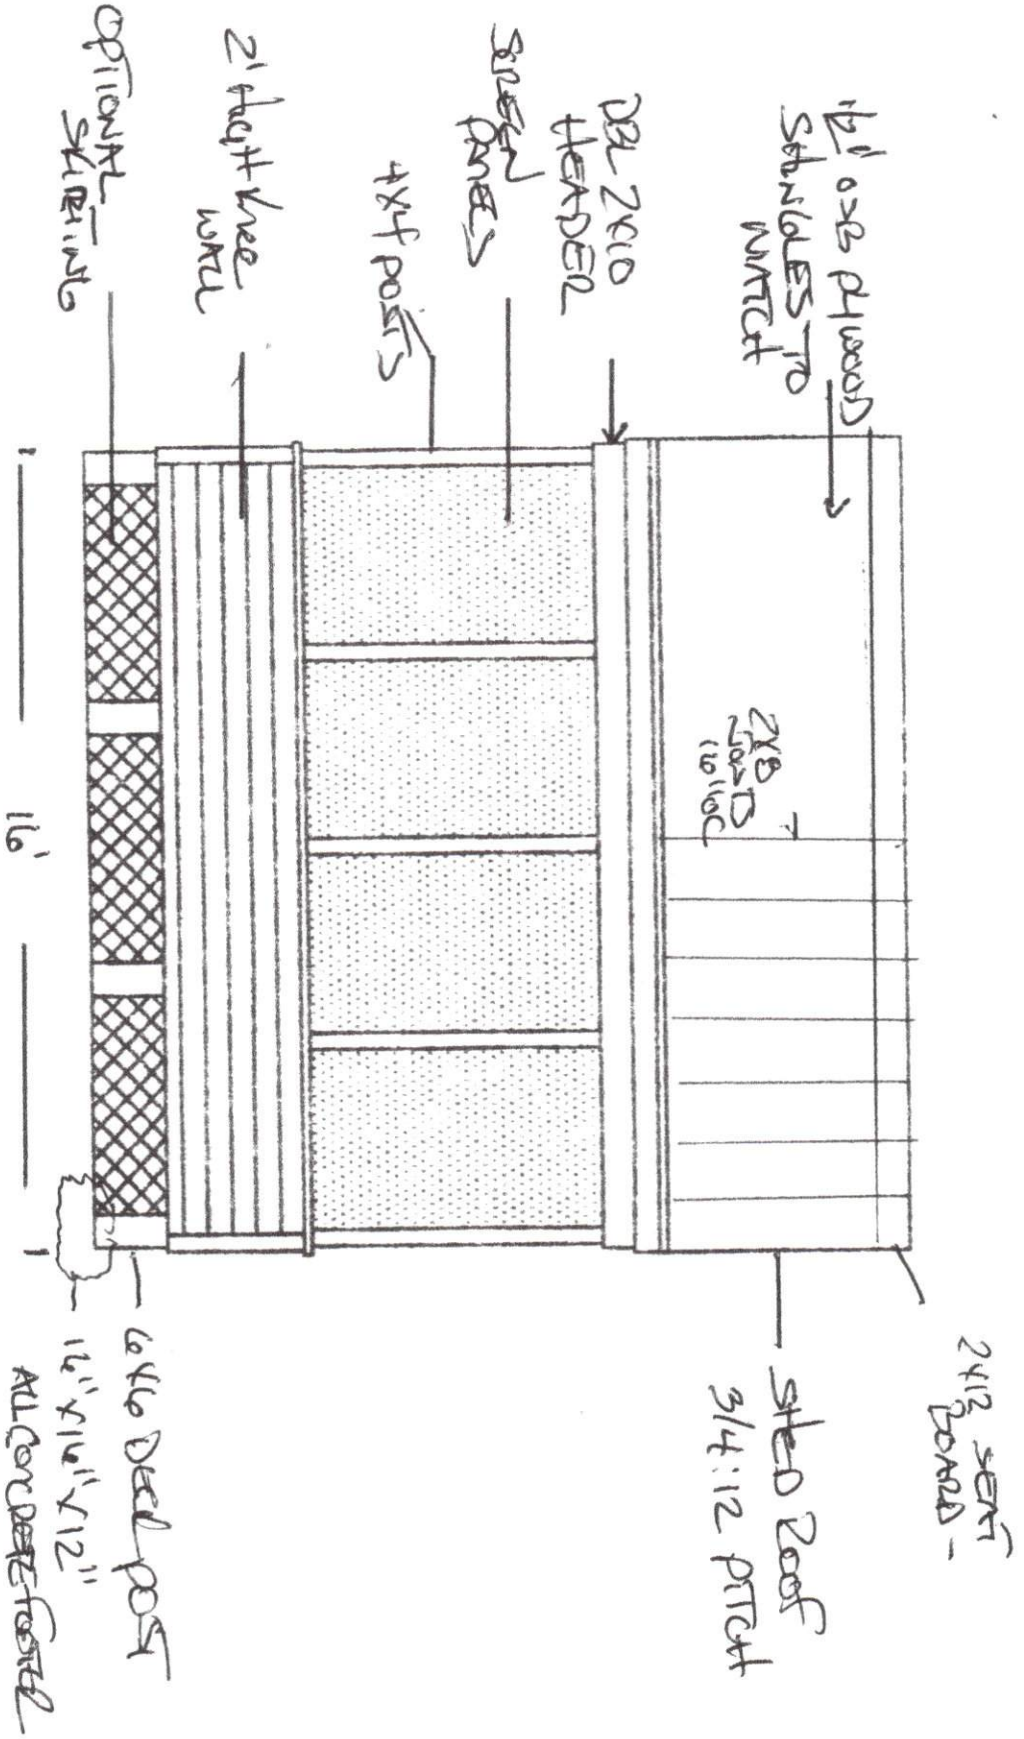

16 x 16 SCREEN ROOM w/ KNEEWALL
2 SCREEN DOORS

16 x 25 OPEN DECK w/ RAILING
WITH 6 x 25 EXTENSION
2 SETS OF STAIRS

FRENCH
DOOR DR TO
SCREEN PORCH

16 x 20 GARAGE
• ENTRY DOOR
• GARAGE DOOR

Existing House
LAURE SADFELD
26 Railwood Ct
Ft NC 27526

LAURE SUTERFIELD
 26 RAILWOOD CT
 FARMINGTON NC 27526
 813-415-9032

LARGE SCREENFIELD
 2x6 RAILWOOD CT
 FV NC 27526
 813-415-9032

FRONT ELEVATION
 SCALE: 1/4" = 1'-0"

LAURIE SATERFIELD
 26 RAILWOOD CT
 FV NC 27526
 813-415-9032

RIGHT ELEVATION
 SCALE: 1/4" = 1'-0"