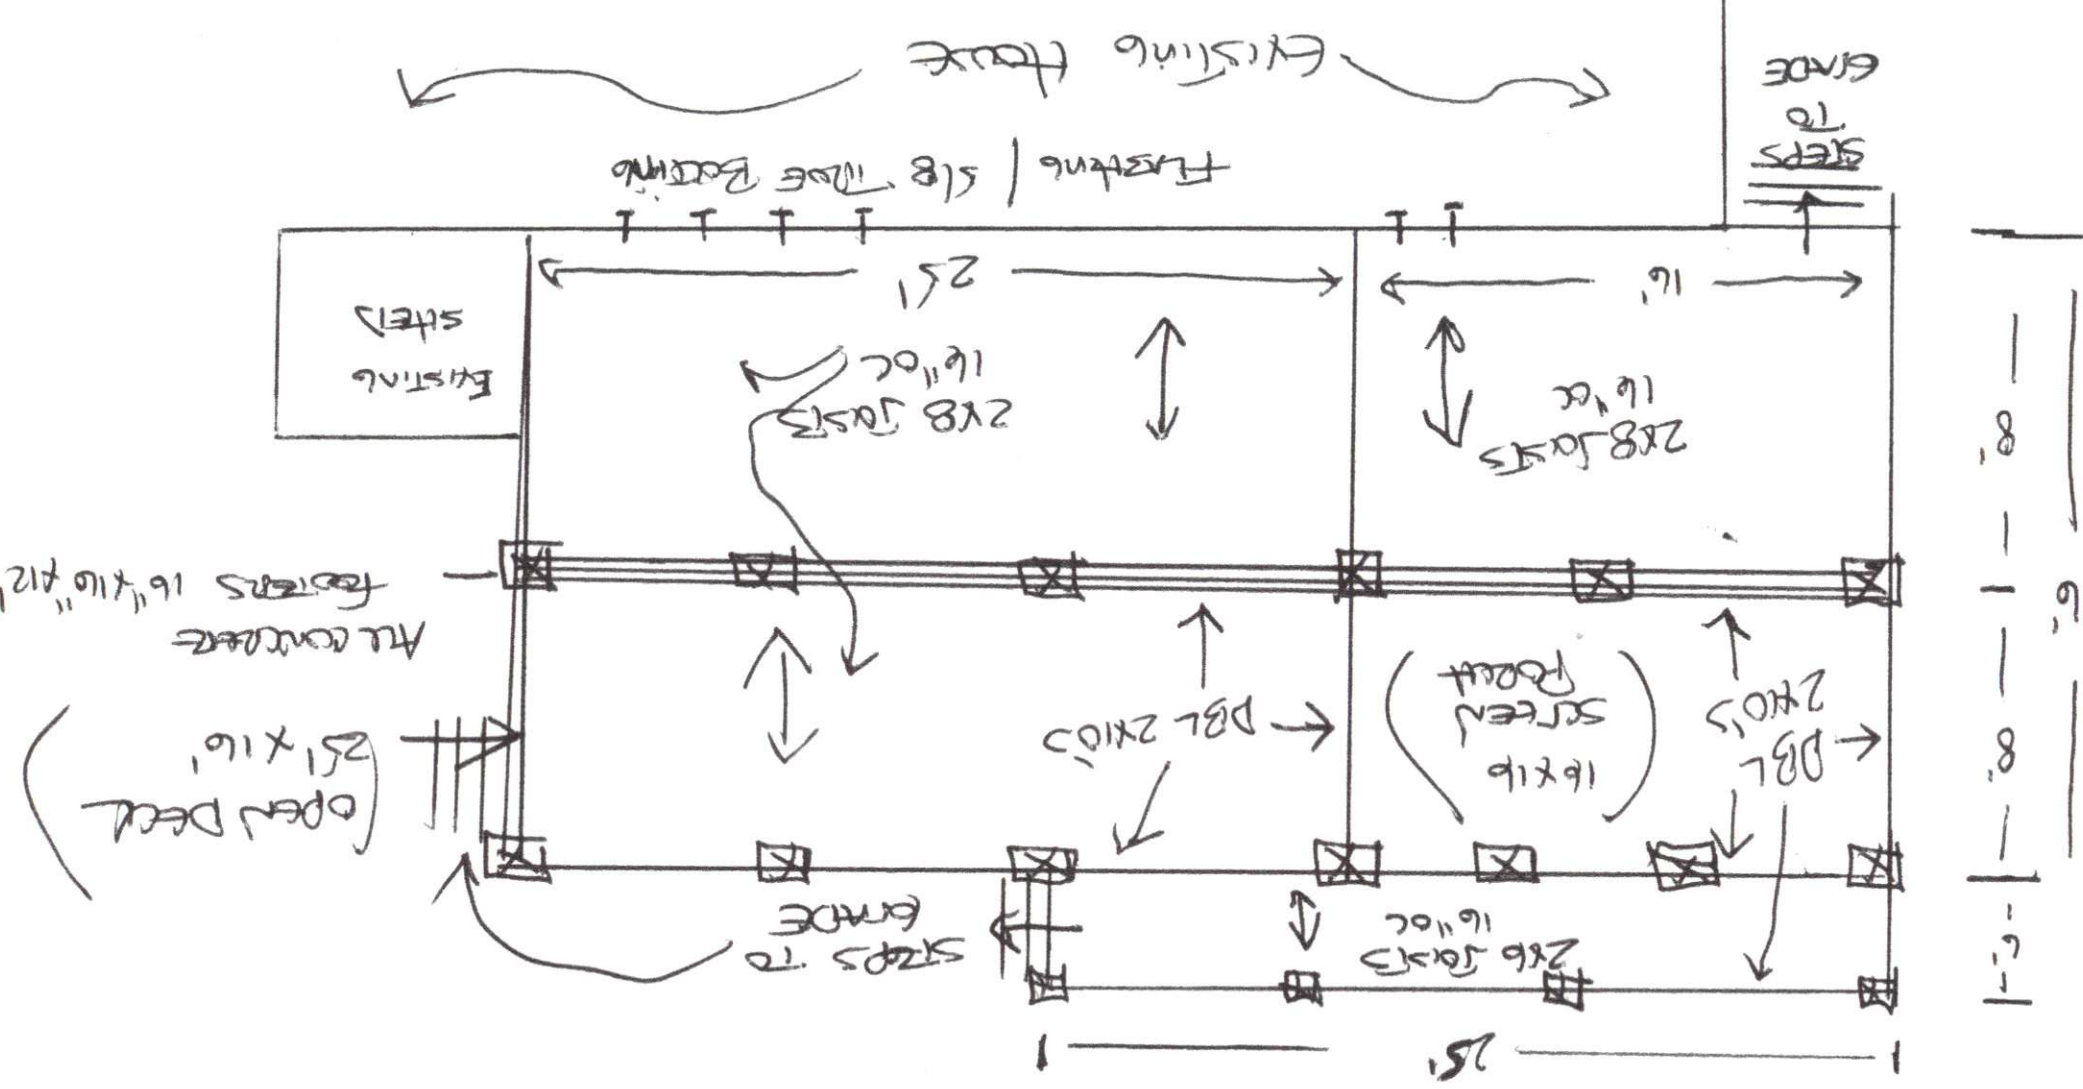

16 x 16 SCREEN ROOM w/ KNEEWALL
2 SCREEN DOORS

16 x 25 OPEN DECK w/ RAILING
WITH 6 x 25 EXTENSION
2 SETS OF STAIRS

FRENCH
DOOR DR TO
SCREEN PORCH

16 x 20 GARAGE
• ENTRY DOOR
• GARAGE DOOR

Existing House
LAURE SADFELD
26 Railwood Ct
Ft NC 27526

LAURE SUTERFIELD
 26 RAILWOOD CT
 FARMINGTON NC 27526
 813-415-9032

LARGE SCREENFIELD
 2x6 RAILWOOD CT
 FV NC 27526
 813-415-9032

FRONT ELEVATION
 SCALE: 1/4" = 1'-0"

LAURIE SATERFIELD
 26 RAILWOOD CT
 FV NC 27526
 813-415-9032

RIGHT ELEVATION
 SCALE: 1/4" = 1'-0"