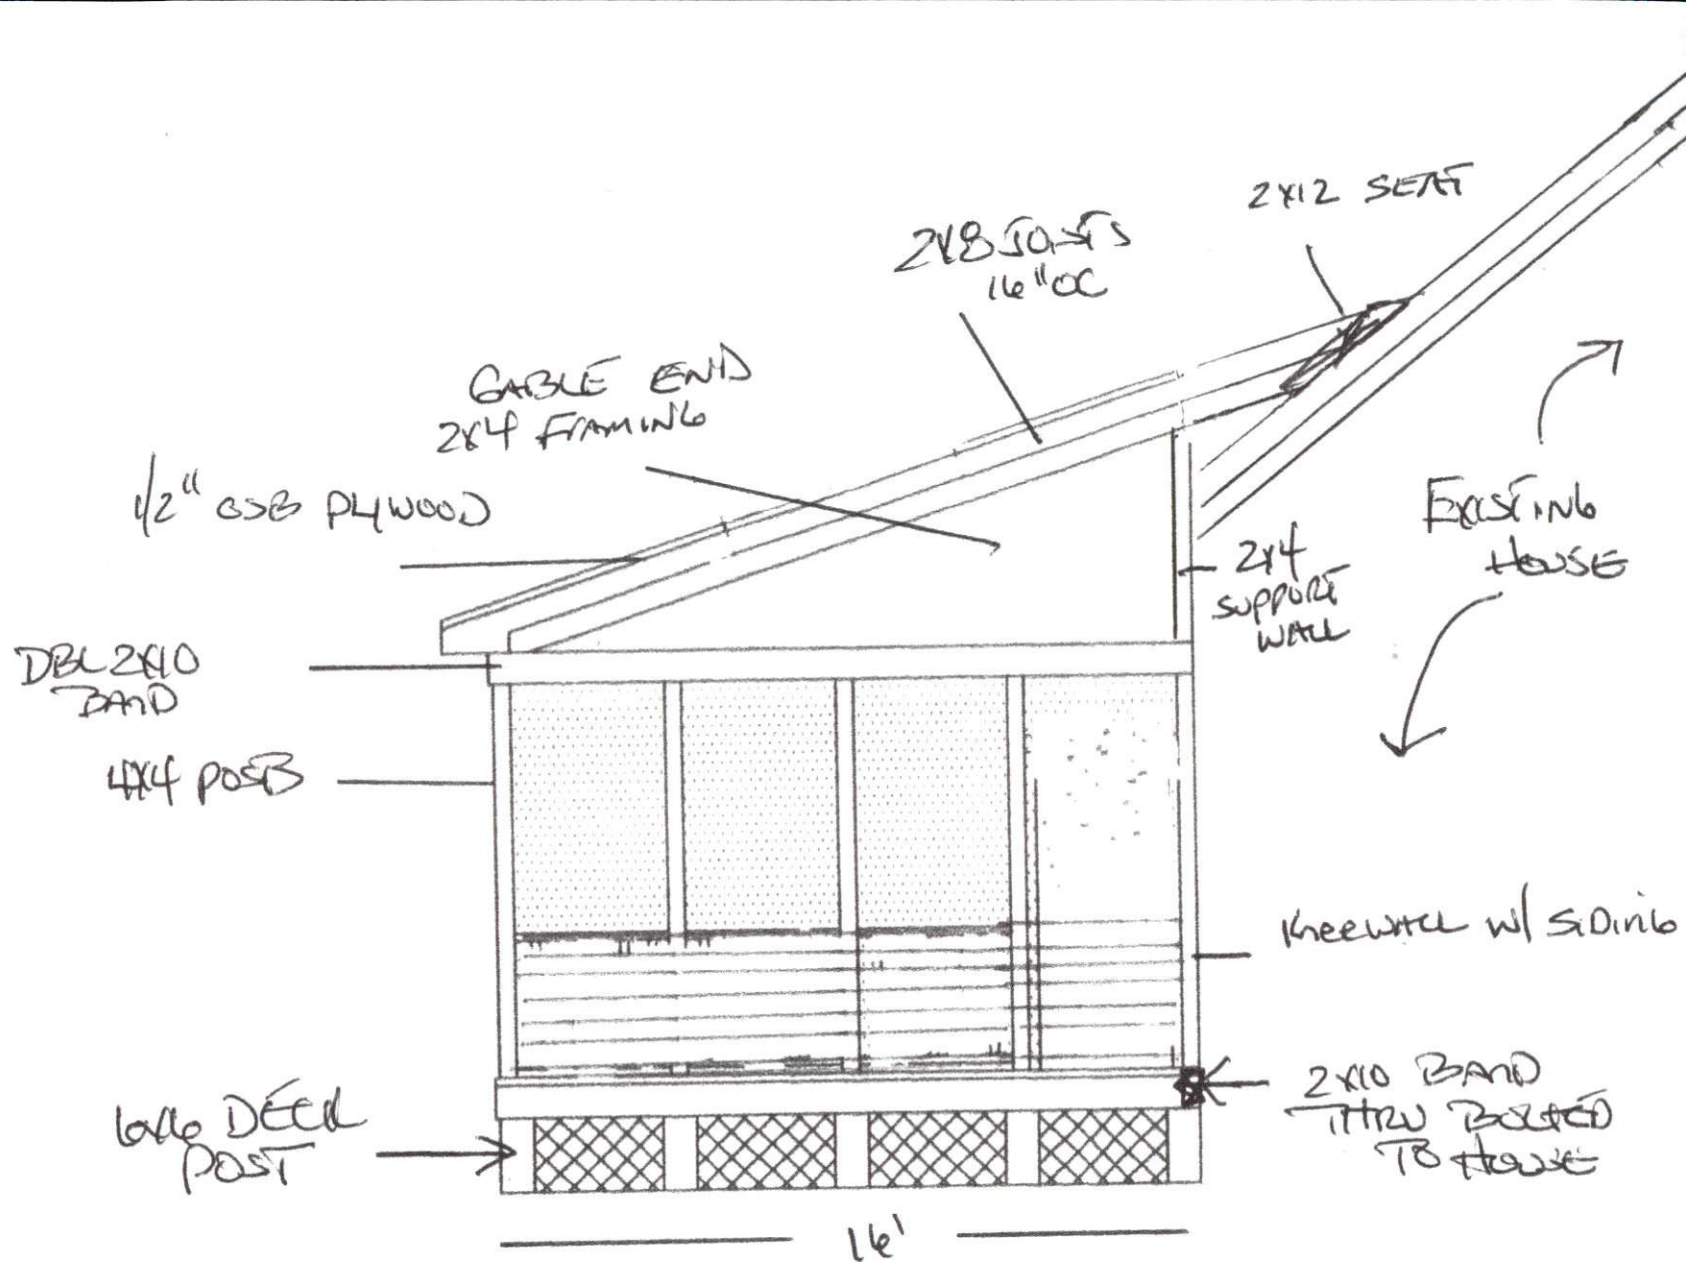

16 x 16 SCREEN ROOM w/ KNEEWALL
2 SCREEN DOORS

16 x 25 OPEN DECK w/ RAILING
WITH 6 x 25 EXTENSION
2 SETS OF STAIRS

FRENCH
DOOR DR TO
SCREEN PORCH

16 x 20 GARAGE
• ENTRY DOOR
• GARAGE DOOR

Existing House
LAURE SADFELD
26 Railwood Ct
Ft NC 27526

LAURE SUTERFIELD
 26 RAILWOOD CT
 FARMINGTON NC 27526
 813-415-9032

LARGE SCREENFIELD
 2x6 RAILWOOD CT
 FV NC 27526
 813-415-9032

FRONT ELEVATION
 SCALE: 1/4" = 1'-0"

LAURIE SATERFIELD
 26 RAILWOOD CT
 FV NC 27526
 813-415-9032

RIGHT ELEVATION
 SCALE: 1/4" = 1'-0"