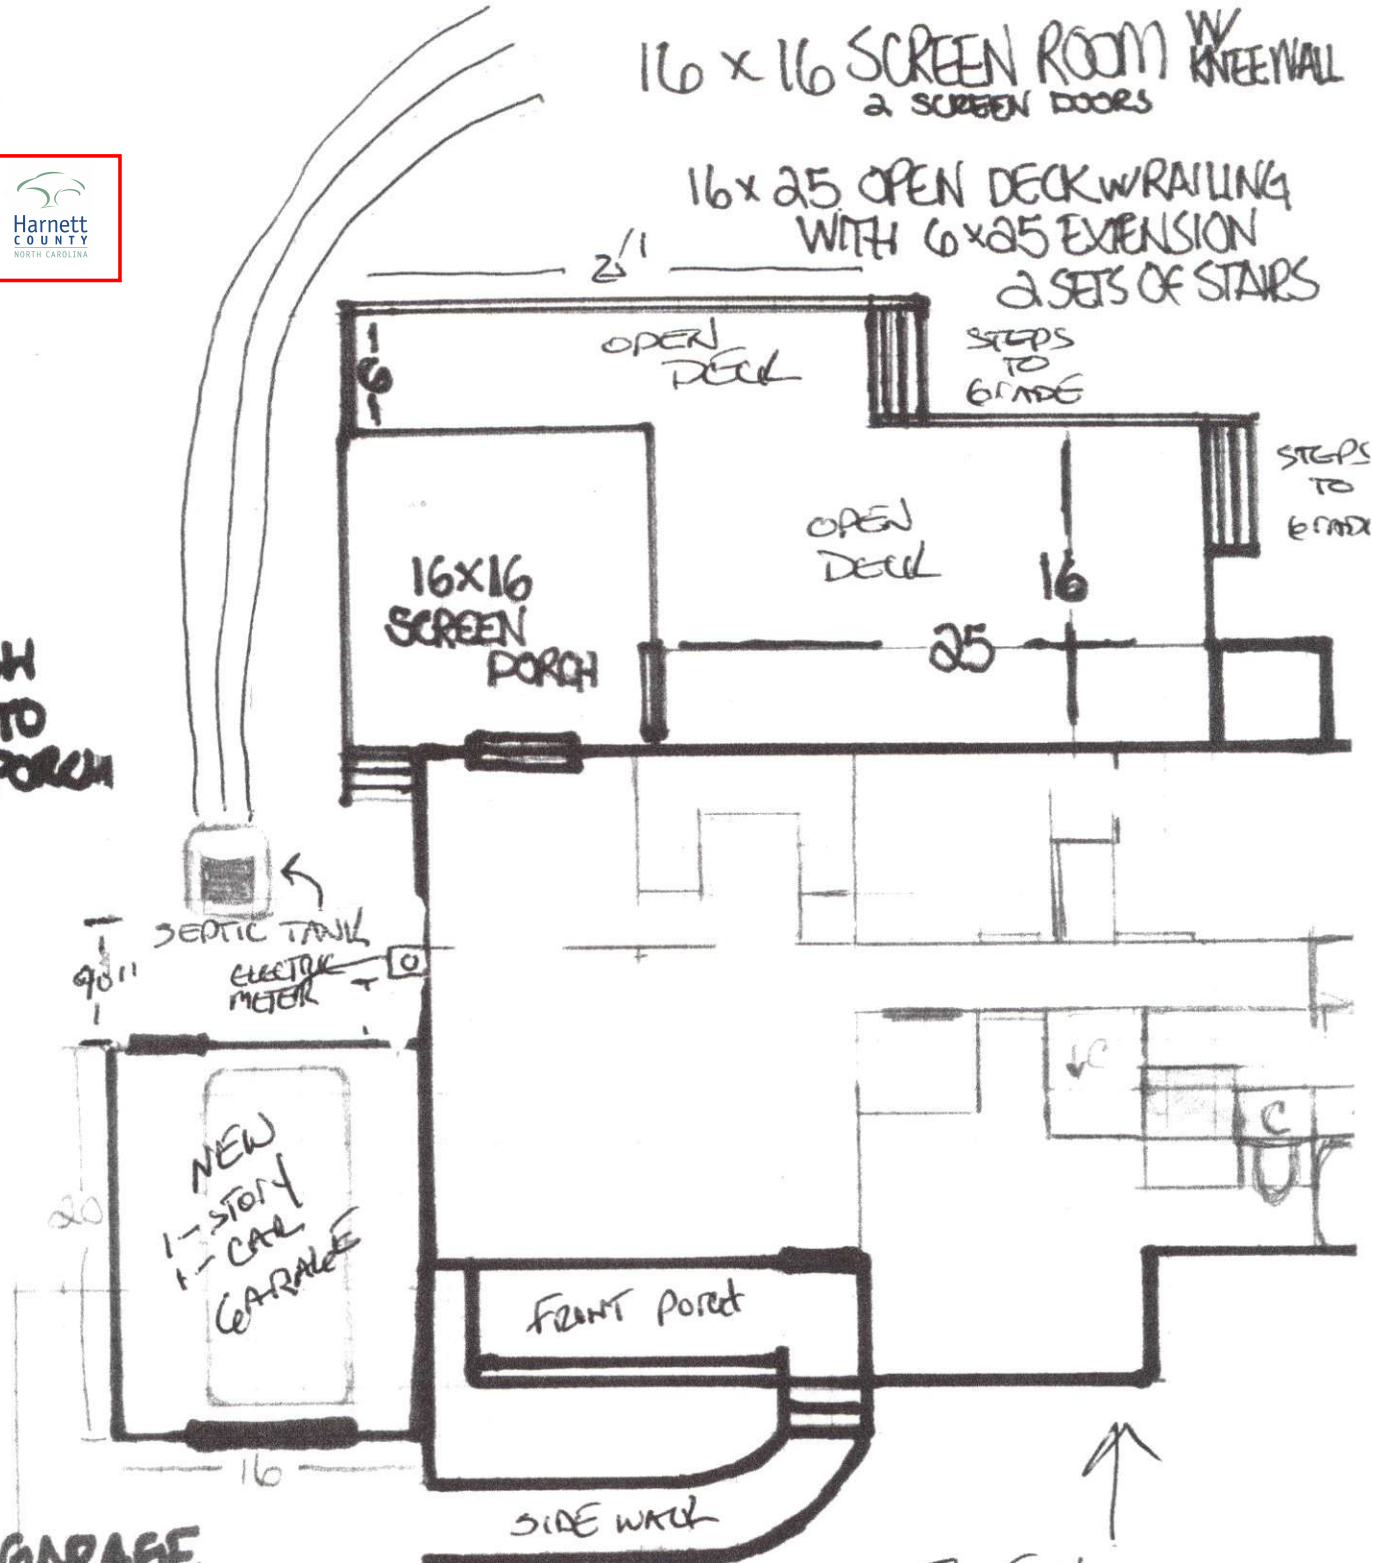

16 x 16 SCREEN ROOM w/ KNEEWALL
2 SCREEN DOORS

16 x 25 OPEN DECK w/ RAILING
WITH 6 x 25 EXTENSION
2 SETS OF STAIRS

FRENCH
DOOR DR TO
SCREEN PORCH

16 x 20 GARAGE
• ENTRY DOOR
• GARAGE DOOR

Existing House
LAURE SADFELD
26 Railwood Ct
Ft NC 27526

LAURE SUTERFIELD
 26 RAILWOOD CT
 FARMINGTON NC 27526
 813-415-9032

LARGE SCREENFIELD
 2x6 RAILWOOD CT
 FV NC 27526
 813-415-9032

FRONT ELEVATION
 SCALE: 1/4" = 1'-0"

LAURIE SATERFIELD
 26 RAILWOOD CT
 FV NC 27526
 813-415-9032

RIGHT ELEVATION
 SCALE: 1/4" = 1'-0"