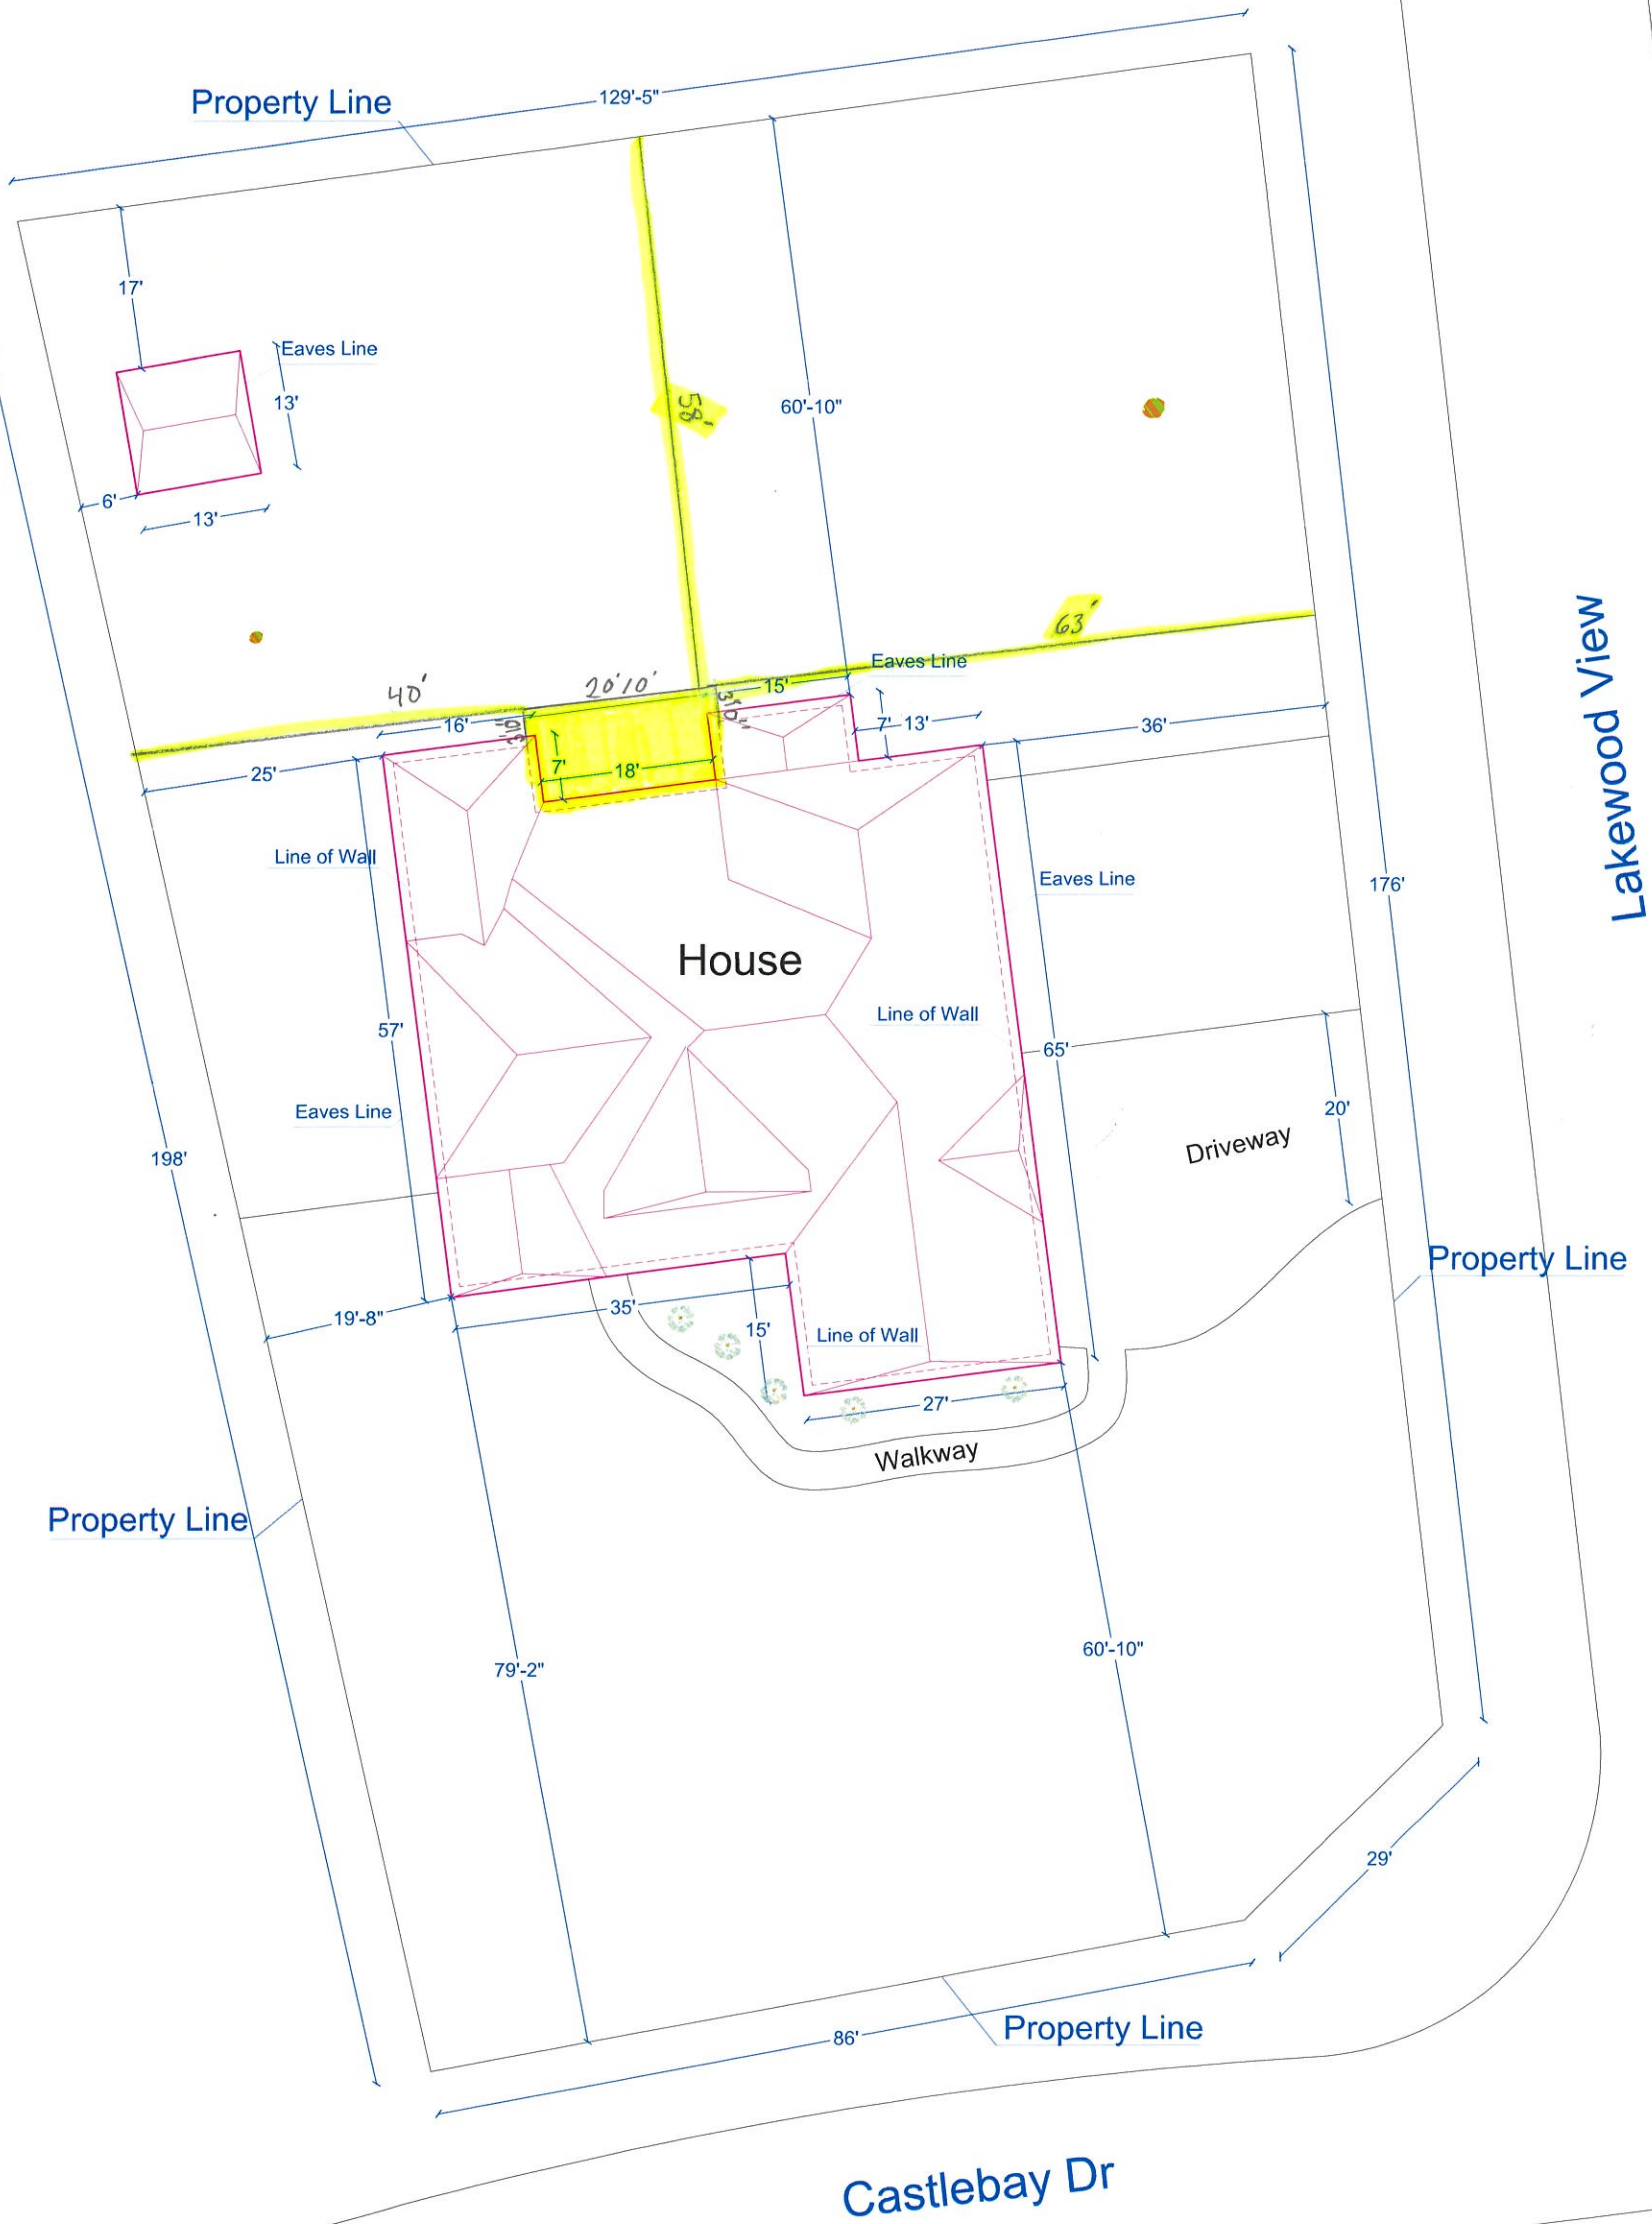

\*Building a studio three season room on existing concrete slab.

Plot Plan for:	Owner: Young Roy Lee & Young Vonda Michele Provoid	Lot:
	Address: 127 Castlebay Dr	
Submitted by:	Subdivision:	Scale: 1"=20'
	Parcel/Locator: 03958520 0085	