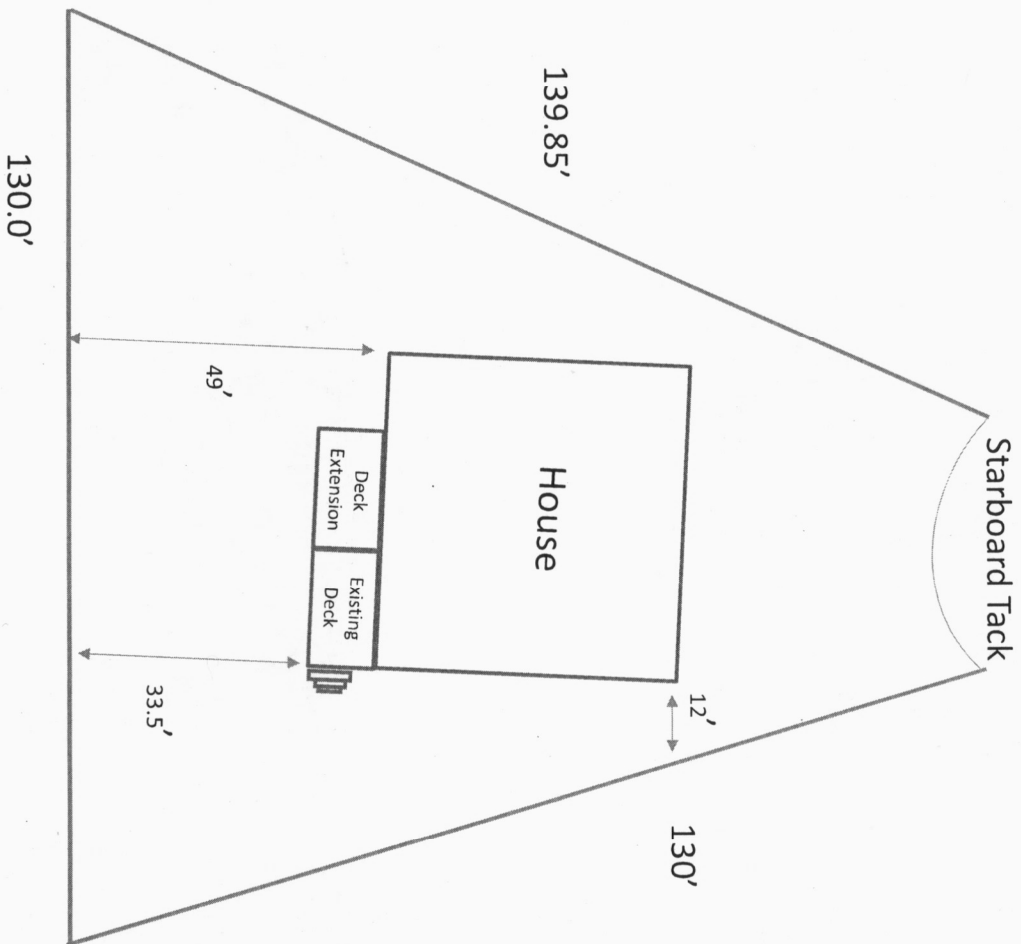

Site map for:  
**71 Starboard Tack**  
**Sanford, NC 27332**

- Resurface existing deck 12'x16'
- Extend existing deck an addition 12'x16' with gable style covered roof