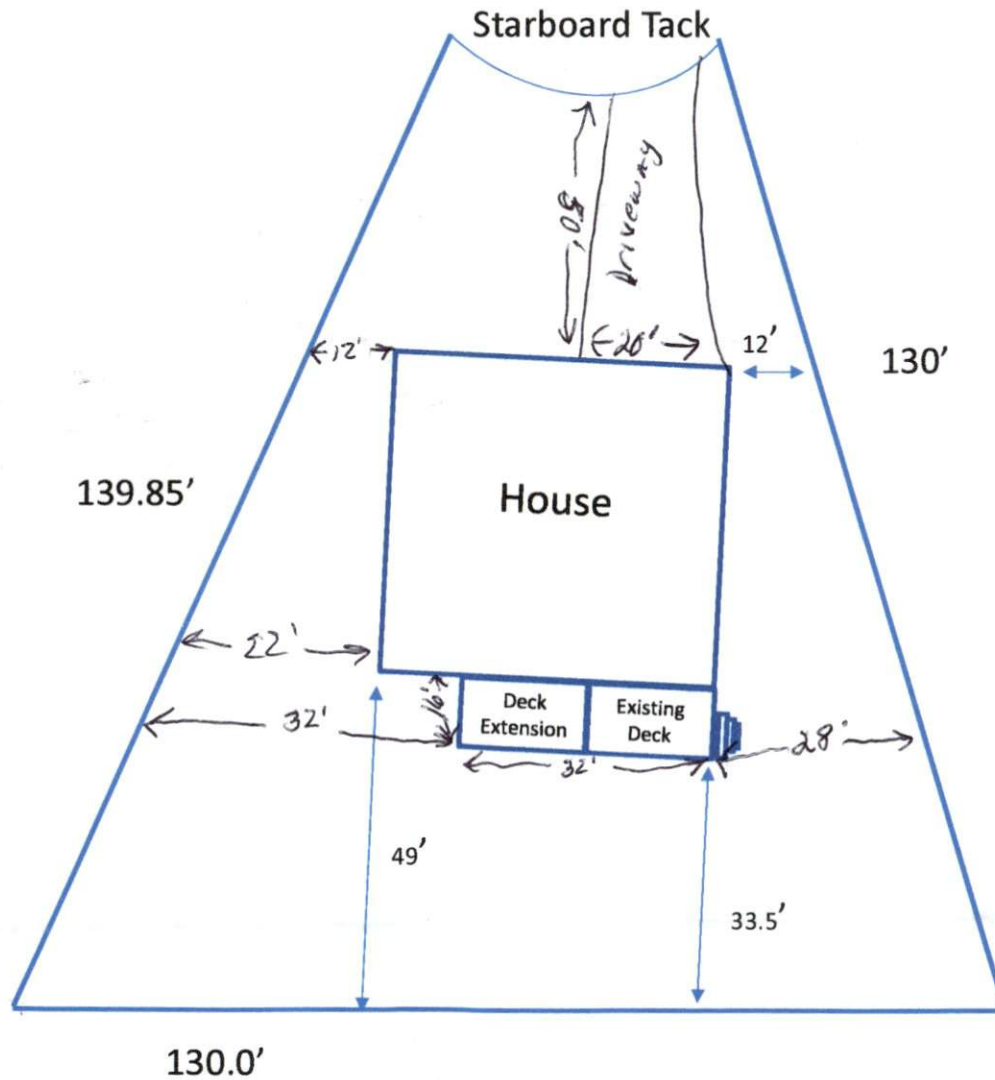

Site map for:
71 Starboard Tack
Sanford, NC 27332

- Resurface existing deck 12'x16'
- Extend existing deck an addition 12'x16' with gable style covered roof