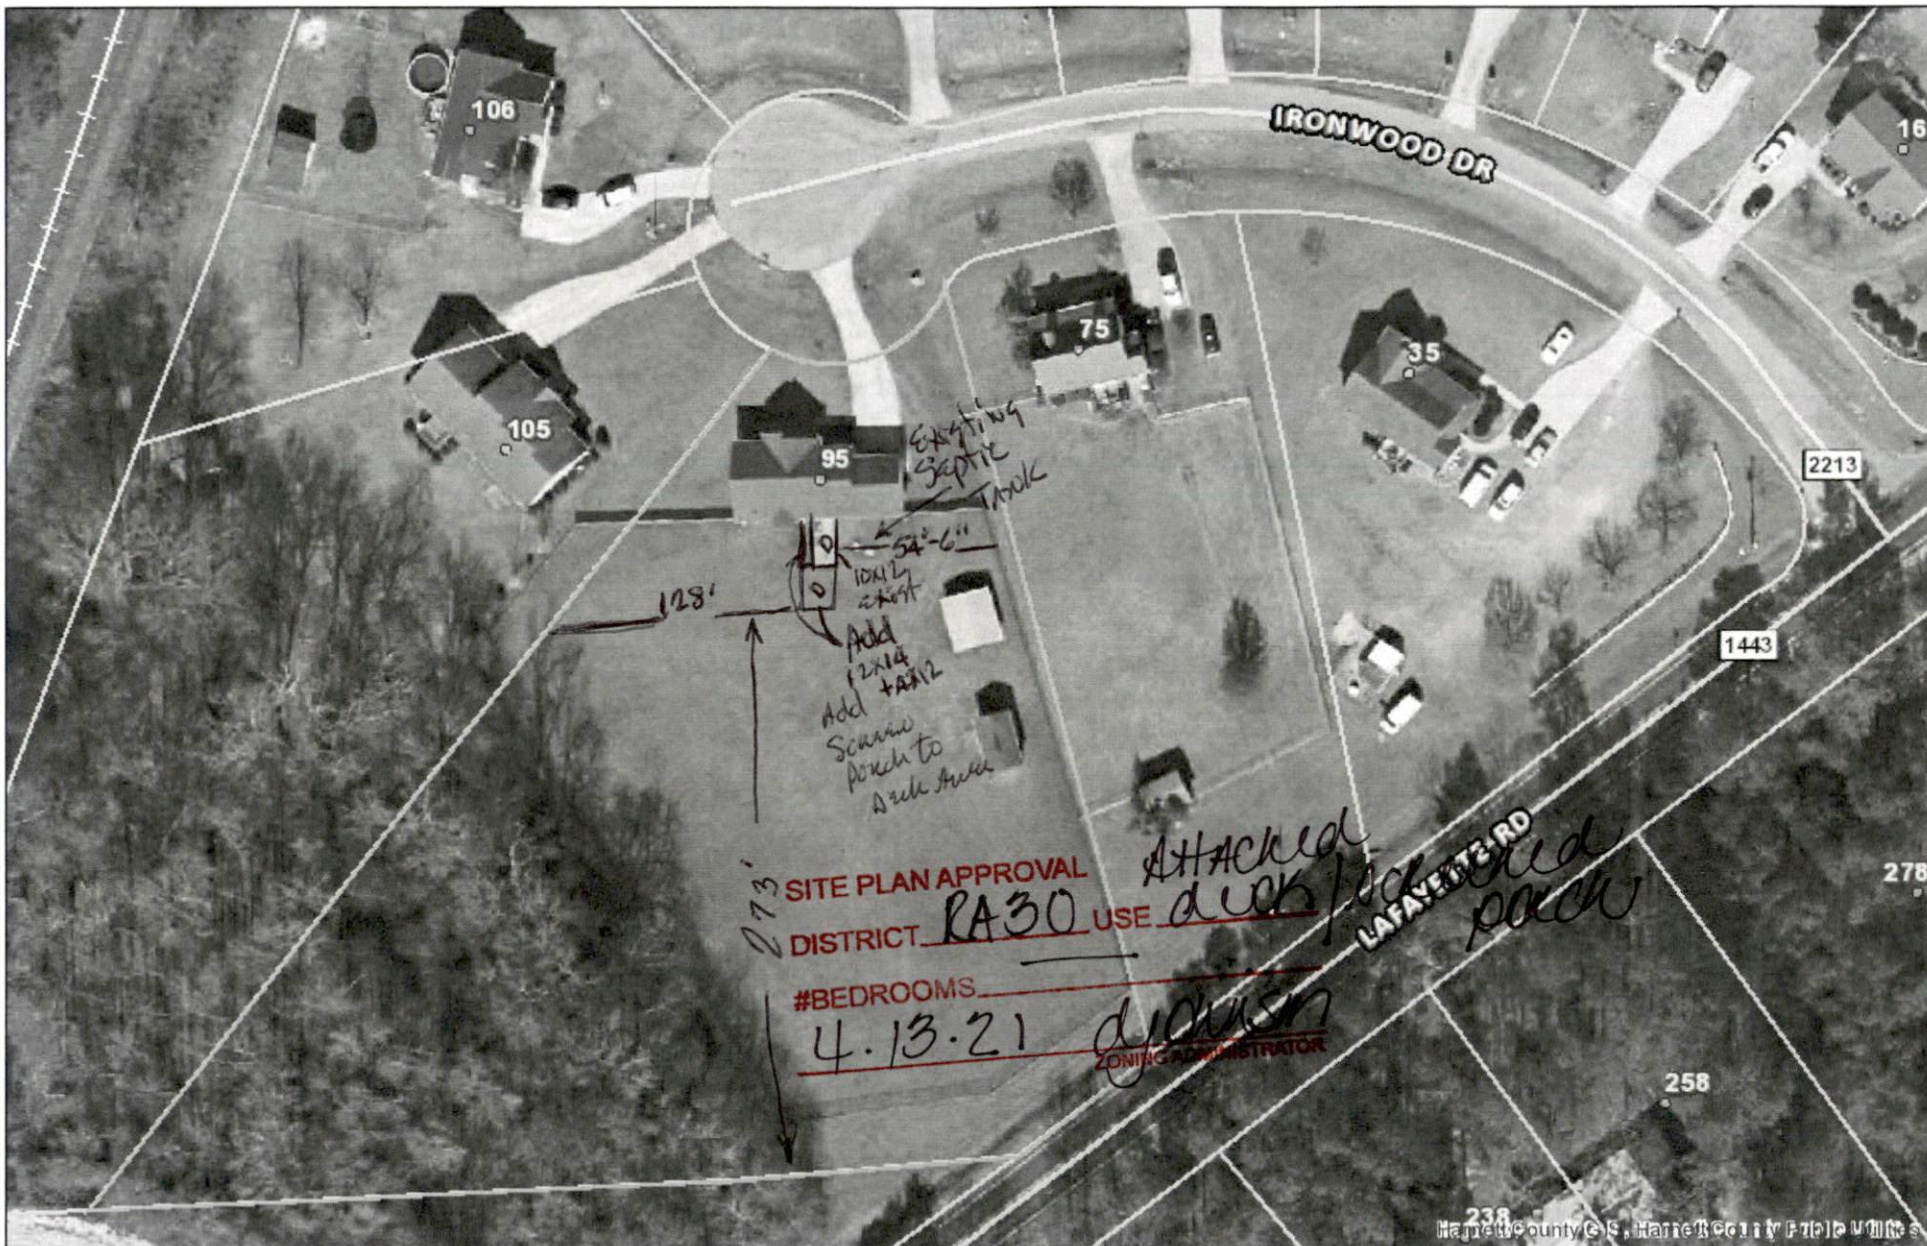

Harnett GIS

NOT FOR LEGAL USE

GIS/E-911 Addressing

April 13, 2021

- | | | | |
|-------------------------------|-------------------|--------------|---------------|
| Recycle Center | Address Numbers | US | CapeFearRiver |
| Landfills | Airport | Roads | |
| Surrounding County Boundaries | MajorRoads | Mile_Markers | |
| Federal Property | Interstate | Railroad | |
| City Limits | NC | Parcels | |

1 inch = 94 feet